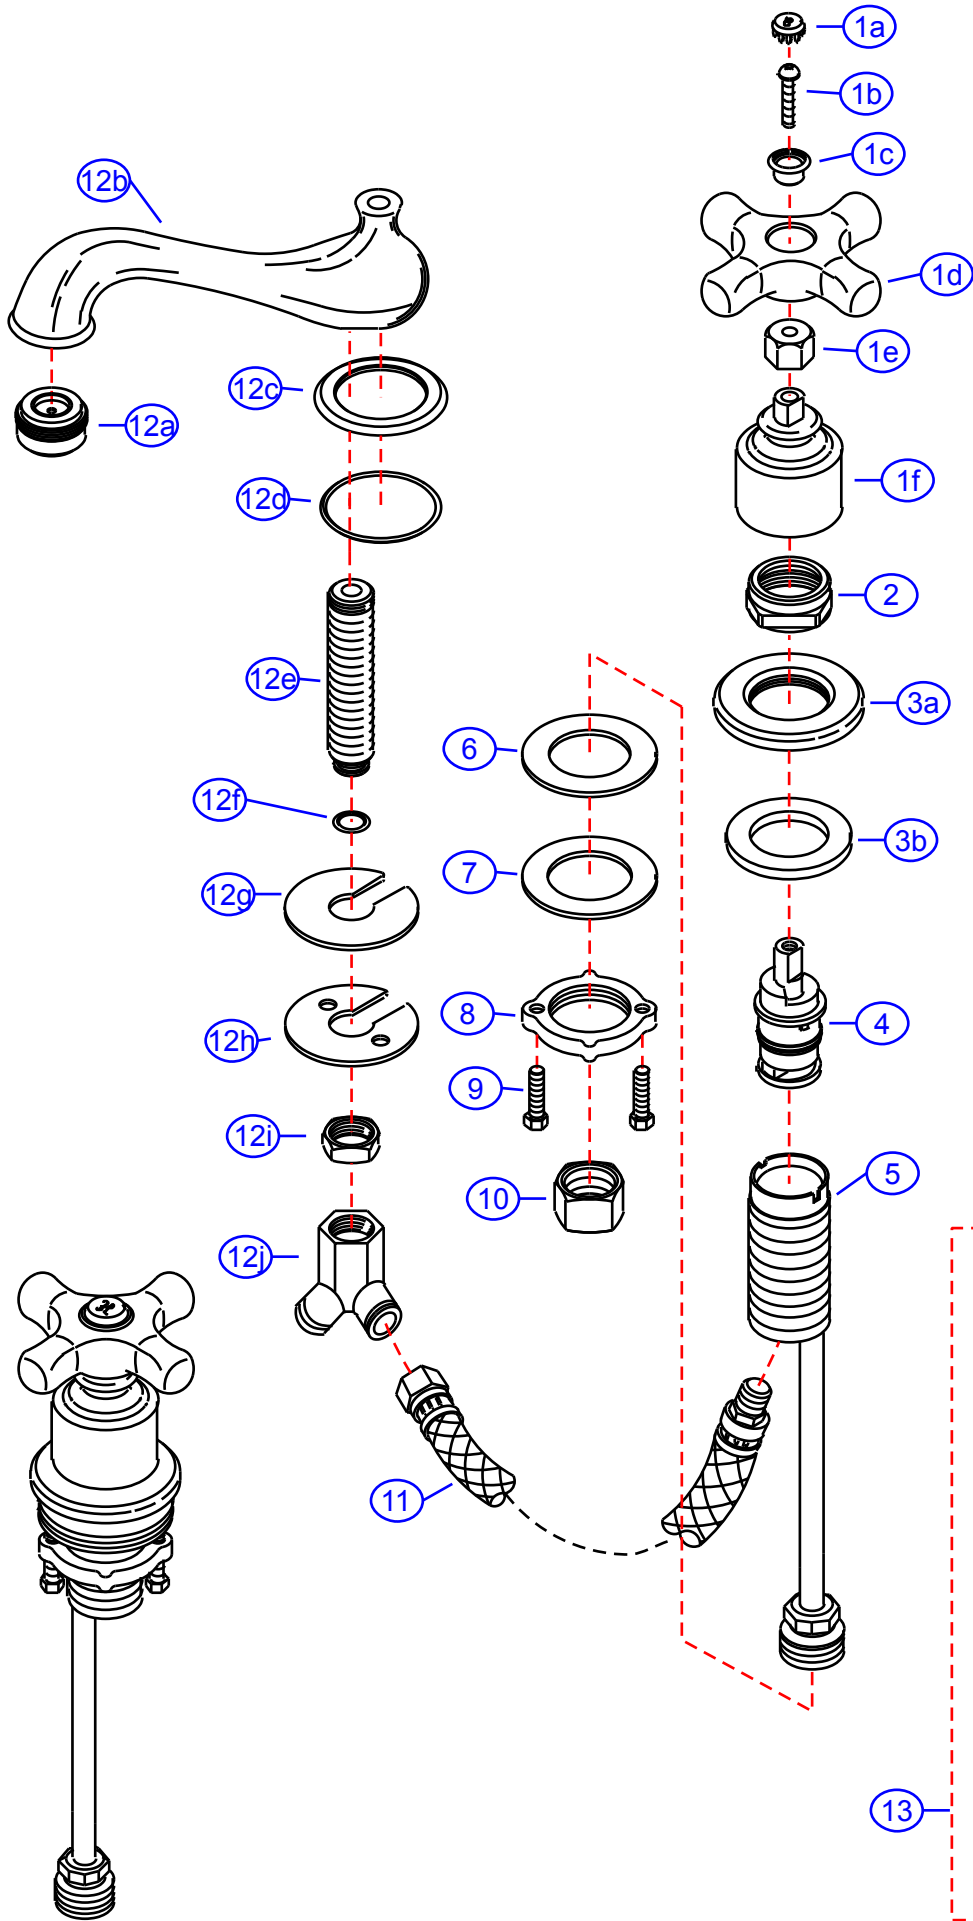

203-X

by Associated Marketing Concepts
 21624 Marilla Street, Chatsworth, CA 91311-4123
 (800) 270-4262 | (818) 678-1651 | FAX (818) 678-1655
 www.ambassador-amc.com

By	SS	Model #	203-X
Modified/Approved	1-19-04	Main Finish	Chrome
Fulfillment	xxxxCW	Accent Finish	White Porcelain
		Valve	Cross Handle
			Ceramic Disk
		Type	4" Mini-Spread Lav.

203-X

Cross Handle 4" Mini Spread Lav- CD/CP

#	Description	Quantity	Part #	Finish
1	Cross 4" Handle (Hot)	1	EA-662781HCP	Chrome/Porcelain
	Cross 4" Handle (Cold)	1	EA-662781CCP	Chrome/Porcelain
1a	Cap "H"	1	E-206041HCP	Chrome
	Cap "C"	1	E-206041CCP	Chrome
1b	Screw	2	E-008044CP	Metal
1c	Cross Screw Housing	2	E-309000CP	Chrome
1d	Handle (Cross)	2	E-108025WH	Porcelain
1e	Cross Stem Adapter	2	E-230001	Brass
1f	Canopy (Hot)	1	E-018154HCP	Chrome
	Canopy (Cold)	1	E-018154CCP	Chrome
2	Retainer Nut	2	E-016002CP	Chrome
3	Escutcheon (Assembled)	2	EA-663201CP	Chrome
3a	Escutcheon	2	E-204000CP*	Chrome
3b	Escutcheon Washer	2	E-010020	Rubber
4	Cartridge (Hot)	1	E-507003NH	Ceramic Disc
	Cartridge (Cold)	1	E-507003NC	Ceramic Disc
5	Valve Body	2	E-002027N	Brass
6	Rubber Washer	2	E-010017	Rubber
7	Metal Washer	2	E-013018NI	Metal
8	Lock Nut	2	E-009012	Brass
9	Screws	4	E-008045	Metal
10	Connector Nuts	2	E-009016	Brass
11	Hose	2	E-105007N	Hose
12	Spout (Assembled)	1	EA-666608CP	Chrome
12a	Aerator	1	E-500013NCP	Chrome
12b	Spout	1	E-100016NCP*	Chrome
12c	Spout Base	1	E-303001CP	Chrome
12d	O-Ring	1	E-048036	Rubber
12e	Shank	1	E-014011N*	Brass
12f	O-Ring	1	E-004026	Rubber
12g	Rubber Spout Washer	1	E-058094	Rubber
12h	Metal Spout Washer	1	E-013006NI	Metal
12i	Spout Nut	1	E-009015	Brass
12j	"Y" Connector	1	E-015004N	Brass
13	Drain Kit (see "Drains" for parts)	1	EA-505039CPL	Chrome

* Grayed parts are not available individually. "Assembled" item required.

by Associated Marketing Concepts
21624 Marilla Street, Chatsworth, CA 91311-4123
(800) 270-4262 * (818) 678-1651 * FAX (818) 678-1655
www.ambassador-amc.com