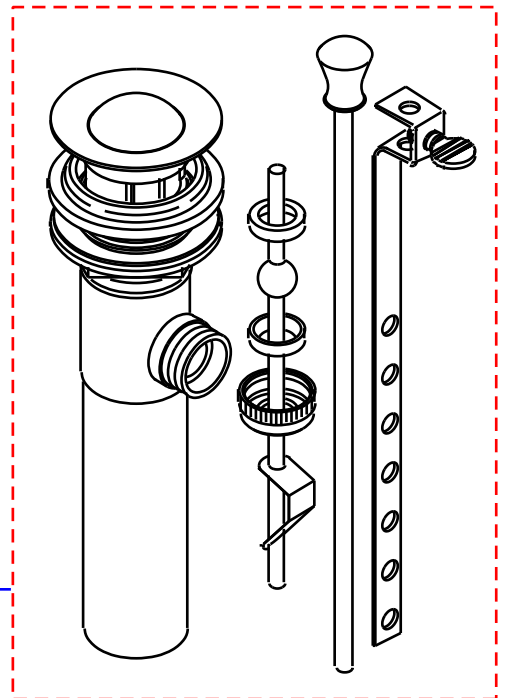

203-X

by Associated Marketing Concepts
 21624 Marilla Street, Chatsworth, CA 91311-4123
 (800) 270-4262 | (818) 678-1651 | FAX (818) 678-1655
 www.ambassador-amc.com

By	SS	Model #	203-X
Modified/Approved	1-19-04	Main Finish	Chrome
Fulfillment	xxxxCW	Accent Finish	White Porcelain
		Valve	Cross Handle
			Ceramic Disk
		Type	4" Mini-Spread Lav.

203-X

Cross Handle 4" Mini Spread Lav- CD/CP

#	Description	Quantity	Part #	Finish
1	Cross 4" Handle (Hot)	1	EA-662781HCP	Chrome/Porcelain
	Cross 4" Handle (Cold)	1	EA-662781CCP	Chrome/Porcelain
1a	Cap "H"	1	E-206041HCP	Chrome
	Cap "C"	1	E-206041CCP	Chrome
1b	Screw	2	E-008044CP	Metal
1c	Cross Screw Housing	2	E-309000CP	Chrome
1d	Handle (Cross)	2	E-108025WH	Porcelain
1e	Cross Stem Adapter	2	E-230001	Brass
1f	Canopy (Hot)	1	E-018154HCP	Chrome
	Canopy (Cold)	1	E-018154CCP	Chrome
2	Retainer Nut	2	E-016002CP	Chrome
3	Escutcheon (Assembled)	2	EA-663201CP	Chrome
3a	Escutcheon	2	E-204000CP*	Chrome
3b	Escutcheon Washer	2	E-010020	Rubber
4	Cartridge (Hot)	1	E-507003NH	Ceramic Disc
	Cartridge (Cold)	1	E-507003NC	Ceramic Disc
5	Valve Body	2	E-002027N	Brass
6	Rubber Washer	2	E-010017	Rubber
7	Metal Washer	2	E-013018NI	Metal
8	Lock Nut	2	E-009012	Brass
9	Screws	4	E-008045	Metal
10	Connector Nuts	2	E-009016	Brass
11	Hose	2	E-105007N	Hose
12	Spout (Assembled)	1	EA-666608CP	Chrome
12a	Aerator	1	E-500013NCP	Chrome
12b	Spout	1	E-100016NCP*	Chrome
12c	Spout Base	1	E-303001CP	Chrome
12d	O-Ring	1	E-048036	Rubber
12e	Shank	1	E-014011N*	Brass
12f	O-Ring	1	E-004026	Rubber
12g	Rubber Spout Washer	1	E-058094	Rubber
12h	Metal Spout Washer	1	E-013006NI	Metal
12i	Spout Nut	1	E-009015	Brass
12j	"Y" Connector	1	E-015004N	Brass
13	Drain Kit (see "Drains" for parts)	1	EA-505039CPL	Chrome