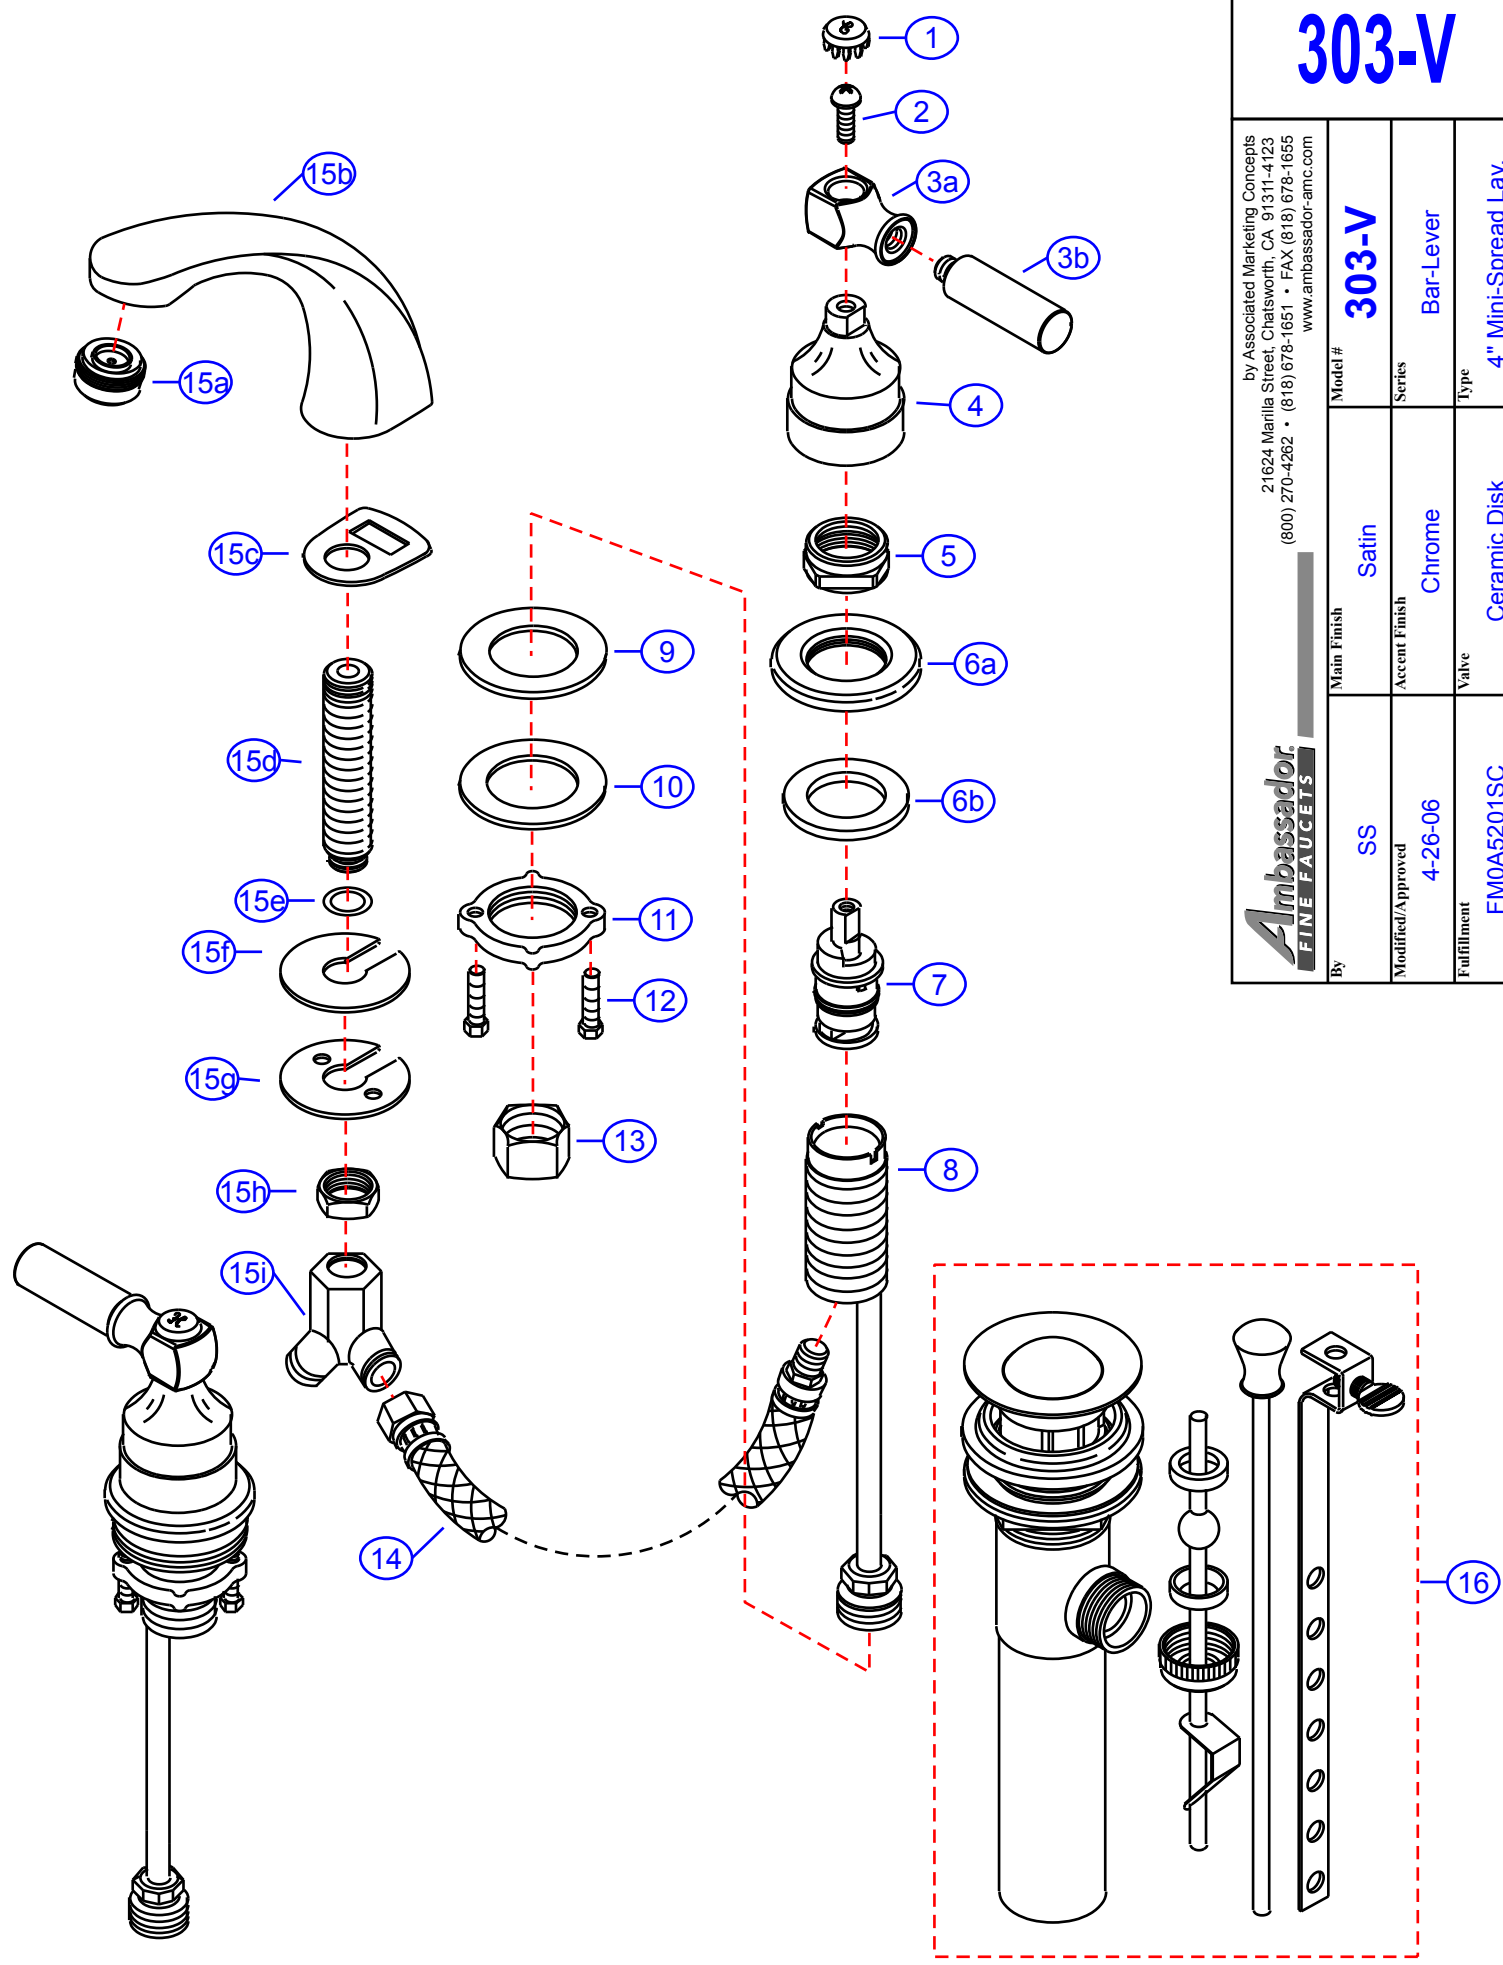

303-V

by Associated Marketing Concepts
 21624 Marilla Street, Chatsworth, CA 91311-4123
 (800) 270-4262 • (818) 678-1651 • FAX (818) 678-1655
 www.ambassador-amc.com

By	SS	Main Finish	Satin	Model #	303-V
Modified/Approved	4-26-06	Accent Finish	Chrome	Series	Bar-Lever
Fulfillment	FM0A5201SC	Valve	Ceramic Disk	Type	4" Mini-Spread Lav.

303-V

Bar-Lever 4" Mini-Spread Lav- CD/SC

#	Description	Quantity	Part #	Finish
1	Cap "H"	1	E-206041HST	Satin
	Cap "C"	1	E-206041CST	Satin
2	Handle Screw	2	E-008037CP	Metal
3	Handle	2	EA-662048CP	Chrome
3a	Handle Head	2	E-107047CP*	Chrome
3b	Handle Tip	2	E-552030CP*	Chrome
4	Handle Canopy (Hot)	1	E-018027HST	Satin
	Handle Canopy (Cold)	1	E-018027CST	Satin
5	Retainer Nut	2	E-016002CP	Chrome
6	Escutcheon (Assembled)	2	EA-663201CP	Chrome
6a	Escutcheon	2	E-204000CP*	Chrome
6b	Gasket	2	E-010020	Rubber
7	Cartridge (Hot)	1	E-507003NH	Ceramic Disc
	Cartridge (Cold)	1	E-507003NC	Ceramic Disc
8	Valve Body	2	E-002027N	Brass
9	Rubber Washer	2	E-010017	Rubber
10	Metal Washer	2	E-013018NI	Metal
11	Lock Nut	2	E-009012	Brass
12	Screw	4	E-008045	Metal
13	Connector Nuts	2	E-009016	Brass
14	Hose	2	E-105007N	Hose
15	Spout (Assembled)	1	EA-666504SC	Satin/Chrome
15a	Aerator	1	E-500013NCP	Chrome
15b	Spout	1	E-100047ST*	Satin
15c	Gasket	1	E-013021	Foam
15d	Shank	1	E-014011N*	Brass
15e	O-Ring	1	E-004026N	Rubber
15f	Rubber Spout Washer	1	E-058094	Rubber
15g	Metal Spout Washer	1	E-013006NI	Metal
15h	Spout Nut	1	E-009015	Brass
15i	"Y" Connector	1	E-015004N	Brass
16	Drain Kit (see "Drains" for parts)	1	EA-505039SCL	Satin/Chrome

* Grayed parts are not available individually. "Assembled" item required.

by Associated Marketing Concepts
 21624 Marilla Street, Chatsworth, CA 91311-4123
 (800) 270-4262 * (818) 678-1651 * FAX (818) 678-1655
www.ambassador-amc.com