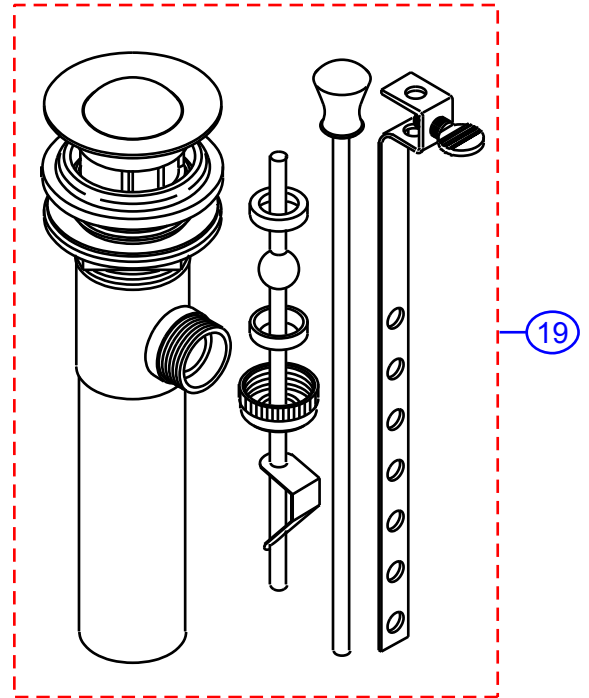

# 712-J

by Associated Marketing Concepts  
 21624 Marilla Street, Chatsworth, CA 91311-4123  
 (800) 270-4262 | (818) 678-1651 | FAX (818) 678-1655  
 www.ambassador-amc.com

By	SS	Chrome	Model #	712-J
Modified/Approved	1-8-04	None	Series	Mono-Block
Fulfillment	FS1A4203CP	Ceramic Disk	Valve	Single Hole Lav.

## Mono-Block Single Hole Lav- CD/CP

#	Description	Quantity	Part #	Finish
1	Handle	1	E-029036CP	Chrome
2	Red/Blue Plug	1	E-028065	Rubber
3	Set Screw	1	E-008003	Metal
4	Cap	1	E-103011CP	Chrome
5	Retainer Ring	1	E-104005	Brass
6	Cartridge	1	E-507022N	Ceramic Disc
7	Body	1	E-002078NCP*	Chrome
8	Aerator	1	E-500013NCP	Chrome
9	O-Ring	1	E-004060	Rubber
10	Deck Plate	1	E-007059CP	Chrome
11	Gasket	1	E-011053	Plastic
12	Mounting Washer	1	E-013016	Metal
13	Mounting Rod	2	E-017000ZN	Metal
14	Mounting Nut	2	E-009030	Brass
15	Supply Tube (Short)	1	E-051128N	Copper/Brass
16	Supply Tube (Long)	1	E-051129N	Copper/Brass
17	Connector Nuts	2	E-009016	Brass
18	Allen Key	1	E-031000	Metal
19	Drain Kit (see "Drains" for parts)	1	EA-505039CP	Chrome