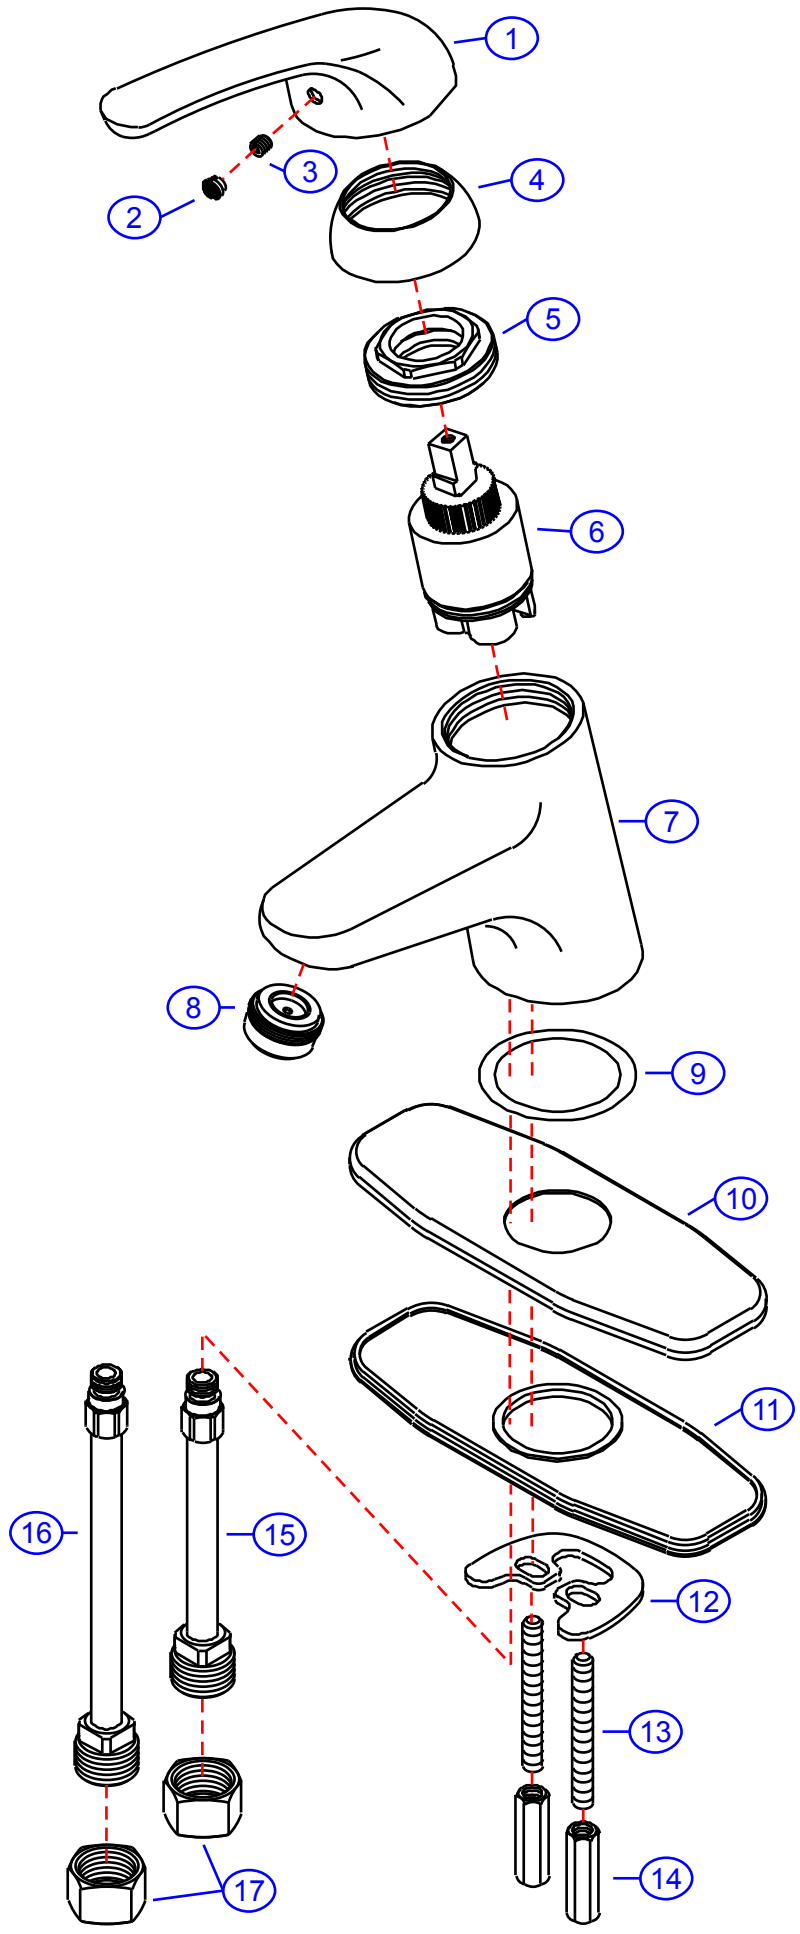

# 712-J

by Associated Marketing Concepts  
 21624 Marilla Street, Chatsworth, CA 91311-4123  
 (800) 270-4262 | (818) 678-1651 | FAX (818) 678-1655  
 www.ambassador-amc.com

By	SS	Chrome	Model #	712-J
Modified/Approved	1-8-04	None	Series	Mono-Block
Fulfillment	FS1A4203CP	Ceramic Disk	Valve	Single Hole Lav.

## Mono-Block Single Hole Lav- CD/CP

#	Description	Quantity	Part #	Finish
1	Handle	1	E-029036CP	Chrome
2	Red/Blue Plug	1	E-028065	Rubber
3	Set Screw	1	E-008003	Metal
4	Cap	1	E-103011CP	Chrome
5	Retainer Ring	1	E-104005	Brass
6	Cartridge	1	E-507022N	Ceramic Disc
7	Body	1	E-002078NCP*	Chrome
8	Aerator	1	E-500013NCP	Chrome
9	O-Ring	1	E-004060	Rubber
10	Deck Plate	1	E-007059CP	Chrome
11	Gasket	1	E-011053	Plastic
12	Mounting Washer	1	E-013016	Metal
13	Mounting Rod	2	E-017000ZN	Metal
14	Mounting Nut	2	E-009030	Brass
15	Supply Tube (Short)	1	E-051128N	Copper/Brass
16	Supply Tube (Long)	1	E-051129N	Copper/Brass
17	Connector Nuts	2	E-009016	Brass
18	Allen Key	1	E-031000	Metal
19	Drain Kit (see "Drains" for parts)	1	EA-505039CP	Chrome