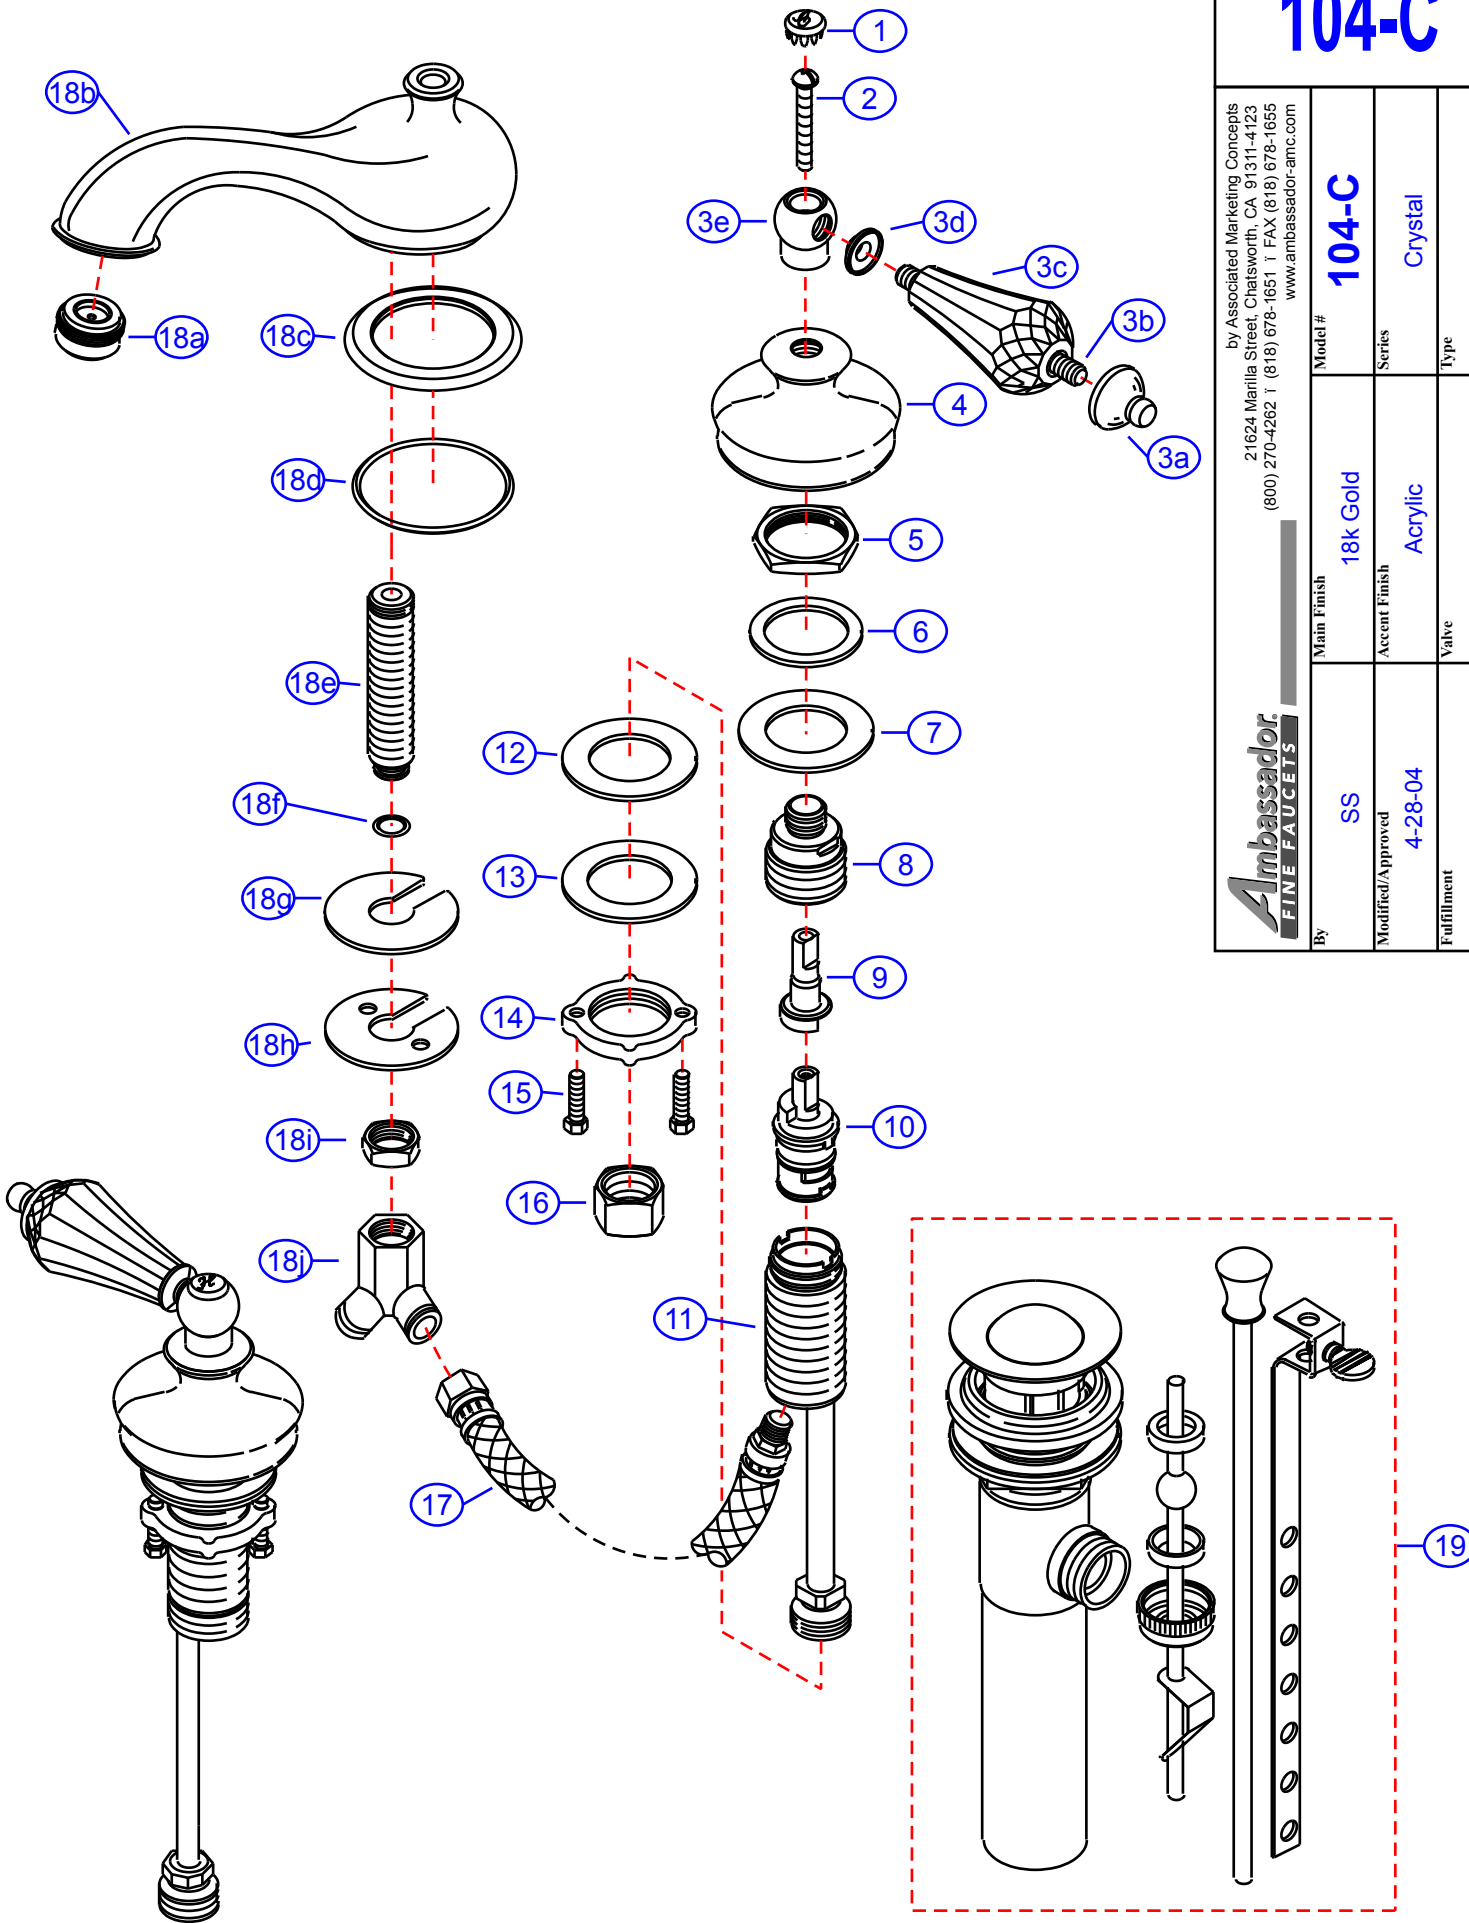

By	SS	Model #	104-C
Modified/Approved	4-28-04	Main Finish	18k Gold
Fulfillment	FW0B3201GP	Accent Finish	Acrylic
		Valve	Ceramic Disk
		Series	Crystal
		Type	6-12" Widespread Lav.

# 104-C

## Crystal 6-12" Widespread Lav- CD/GP

#	Description	Quantity	Part #	Finish
1	Cap "H"	1	E-206041HGP	Gold
	Cap "C"	1	E-206041CGP	Gold
2	Screw	2	E-008030	Metal
3	Crystal Widespread Handle	2	G-A90130GP	Gold/Acrylic
3a	Handle Tip	2	E-109003GP	Gold
3b	Handle Rod	2	E-017045GP	Gold
3c	Handle (Crystal)	2	E-108034	Acrylic
3d	Handle Spacer	2	E-107034GP	Gold
3e	Handle Head	2	E-226002GP	Gold
4	Canopy	2	E-018021GP	Gold
5	Mounting Nut	2	E-009034	Brass
6	Metal Washer	2	E-013019NI	Metal
7	Rubber Washer	2	E-010017	Rubber
8	Retainer Nut	2	E-016000	Brass
9	Adaptor (Hot)	1	E-110013HNI	Metal
	Adaptor (Cold)	1	E-110013CNI	Metal
10	Cartridge (Hot)	1	E-507003NH	Ceramic Disc
	Cartridge (Cold)	1	E-507003NC	Ceramic Disc
11	Valve Body	2	E-002027N	Brass
12	Rubber Washer	2	E-010017	Rubber
13	Metal Washer	2	E-013018NI	Metal
14	Lock nut	2	E-009012	Brass
15	Screws	4	E-008045	Metal
16	Connector Nuts	2	E-009016	Brass
17	Hose	2	E-105007N	Hose
18	Spout (Assembled)	1	EA-666527NGP	Gold
18a	Aerator	1	E-500013NGP	Gold
18b	Spout	1	E-100006NGP*	Gold
18c	Spout Base	1	E-303007GP	Gold
18d	O-Ring	1	E-048062	Rubber
18e	Shank	1	E-014011N*	Brass
18f	O-Ring	1	E-004026N	Rubber
18g	Rubber Spout Washer	1	E-058094	Rubber
18h	Metal Spout Washer	1	E-013006NI	Metal
18i	Spout Nut	1	E-009015	Brass
18j	"Y" Connector	1	E-015004N	Brass
19	Drain Kit (see "Drains" for parts)	1	EA-505039GPL	Gold