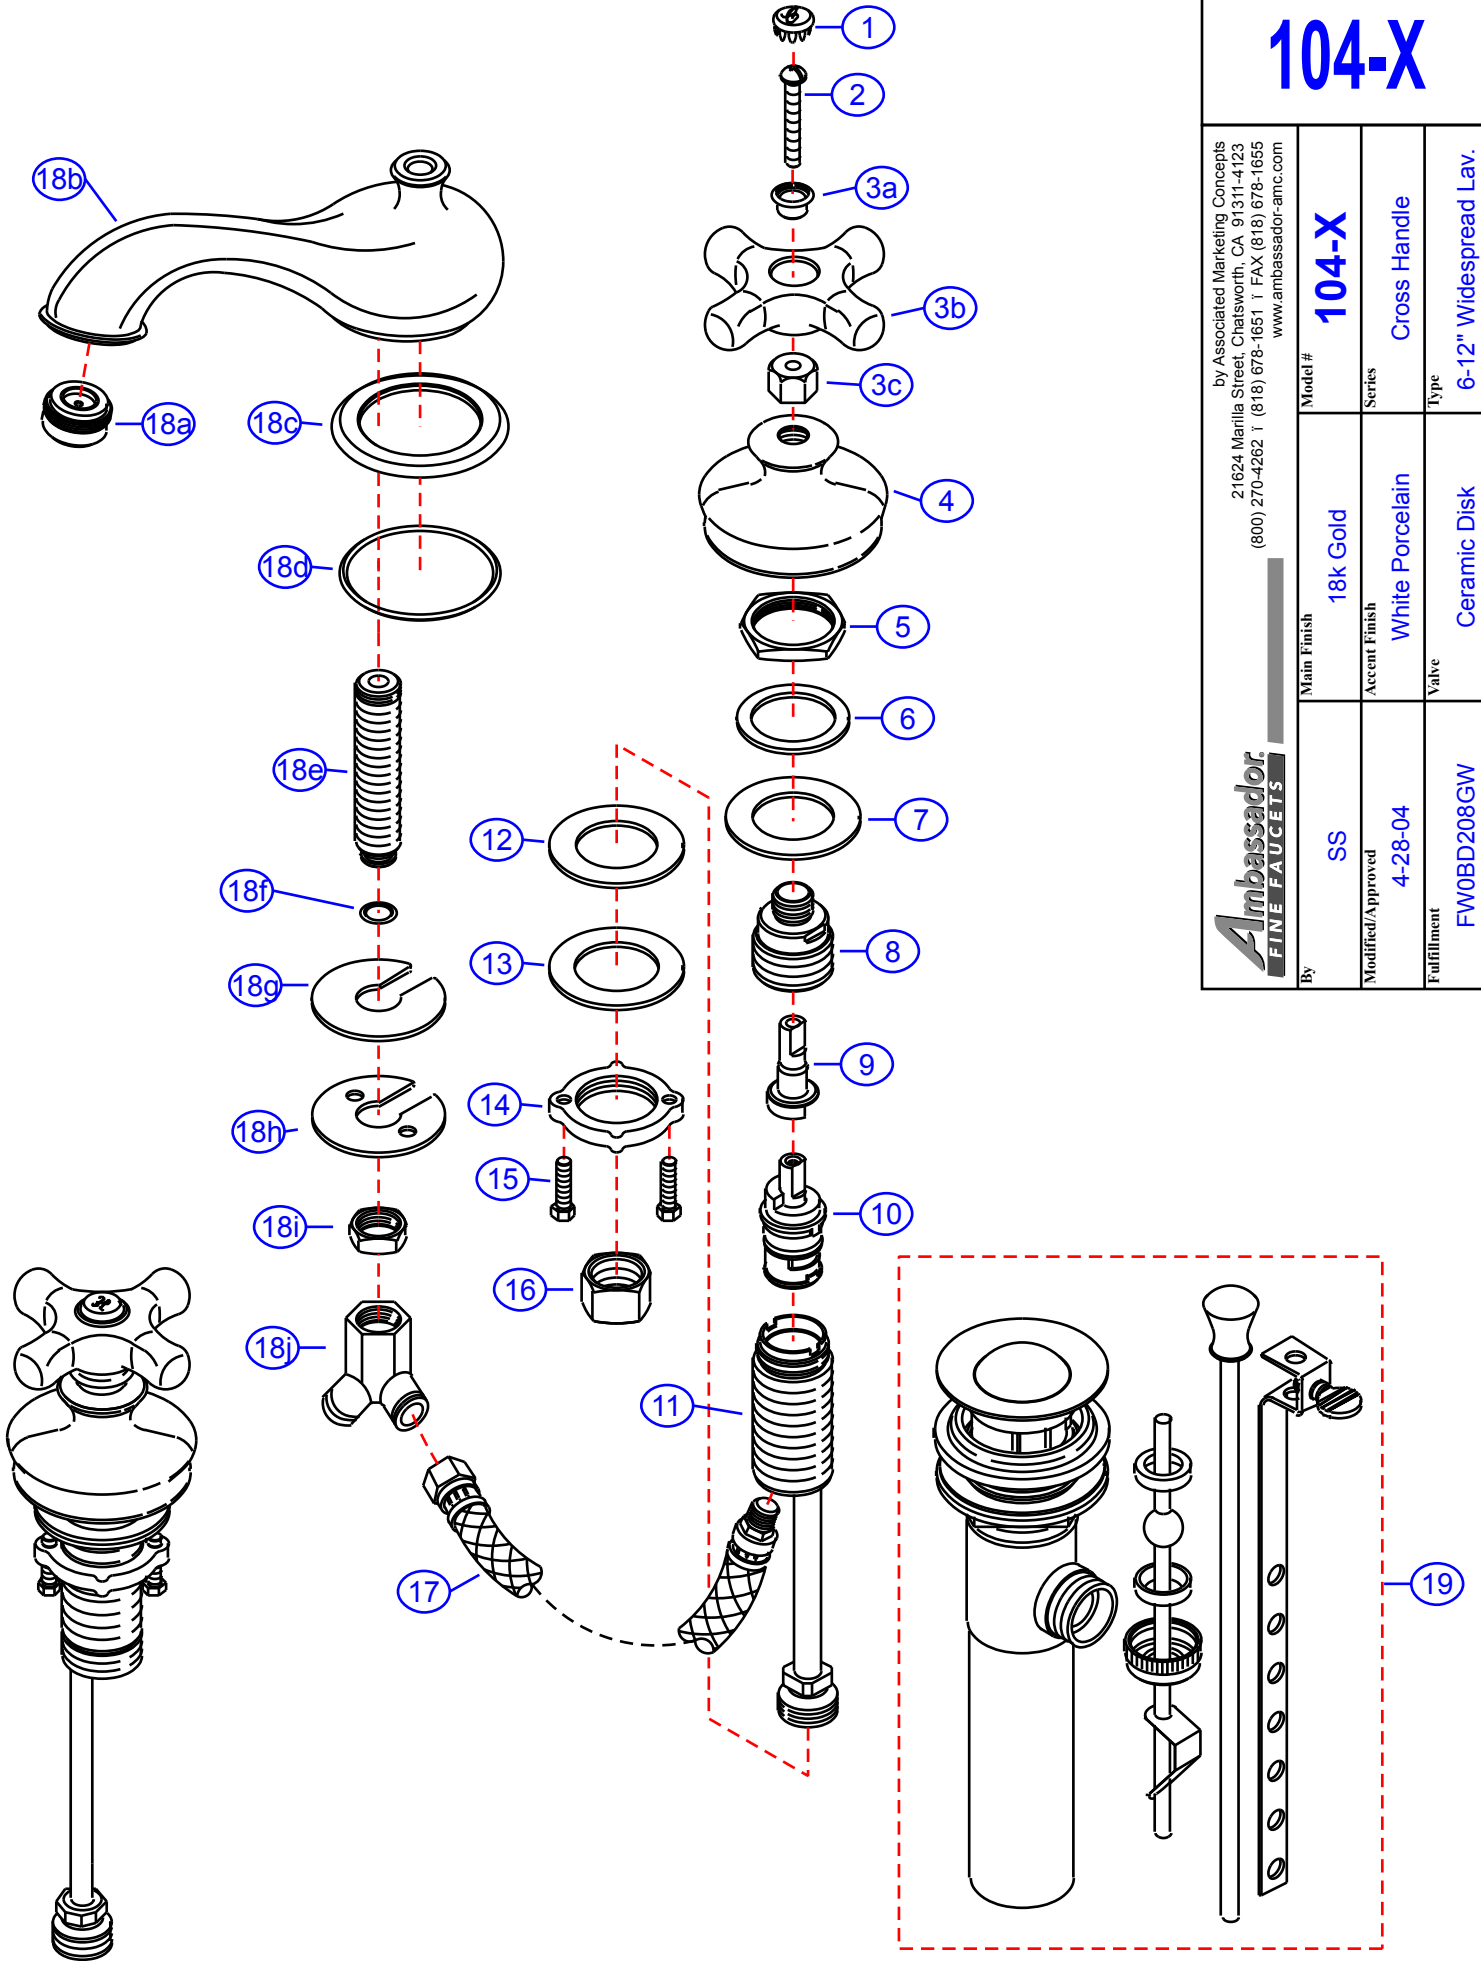

104-X

by Associated Marketing Concepts
 21624 Marilla Street, Chatsworth, CA 91311-4123
 (800) 270-4262 | (818) 678-1651 | FAX (818) 678-1655
 www.ambassador-amc.com

By	SS	18k Gold	Model #	104-X
Modified/Approved	4-28-04	White Porcelain	Series	Cross Handle
Fulfillment	FW0BD208GW	Ceramic Disk	Type	6-12" Widespread Lav.

104-X

Cross Handle 6-12" Widespread Lav- CD/GP

#	Description	Quantity	Part #	Finish
1	Cap "H"	1	E-206041HGP	Gold
	Cap "C"	1	E-206041CGP	Gold
2	Screw	2	E-008030	Metal
3	Cross Widespread Handle	2	G-A90129GP	Gold/Porcelain
3a	Screw Housing	2	E-309000GP	Gold
3b	Handle (Cross)	2	E-108025WH	Porcelain
3c	Stem Adapter	2	E-230001	Brass
4	Canopy	2	E-018021GP	Gold
5	Mounting Nut	2	E-009034	Brass
6	Metal Washer	2	E-013019NI	Metal
7	Rubber Washer	2	E-010017	Rubber
8	Retainer Nut	2	E-016000	Brass
9	Adaptor (Hot)	1	E-110013HNI	Metal
	Adaptor (Cold)	1	E-110013CNI	Metal
10	Cartridge (Hot)	1	E-507003NH	Ceramic Disc
	Cartridge (Cold)	1	E-507003NC	Ceramic Disc
11	Valve Body	2	E-002027N	Brass
12	Rubber Washer	2	E-010017	Rubber
13	Metal Washer	2	E-013018NI	Metal
14	Lock nut	2	E-009012	Brass
15	Screws	4	E-008045	Metal
16	Connector Nuts	2	E-009016	Brass
17	Hose	2	E-105007N	Hose
18	Spout (Assembled)	1	EA-666527NGP	Gold
18a	Aerator	1	E-500013NGP	Gold
18b	Spout	1	E-100006NGP*	Gold
18c	Spout Base	1	E-303007GP	Gold
18d	O-Ring	1	E-048062	Rubber
18e	Shank	1	E-014011N*	Brass
18f	O-Ring	1	E-004026N	Rubber
18g	Rubber Spout Washer	1	E-058094	Rubber
18h	Metal Spout Washer	1	E-013006NI	Metal
18i	Spout Nut	1	E-009015	Brass
18j	"Y" Connector	1	E-015004N	Brass
19	Drain Kit (see "Drains" for parts)	1	EA-505039GPL	Gold

* Grayed parts are not available individually. "Assembled" item required.

by Associated Marketing Concepts
21624 Marilla Street, Chatsworth, CA 91311-4123
(800) 270-4262 * (818) 678-1651 * FAX (818) 678-1655
www.ambassador-amc.com