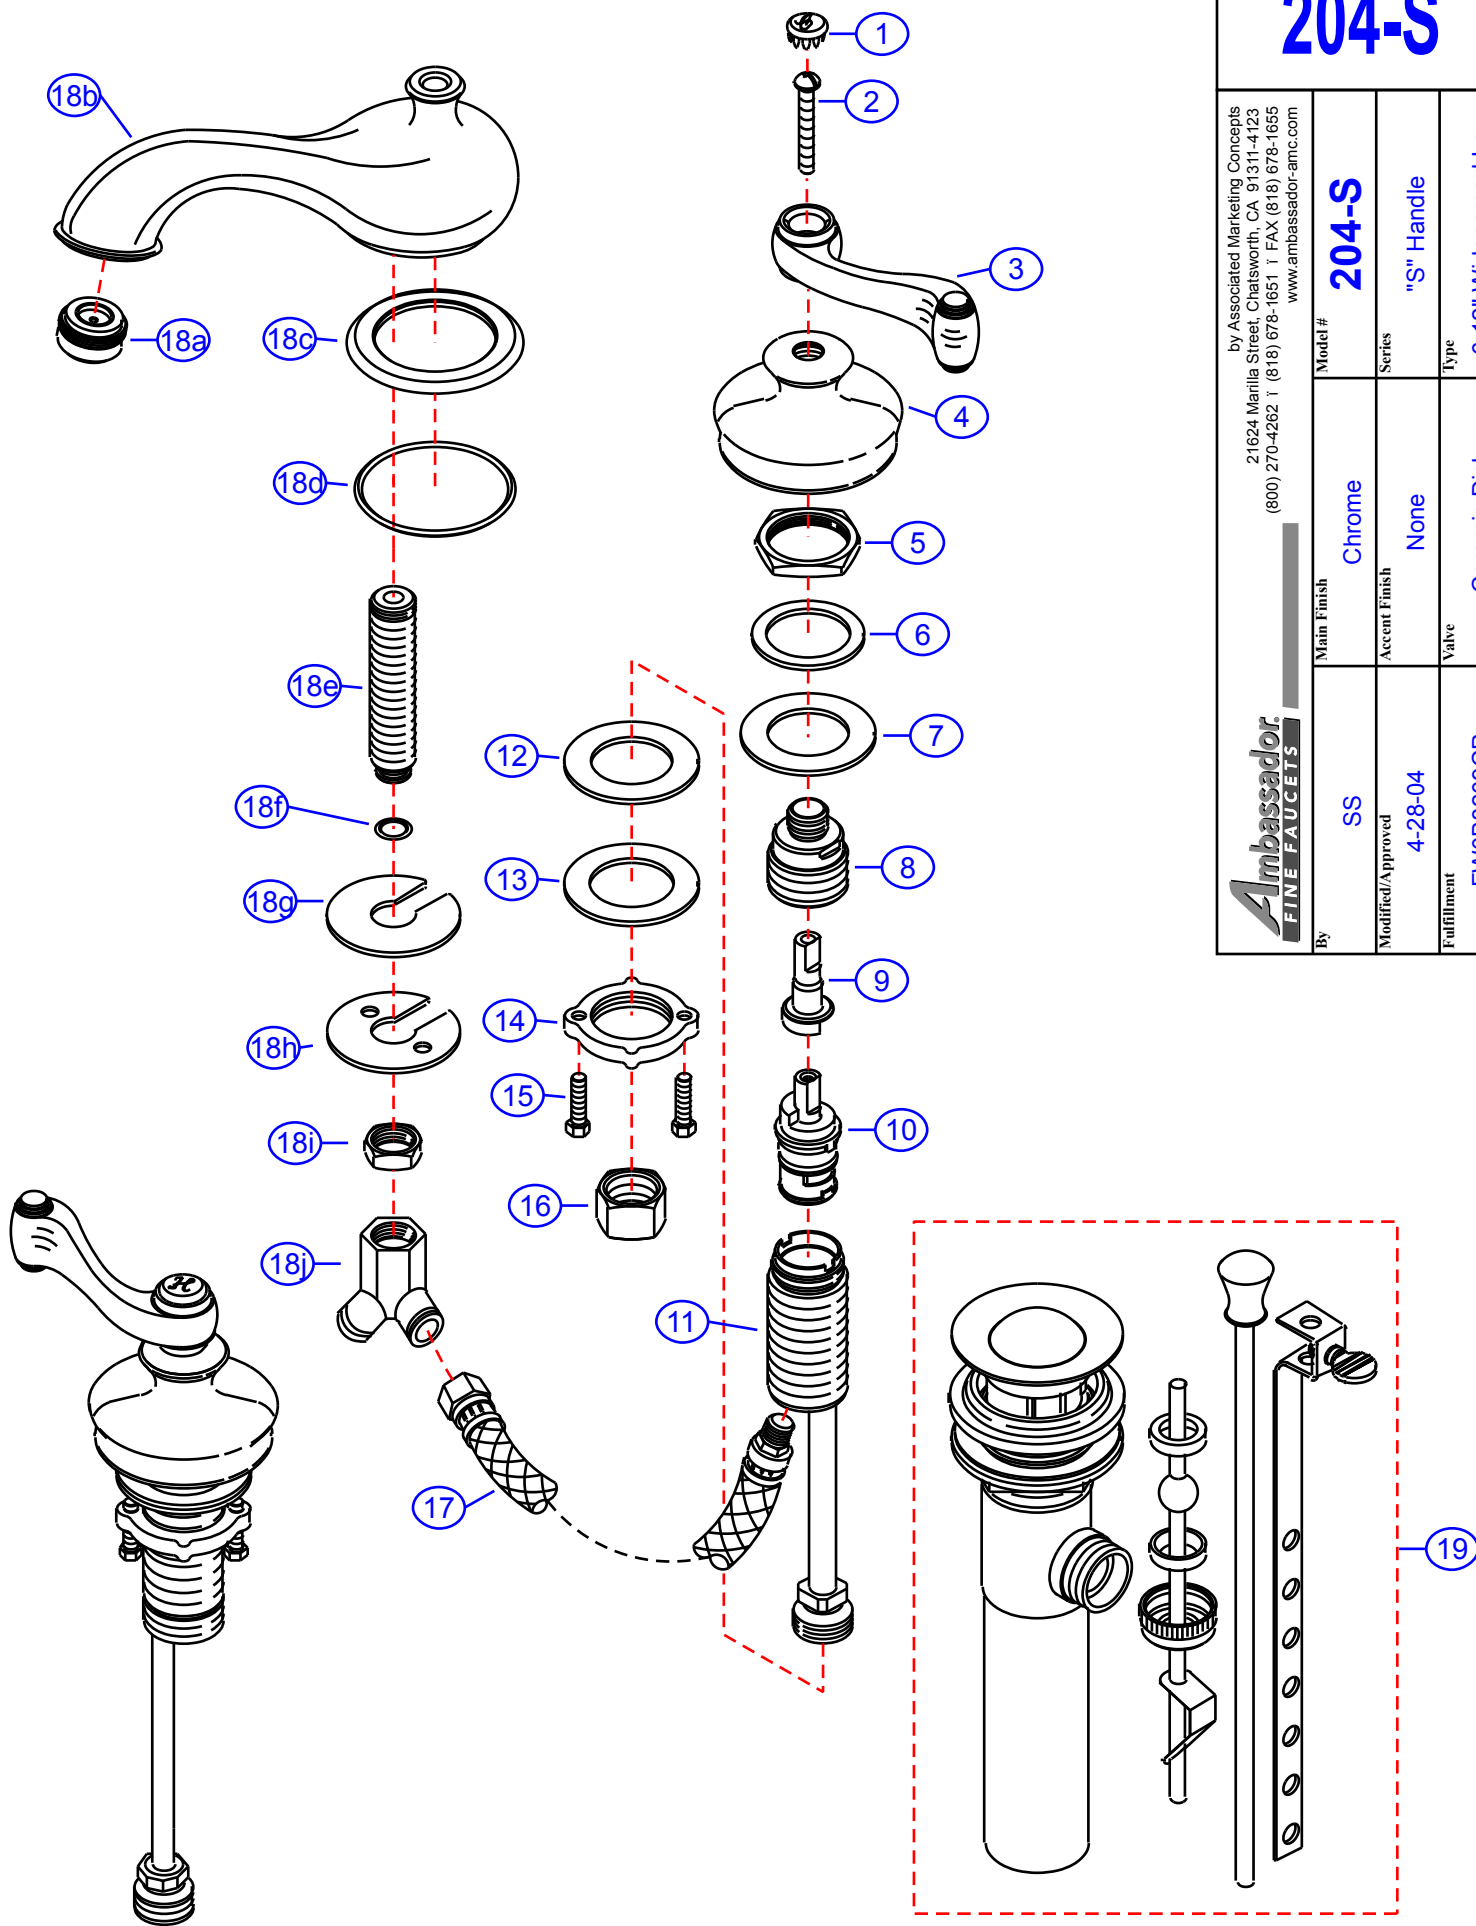

204-S

by Associated Marketing Concepts
 21624 Marilla Street, Chatsworth, CA 91311-4123
 (800) 270-4262 | (818) 678-1651 | FAX (818) 678-1655
 www.ambassador-amc.com

Ambassador
 FINE FAUCETS

By	SS	Main Finish	Chrome	Model #	204-S
Modified/Approved	4-28-04	Accent Finish	None	Series	"S" Handle
Fulfillment	FW08209CP	Valve	Ceramic Disk	Type	6-12" Widespread Lav.

204-S

"S" Handle 6-12" Widespread Lav- CD/CP

#	Description	Quantity	Part #	Finish
1	Cap "H"	1	E-206041HCP	Chrome
	Cap "C"	1	E-206041CCP	Chrome
2	Screw	2	E-008030	Metal
3	"S" Widespread Handle (Hot)	1	E-108036HCP	Chrome
	"S" Widespread Handle (Cold)	1	E-108036CCP	Chrome
4	Canopy	2	E-018021CP	Chrome
5	Mounting Nut	2	E-009034	Brass
6	Metal Washer	2	E-013019NI	Metal
7	Rubber Washer	2	E-010017	Rubber
8	Retainer Nut	2	E-016000	Brass
9	Adaptor (Hot)	1	E-110013HNI	Metal
	Adaptor (Cold)	1	E-110013CNI	Metal
10	Cartridge (Hot)	1	E-507003NH	Ceramic Disc
	Cartridge (Cold)	1	E-507003NC	Ceramic Disc
11	Valve Body	2	E-002027N	Brass
12	Rubber Washer	2	E-010017	Rubber
13	Metal Washer	2	E-013018NI	Metal
14	Lock nut	2	E-009012	Brass
15	Screws	4	E-008045	Metal
16	Connector Nuts	2	E-009016	Brass
17	Hose	2	E-105007N	Hose
18	Spout (Assembled)	1	EA-666527NCP	Chrome
18a	Aerator	1	E-500013NCP	Chrome
18b	Spout	1	E-100006NCP*	Chrome
18c	Spout Base	1	E-303007CP	Chrome
18d	O-Ring	1	E-048062	Rubber
18e	Shank	1	E-014011N*	Brass
18f	O-Ring	1	E-004026N	Rubber
18g	Rubber Spout Washer	1	E-058094	Rubber
18h	Metal Spout Washer	1	E-013006NI	Metal
18i	Spout Nut	1	E-009015	Brass
18j	"Y" Connector	1	E-015004N	Brass
19	Drain Kit (see "Drains" for parts)	1	EA-505039CPL	Chrome

* Grayed parts are not available individually. "Assembled" item required.

by Associated Marketing Concepts
 21624 Marilla Street, Chatsworth, CA 91311-4123
 (800) 270-4262 * (818) 678-1651 * FAX (818) 678-1655
www.ambassador-amc.com