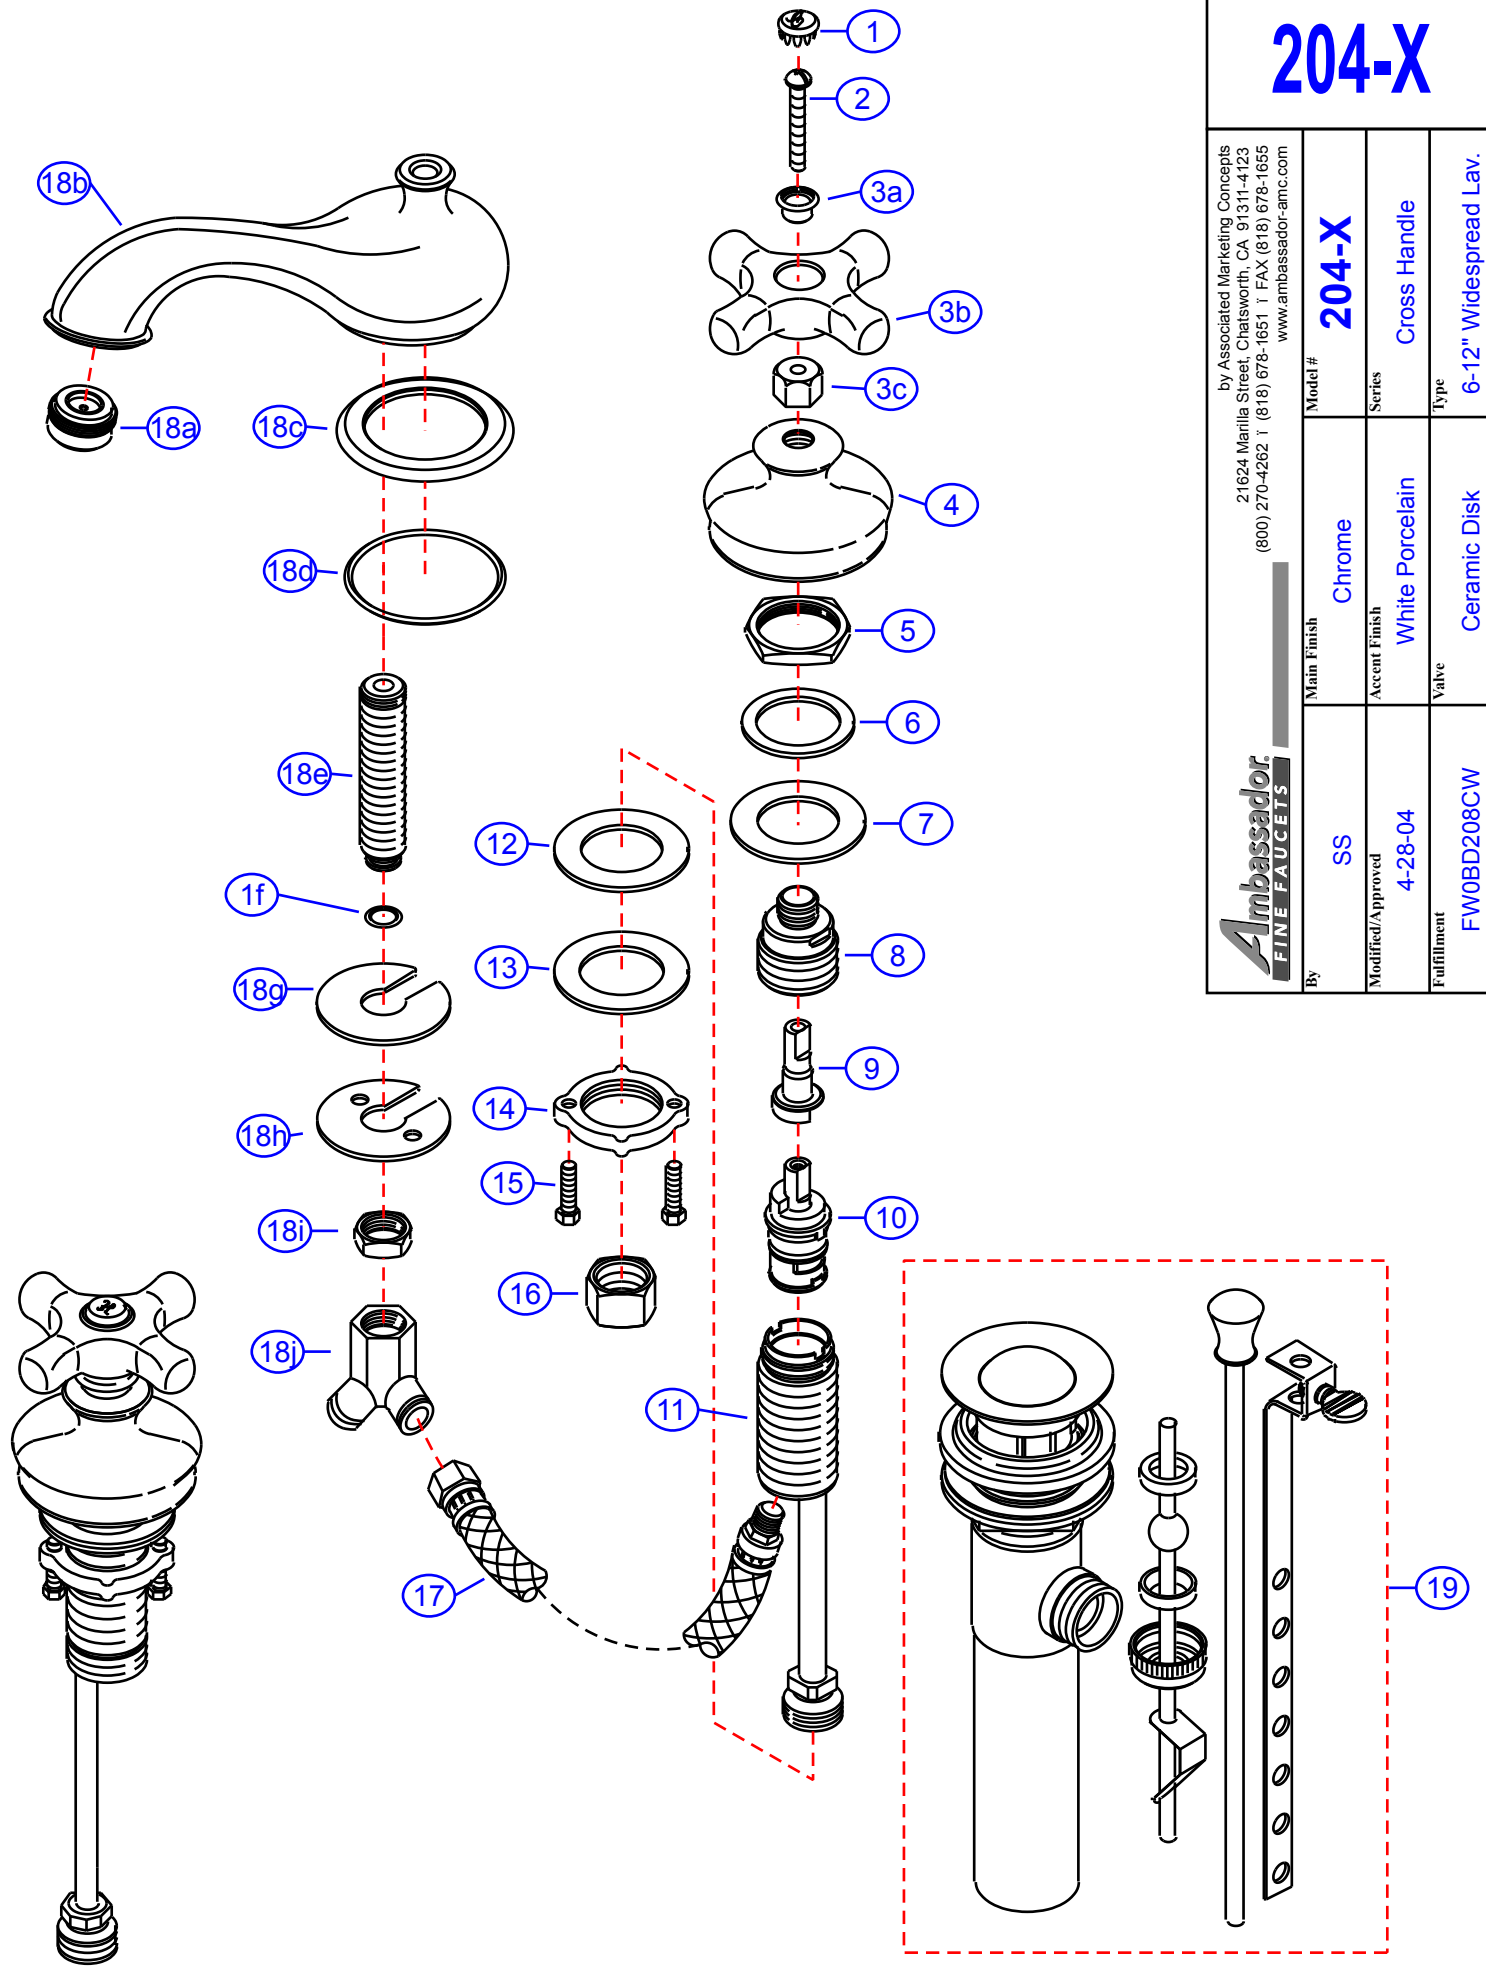

204-X

by Associated Marketing Concepts
 21624 Marilla Street, Chatsworth, CA 91311-4123
 (800) 270-4262 | (818) 678-1651 | FAX (818) 678-1655
 www.ambassador-amc.com

By	SS	Chrome	Model #	204-X
Modified/Approved	4-28-04	White Porcelain	Series	Cross Handle
Fulfillment	FW0BD208CW	Ceramic Disk	Type	6-12" Widespread Lav.

204-X

Cross Handle 6-12" Widespread Lav- CD/CP

#	Description	Quantity	Part #	Finish
1	Cap "H"	1	E-206041HCP	Chrome
	Cap "C"	1	E-206041CCP	Chrome
2	Screw	2	E-008030	Metal
3	Cross Widespread Handle	2	G-A90129CP	Chrome/Porcelain
3a	Screw Housing	2	E-309000CP	Chrome
3b	Handle (Cross)	2	E-108025WH	Porcelain
3c	Stem Adapter	2	E-230001	Brass
4	Canopy	2	E-018021CP	Chrome
5	Mounting Nut	2	E-009034	Brass
6	Metal Washer	2	E-013019NI	Metal
7	Rubber Washer	2	E-010017	Rubber
8	Retainer Nut	2	E-016000	Brass
9	Adaptor (Hot)	1	E-110013HNI	Metal
	Adaptor (Cold)	1	E-110013CNI	Metal
10	Cartridge (Hot)	1	E-507003NH	Ceramic Disc
	Cartridge (Cold)	1	E-507003NC	Ceramic Disc
11	Valve Body	2	E-002027N	Brass
12	Rubber Washer	2	E-010017	Rubber
13	Metal Washer	2	E-013018NI	Metal
14	Lock nut	2	E-009012	Brass
15	Screws	4	E-008045	Metal
16	Connector Nuts	2	E-009016	Brass
17	Hose	2	E-105007N	Hose
18	Spout (Assembled)	1	EA-666527NCP	Chrome
18a	Aerator	1	E-500013NCP	Chrome
18b	Spout	1	E-100006NCP*	Chrome
18c	Spout Base	1	E-303007CP	Chrome
18d	O-Ring	1	E-048062	Rubber
18e	Shank	1	E-014011N*	Brass
18f	O-Ring	1	E-004026N	Rubber
18g	Rubber Spout Washer	1	E-058094	Rubber
18h	Metal Spout Washer	1	E-013006NI	Metal
18i	Spout Nut	1	E-009015	Brass
18j	"Y" Connector	1	E-015004N	Brass
19	Drain Kit (see "Drains" for parts)	1	EA-505039CPL	Chrome

* Grayed parts are not available individually. "Assembled" item required.

by Associated Marketing Concepts
 21624 Marilla Street, Chatsworth, CA 91311-4123
 (800) 270-4262 * (818) 678-1651 * FAX (818) 678-1655
 www.ambassador-amc.com