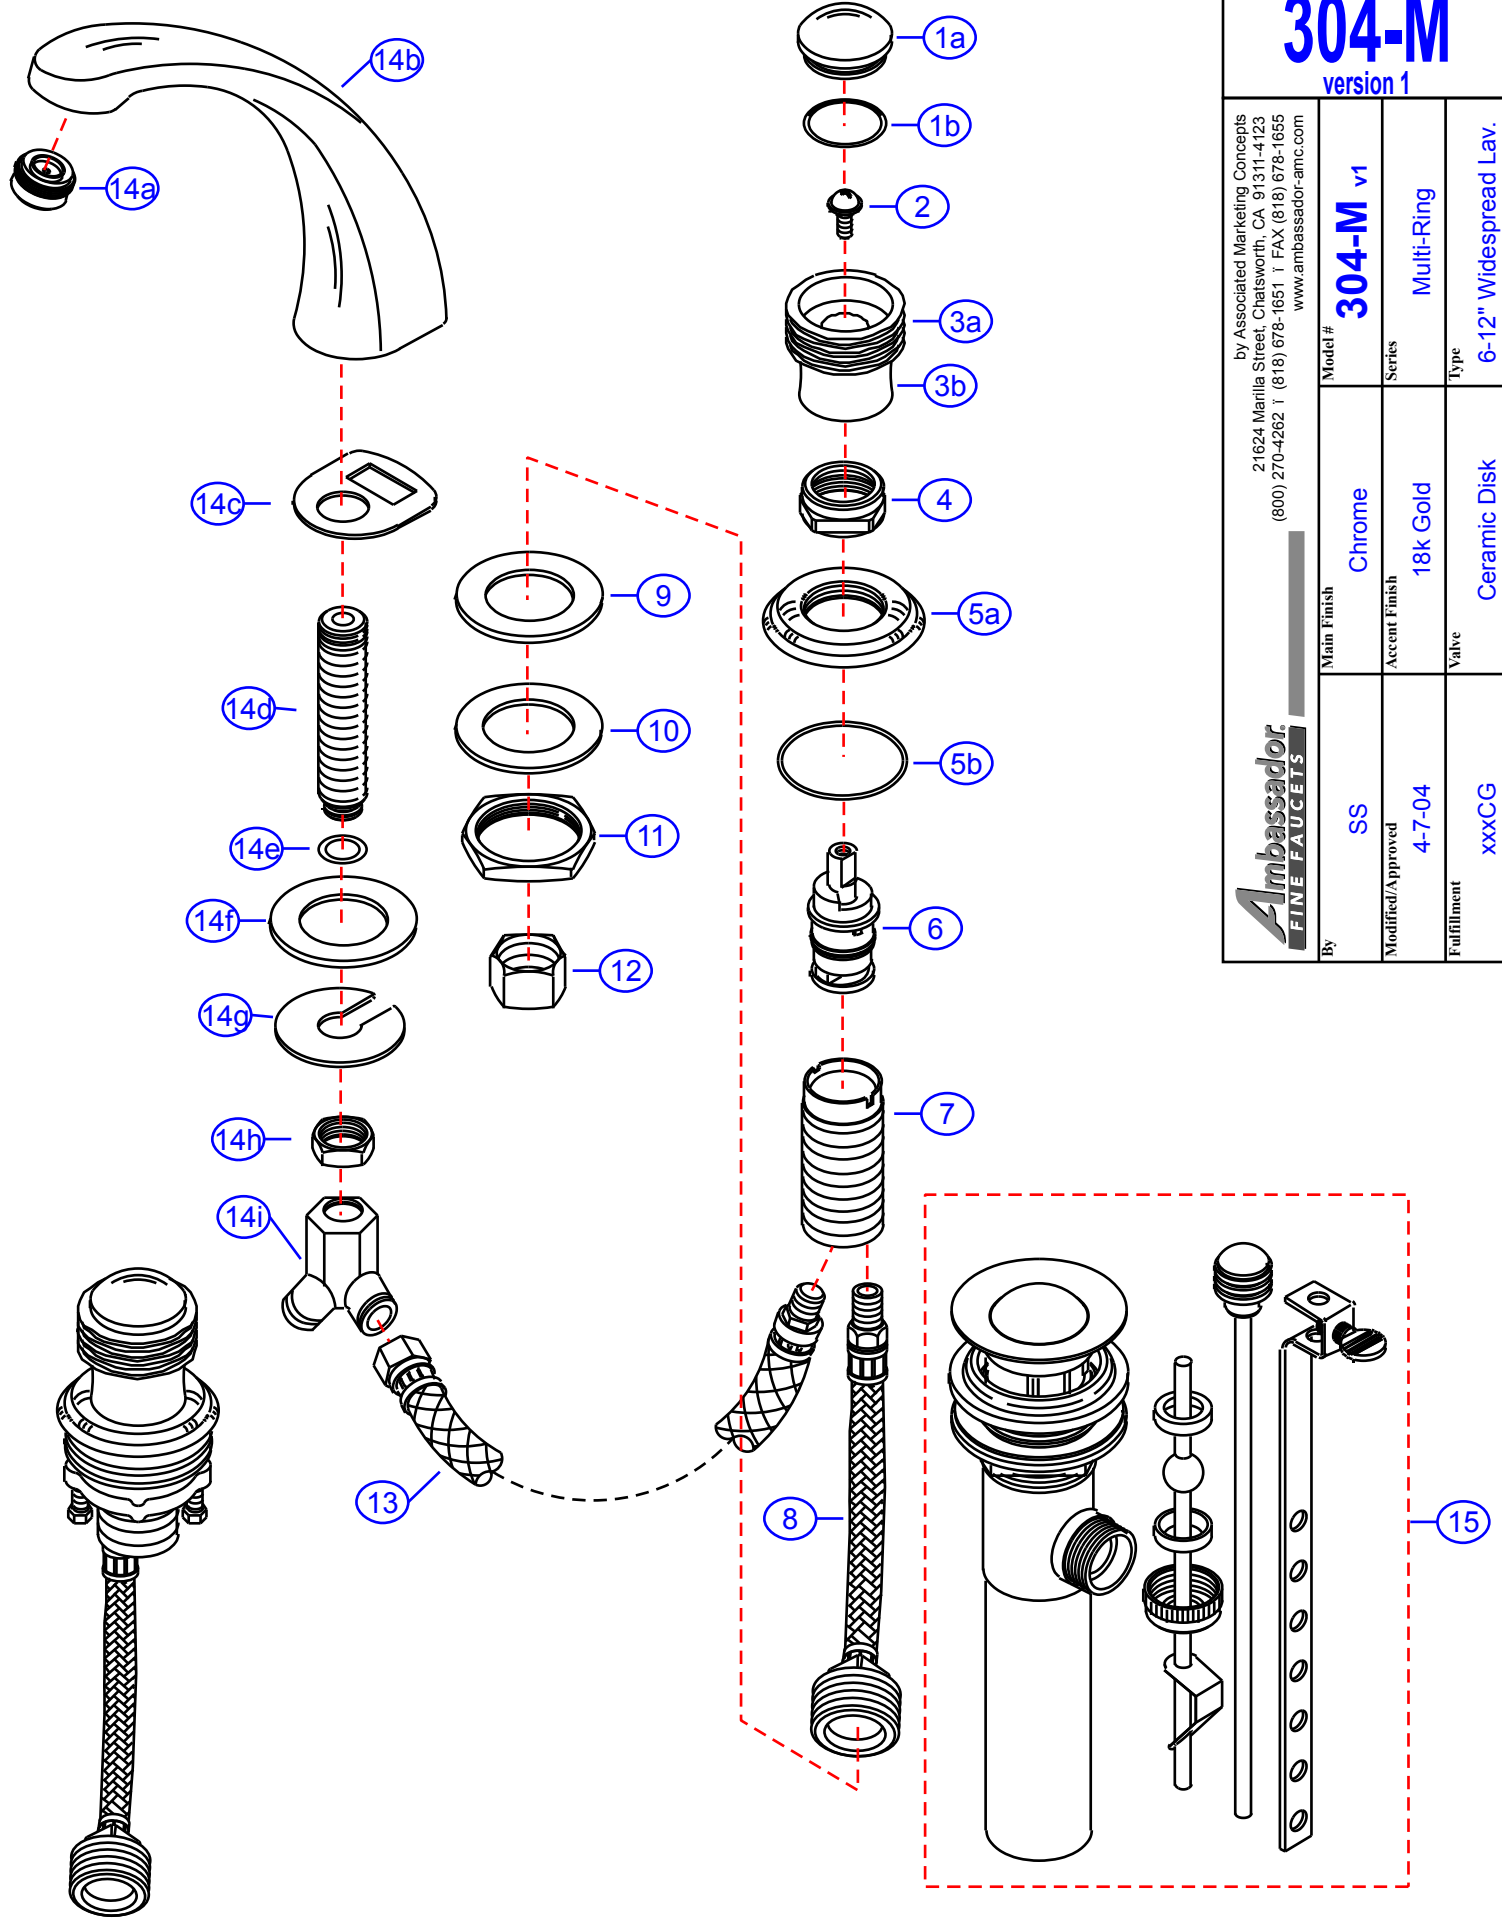

304-M

version 1

by Associated Marketing Concepts
 21624 Marilla Street, Chatsworth, CA 91311-4123
 (800) 270-4262 | (818) 678-1651 | FAX (818) 678-1655
 www.ambassador-amc.com

By	SS	Chrome	Model #	304-M v1
Modified/Approved	4-7-04	18k Gold	Series	Multi-Ring
Fulfillment	xxxCG	Ceramic Disk	Type	6-12" Widespread Lav.

304-M v1

Multi-Ring 6-12" Widespread Lav- CD/CG

#	Description	Quantity	Part #	Finish
1	Cap w/O-Ring	2	EA-663406CP	Chrome
1a	Cap	2	E-206012CP*	Chrome
1b	O-Ring	2	E-004024	Rubber
2	Screw	2	E-008000	Metal
3	Multi-Ring Widespread Handle	2	EA-667336CG	Chrome/Gold
3a	Trim Ring	2	E-218003GP*	Gold
3b	Handle Canopy	2	E-215006HCP*	Chrome
4	Retainer Nut	2	E-016002CP	Chrome
5	Escutcheon (Assembled)	2	EA-663456GP	Gold
5a	Escutcheon	2	E-20404GP*	Gold
5b	O-Ring	2	E-004045	Rubber
6	Cartridge	2	E-507003NH	Ceramic Disc
7	Valve Body	2	G-xxxx	Brass
8	Inlet Hose (Hot)	1	G-xxxx	Hose
	Inlet Hose (Cold)	1	G-xxxx	Hose
9	Rubber Washer	2	E-010017	Rubber
10	Metal Washer	2	E-013018NI	Metal
11	Lock Nut	2	G-xxxx	Brass
12	Connector Nuts	2	E-009016	Brass
13	Hose	2	E-105007N	Hose
14	Spout (Assembled)	1	EA-666405CG	Chrome/Gold
14a	Aerator	1	E-500013NGP	Gold
14b	Spout	1	E-100033NCP*	Chrome
14c	Gasket	1	E-013017	Foam
14d	Shank	1	E-014011N*	Brass
14e	O-Ring	1	E-004026N	Rubber
14f	Rubber Spout Washer	1	E-010017	Rubber
14g	Metal Spout Washer	1	E-013006NI	Metal
14h	Spout Nut	1	E-009015	Brass
14i	"Y" Connector	1	E-015004N	Brass
15	Drain Kit (see "Drains" for parts)	1	EA-505005CGL	Chrome/Gold

* Grayed parts are not available individually. "Assembled" item required.

by Associated Marketing Concepts
21624 Marilla Street, Chatsworth, CA 91311-4123
(800) 270-4262 * (818) 678-1651 * FAX (818) 678-1655
www.ambassador-amc.com