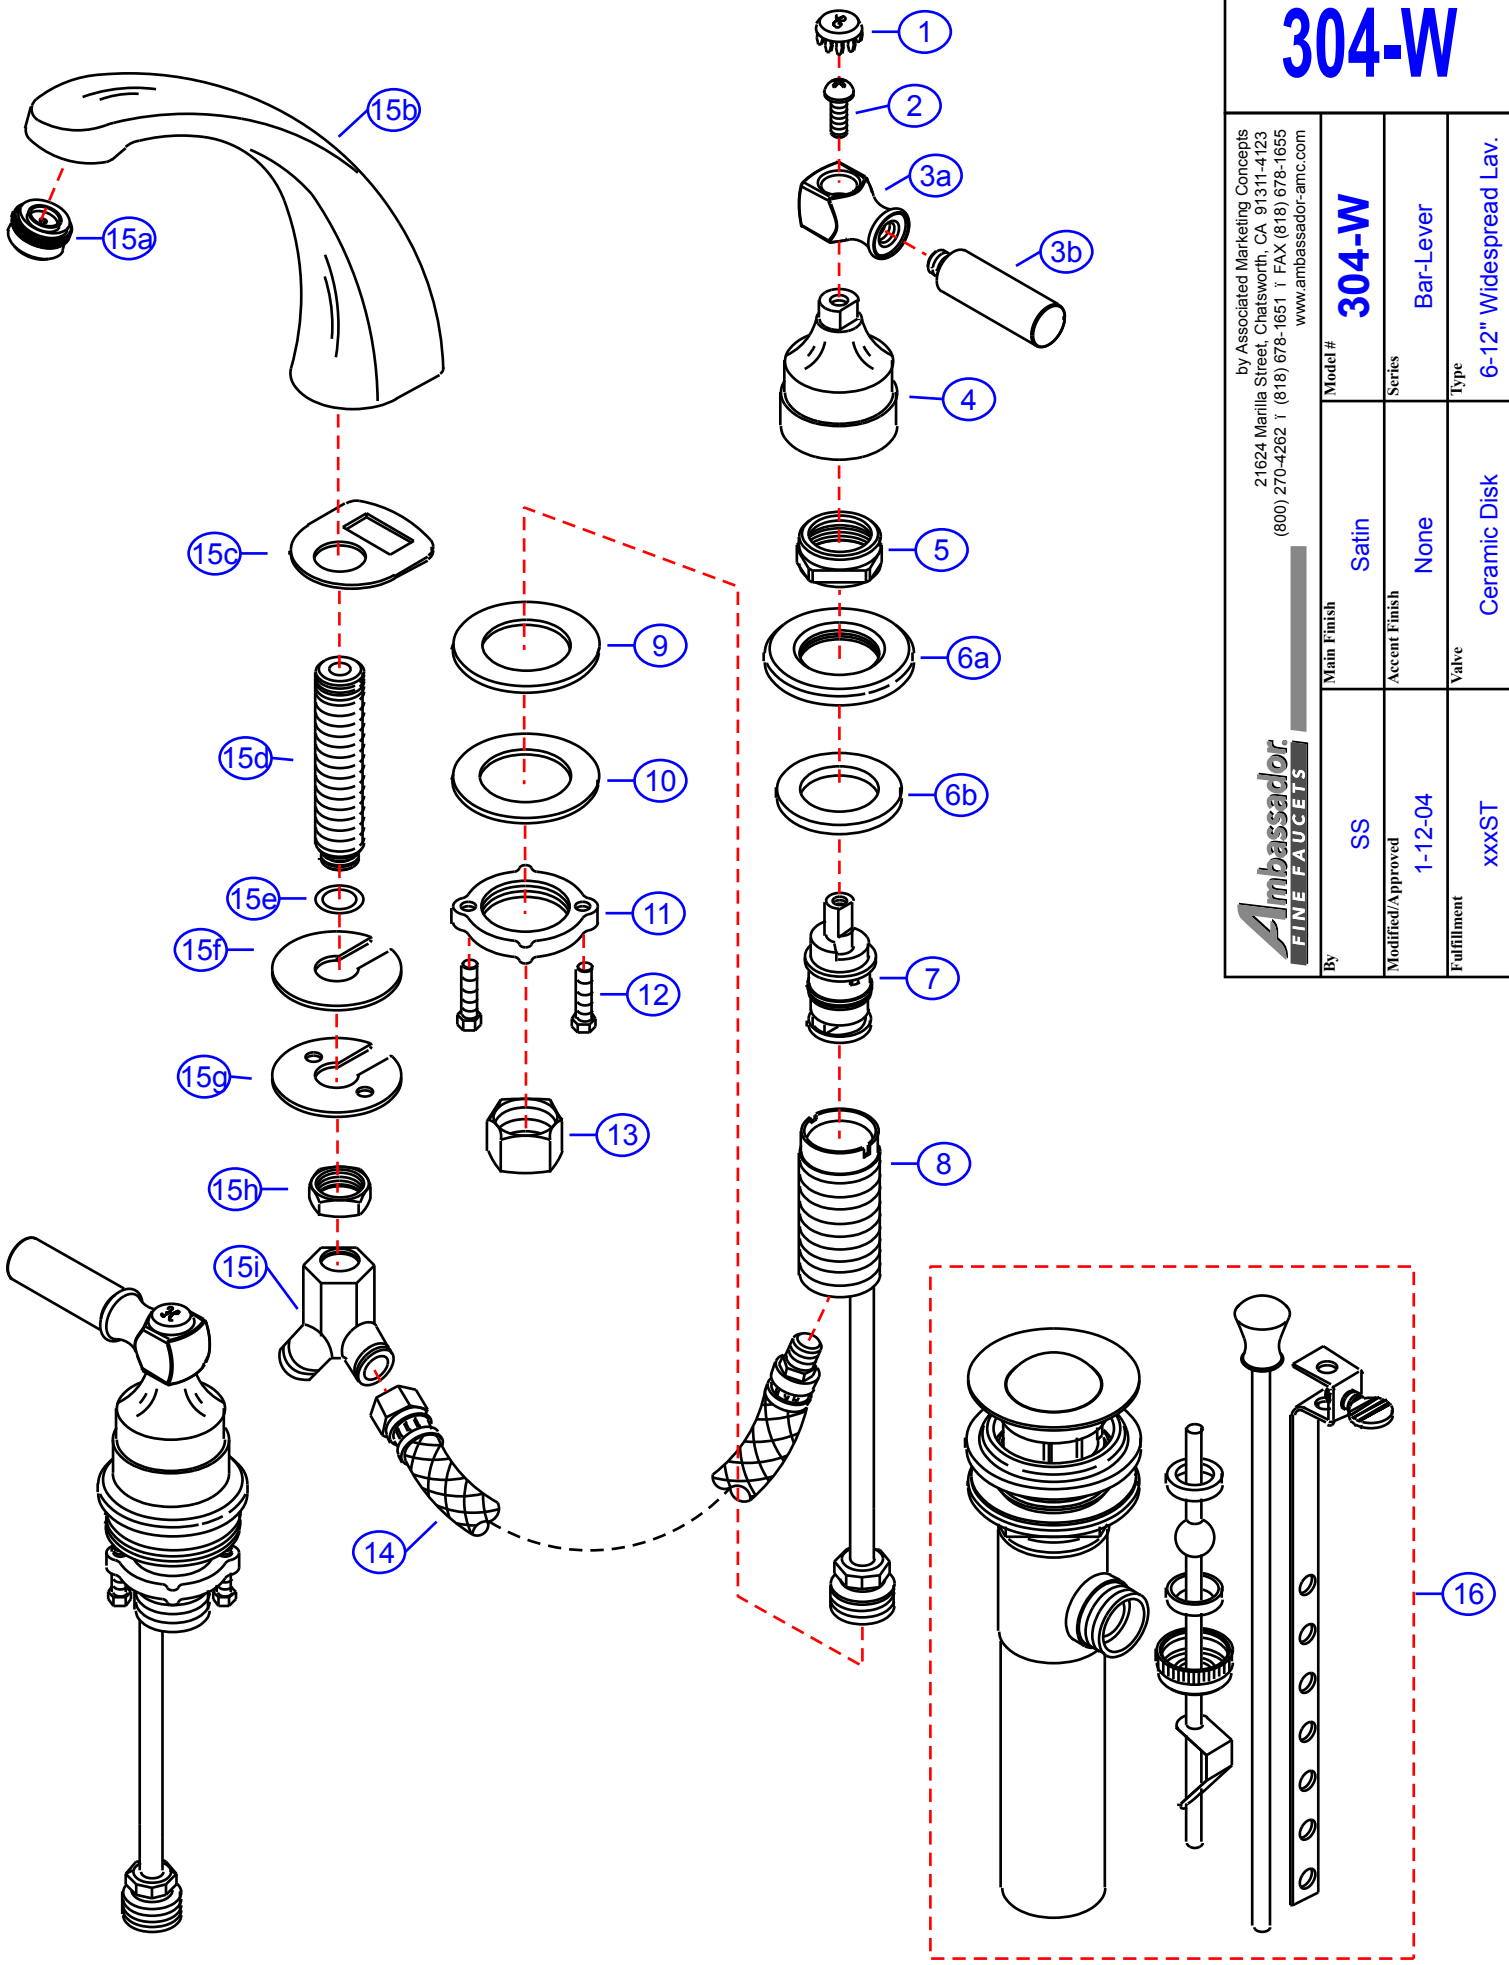

304-W

by Associated Marketing Concepts
 21624 Marilla Street, Chatsworth, CA 91311-4123
 (800) 270-4262 | (818) 678-1651 | FAX (818) 678-1655
 www.ambassador-amc.com

By	SS	Main Finish	Satin	Model #	304-W
Modified/Approved	1-12-04	Accent Finish	None	Series	Bar-Lever
Fulfillment	xxxST	Valve	Ceramic Disk	Type	6-12" Widespread Lav.

304-W

Bar-Lever 6-12" Widespread Lav- CD/ST

#	Description	Quantity	Part #	Finish
1	Cap "H"	1	E-206041HST	Satin
	Cap "C"	1	E-206041CST	Satin
2	Handle Screw	2	E-008037CP	Metal
3	Handle	2	EA-662048ST	Satin
3a	Handle Head	2	E-107047ST*	Satin
3b	Handle Tip	2	E-552030ST*	Satin
4	Handle Canopy (Hot)	1	E-018027HST	Satin
	Handle Canopy (Cold)	1	E-018027CST	Satin
5	Retainer Nut	2	E-016002CP	Chrome
6	Escutcheon (Assembled)	2	EA-663201ST	Satin
6a	Escutcheon	2	E-204000ST*	Satin
6b	Gasket	2	E-010020	Rubber
7	Cartridge (Hot)	1	E-507003NH	Ceramic Disc
	Cartridge (Cold)	1	E-507003NC	Ceramic Disc
8	Valve Body	2	E-002027N	Brass
9	Rubber Washer	2	E-010017	Rubber
10	Metal Washer	2	E-013018NI	Metal
11	Lock Nut	2	E-009012	Brass
12	Screw	4	E-008045	Metal
13	Connector Nuts	2	E-009016	Brass
14	Hose	2	E-105007N	Hose
15	Spout (Assembled)	1	EA-666405ST	Satin
15a	Aerator	1	E-500013NST	Satin
15b	Spout	1	E-100033NST*	Satin
15c	Gasket	1	E-013017	Foam
15d	Shank	1	E-014011N*	Brass
15e	O-Ring	1	E-004026N	Rubber
15f	Rubber Spout Washer	1	E-058094	Rubber
15g	Metal Spout Washer	1	E-013006NI	Metal
15h	Spout Nut	1	E-009015	Brass
15i	"Y" Connector	1	E-015004N	Brass
16	Drain Kit (see "Drains" for parts)	1	EA-505039STL	Satin

* Grayed parts are not available individually. "Assembled" item required.

by Associated Marketing Concepts
 21624 Marilla Street, Chatsworth, CA 91311-4123
 (800) 270-4262 * (818) 678-1651 * FAX (818) 678-1655
www.ambassador-amc.com