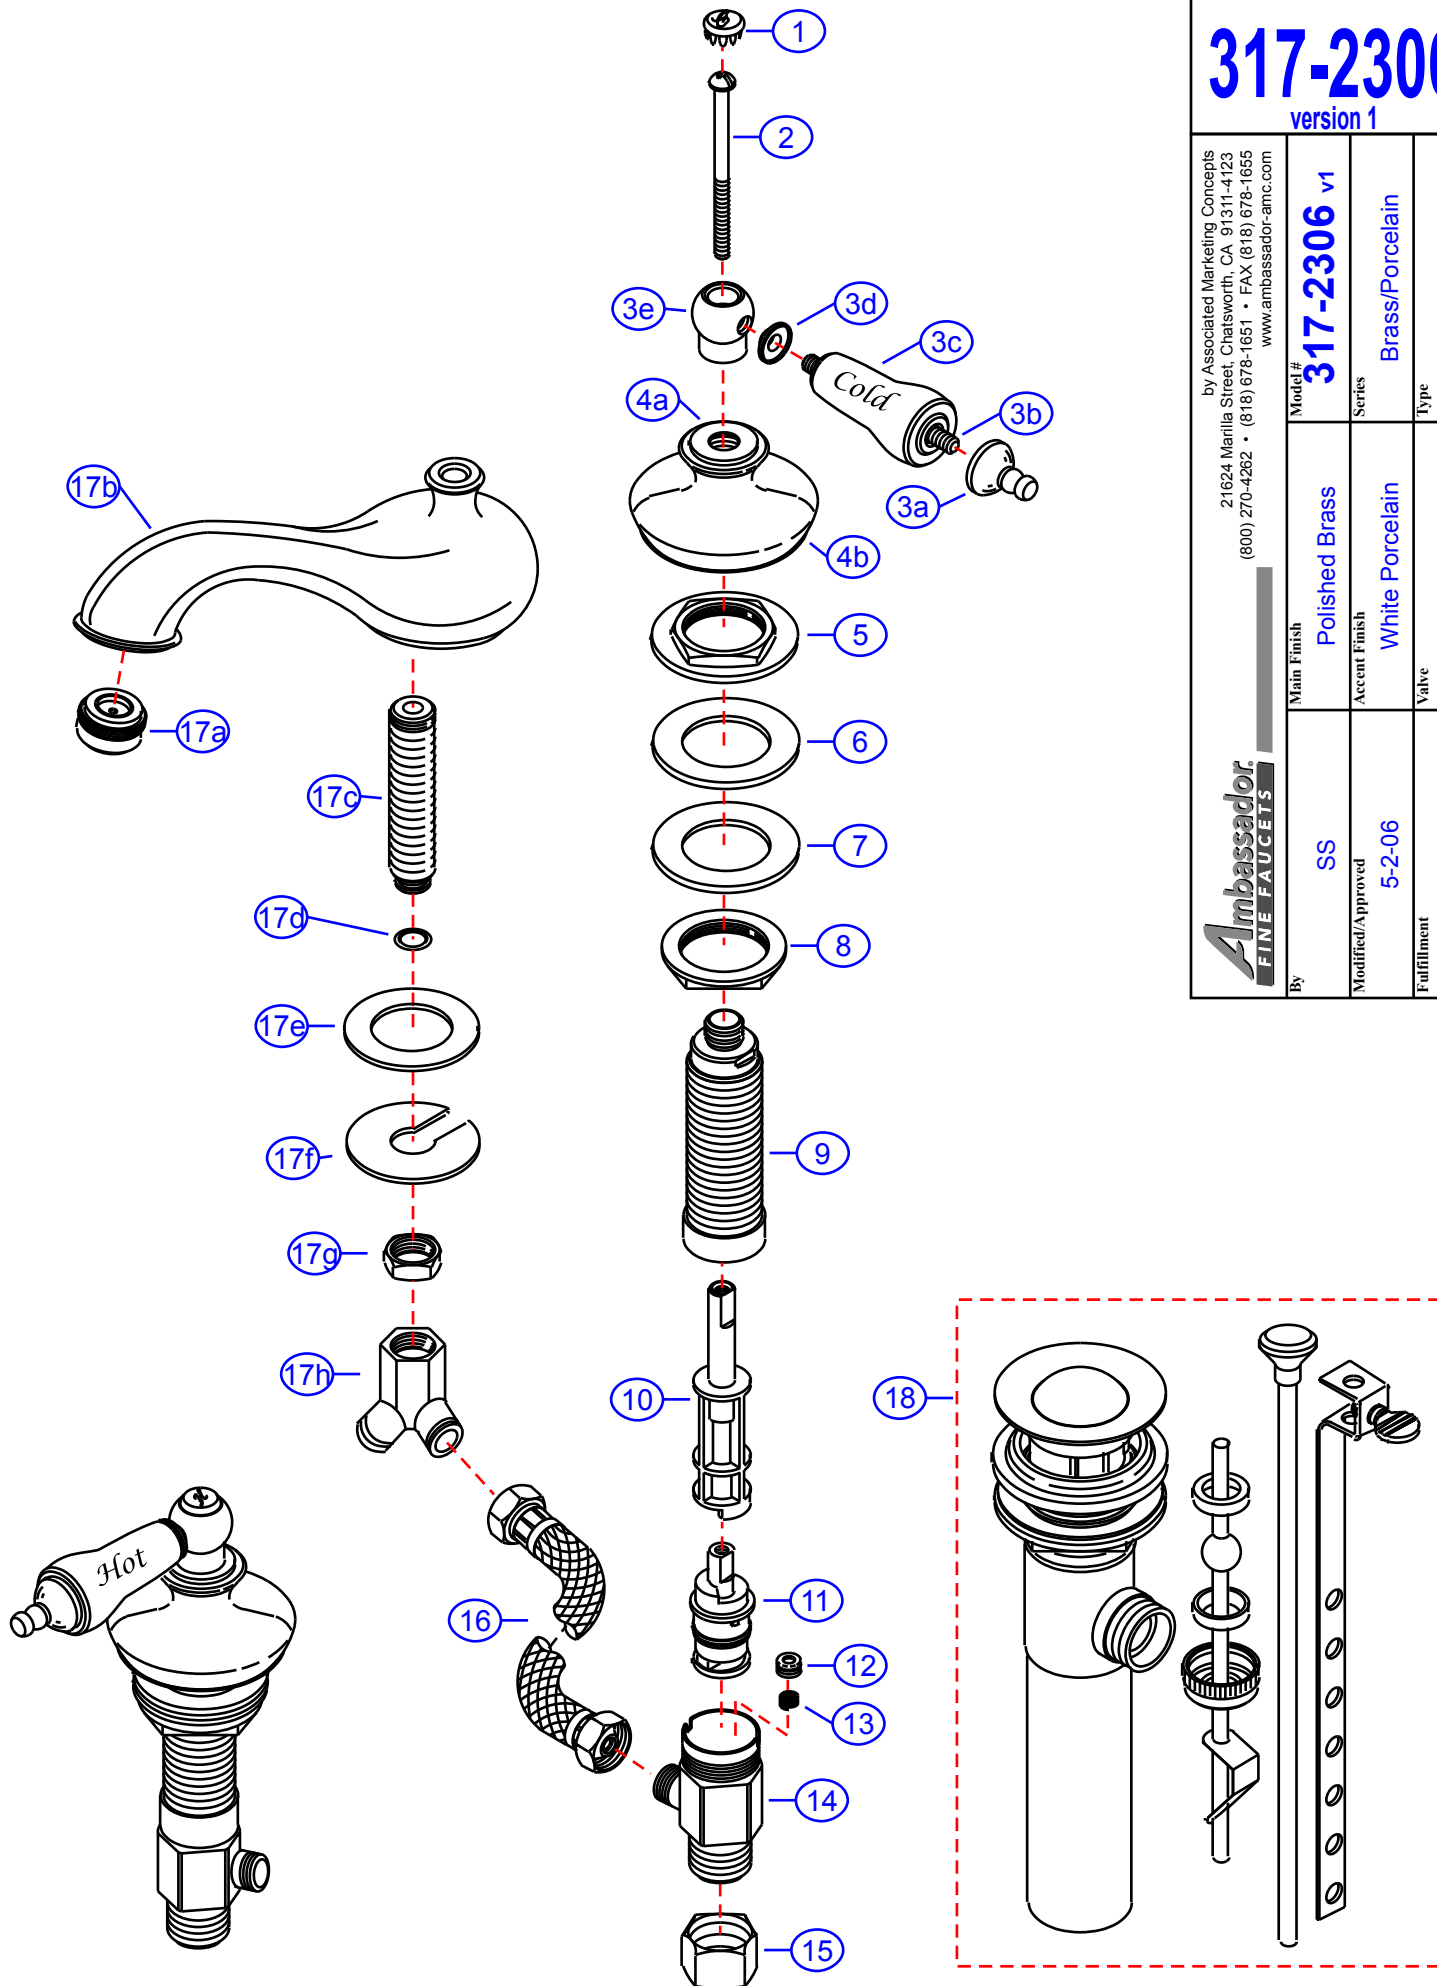

317-2306

version 1

by Associated Marketing Concepts
21624 Manilla Street, Chatsworth, CA 91311-4123
(800) 270-4262 • (818) 678-1651 • FAX (818) 678-1655
www.ambassador-amc.com

Ambassador
FINE FAUCETS

Model #	317-2306 v1		
Series	Brass/Porcelain		
Type	6-12" Widespread Lav.		
Main Finish	Polished Brass	Accent Finish	White Porcelain
Modified/Approved	SS	5-2-06	xxxxXX
Fulfillment	Standard (Washerless)		

317-2306 v1

Brass/Porcelain 6-12" Widespread Lav- Std/PW

#	Description	Quantity	Part #	Finish
1	Cap "H"	1	E-206041HPB	Polished Brass
	Cap "C"	1	E-206041CPB	Polished Brass
2	Screw	2	E-008019	Metal
3	Brass/Porc. Wide. Handle (Hot)	1	G-xxxxXXH	Brass/Porcelain
	Brass/Porc. Wide. Handle (Cold)	1	G-xxxxXXC	Brass/Porcelain
3a	Handle Tip	2	G-xxxPB	Polished Brass
3b	Handle Rod	2	E-017045	Brass
3c	Handle (Brass/Porcelain) (Hot)	1	G-xxxx	Porcelain
	Handle (Brass/Porcelain) (Cold)	1	G-xxxx	Porcelain
3d	Handle Spacer	2	G-xxxxPB	Polished Brass
3e	Handle Head	2	E-226002PB	Polished Brass
4	Canopy	2	G-xxxxXX	Brass/Porcelain
4a	Canopy Threads	2	E-205007PB*	Polished Brass
4b	Canopy	2	G-xxxx	Porcelain
5	Mounting Nut	2	G-xxxx	Brass
6	Friction Washer	2	G-xxxx	xxxx
7	Rubber Washer	2	G-xxxx	Rubber
8	Mounting Nut	2	G-xxxx	Brass
9	Retainer Nut	2	G-xxxx	Brass
10	Stem Extention (Hot)	1	E-110009H	Plastic/Brass
	Stem Extention (Cold)	1	E-110009C	Plastic/Brass
11	Cartridge	2	E-507006N	Plastic/Brass
12	Seat	2	E-101000N	Rubber
13	Spring	2	E-005000	Metal
14	Body	2	G-xxxx	Brass
15	Connector Nuts	2	E-009016	Brass
16	Hose	2	G-xxxx	Hose
17	Spout (Assembled)	1	G-xxxxPB	Polished Brass
17a	Aerator	1	E-500013NPB	Polished Brass
17b	Spout	1	E-100006NPB*	Polished Brass
17c	Shank	1	E-014011N*	Brass
17d	O-Ring	1	E-004026N	Rubber
17e	Rubber Spout Washer	1	E-010017	Rubber
17f	Metal Spout Washer	1	E-013006NI	Metal
17g	Spout Nut	1	E-009015	Brass
17h	"Y" Connector	1	E-015004N	Brass
18	Drain Kit (see "Drains" for parts)	1	G-xxxxPB	Polished Brass

* Grayed parts are not available individually. "Assembled" item required.