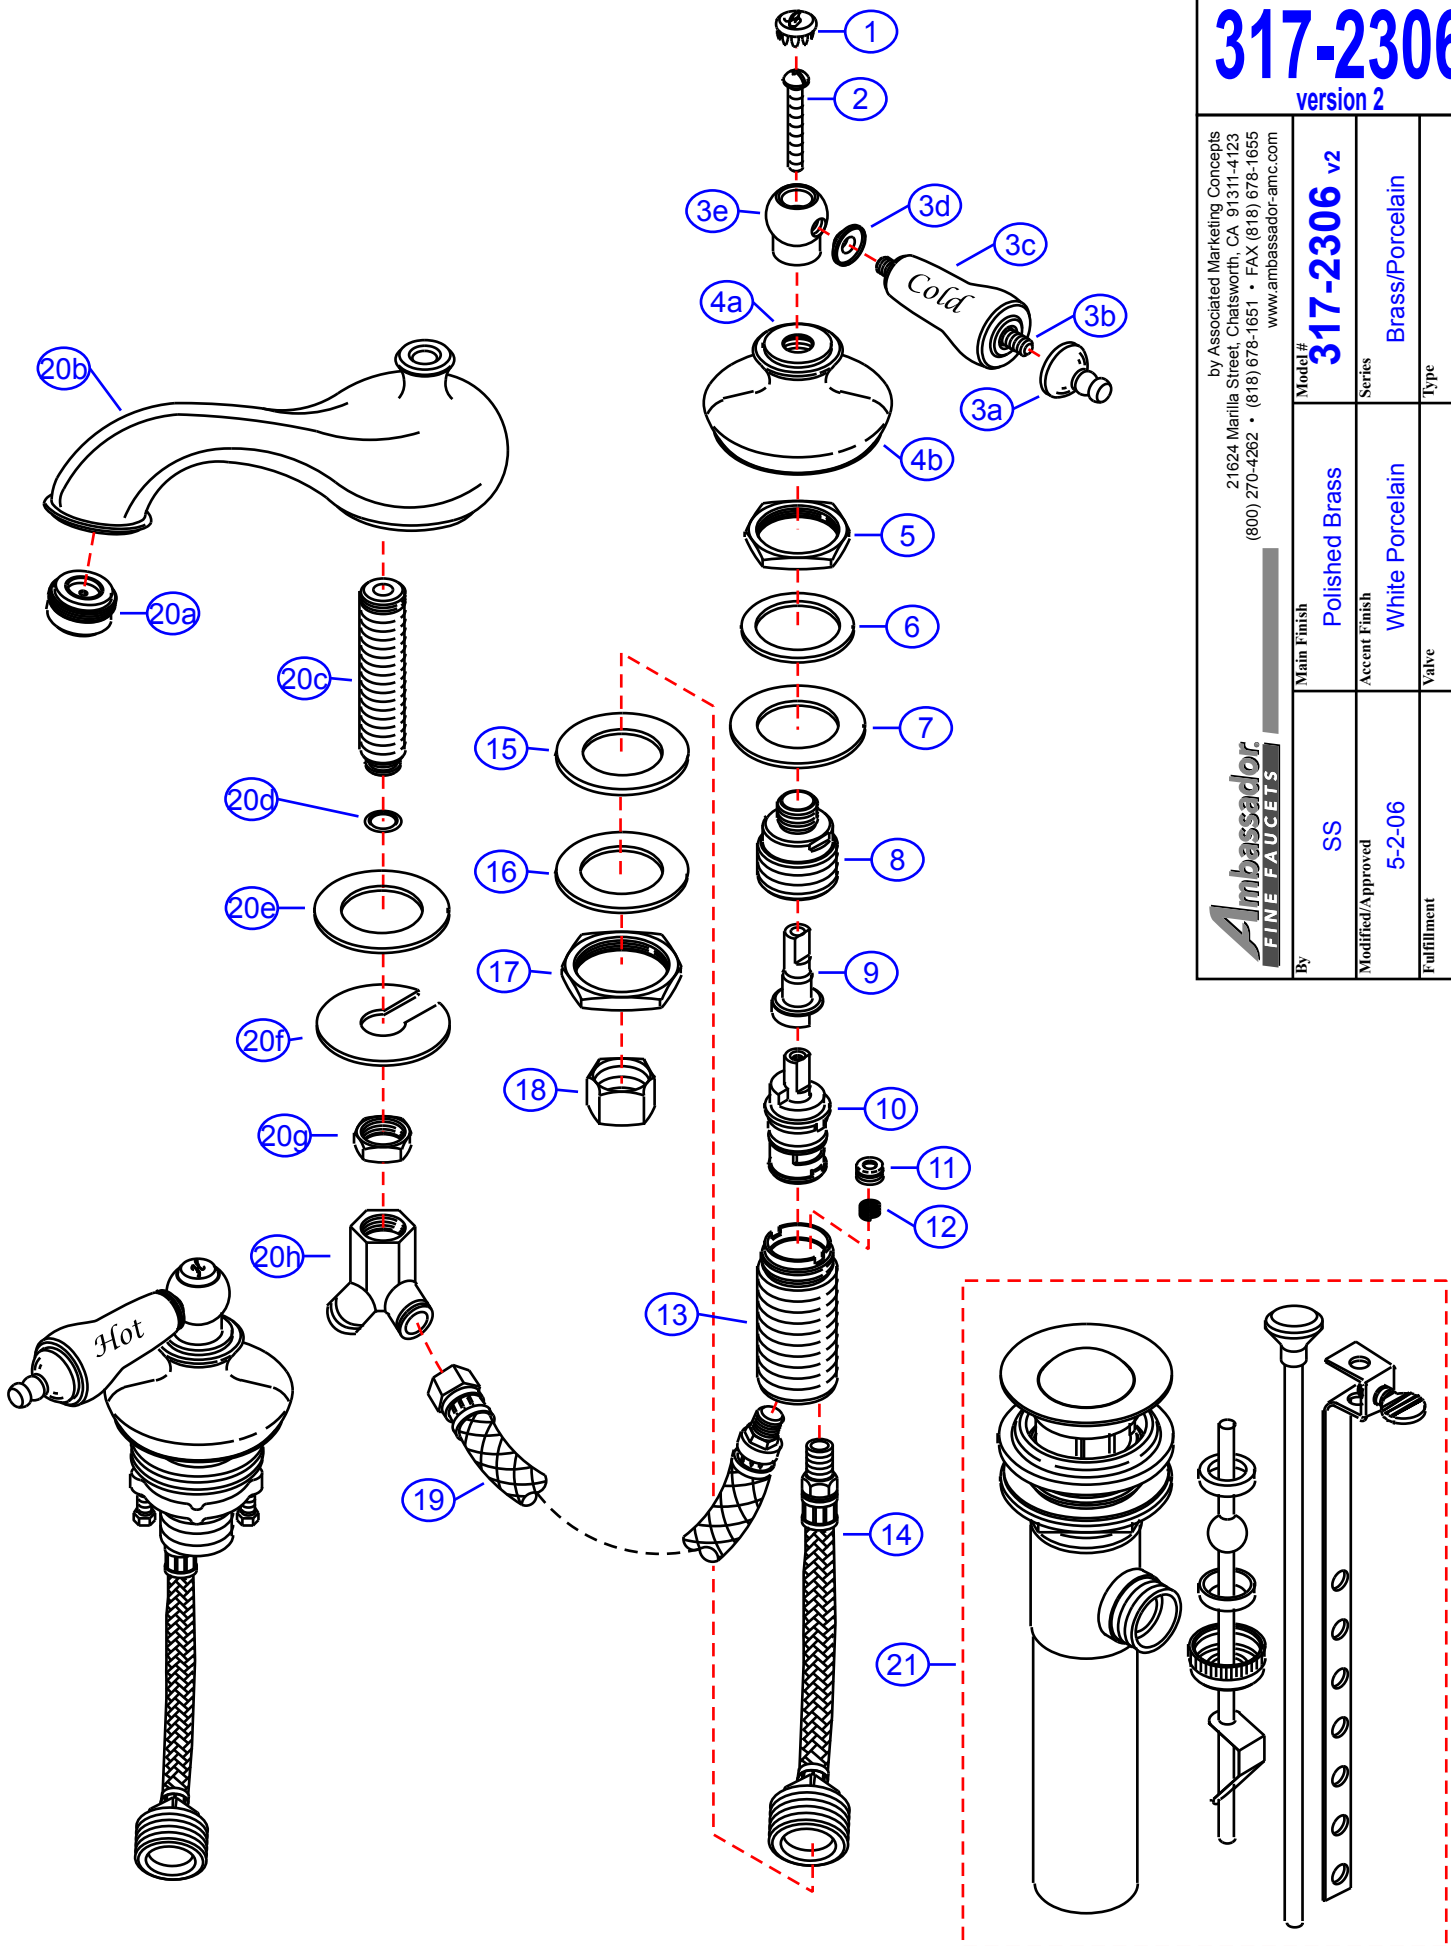

317-2306 v2

Brass/Porcelain 6-12" Widespread Lav- Std/PW

#	Description	Quantity	Part #	Finish
1	Cap "H"	1	E-206041HPB	Polished Brass
	Cap "C"	1	E-206041CPB	Polished Brass
2	Screw	2	E-008030	Metal
3	Brass/Porc. Wide. Handle (Hot)	1	G-xxxxXXH	Brass/Porcelain
	Brass/Porc. Wide. Handle (Cold)	1	G-xxxxXXC	Brass/Porcelain
3a	Handle Tip	2	G-xxxPB	Polished Brass
3b	Handle Rod	2	E-017045	Brass
3c	Handle (Brass/Porcelain) (Hot)	1	G-xxxx	Porcelain
	Handle (Brass/Porcelain) (Cold)	1	G-xxxx	Porcelain
3d	Handle Spacer	2	G-xxxxPB	Polished Brass
3e	Handle Head	2	E-226002PB	Polished Brass
4	Canopy	2	G-xxxxXX	Brass/Porcelain
4a	Canopy Threads	2	E-205007PB*	Polished Brass
4b	Canopy	2	G-xxxx	Porcelain
5	Mounting Nut	2	E-009034	Brass
6	Metal Washer	2	E-013019NI	Metal
7	Rubber Washer	2	E-010017	Rubber
8	Retainer Nut	2	E-016000	Brass
9	Adaptor (Hot)	1	E-110013HNI	Metal
	Adaptor (Cold)	1	E-110013CNI	Metal
10	Cartridge	2	E-507006N	Plastic/Brass
11	Seat	2	E-101000N	Rubber
12	Spring	2	E-005000	Metal
13	Valve Body	2	G-xxxx	Brass
14	Inlet Hose (Hot)	1	G-xxxx	Hose
	Inlet Hose (Cold)	1	G-xxxx	Hose
15	Rubber Washer	2	E-010017	Rubber
16	Metal Washer	2	E-013018NI	Metal
17	Lock Nut	2	G-xxxx	Brass
18	Connector Nuts	2	E-009016	Brass
19	Hose	2	E-105007N	Hose
20	Spout (Assembled)	1	G-xxxxPB	Polished Brass
20a	Aerator	1	E-500013NPB	Polished Brass
20b	Spout	1	E-100006NPB*	Polished Brass
20c	Shank	1	E-014011N*	Brass
20d	O-Ring	1	E-004026N	Rubber
20e	Rubber Spout Washer	1	E-010017	Rubber
20f	Metal Spout Washer	1	E-013006NI	Metal
20g	Spout Nut	1	E-009015	Brass
20h	"Y" Connector	1	E-015004N	Brass
19	Drain Kit (see "Drains" for parts)	1	G-xxxxPB	Polished Brass