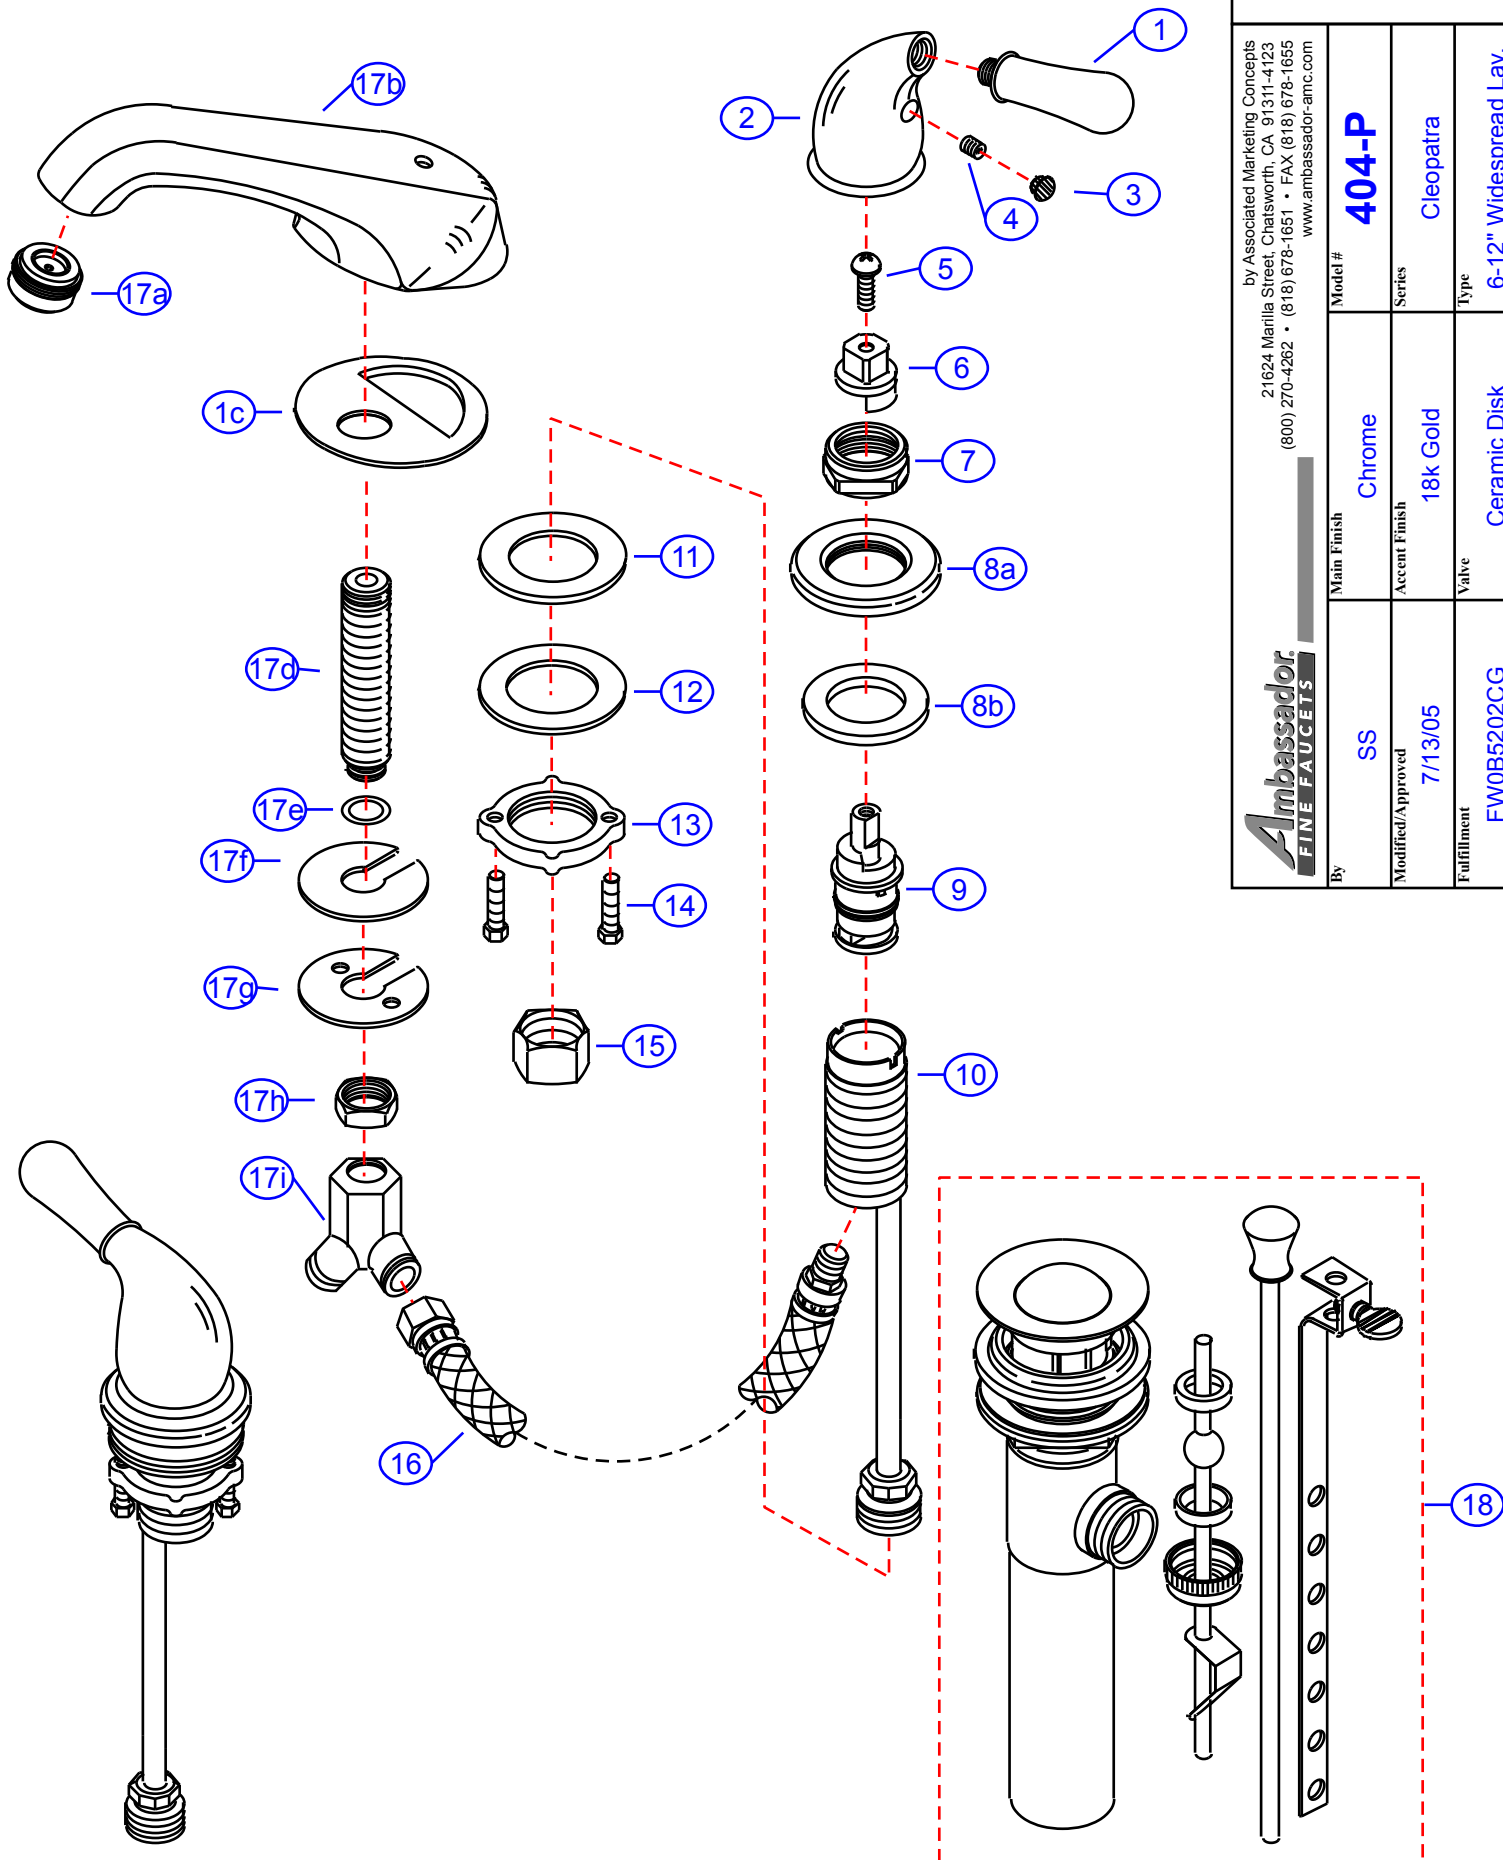

By	SS	Main Finish	Chrome	Model #	<b>404-P</b>
Modified/Approved	7/13/05	Accent Finish	18k Gold	Series	Cleopatra
Fulfillment	FW0B5202CG	Valve	Ceramic Disk	Type	6-12" Widespread Lav.

# 404-P

## Cleopatra 6-12" Widespread Lav- CD/CG

#	Description	Quantity	Part #	Finish
1	Handle Tip	2	E-108041GP	Gold
2	Handle Canopy	2	E-018052CP	Chrome
3	Red Plug	1	E-028046H	Rubber
	Blue Plug	1	E-028046C	Rubber
4	Set Screw	2	E-008003	Metal
5	Screw	2	E-008044CP	Chrome
6	Adapter (Hot)	1	E-110114H	Plastic
	Adapter (Cold)	1	E-110114C	Plastic
7	Retainer Nut	2	E-016002CP	Chrome
8	Escutcheon (Assembled)	2	EA-663201GP	Gold
8a	Escutcheon	2	E-204000GP*	Gold
8b	Washer	2	E-010020	Rubber
9	Cartridge (Hot)	1	E-507003NH	Ceramic Disc
	Cartridge (Cold)	1	E-507003NC	Ceramic Disc
10	Valve Body	2	E-002027N	Brass
11	Rubber Washer	2	E-010017	Rubber
12	Metal Washer	2	E-013018NI	Metal
13	Lock Nut	2	E-009012	Brass
14	Screw	4	E-008045	Metal
15	Connector Nuts	2	E-009016	Brass
16	Hose	2	E-105007N	Hose
17	Spout (Assembled)	1	EA-666403CG	Chrome/Gold
17a	Aerator	1	E-500013NGP	Gold
17b	Spout	1	E-100070NCP*	Chrome
17c	Gasket	1	E-060035	Foam
17d	Shank	1	E-014011N*	Brass
17e	O-Ring	1	E-004026N	Rubber
17f	Rubber Spout Washer	1	E-058094	Rubber
17g	Metal Spout Washer	1	E-013006NI	Metal
17h	Spout Nut	1	E-009015	Brass
17i	"Y" Connector	1	E-015004N	Brass
18	Drain Kit (see "Drains" for parts)	1	EA-505039CGL	Chrome/Gold