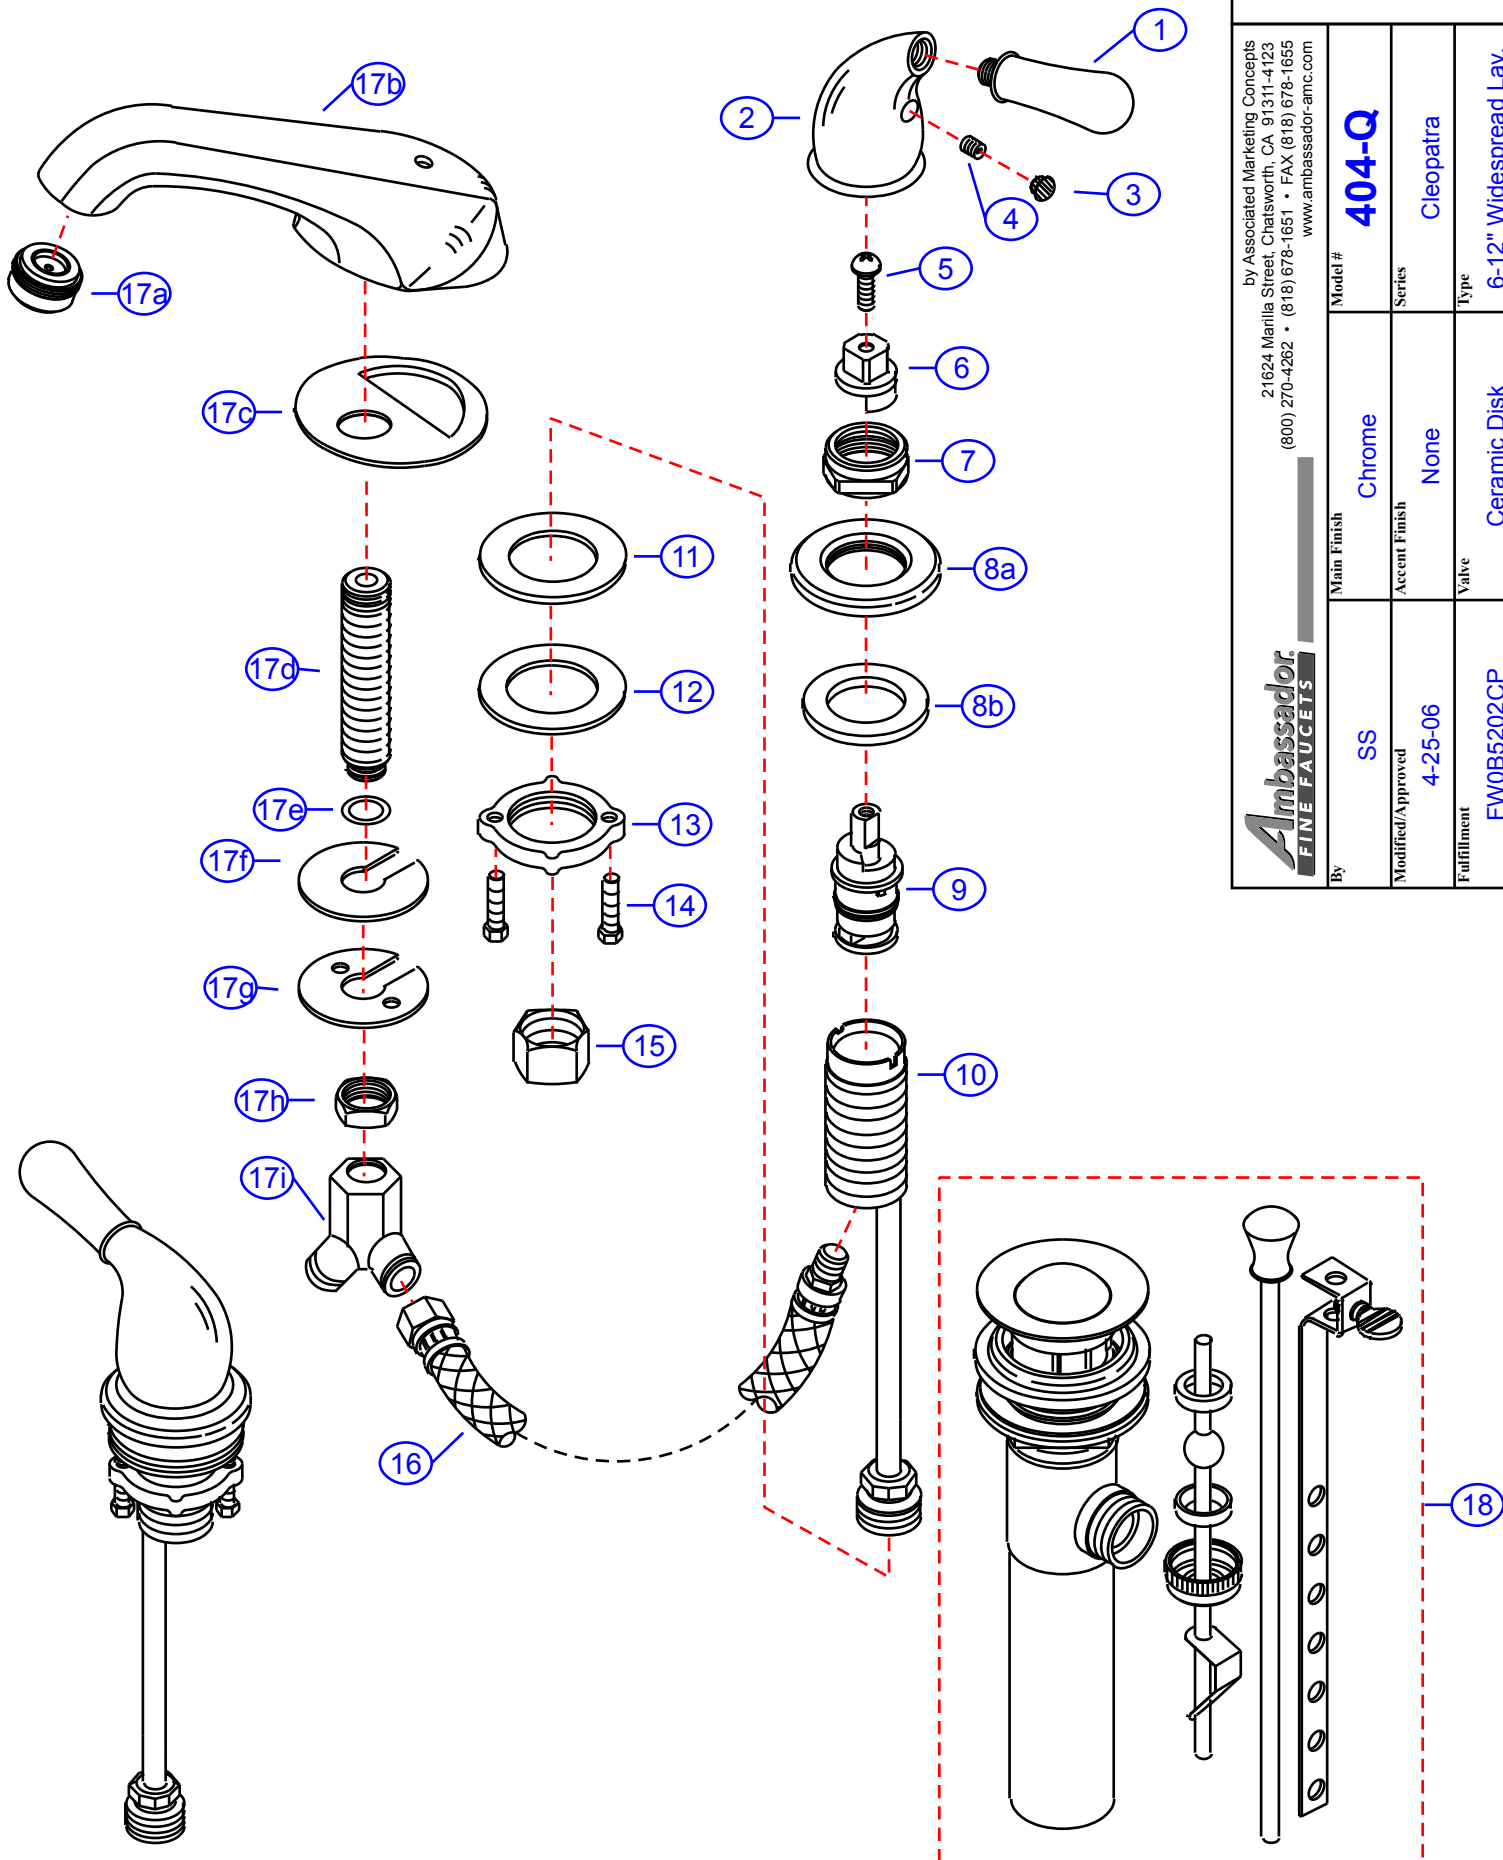

# 404-Q

by Associated Marketing Concepts  
 21624 Marilla Street, Chatsworth, CA 91311-4123  
 (800) 270-4262 • (818) 678-1651 • FAX (818) 678-1655  
 www.ambassador-amc.com

Model #	<b>404-Q</b>	
Series	Cleopatra	
Type	6-12" Widespread Lav.	
Main Finish	Chrome	
Accent Finish	None	
Valve	Ceramic Disk	
By	SS	
Modified/Approved	4-25-06	
Fulfillment	FW0B5202CP	

# 404-Q

## Cleopatra 6-12" Widespread Lav- CD/CP

#	Description	Quantity	Part #	Finish
1	Handle Tip	2	E-108041CP	Chrome
2	Handle Canopy	2	E-018052CP	Chrome
3	Red Plug	1	E-028046H	Rubber
	Blue Plug	1	E-028046C	Rubber
4	Set Screw	2	E-008003	Metal
5	Screw	2	E-008044CP	Chrome
6	Adapter (Hot)	1	E-110114H	Plastic
	Adapter (Cold)	1	E-110114C	Plastic
7	Retainer Nut	2	E-016002CP	Chrome
8	Escutcheon (Assembled)	2	EA-663201CP	Chrome
8a	Escutcheon	2	E-204000CP*	Chrome
8b	Washer	2	E-010020	Rubber
9	Cartridge (Hot)	1	E-507003NH	Ceramic Disc
	Cartridge (Cold)	1	E-507003NC	Ceramic Disc
10	Valve Body	2	E-002027N	Brass
11	Rubber Washer	2	E-010017	Rubber
12	Metal Washer	2	E-013018NI	Metal
13	Lock Nut	2	E-009012	Brass
14	Screw	4	E-008045	Metal
15	Connector Nuts	2	E-009016	Brass
16	Hose	2	E-105007N	Hose
17	Spout (Assembled)	1	EA-666403CP	Chrome
17a	Aerator	1	E-500013NCP	Chrome
17b	Spout	1	E-100070NCP*	Chrome
17c	Gasket	1	E-060035	Foam
17d	Shank	1	E-014011N*	Brass
17e	O-Ring	1	E-004026N	Rubber
17f	Rubber Spout Washer	1	E-058094	Rubber
17g	Metal Spout Washer	1	E-013006NI	Metal
17h	Spout Nut	1	E-009015	Brass
17i	"Y" Connector	1	E-015004N	Brass
18	Drain Kit (see "Drains" for parts)	1	EA-505039CPL	Chrome