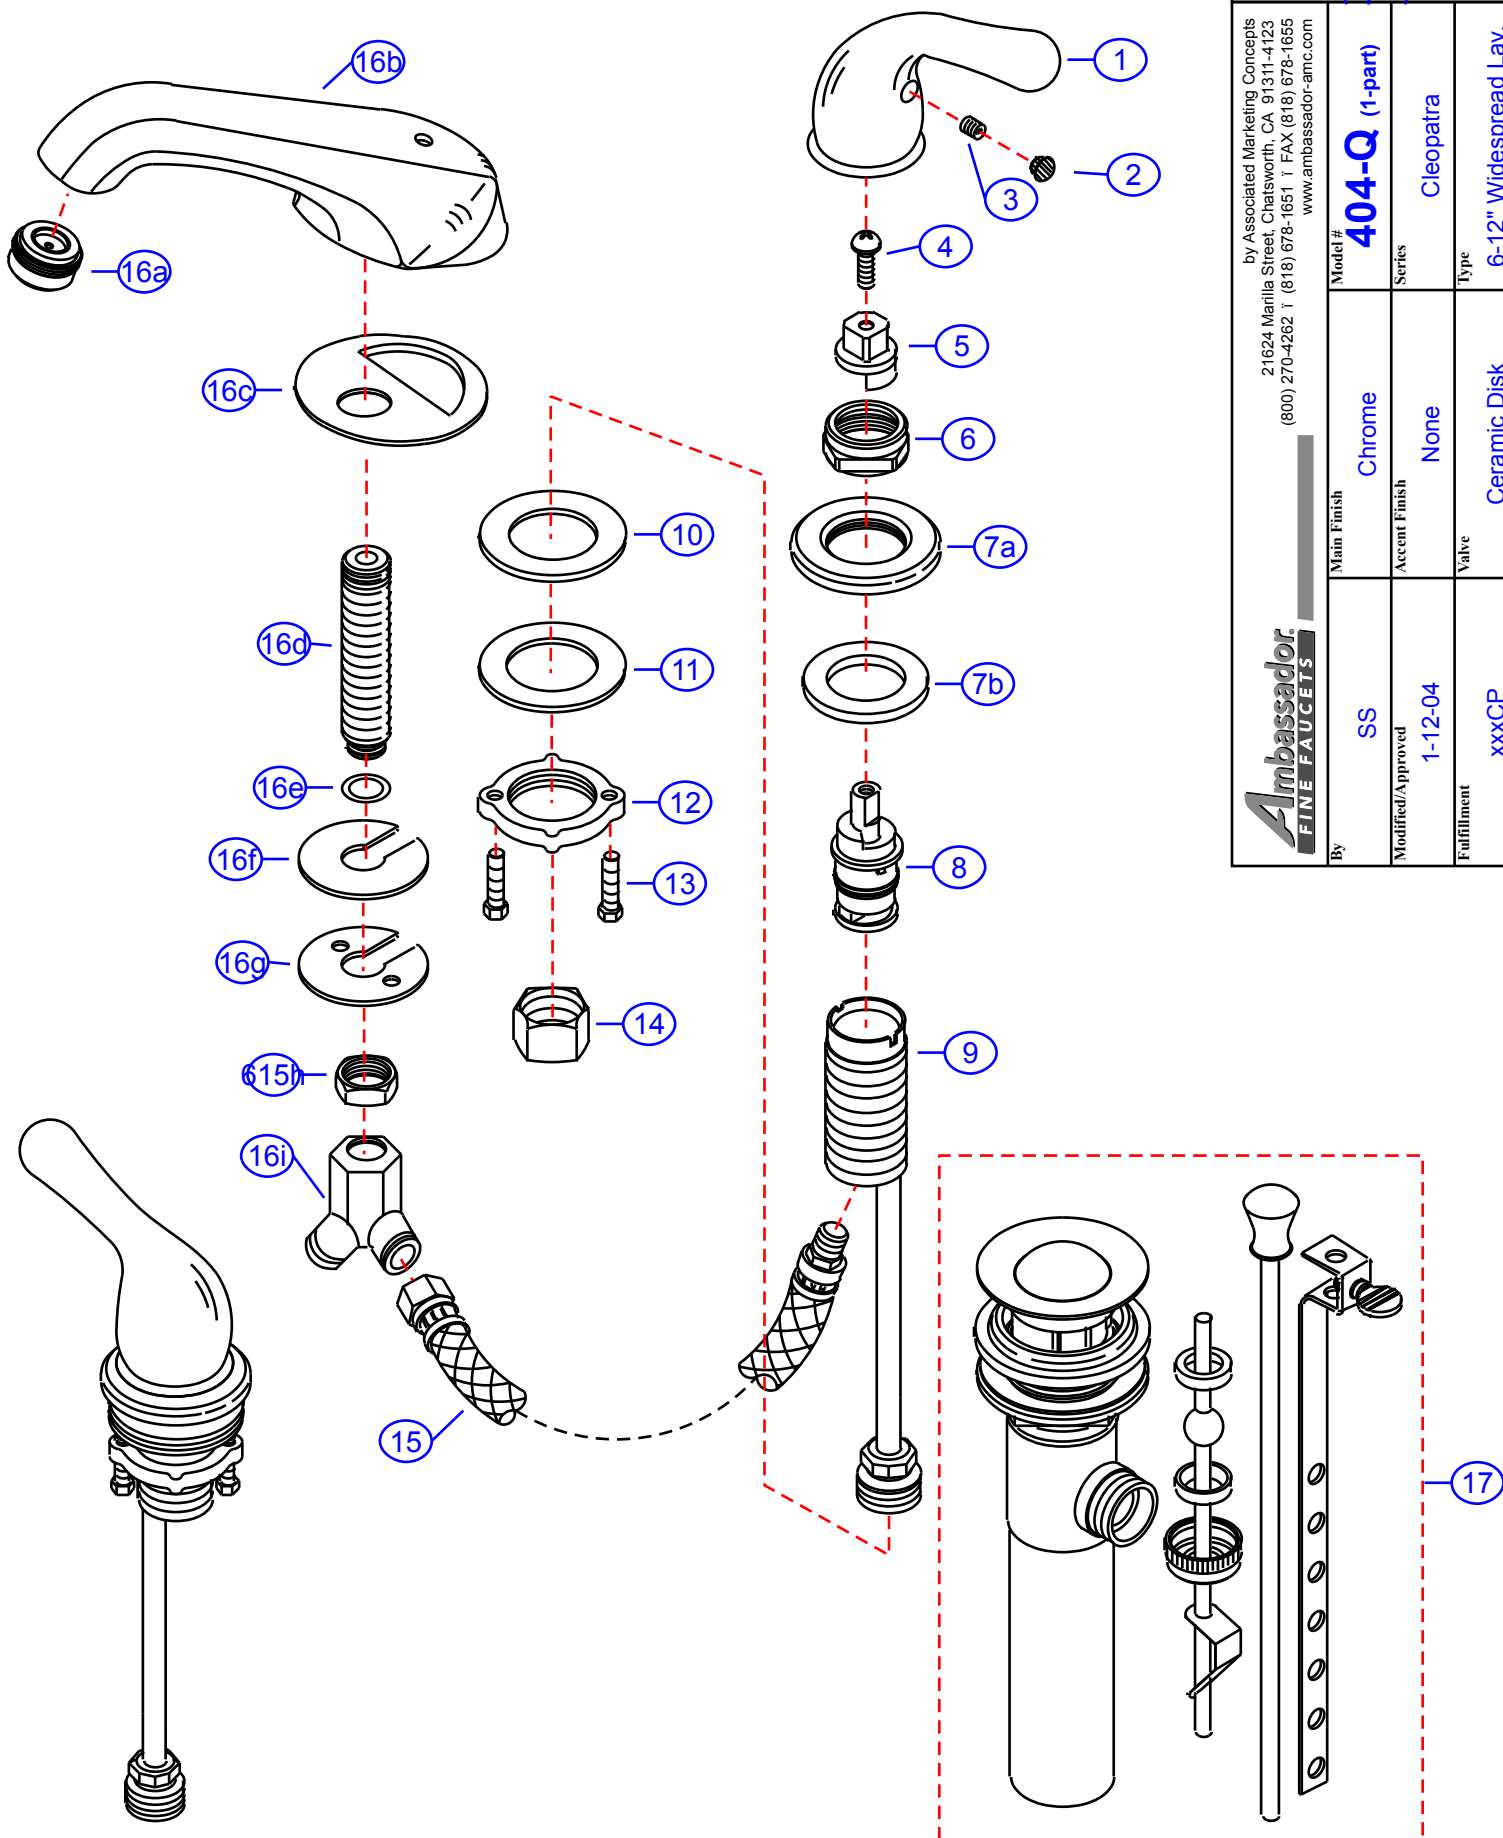

404-Q

(1-part)

by Associated Marketing Concepts
 21624 Marilla Street, Chatsworth, CA 91311-4123
 (800) 270-4262 | (818) 678-1651 | FAX (818) 678-1655
 www.ambassador-amc.com

Model #	404-Q (1-part)		
Series	Cleopatra		
Type	6-12" Widespread Lav.		
By	SS	Chrome	
Modified/Approved	1-12-04	None	
Fulfillment	xxxCP	Ceramic Disk	

404-Q (1-Part)

Cleopatra 6-12" Widespread Lav- CD/CP

#	Description	Quantity	Part #	Finish
1	Handle	2	E-029032CP	Chrome
2	Red Plug	1	E-028046H	Rubber
	Blue Plug	1	E-028046C	Rubber
3	Set Screw	2	E-008003	Metal
4	Screw	2	E-008044CP	Chrome
5	Adapter (Hot)	1	E-110114H	Plastic
	Adapter (Cold)	1	E-110114C	Plastic
6	Retainer Nut	2	E-016002CP	Chrome
7	Escutcheon (Assembled)	2	EA-663201CP	Chrome
7a	Escutcheon	2	E-204000CP*	Chrome
7b	Washer	2	E-010020	Rubber
8	Cartridge (Hot)	1	E-507003NH	Ceramic Disc
	Cartridge (Cold)	1	E-507003NC	Ceramic Disc
9	Valve Body	2	E-002027N	Brass
10	Rubber Washer	2	E-010017	Rubber
11	Metal Washer	2	E-013018NI	Metal
12	Lock Nut	2	E-009012	Brass
13	Screw	4	E-008045	Metal
14	Connector Nuts	2	E-009016	Brass
15	Hose	2	E-105007N	Hose
16	Spout (Assembled)	1	EA-666403CP	Chrome
16a	Aerator	1	E-500013NCP	Chrome
16b	Spout	1	E-100070NCP*	Chrome
16c	Gasket	1	E-060035	Foam
16d	Shank	1	E-014011N*	Brass
16e	O-Ring	1	E-004026N	Rubber
16f	Rubber Spout Washer	1	E-058094	Rubber
16g	Metal Spout Washer	1	E-013006NI	Metal
16h	Spout Nut	1	E-009015	Brass
16i	"Y" Connector	1	E-015004N	Brass
17	Drain Kit (see "Drains" for parts)	1	EA-505039CPL	Chrome

* Grayed parts are not available individually. "Assembled" item required.

by Associated Marketing Concepts
 21624 Marilla Street, Chatsworth, CA 91311-4123
 (800) 270-4262 * (818) 678-1651 * FAX (818) 678-1655
www.ambassador-amc.com