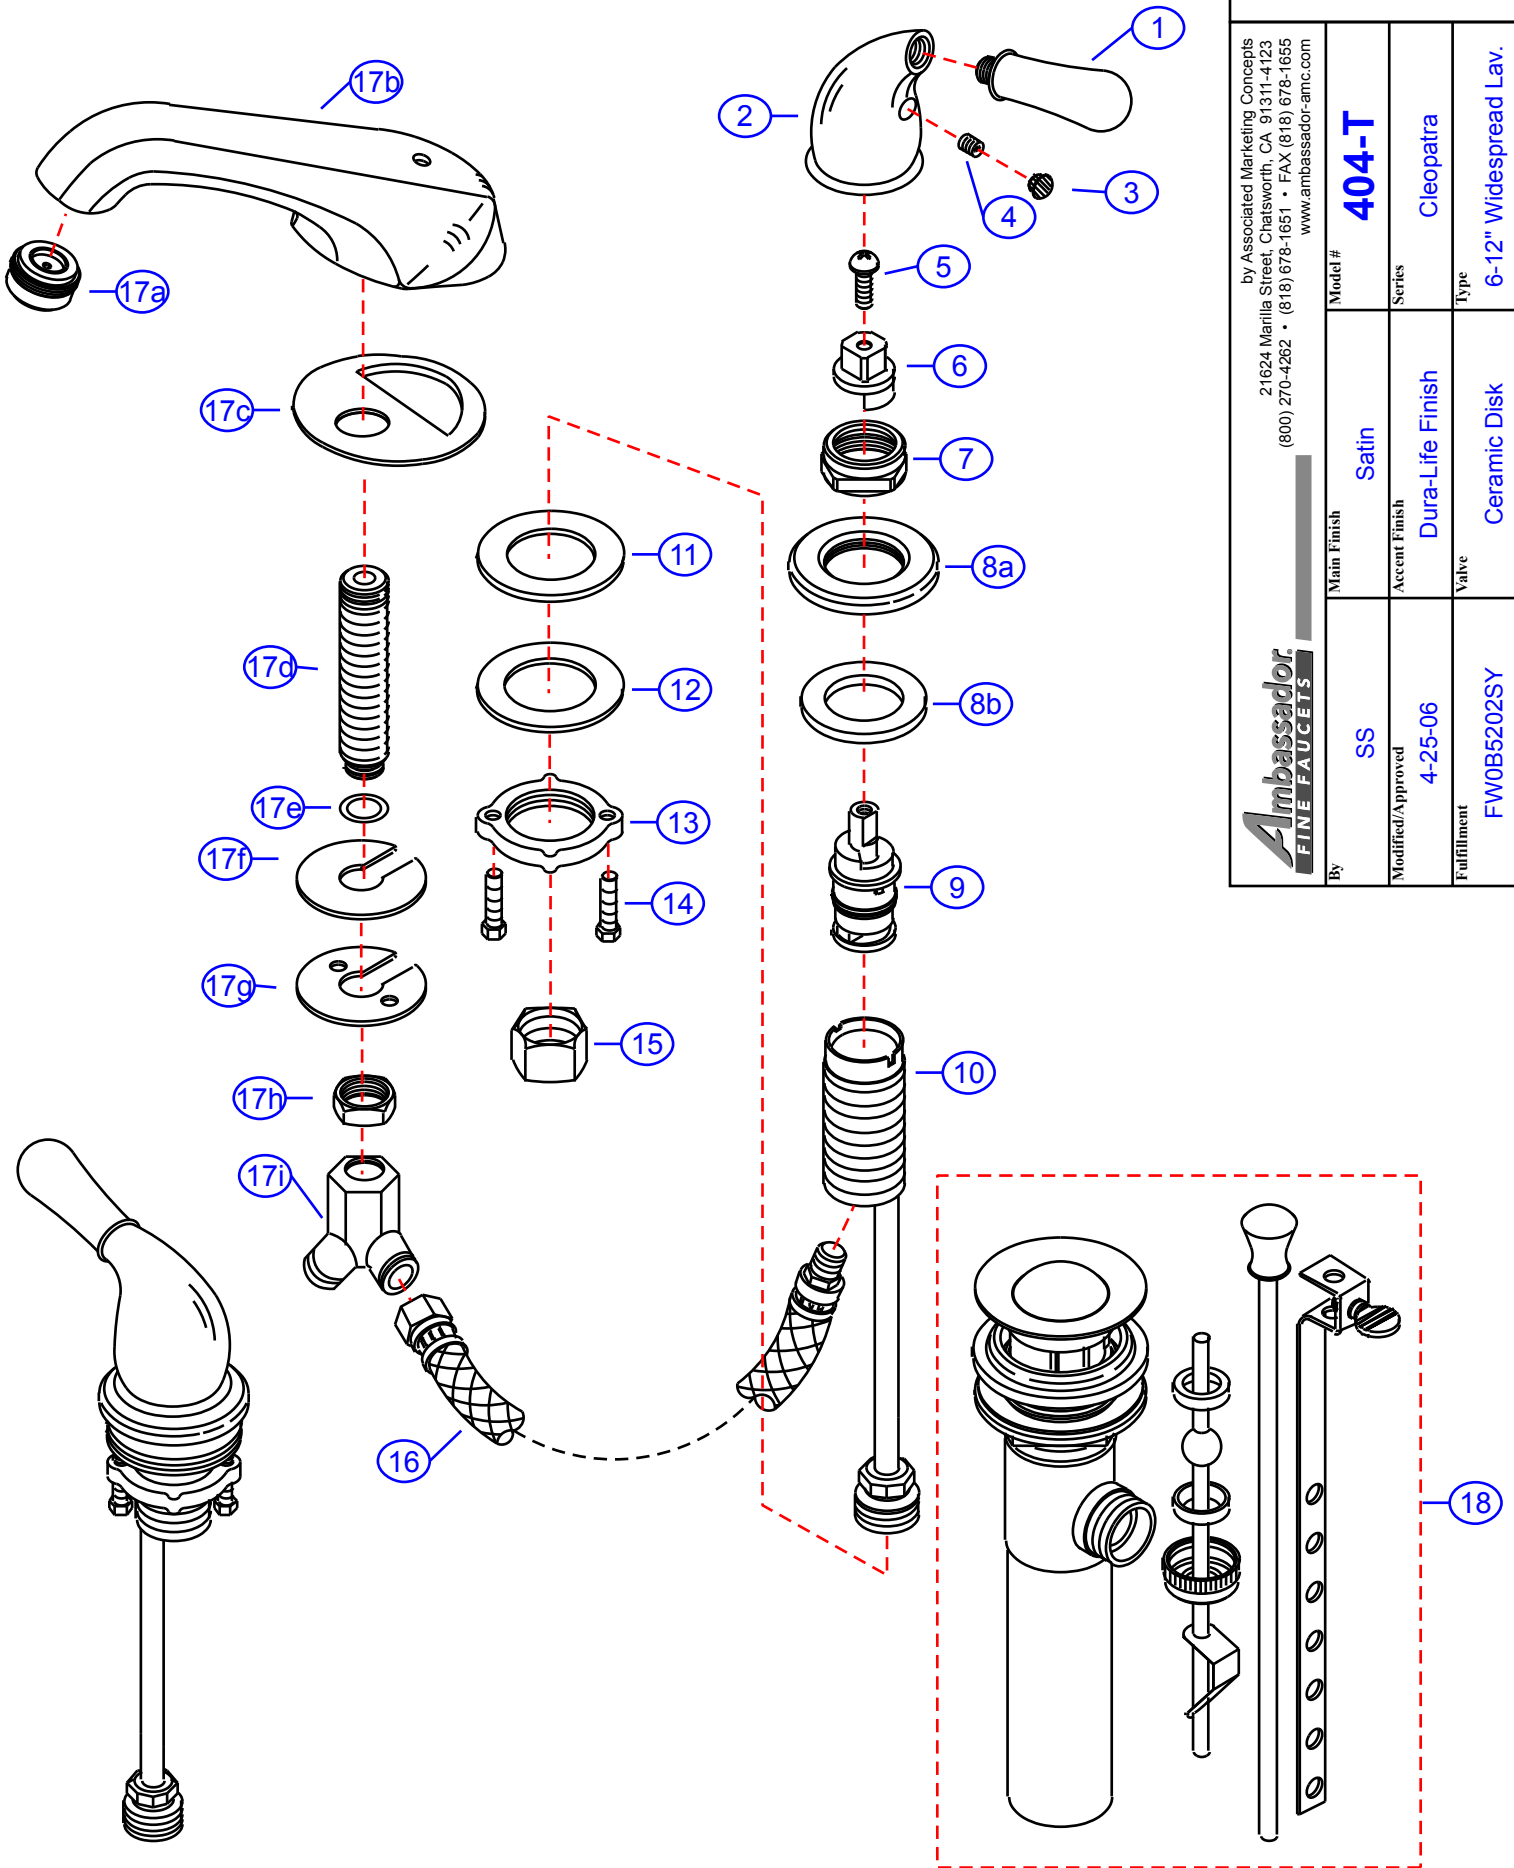

404-T

by Associated Marketing Concepts
21624 Marilla Street, Chatsworth, CA 91311-4123
(800) 270-4262 • (818) 678-1651 • FAX (818) 678-1655
www.ambassador-amc.com

Ambassador
FINE FAUCETS

By	SS	Main Finish	Satin	Model #	404-T
Modified/Approved	4-25-06	Accent Finish	Dura-Life Finish	Series	Cleopatra
Fulfillment	FW0B5202SY	Valve	Ceramic Disk	Type	6-12" Widespread Lav.