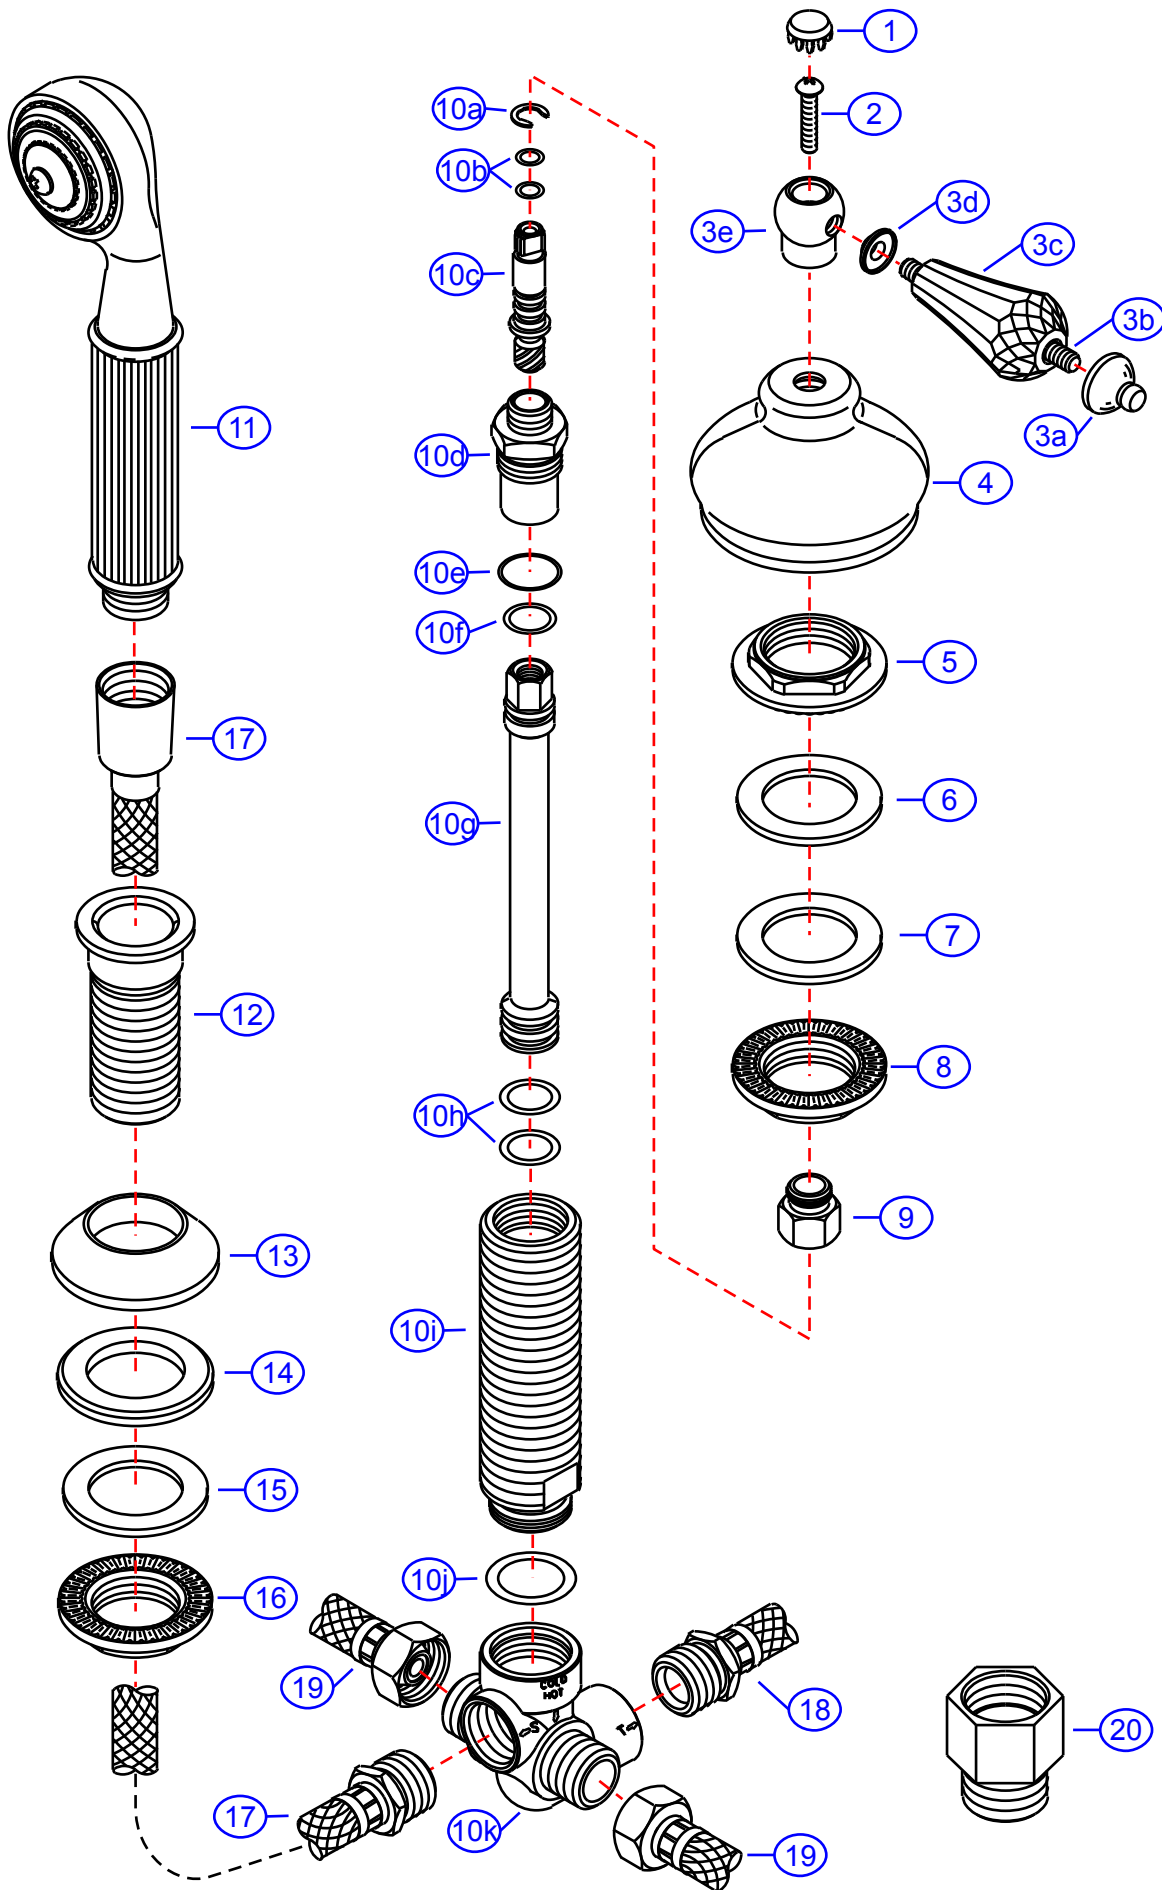

# 210-C

version 2

by Associated Marketing Concepts  
 21624 Marilla Street, Chatsworth, CA 91311-4123  
 (800) 270-4262 | (818) 678-1651 | FAX (818) 678-1655  
 www.ambassador-amc.com

By	SS	Chrome	Model #	210-C v2
Modified/Approved	7-8-04	Acrylic	Series	Crystal
Fulfillment	xxxxCP	Valve	Type	Roman Hand Sprayer Kit

# 210-C v2

## Crystal Roman Hand Sprayer Kit- CP

#	Description	Quantity	Part #	Finish
1	Cap "Blank"	1	E-206041CP	Chrome
2	Handle Screw	1	E-008038CP	Chrome
3	Crystal Handle	1	G-A90130CP	Chrome/Crystal
3a	Handle Tip	1	E-109003CP	Chrome
3b	Handle Rod	1	E-017045CP	Chrome
3c	Handle (Crystal)	1	E-108034	Acrylic
3d	Handle Spacer	1	E-107034CP	Chrome
3e	Handle Head	1	E-226002CP	Chrome
4	Canopy	1	E-018081CP	Chrome
5	Lock Nut	1	E-054026	Brass
6	Rubber Washer	1	E-010022	Rubber
7	Rubber Washer	1	E-010022	Rubber
8	Lock Nut	1	E-054026	Brass
9	Adapter	1	E-057056	Brass
10	Diverter Valve (Assembled)	1	EA-501122CP	Chrome
10a	"C" Clip	1	E-012014*	Metal
10b	O-Ring	2	E-048089*	Rubber
10c	Stem	1	E-017060CP*	Chrome
10d	Stem Body	1	E-034030CP*	Chrome
10e	O-Ring	1	E-063040*	Rubber
10f	O-Ring	1	E-048011*	Rubber
10g	Plunger	1	E-024046*	Brass
10h	O-Ring	2	E-048075*	Rubber
10i	Valve Body	1	E-014062CP*	Chrome
10j	O-Ring	1	E-048073*	Rubber
10k	Hose Port	1	E-055042CP*	Chrome
11	Sprayer	1	E-S2110200CP	Chrome
12	Spray Hose Sleeve	1	E-017007CP	Chrome
13	Sleeve Holder	1	E-222002CP	Chrome
14	Gasket	1	E-010020	Rubber
15	Rubber Washer	1	E-010023	Rubber
16	Lock Nut	1	E-054025	Brass
17	Sprayer Hose	1	E-511005CP	Chrome
18	Tub Spout Hose	1	E-105008	Hose
19	Hose Hot/Cold	2	E-105037	Hose
20	Adapter	1	E-039008	Brass