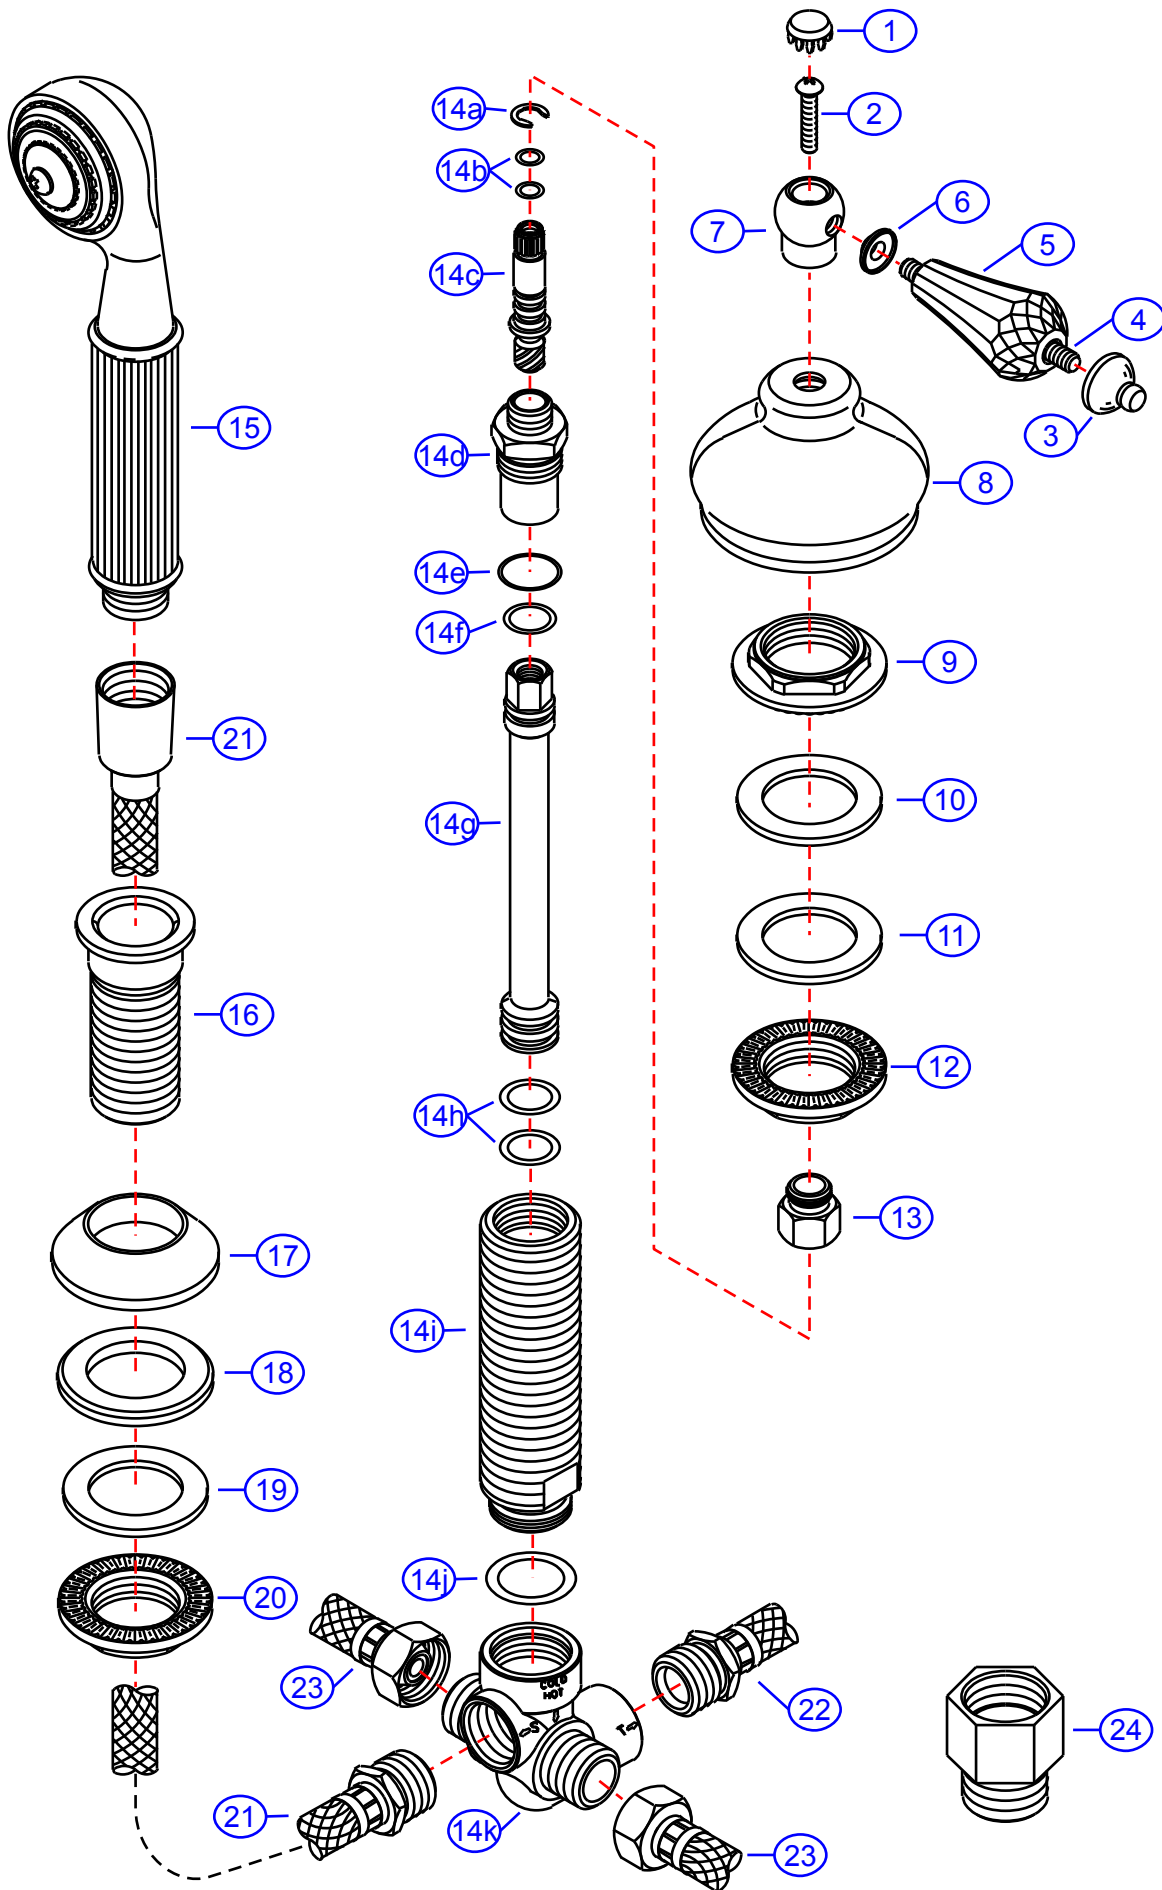

210-C

version 3

by Associated Marketing Concepts
 21624 Marilla Street, Chatsworth, CA 91311-4123
 (800) 270-4262 | (818) 678-1651 | FAX (818) 678-1655
 www.ambassador-amc.com

Ambassador
 FINE FAUCETS

By	SS	Chrome	Model #	210-C v3
Modified/Approved	7-8-04	Acrylic	Series	Crystal
Fulfillment	A663451CP	Valve	Type	Roman Hand Sprayer Kit

210-C v3

Crystal Roman Hand Sprayer Kit- CP

#	Description	Quantity	Part #	Finish
1	Cap "Blank"	1	E-206041CP	Chrome
2	Handle Screw	1	E-008038CP	Chrome
3	Handle Tip	1	E-109003CP	Chrome
4	Handle Rod	1	E-017045CP	Chrome
5	Handle (Crystal)	1	E-108034	Acrylic
6	Handle Spacer	1	E-107034CP	Chrome
7	Handle Head	1	E-226011CP	Chrome
8	Canopy	1	E-018081CP	Chrome
9	Lock Nut	1	E-054026	Brass
10	Rubber Washer	1	E-010022	Rubber
11	Rubber Washer	1	E-010022	Rubber
12	Lock Nut	1	E-054026	Brass
13	Adapter	1	E-057056	Brass
14	Diverter Valve (Assembled)	1	EA-501122CP	Chrome
14a	"C" Clip	1	E-012014*	Metal
14b	O-Ring	2	E-048089*	Rubber
14c	Stem	1	E-017060CP*	Chrome
14d	Stem Body	1	E-034030CP*	Chrome
14e	O-Ring	1	E-063040*	Rubber
14f	O-Ring	1	E-048011*	Rubber
14g	Plunger	1	E-024046*	Brass
14h	O-Ring	2	E-048075*	Rubber
14i	Valve Body	1	E-014062CP*	Chrome
14j	O-Ring	1	E-048073*	Rubber
14k	Hose Port	1	E-055042CP*	Chrome
15	Sprayer	1	E-S2110200CP	Chrome
16	Spray Hose Sleeve	1	E-017007CP	Chrome
17	Sleeve Holder	1	E-222002CP	Chrome
18	Gasket	1	E-010020	Rubber
19	Rubber Washer	1	E-010023	Rubber
20	Lock Nut	1	E-054025	Brass
21	Sprayer Hose	1	E-511005CP	Chrome
22	Tub Spout Hose	1	E-105008	Hose
23	Hose Hot/Cold	2	E-105037	Hose
24	Adapter	1	E-039008	Brass