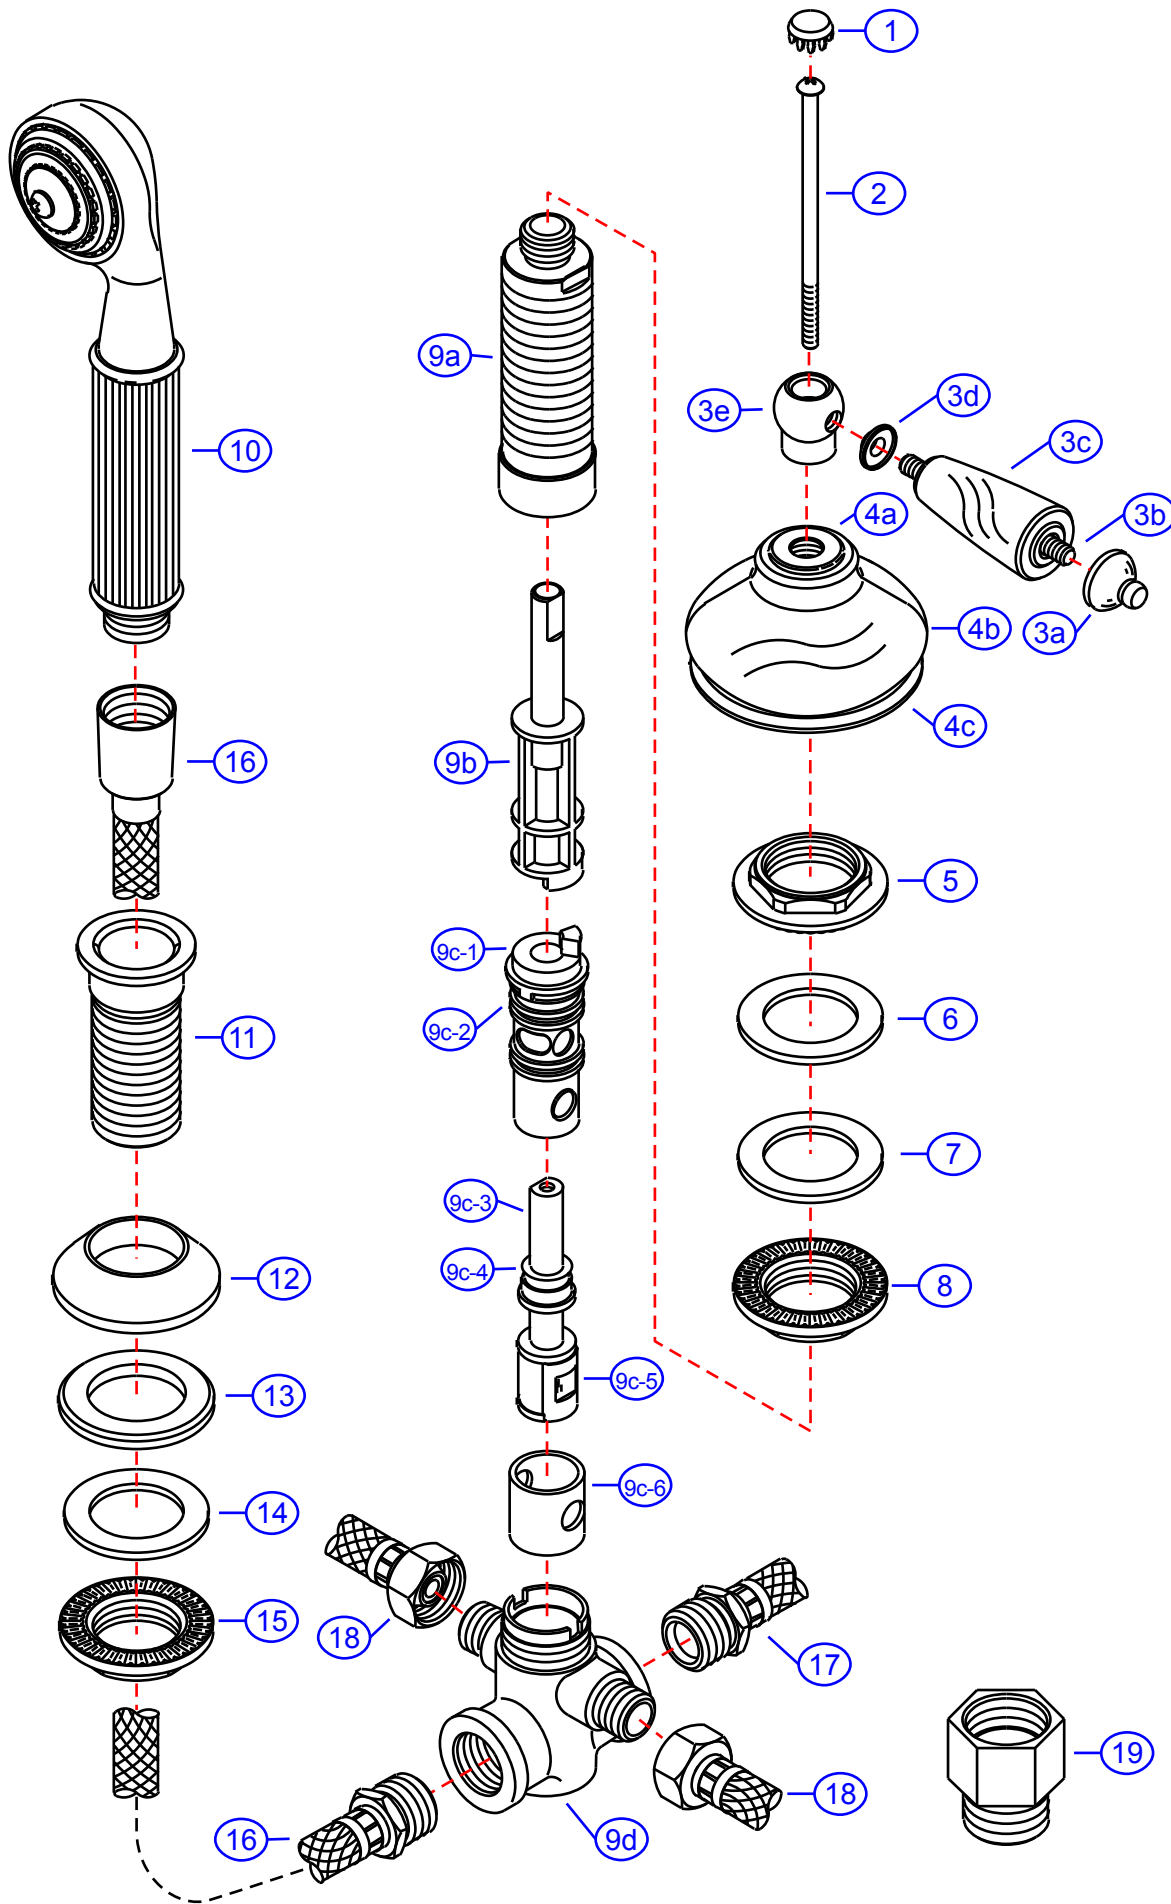

# 210-G

version 1

by Associated Marketing Concepts  
 21624 Marilla Street, Chatsworth, CA 91311-4123  
 (800) 270-4262 | (818) 678-1651 | FAX (818) 678-1655  
 www.ambassador-amc.com

By	SS	Chrome	Model #	210-G v1	
Modified/Approved	7-13-04	Gray Marble	Series	Gray Marble	
Fulfillment	xxxxCW	Valve	NA	Type	Roman Hand Sprayer Kit

# 210-G v1

## Gray Marble Roman Hand Sprayer Kit- CP

#	Description	Quantity	Part #	Finish
1	Cap "Blank"	1	E-206041CP	Chrome
2	Handle Screw	1	G-xxxx	Metal
3	Handle Marble	1	G-A90132CP	Chrome/Marble
3a	Handle Tip	1	E-109003CP	Chrome
3b	Handle Rod	1	E-017045	Metal
3c	Handle (Marble)	1	E-108027	Marble
3d	Handle Spacer	1	E-107034CP	Chrome
3e	Handle Head	1	E-226002CP	Chrome
4	Canopy (Assembled)	1	G-AxxxxCP	Chrome/Marble
4a	Canopy Threads	1	E-205008CP*	Chrome
4b	Canopy	1	E-018004*	Marble
4c	Base	1	E-215021CP*	Chrome
5	Lock Nut	1	G-xxxx	Brass
6	Rubber Washer	1	E-010022	Rubber
7	Rubber Washer	1	E-010022	Rubber
8	Lock Nut	1	G-xxxx	Brass
9	Diverter Valve (Assembled)	1	G-Axxxx	Brass
9a	Valve Body	1	G-xxxx	Brass
9b	Stem Extention	1	E-110009H	Plastic/Brass
9c	Diverter Cartridge	1	EA-501016	Plastic
9c-1	Diverter Cartridge Housing	1	E-214008*	Plastic
9c-2	O-Ring	1	E-004037*	Rubber
9c-3	Diverter Cartridge Body	1	E-208023*	Plastic
9c-4	O-Ring	1	E-004011*	Rubber
9c-5	Diverter Cartridge Stopper	1	E-010047*	Plastic
9c-6	Diverter Cartridge Boot	1	E-010015*	Rubber
9d	Hose Port	1	G-xxxx	Brass
10	Sprayer	1	E-S2110200CP	Chrome
11	Spray Hose Sleeve	1	E-017007CP	Chrome
12	Sleeve Holder	1	E-222002CP	Chrome
13	Gasket	1	E-010020	Rubber
14	Rubber Washer	1	E-010023	Rubber
15	Lock Nut	1	E-054025	Brass
16	Sprayer Hose	1	E-511005CP	Chrome
17	Tub Spout Hose	1	E-105008	Hose
18	Hose Hot/Cold	2	E-105037	Hose
19	Adapter	1	E-039008	Brass