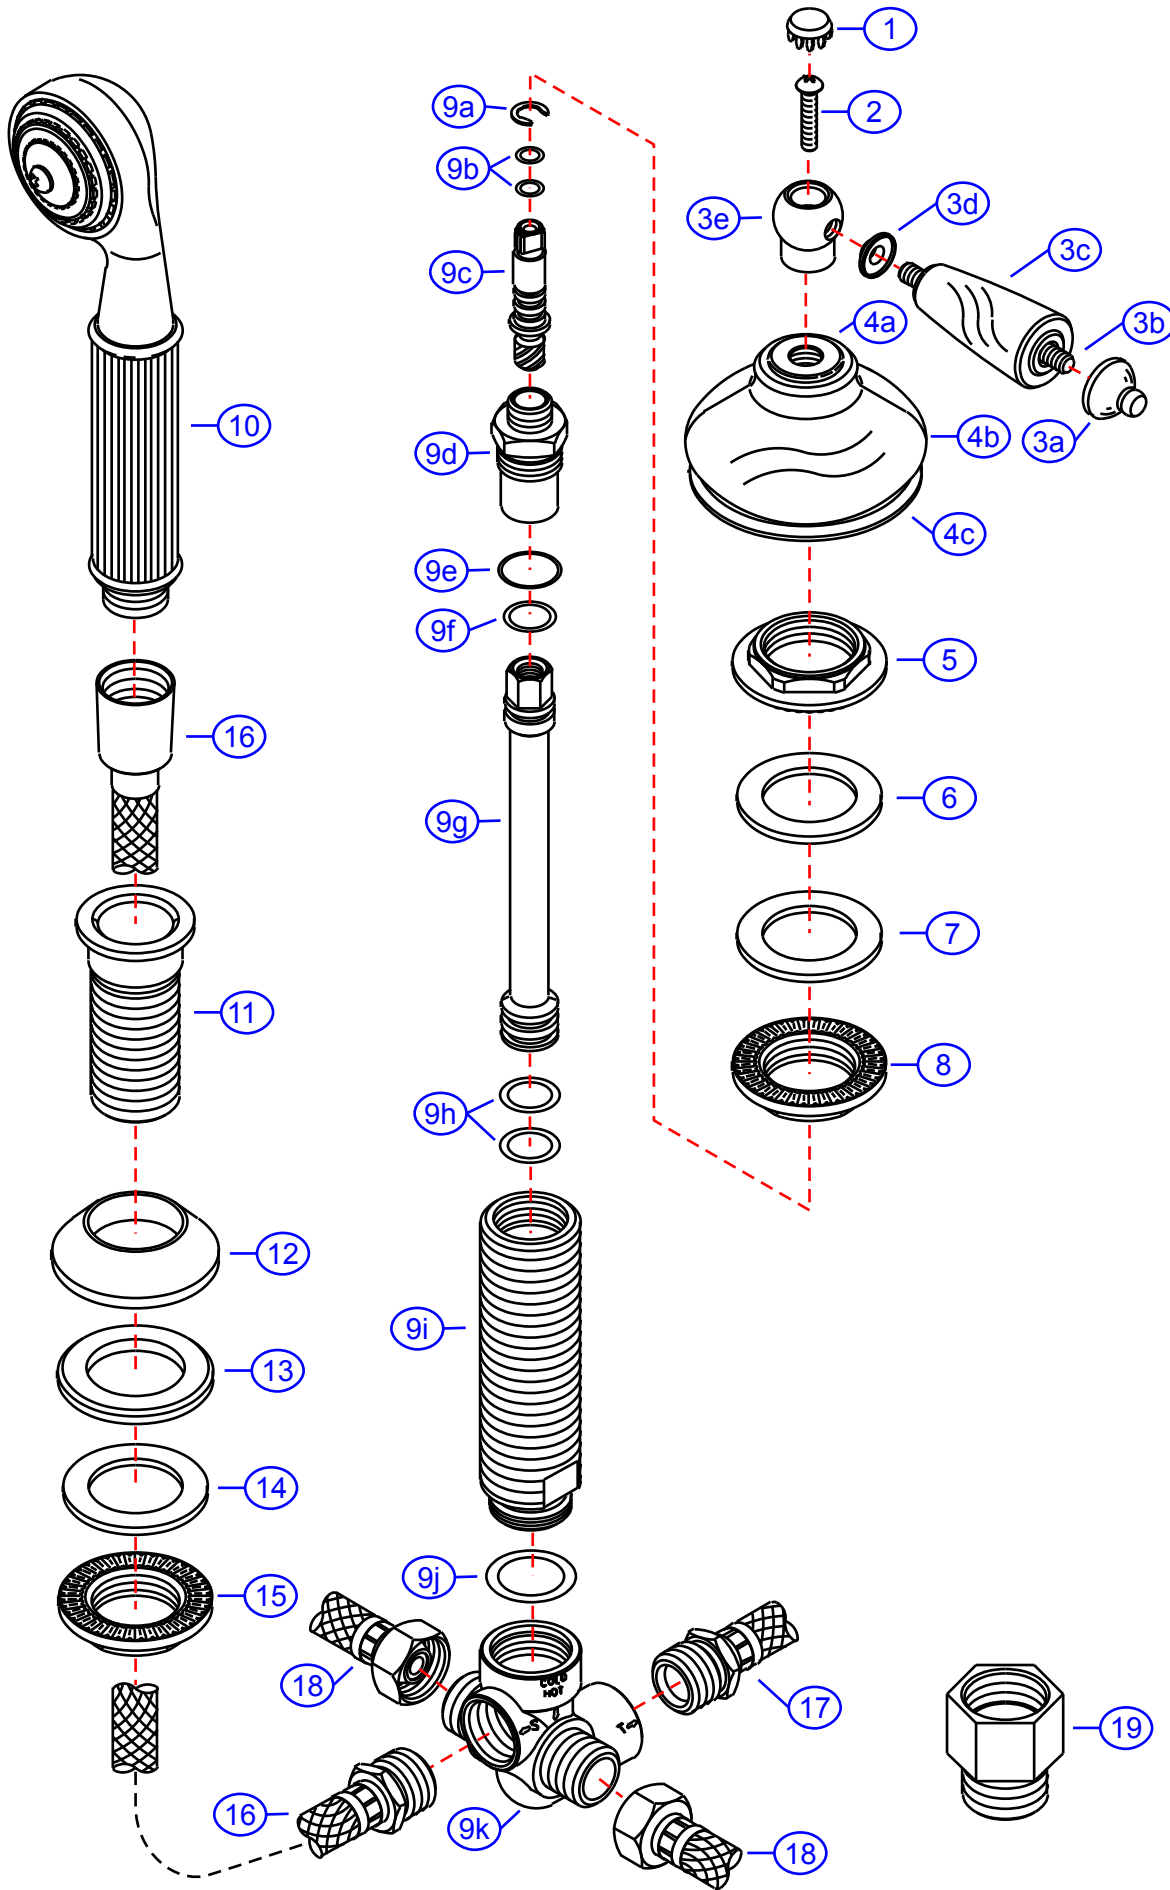

210-G

version 2

by Associated Marketing Concepts
 21624 Marilla Street, Chatsworth, CA 91311-4123
 (800) 270-4262 | (818) 678-1651 | FAX (818) 678-1655
 www.ambassador-amc.com

By	SS	Chrome	Model #	210-G v2
Modified/Approved	7-13-04	Gray Marble	Series	Gray Marble
Fulfillment	xxxxCW	Valve	Type	Roman Hand Sprayer Kit

210-G v2

Gray Marble Roman Hand Sprayer Kit- CP

#	Description	Quantity	Part #	Finish
1	Cap "Blank"	1	E-206041CP	Chrome
2	Handle Screw	1	E-008038CP	Chrome
3	Handle Marble	1	G-A90132CP	Chrome/Marble
3a	Handle Tip	1	E-109003CP	Chrome
3b	Handle Rod	1	E-017045	Metal
3c	Handle (Marble)	1	E-108027	Marble
3d	Handle Spacer	1	E-107034CP	Chrome
3e	Handle Head	1	E-226002CP	Chrome
4	Canopy (Assembled)	1	G-AxxxxCP	Chrome/Marble
4a	Canopy Threads	1	E-205008CP*	Chrome
4b	Canopy	1	E-018004*	Marble
4c	Base	1	E-215021CP*	Chrome
5	Lock Nut	1	E-054026	Brass
6	Rubber Washer	1	E-010022	Rubber
7	Rubber Washer	1	E-010022	Rubber
8	Lock Nut	1	E-054026	Brass
9	Diverter Valve (Assembled)	1	EA-501122CP	Chrome
9a	"C" Clip	1	E-012014*	Metal
9b	O-Ring	2	E-048089*	Rubber
9c	Stem	1	E-017060CP*	Chrome
9d	Stem Body	1	E-034030CP*	Chrome
9e	O-Ring	1	E-063040*	Rubber
9f	O-Ring	1	E-048011*	Rubber
9g	Plunger	1	E-024046*	Brass
9h	O-Ring	2	E-048075*	Rubber
9i	Valve Body	1	E-014062CP*	Chrome
9j	O-Ring	1	E-048073*	Rubber
9k	Hose Port	1	E-055042CP*	Chrome
10	Sprayer	1	E-S2110200CP	Chrome
11	Spray Hose Sleeve	1	E-017007CP	Chrome
12	Sleeve Holder	1	E-222002CP	Gold
13	Gasket	1	E-010020	Rubber
14	Rubber Washer	1	E-010023	Rubber
15	Lock Nut	1	E-054025	Brass
16	Sprayer Hose	1	E-511005CP	Chrome
17	Tub Spout Hose	1	E-105008	Hose
18	Hose Hot/Cold	2	E-105037	Hose
19	Adapter	1	E-039008	Brass