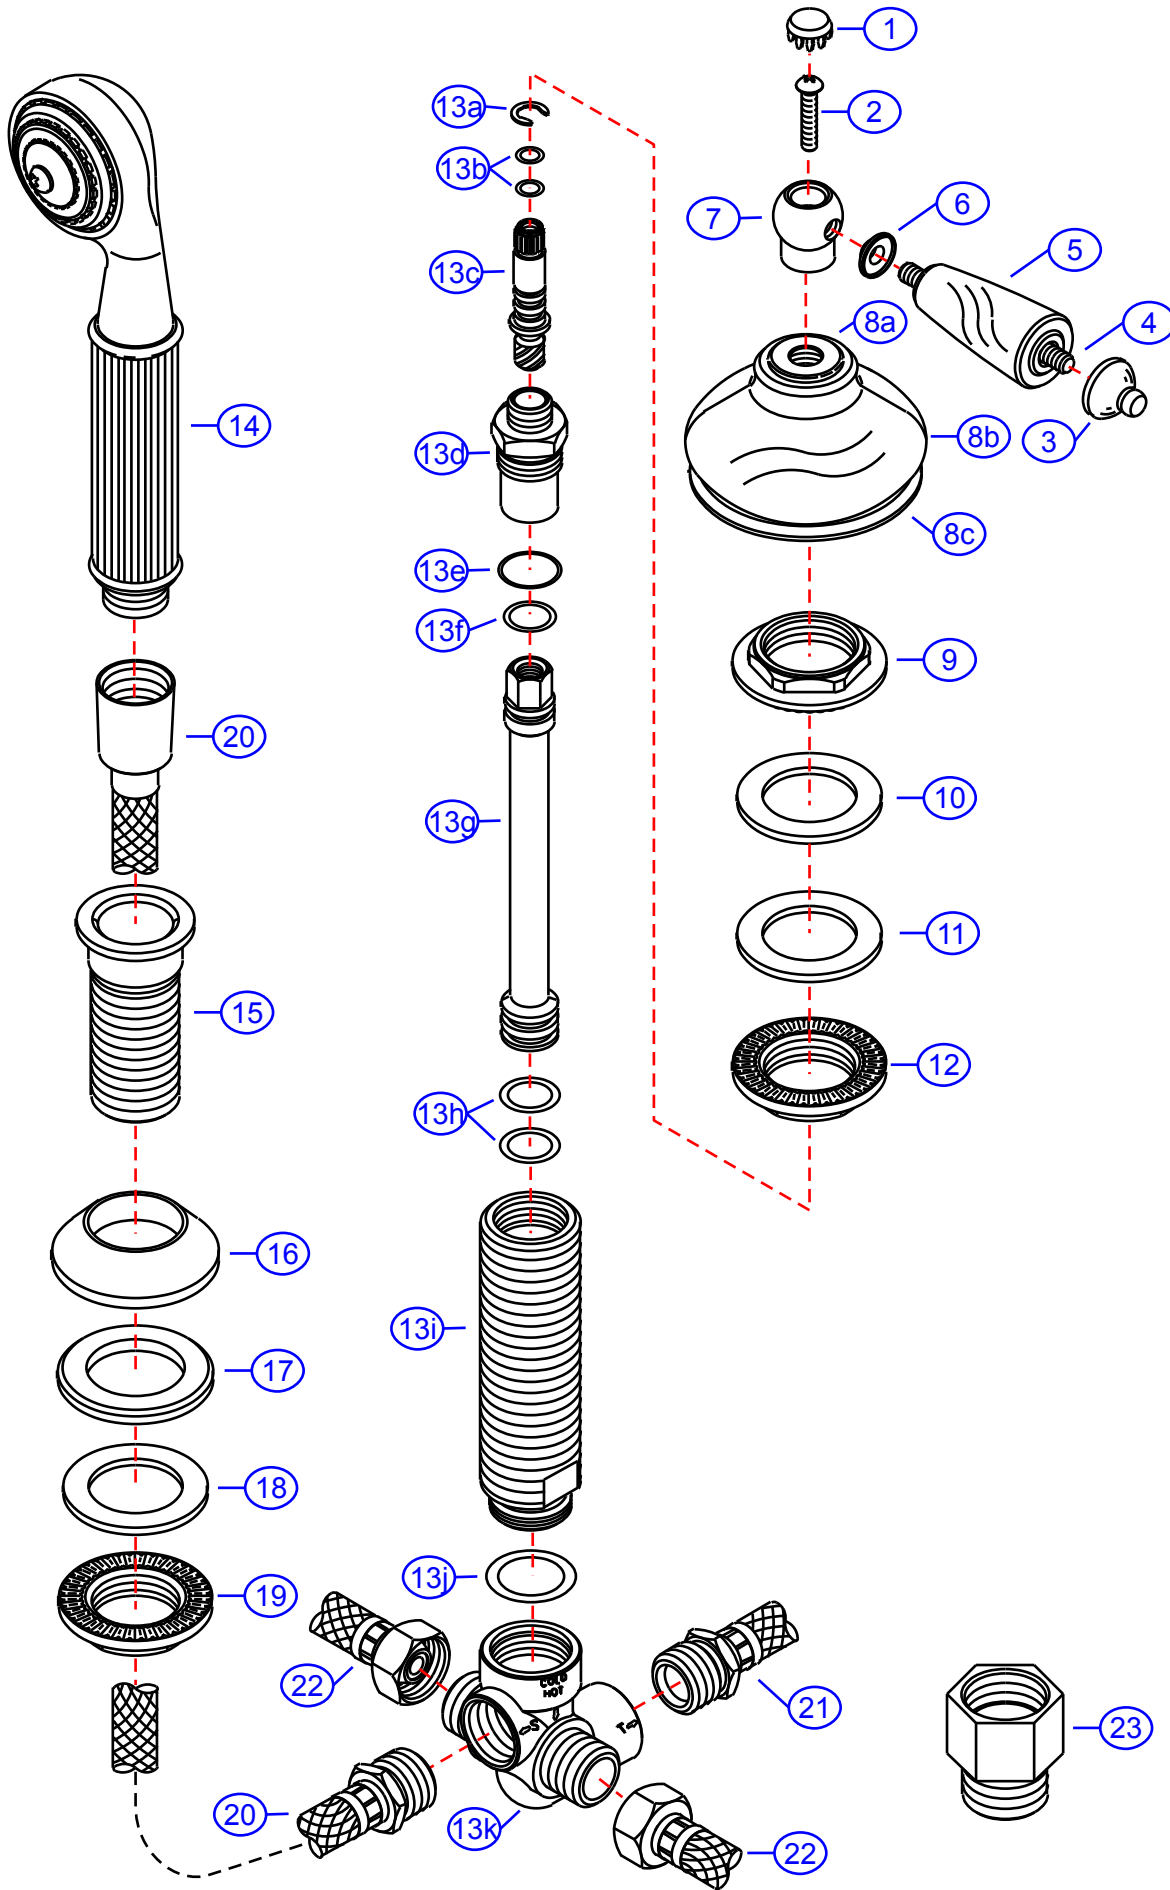

210-G

version 3

by Associated Marketing Concepts
21624 Marilla Street, Chatsworth, CA 91311-4123
(800) 270-4262 | (818) 678-1651 | FAX (818) 678-1655
www.ambassador-amc.com

Ambassador
FINE FAUCETS

Model #	210-G v3		
Series	Gray Marble		
Type	Roman Hand Sprayer Kit		
Main Finish	Chrome	Accent Finish	Gray Marble
Modified/Approved	SS	7-13-04	Valve
Fulfillment	A663569CW	NA	

210-G v3

Gray Marble Roman Hand Sprayer Kit- CP

#	Description	Quantity	Part #	Finish
1	Cap "Blank"	1	E-206041CP	Chrome
2	Handle Screw	1	E-008038CP	Chrome
3	Handle Tip	1	E-109003CP	Chrome
4	Handle Rod	1	E-017045	Metal
5	Handle (Marble)	1	E-108027	Marble
6	Handle Spacer	1	E-107034CP	Chrome
7	Handle Head	1	E-226011CP	Chrome
8	Canopy (Assembled)	1	G-X1111CP	Chrome/Marble
8a	Canopy Threads	1	E-205008CP*	Chrome
8b	Canopy	1	E-018004*	Marble
8c	Base	1	E-215021CP*	Chrome
9	Lock Nut	1	E-054026	Brass
10	Rubber Washer	1	E-010022	Rubber
11	Rubber Washer	1	E-010022	Rubber
12	Lock Nut	1	E-054026	Brass
13	Diverter Valve (Assembled)	1	EA-501122CP	Chrome
13a	"C" Clip	1	E-012014*	Metal
13b	O-Ring	2	E-048089*	Rubber
13c	Stem	1	E-017060CP*	Chrome
13d	Stem Body	1	E-034030CP*	Chrome
13e	O-Ring	1	E-063040*	Rubber
13f	O-Ring	1	E-048011*	Rubber
13g	Plunger	1	E-024046*	Brass
13h	O-Ring	2	E-048075*	Rubber
13i	Valve Body	1	E-014062CP*	Chrome
13j	O-Ring	1	E-048073*	Rubber
13k	Hose Port	1	E-055042CP*	Chrome
14	Sprayer	1	E-S2110200CP	Chrome
15	Spray Hose Sleeve	1	E-017007CP	Chrome
16	Sleeve Holder	1	E-222002CP	Chrome
17	Gasket	1	E-010020	Rubber
18	Rubber Washer	1	E-010023	Rubber
19	Lock Nut	1	E-054025	Brass
20	Sprayer Hose	1	E-511005CP	Chrome
21	Tub Spout Hose	1	E-105008	Hose
22	Hose Hot/Cold	2	E-105037	Hose
23	Adapter	1	E-039008	Brass