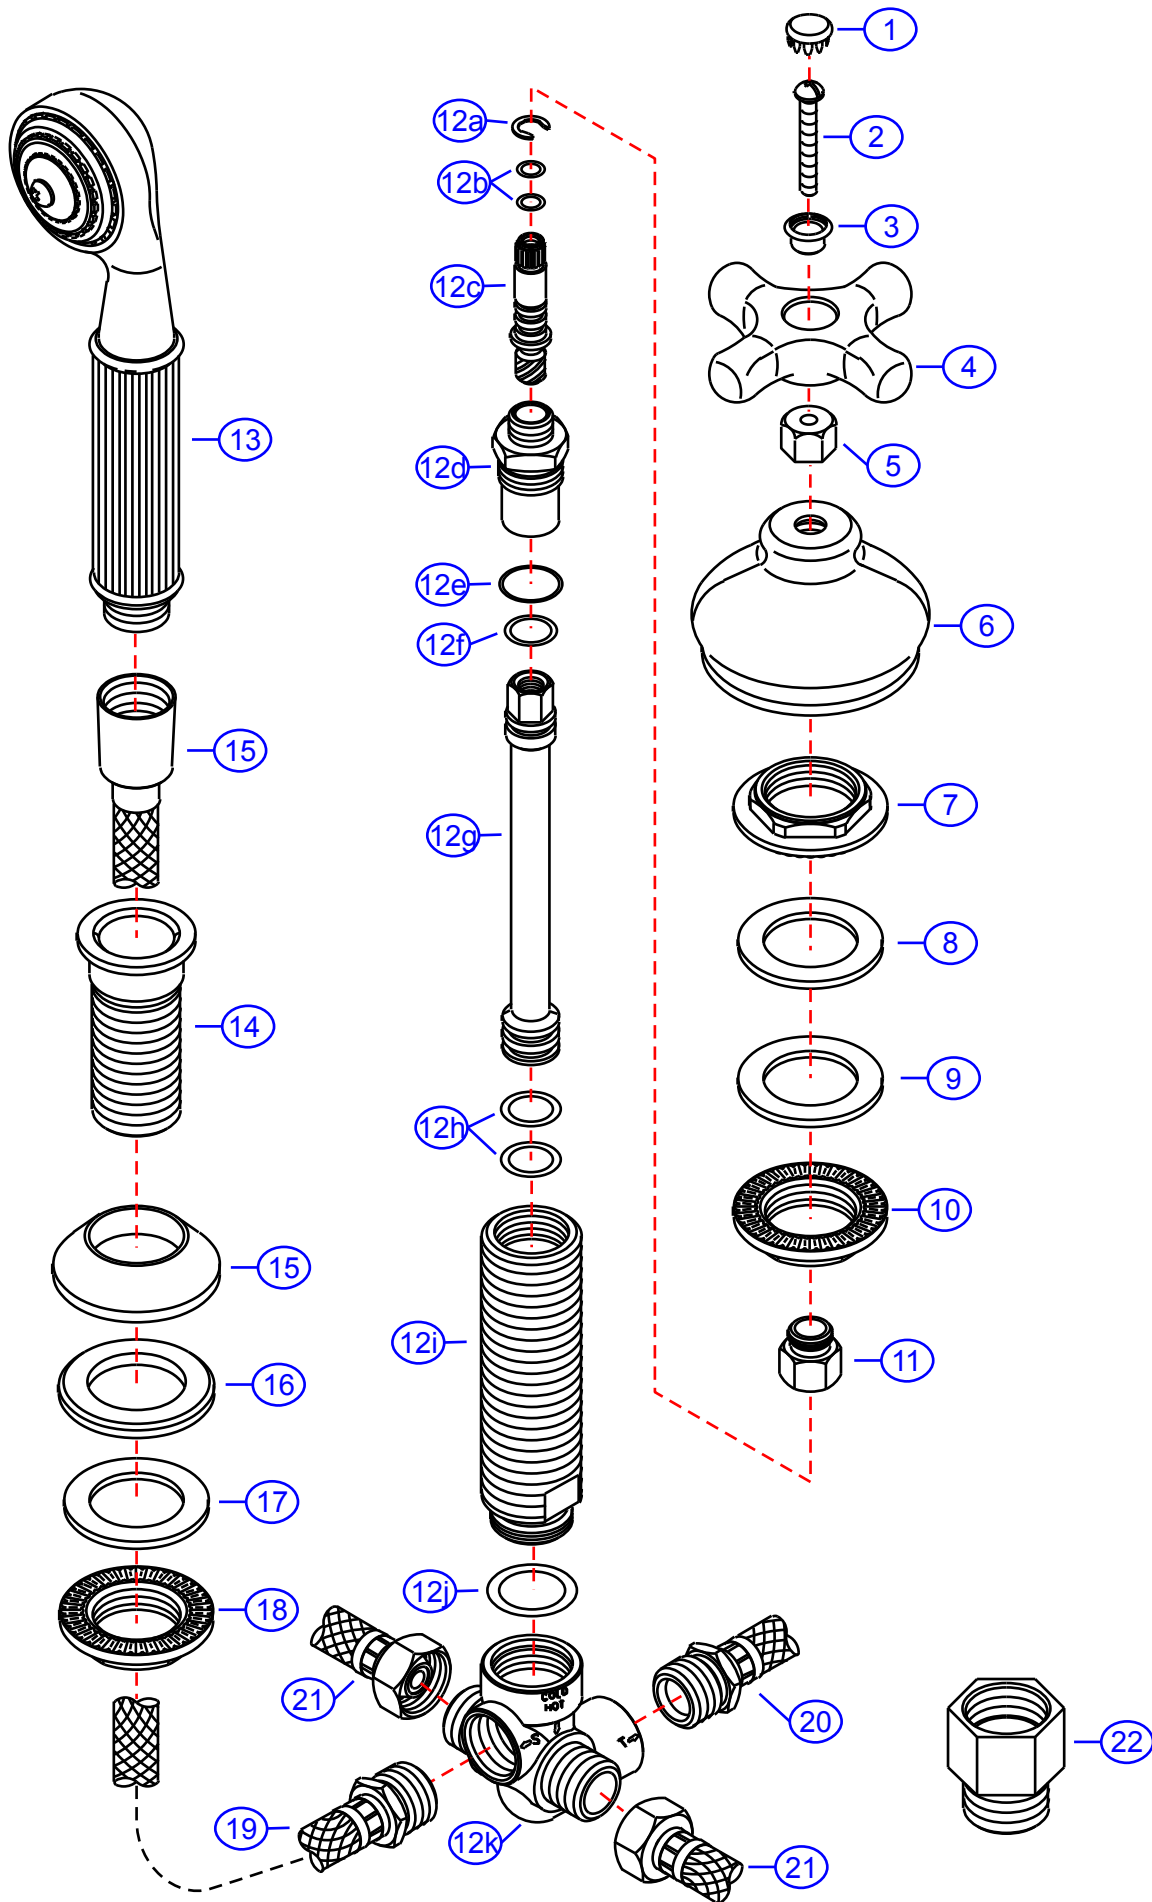

210-X

version 3

by Associated Marketing Concepts
21624 Marilla Street, Chatsworth, CA 91311-4123
(800) 270-4262 | (818) 678-1651 | FAX (818) 678-1655
www.ambassador-amc.com

Ambassador
FINE FAUCETS

By	SS	Main Finish	Chrome	Model #	210-X v3
Modified/Approved	7-8-04	Accent Finish	White Porcelain	Series	Cross Handle
Fulfillment	A663570CW	Valve	NA	Type	Roman Hand Sprayer Kit

210-X v3

Cross Handle Roman Hand Sprayer Kit- CP

#	Description	Quantity	Part #	Finish
1	Cap "Blank"	1	E-206041CP	Chrome
2	Handle Screw	1	E-008038CP	Chrome
3	Screw Housing	1	E-309000CP	Chrome
4	Handle (Cross)	1	E-108025WH	Porcelain
5	Stem Adapter	1	E-230006	Brass
6	Canopy	1	E-018081CP	Chrome
7	Lock Nut	1	E-054026	Brass
8	Rubber Washer	1	E-010022	Rubber
9	Rubber Washer	1	E-010022	Rubber
10	Lock Nut	1	E-054026	Brass
11	Adapter	1	E-057056	Brass
12	Diverter Valve (Assembled)	1	EA-501122CP	Chrome
12a	"C" Clip	1	E-012014*	Metal
12b	O-Ring	2	E-048089*	Rubber
12c	Stem	1	E-017060CP*	Chrome
12d	Stem Body	1	E-034030CP*	Chrome
12e	O-Ring	1	E-063040*	Rubber
12f	O-Ring	1	E-048011*	Rubber
12g	Plunger	1	E-024046*	Brass
12h	O-Ring	2	E-048075*	Rubber
12i	Valve Body	1	E-014062CP*	Chrome
12j	O-Ring	1	E-048073*	Rubber
12k	Hose Port	1	E-055042CP*	Chrome
13	Sprayer	1	E-S2110200CP	Chrome
14	Spray Hose Sleeve	1	E-017007CP	Chrome
15	Sleeve Holder	1	E-222002CP	Chrome
16	Gasket	1	E-010020	Rubber
17	Rubber Washer	1	E-010023	Rubber
18	Lock Nut	1	E-054025	Brass
19	Sprayer Hose	1	E-511005CP	Chrome
20	Tub Spout Hose	1	E-105008	Hose
21	Hose Hot/Cold	2	E-105037	Hose
22	Adapter	1	E-039008	Brass