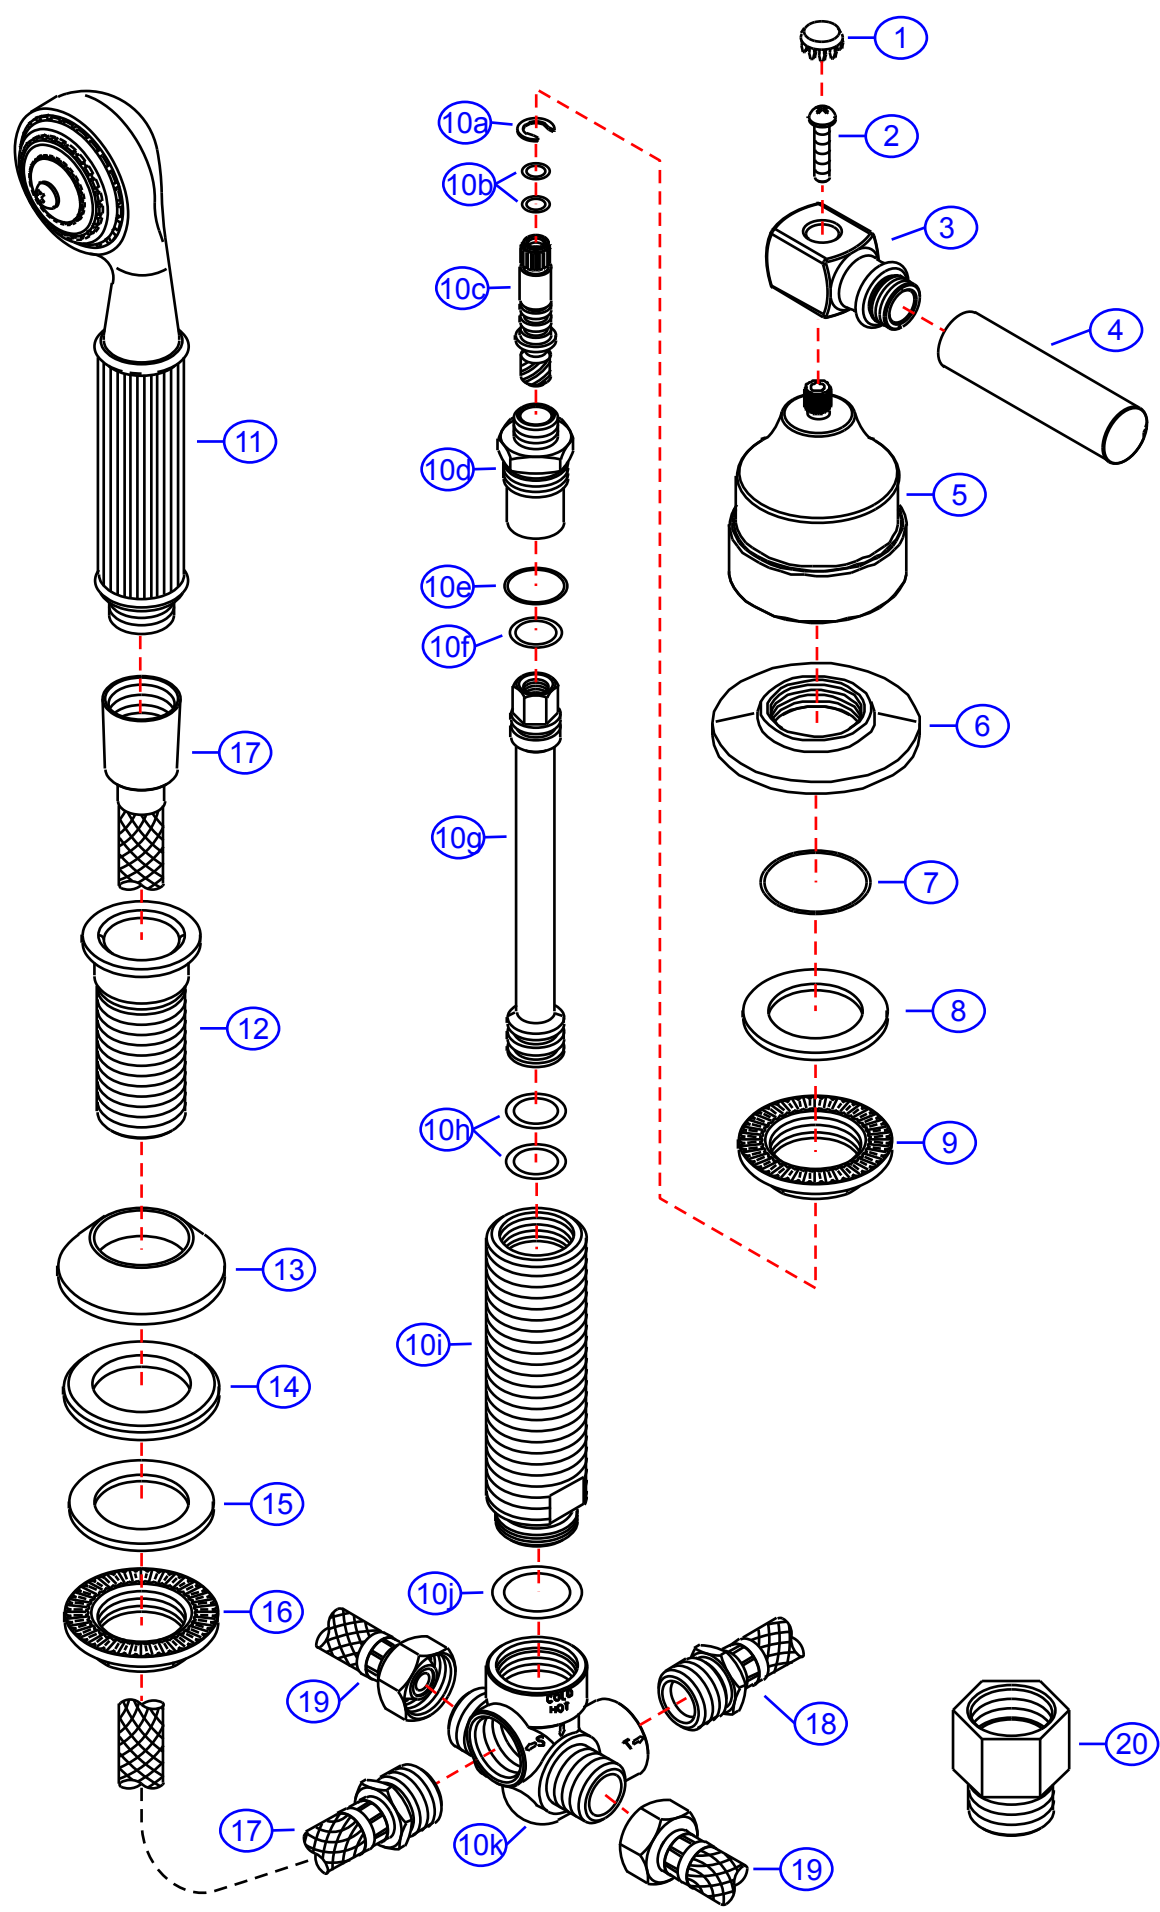

310-V

by Associated Marketing Concepts
 21624 Marilla Street, Chatsworth, CA 91311-4123
 (800) 270-4262 | (818) 678-1651 | FAX (818) 678-1655
 www.ambassador-amc.com

Ambassador
 FINE FAUCETS

By	SS	Main Finish	Satin	Model #	310-V
Modified/Approved	7-14-04	Accent Finish	Chrome	Series	Bar-Lever
Fulfillment	A663092SC	Valve	NA	Type	Roman Hand Sprayer Kit

310-V

Bar-Lever Roman Hand Sprayer Kit- SC

#	Description	Quantity	Part #	Finish
1	Cap "Blank"	1	E-206041ST	Satin
2	Handle Screw	1	E-008015CP	Chrome
3	Handle Head	1	E-077061CP	Chrome
4	Handle Tip	1	E-138005CP	Chrome
5	Canopy	1	E-078055ST	Satin
6	Escutcheon	1	E-204016CP	Chrome
7	O-Ring	1	E-048054	Rubber
8	Rubber Washer	1	E-010022	Rubber
9	Lock Nut	1	E-054026	Brass
10	Diverter Valve (Assembled)	1	EA-501122CP	Chrome
10a	"C" Clip	1	E-012014*	Metal
10b	O-Ring	2	E-048089*	Rubber
10c	Stem	1	E-017060CP*	Chrome
10d	Stem Body	1	E-034030CP*	Chrome
10e	O-Ring	1	E-063040*	Rubber
10f	O-Ring	1	E-048011*	Rubber
10g	Plunger	1	E-024046*	Brass
10h	O-Ring	2	E-048075*	Rubber
10i	Valve Body	1	E-014062CP*	Chrome
10j	O-Ring	1	E-048073*	Rubber
10k	Hose Port	1	E-055042CP*	Chrome
11	Sprayer	1	E-S2110200SC	Satin/Chrome
12	Spray Hose Sleeve	1	E-017007CP	Chrome
13	Sleeve Holder	1	E-222002ST	Satin
14	Gasket	1	E-010020	Rubber
15	Rubber Washer	1	E-010023	Rubber
16	Lock Nut	1	E-054025	Brass
17	Sprayer Hose	1	E-511005ST	Satin
18	Tub Spout Hose	1	E-105008	Hose
19	Hose Hot/Cold	2	E-105037	Hose
20	Adapter	1	E-039008	Brass