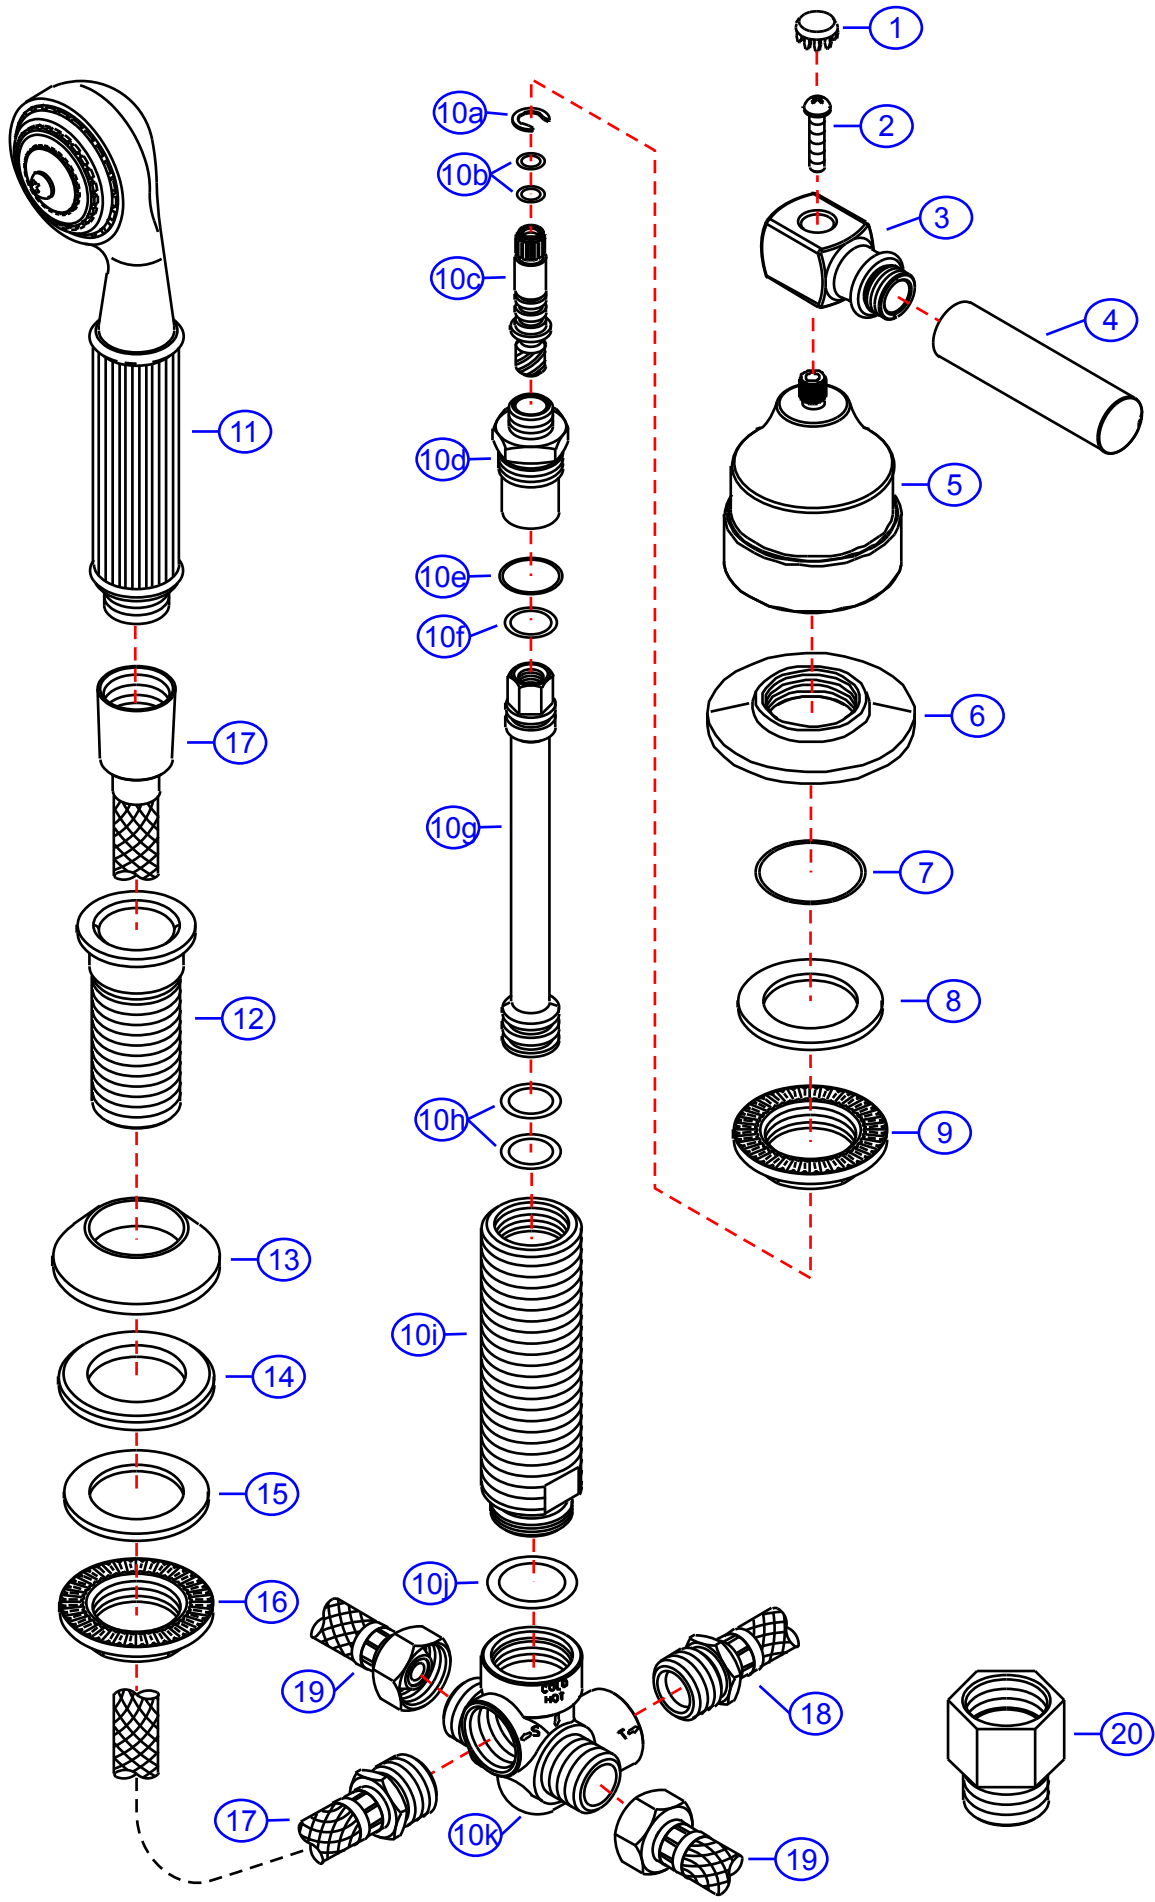

310-W

by Associated Marketing Concepts
 21624 Marilla Street, Chatsworth, CA 91311-4123
 (800) 270-4262 | (818) 678-1651 | FAX (818) 678-1655
 www.ambassador-amc.com

By	SS	Main Finish	Satin	Model #	310-W
Modified/Approved	7-14-04	Accent Finish	None	Series	Bar-Lever
Fulfillment	A663092ST	Valve	NA	Type	Roman Hand Sprayer Kit

310-W

Bar-Lever Roman Hand Sprayer Kit- ST

#	Description	Quantity	Part #	Finish
1	Cap "Blank"	1	E-206041ST	Satin
2	Handle Screw	1	E-008015CP	Chrome
3	Handle Head	1	E-077061ST	Satin
4	Handle Tip	1	E-138005ST	Satin
5	Canopy	1	E-078055ST	Satin
6	Escutcheon	1	E-204016ST	Satin
7	O-Ring	1	E-048054	Rubber
8	Rubber Washer	1	E-010022	Rubber
9	Lock Nut	1	E-054026	Brass
10	Diverter Valve (Assembled)	1	EA-501122CP	Chrome
10a	"C" Clip	1	E-012014*	Metal
10b	O-Ring	2	E-048089*	Rubber
10c	Stem	1	E-017060CP*	Chrome
10d	Stem Body	1	E-034030CP*	Chrome
10e	O-Ring	1	E-063040*	Rubber
10f	O-Ring	1	E-048011*	Rubber
10g	Plunger	1	E-024046*	Brass
10h	O-Ring	2	E-048075*	Rubber
10i	Valve Body	1	E-014062CP*	Chrome
10j	O-Ring	1	E-048073*	Rubber
10k	Hose Port	1	E-055042CP*	Chrome
11	Sprayer	1	E-S2110200ST	Satin
12	Spray Hose Sleeve	1	E-017007ST	Satin
13	Sleeve Holder	1	E-222002ST	Satin
14	Gasket	1	E-010020	Rubber
15	Rubber Washer	1	E-010023	Rubber
16	Lock Nut	1	E-054025	Brass
17	Sprayer Hose	1	E-511005ST	Satin
18	Tub Spout Hose	1	E-105008	Hose
19	Hose Hot/Cold	2	E-105037	Hose
20	Adapter	1	E-039008	Brass