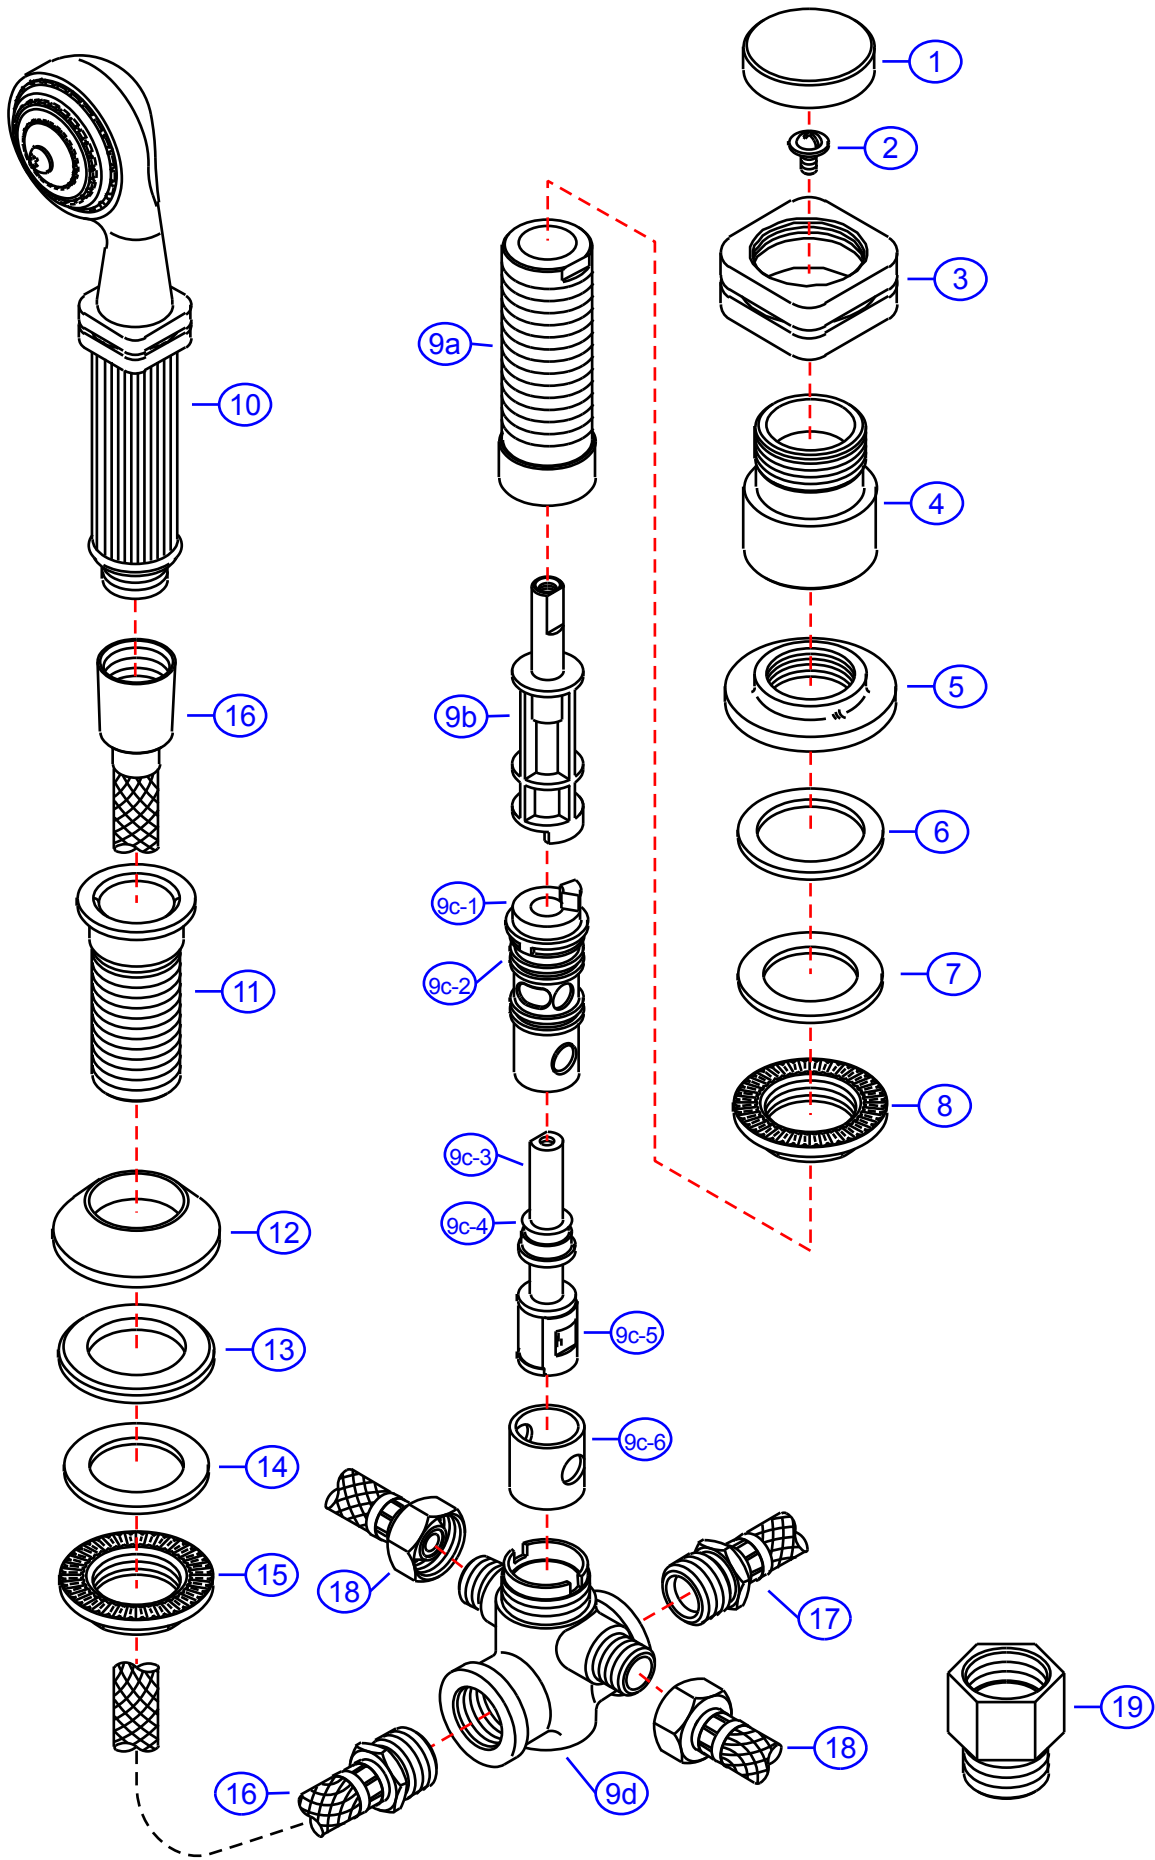

317-8050H

by Associated Marketing Concepts
 21624 Marilla Street, Chatsworth, CA 91311-4123
 (800) 270-4262 • (818) 678-1651 • FAX (818) 678-1655
 www.ambassador-amc.com

By	SS	Main Finish	Chrome	Model #	317-8050H
Modified/Approved	5-2-06	Accent Finish	18k Gold	Series	Hex Ring
Fulfillment	xxxxCG	Valve	NA	Type	Roman Hand Sprayer Kit

317-8050H

Hex Ring Roman Hand Sprayer Kit- CG

#	Description	Quantity	Part #	Finish
1	Cap	1	E-206075CP	Chrome
2	Handle Screw	1	E-008013CP	Chrome
3	Trim Ring	1	E-218027GP	Gold
4	Canopy	1	G-xxxxCP	Chrome
5	Escutcheon	1	G-xxxxGP	Gold
6	Rubber Washer	1	G-xxxx	Rubber
7	Rubber Washer	1	E-010022	Rubber
8	Lock Nut	1	G-xxxx	Brass
9	Diverter Valve (Assembled)	1	G-Axxxx	Brass
9a	Valve Body	1	G-xxxx	Brass
9b	Stem Extention	1	G-10003H	Plastic/Brass
9c	Diverter Cartridge	1	EA-501016	Plastic
9c-1	Diverter Cartridge Housing	1	E-214008*	Plastic
9c-2	O-Ring	1	E-004037*	Rubber
9c-3	Diverter Cartridge Body	1	E-208023*	Plastic
8c-4	O-Ring	1	E-004011*	Rubber
9c-5	Diverter Cartridge Stopper	1	E-010047*	Plastic
9c-6	Diverter Cartridge Boot	1	E-010015*	Rubber
9d	Hose Port	1	G-xxxx	Brass
10	Sprayer	1	E-537471CG	Chrome/Gold
11	Spray Hose Sleeve	1	E-017007CP	Chrome
12	Sleeve Holder	1	E-222002GP	Gold
13	Gasket	1	E-010020	Rubber
14	Rubber Washer	1	E-010023	Rubber
15	Lock Nut	1	E-054025	Brass
16	Sprayer Hose	1	E-511005GP	Gold
17	Tub Spout Hose	1	E-105008	Hose
18	Hose Hot/Cold	2	E-105037	Hose
19	Adapter	1	E-039008	Brass