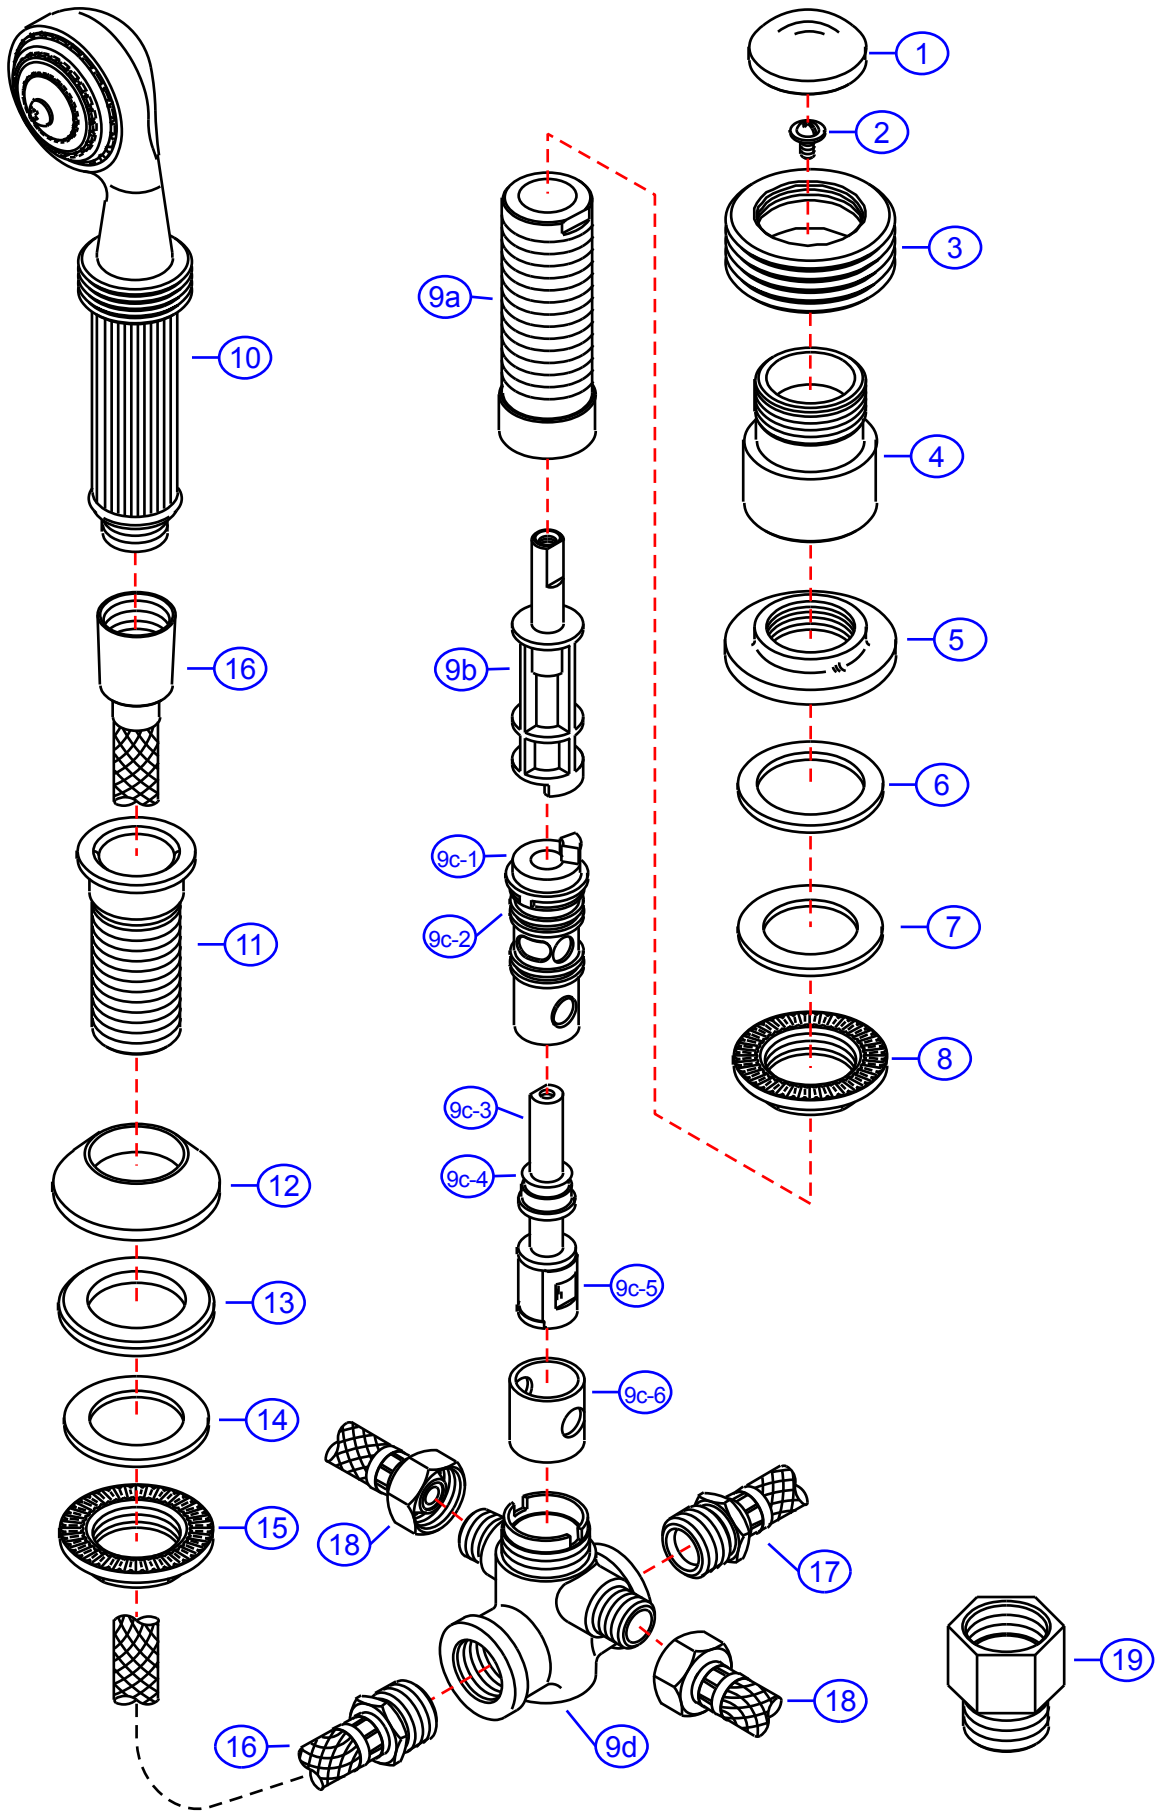

317-8050M

by Associated Marketing Concepts
 21624 Marilla Street, Chatsworth, CA 91311-4123
 (800) 270-4262 • (818) 678-1651 • FAX (818) 678-1655
 www.ambassador-amc.com

By	SS	Main Finish	Chrome	Model #	317-8050M
Modified/Approved	5-2-06	Accent Finish	18k Gold	Series	Multi-Ring
Fulfillment	xxxxCG	Valve	NA	Type	Roman Hand Sprayer Kit

317-8050M

Multi-Ring Roman Hand Sprayer Kit- CG

#	Description	Quantity	Part #	Finish
1	Cap	1	E-206082CP	Chrome
2	Handle Screw	1	E-008013CP	Chrome
3	Trim Ring	1	E-218023GP	Gold
4	Canopy	1	G-xxxxCP	Chrome
5	Escutcheon	1	G-xxxxGP	Gold
6	Rubber Washer	1	G-xxxx	Rubber
7	Rubber Washer	1	E-010022	Rubber
8	Lock Nut	1	G-xxxx	Brass
9	Diverter Valve (Assembled)	1	G-Axxxx	Brass
9a	Valve Body	1	G-xxxx	Brass
9b	Stem Extention	1	G-10003H	Plastic/Brass
9c	Diverter Cartridge	1	EA-501016	Plastic
9c-1	Diverter Cartridge Housing	1	E-214008*	Plastic
9c-2	O-Ring	1	E-004037*	Rubber
9c-3	Diverter Cartridge Body	1	E-208023*	Plastic
9c-4	O-Ring	1	E-004011*	Rubber
9c-5	Diverter Cartridge Stopper	1	E-010047*	Plastic
9c-6	Diverter Cartridge Boot	1	E-010015*	Rubber
9d	Hose Port	1	G-xxxx	Brass
10	Sprayer	1	G-71211CG	Chrome/Gold
11	Spray Hose Sleeve	1	E-017007CP	Chrome
12	Sleeve Holder	1	E-222002GP	Gold
13	Gasket	1	E-010020	Rubber
14	Rubber Washer	1	E-010023	Rubber
15	Lock Nut	1	E-054025	Brass
16	Sprayer Hose	1	E-511005GP	Gold
17	Tub Spout Hose	1	E-105008	Hose
18	Hose Hot/Cold	2	E-105037	Hose
19	Adapter	1	E-039008	Brass