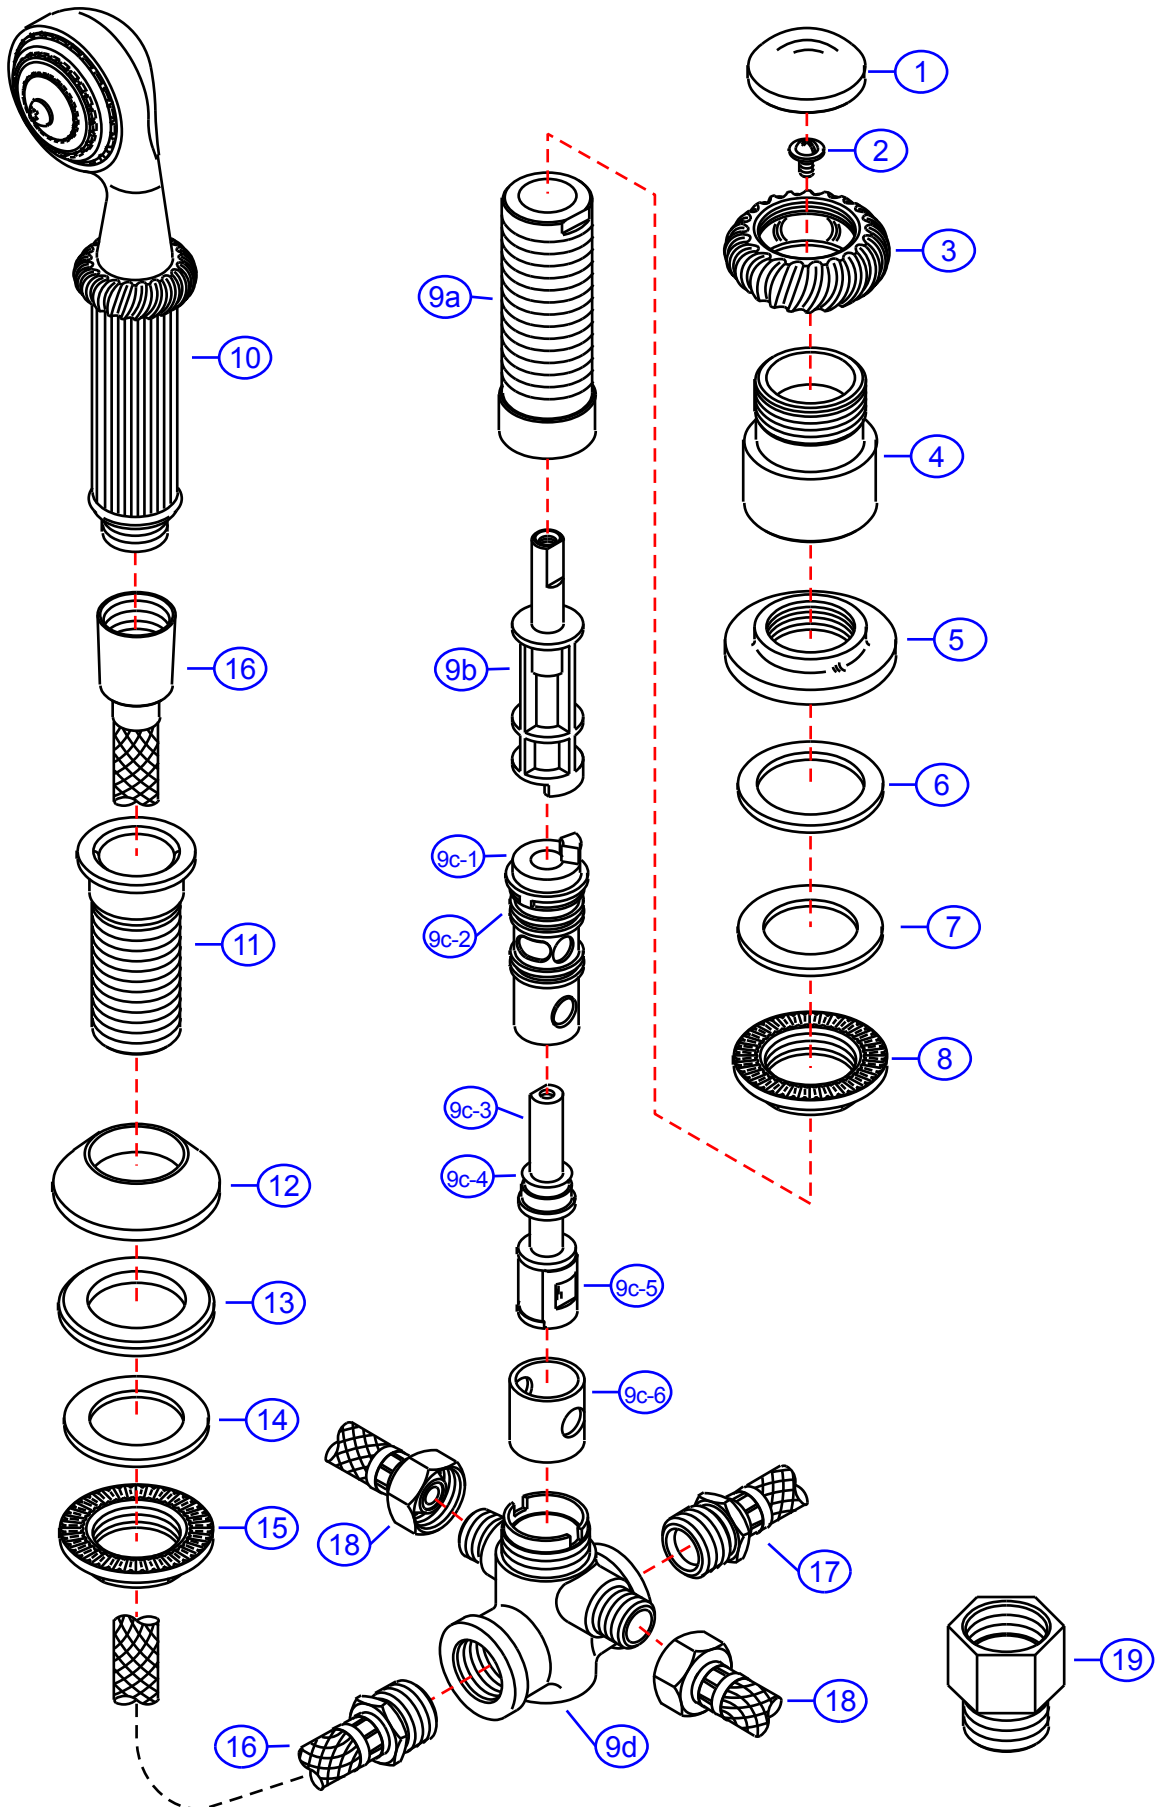

317-8050R

by Associated Marketing Concepts
 21624 Marilla Street, Chatsworth, CA 91311-4123
 (800) 270-4262 • (818) 678-1651 • FAX (818) 678-1655
 www.ambassador-amc.com

By	SS	Main Finish	Chrome	Model #	317-8050R
Modified/Approved	5-2-06	Accent Finish	18k Gold	Series	Rope Ring
Fulfillment	xxxxCG	Valve	NA	Type	Roman Hand Sprayer Kit

317-8050R

Rope Ring Roman Hand Sprayer Kit- CG

#	Description	Quantity	Part #	Finish
1	Cap	1	E-206082CP	Chrome
2	Handle Screw	1	E-008013CP	Chrome
3	Trim Ring	1	E-218022GP	Gold
4	Canopy	1	G-xxxxCP	Chrome
5	Escutcheon	1	G-xxxxGP	Gold
6	Rubber Washer	1	G-xxxx	Rubber
7	Rubber Washer	1	E-010022	Rubber
8	Lock Nut	1	G-xxxx	Brass
9	Diverter Valve (Assembled)	1	G-Axxxx	Brass
9a	Valve Body	1	G-xxxx	Brass
9b	Stem Extention	1	G-10003H	Plastic/Brass
9c	Diverter Cartridge	1	EA-501016	Plastic
9c-1	Diverter Cartridge Housing	1	E-214008*	Plastic
9c-2	O-Ring	1	E-004037*	Rubber
9c-3	Diverter Cartridge Body	1	E-208023*	Plastic
9c-4	O-Ring	1	E-004011*	Rubber
9c-5	Diverter Cartridge Stopper	1	E-010047*	Plastic
9c-6	Diverter Cartridge Boot	1	E-010015*	Rubber
9d	Hose Port	1	G-xxxx	Brass
10	Sprayer	1	G-71212CG	Chrome/Gold
11	Spray Hose Sleeve	1	E-017007CP	Chrome
12	Sleeve Holder	1	E-222002GP	Gold
13	Gasket	1	E-010020	Rubber
14	Rubber Washer	1	E-010023	Rubber
15	Lock Nut	1	E-054025	Brass
16	Sprayer Hose	1	E-511005GP	Gold
17	Tub Spout Hose	1	E-105008	Hose
18	Hose Hot/Cold	2	E-105037	Hose
19	Adapter	1	E-039008	Brass