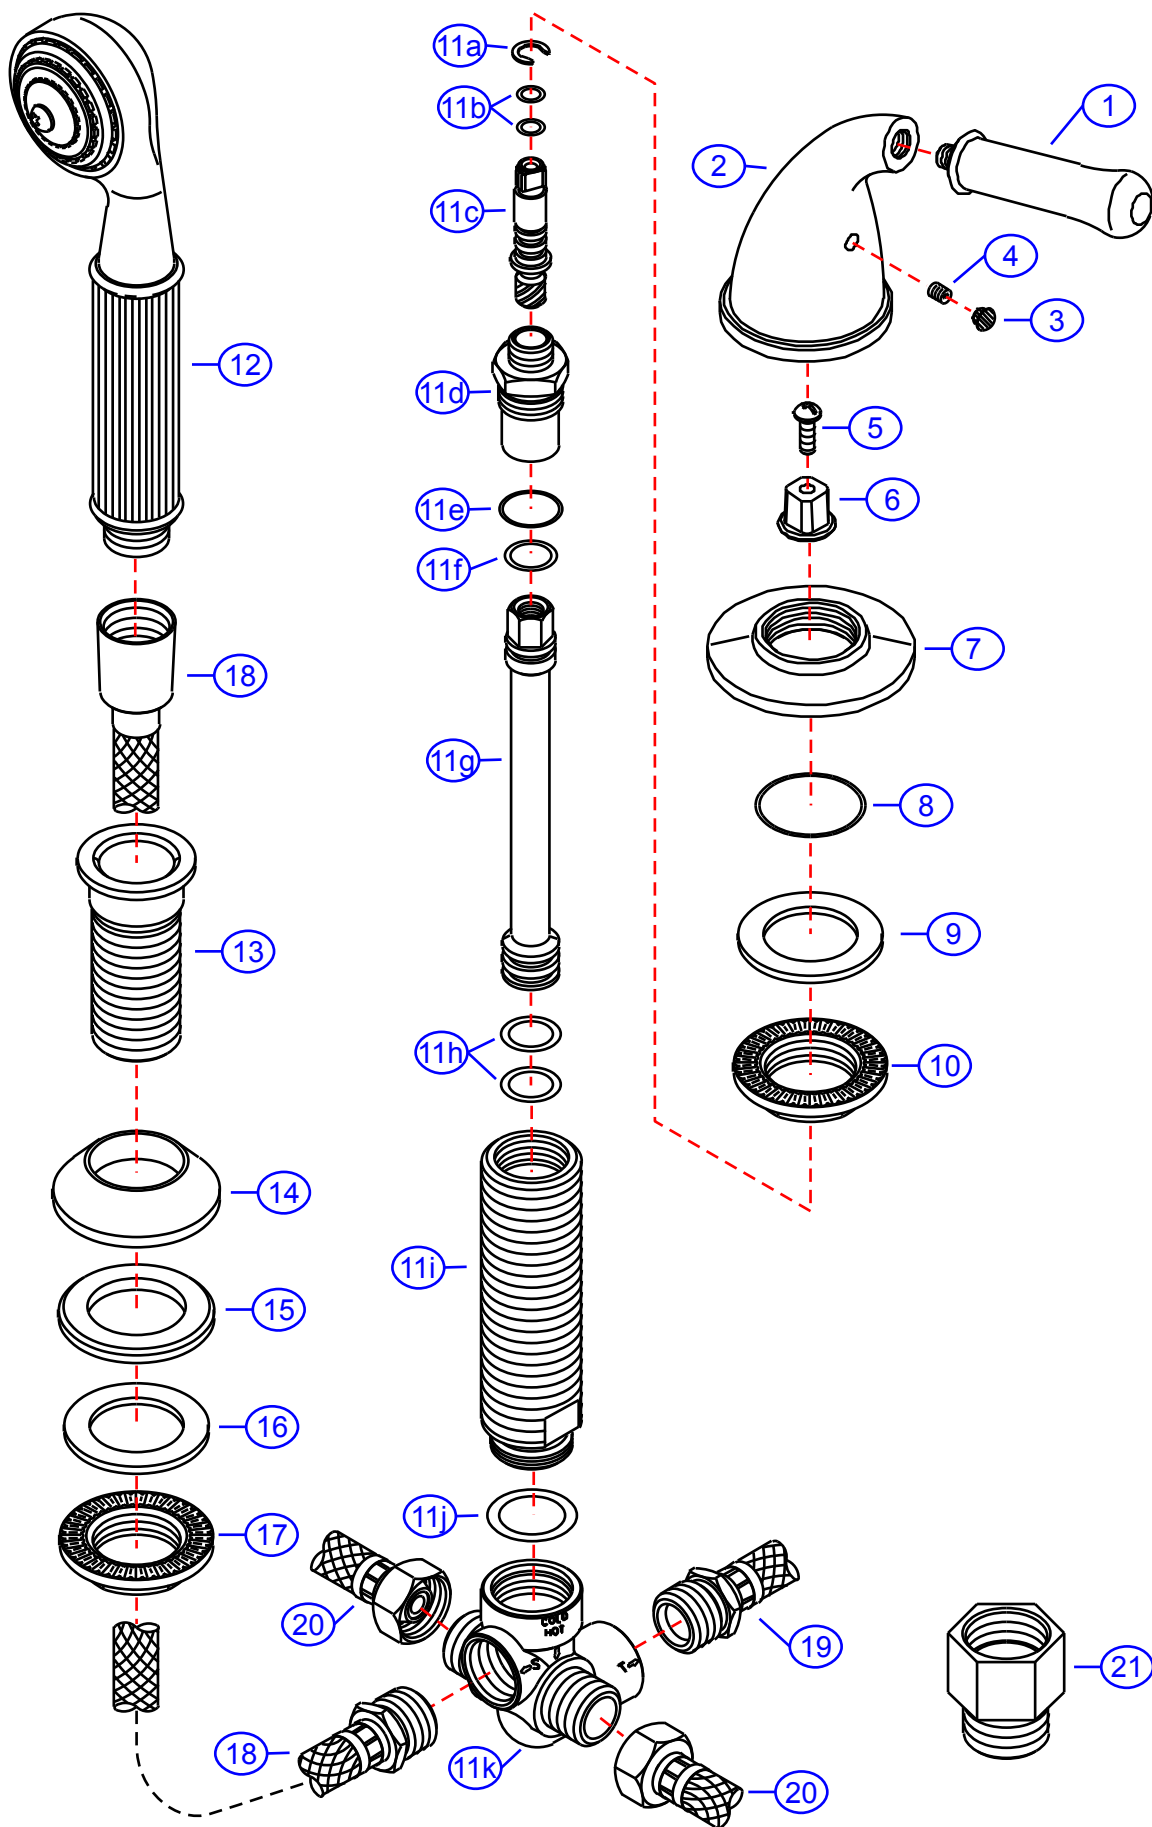

410-P

version 1

by Associated Marketing Concepts
21624 Manilla Street, Chatsworth, CA 91311-4123
(800) 270-4262 | (818) 678-1651 | FAX (818) 678-1655
www.ambassador-amc.com

Ambassador
FINE FAUCETS

By	SS	Main Finish	Chrome	Model #	410-P v1
Modified/Approved	7-14-04	Accent Finish	18k Gold	Series	Cleopatra
Fulfillment	xxxxCG	Valve	NA	Type	Roman Hand Sprayer Kit

410-P v1

Cleopatra Roman Hand Sprayer Kit- CG

#	Description	Quantity	Part #	Finish
1	Handle Tip	1	E-108072GP	Gold
2	Handle Canopy	1	E-018079CP	Chrome
3	Black Plug	1	E-028046M	Rubber
4	Set Screw	1	E-008003	Metal
5	Screw	1	E-008044CP	Metal
6	Adapter	1	E-110020	Metal
7	Escutcheon	1	E-204016GP	Gold
8	O-Ring	1	E-048054	Rubber
9	Rubber Washer	1	E-010022	Rubber
10	Lock Nut	1	E-054026	Brass
11	Diverter Valve (Assembled)	1	EA-501122CP	Chrome
11a	"C" Clip	1	E-012014*	Metal
11b	O-Ring	2	E-048089*	Rubber
11c	Stem	1	E-017060CP*	Chrome
11d	Stem Body	1	E-034030CP*	Chrome
11e	O-Ring	1	E-063040*	Rubber
11f	O-Ring	1	E-048011*	Rubber
11g	Plunger	1	E-024046*	Brass
11h	O-Ring	2	E-048075*	Rubber
11i	Valve Body	1	E-014062CP*	Chrome
11j	O-Ring	1	E-048073*	Rubber
11k	Hose Port	1	E-055042CP*	Chrome
12	Sprayer	1	E-S2110200CG	Chrome/Gold
13	Spray Hose Sleeve	1	E-017007CP	Chrome
14	Sleeve Holder	1	E-222002GP	Gold
15	Gasket	1	E-010020	Rubber
16	Rubber Washer	1	E-010023	Rubber
17	Lock Nut	1	E-054025	Brass
18	Sprayer Hose	1	E-511005GP	Gold
19	Tub Spout Hose	1	E-105008	Hose
20	Hose Hot/Cold	2	E-105037	Hose
21	Adapter	1	E-039008	Brass