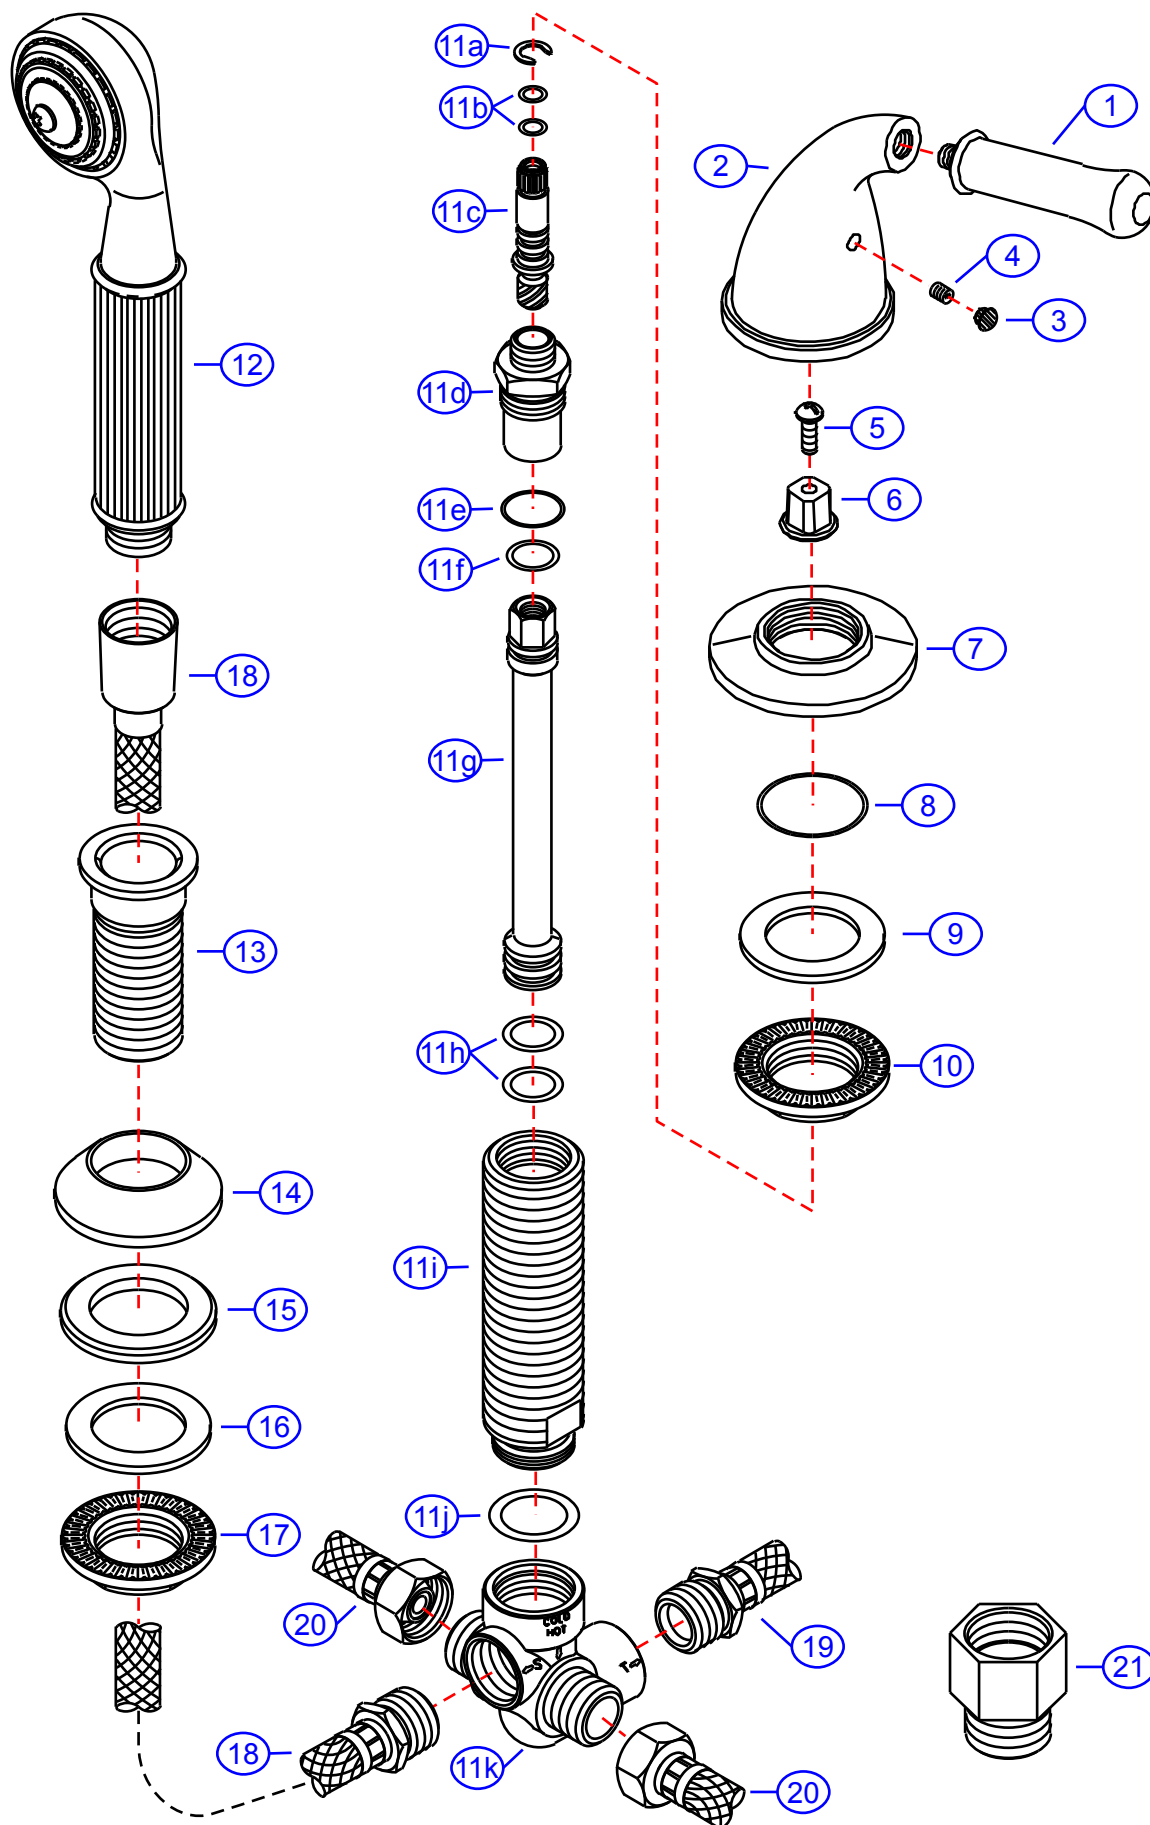

410-P

version 2

by Associated Marketing Concepts
21624 Marilla Street, Chatsworth, CA 91311-4123
(800) 270-4262 | (818) 678-1651 | FAX (818) 678-1655
www.ambassador-amc.com

Ambassador
FINE FAUCETS

By	SS	Main Finish	Chrome	Model #	410-P v2
Modified/Approved	7-14-04	Accent Finish	18k Gold	Series	Cleopatra
Fulfillment	A663202CG	Valve	NA	Type	Roman Hand Sprayer Kit

410-P v2

Cleopatra Roman Hand Sprayer Kit- CG

#	Description	Quantity	Part #	Finish
1	Handle Tip	1	E-108072GP	Gold
2	Handle Canopy	1	E-018079CP	Chrome
3	Black Plug	1	E-028046M	Rubber
4	Set Screw	1	E-008003	Metal
5	Screw	1	E-008044CP	Metal
6	Adapter	1	E-110027	Metal
7	Escutcheon	1	E-204016GP	Gold
8	O-Ring	1	E-048054	Rubber
9	Rubber Washer	1	E-010022	Rubber
10	Lock Nut	1	E-054026	Brass
11	Diverter Valve (Assembled)	1	EA-501122CP	Chrome
11a	"C" Clip	1	E-012014*	Metal
11b	O-Ring	2	E-048089*	Rubber
11c	Stem	1	E-017060CP*	Chrome
11d	Stem Body	1	E-034030CP*	Chrome
11e	O-Ring	1	E-063040*	Rubber
11f	O-Ring	1	E-048011*	Rubber
11g	Plunger	1	E-024046*	Brass
11h	O-Ring	2	E-048075*	Rubber
11i	Valve Body	1	E-014062CP*	Chrome
11j	O-Ring	1	E-048073*	Rubber
11k	Hose Port	1	E-055042CP*	Chrome
12	Sprayer	1	E-S2110200CG	Chrome/Gold
13	Spray Hose Sleeve	1	E-017007CP	Chrome
14	Sleeve Holder	1	E-222002GP	Gold
15	Gasket	1	E-010020	Rubber
16	Rubber Washer	1	E-010023	Rubber
17	Lock Nut	1	E-054025	Brass
18	Sprayer Hose	1	E-511005GP	Gold
19	Tub Spout Hose	1	E-105008	Hose
20	Hose Hot/Cold	2	E-105037	Hose
21	Adapter	1	E-039008	Brass