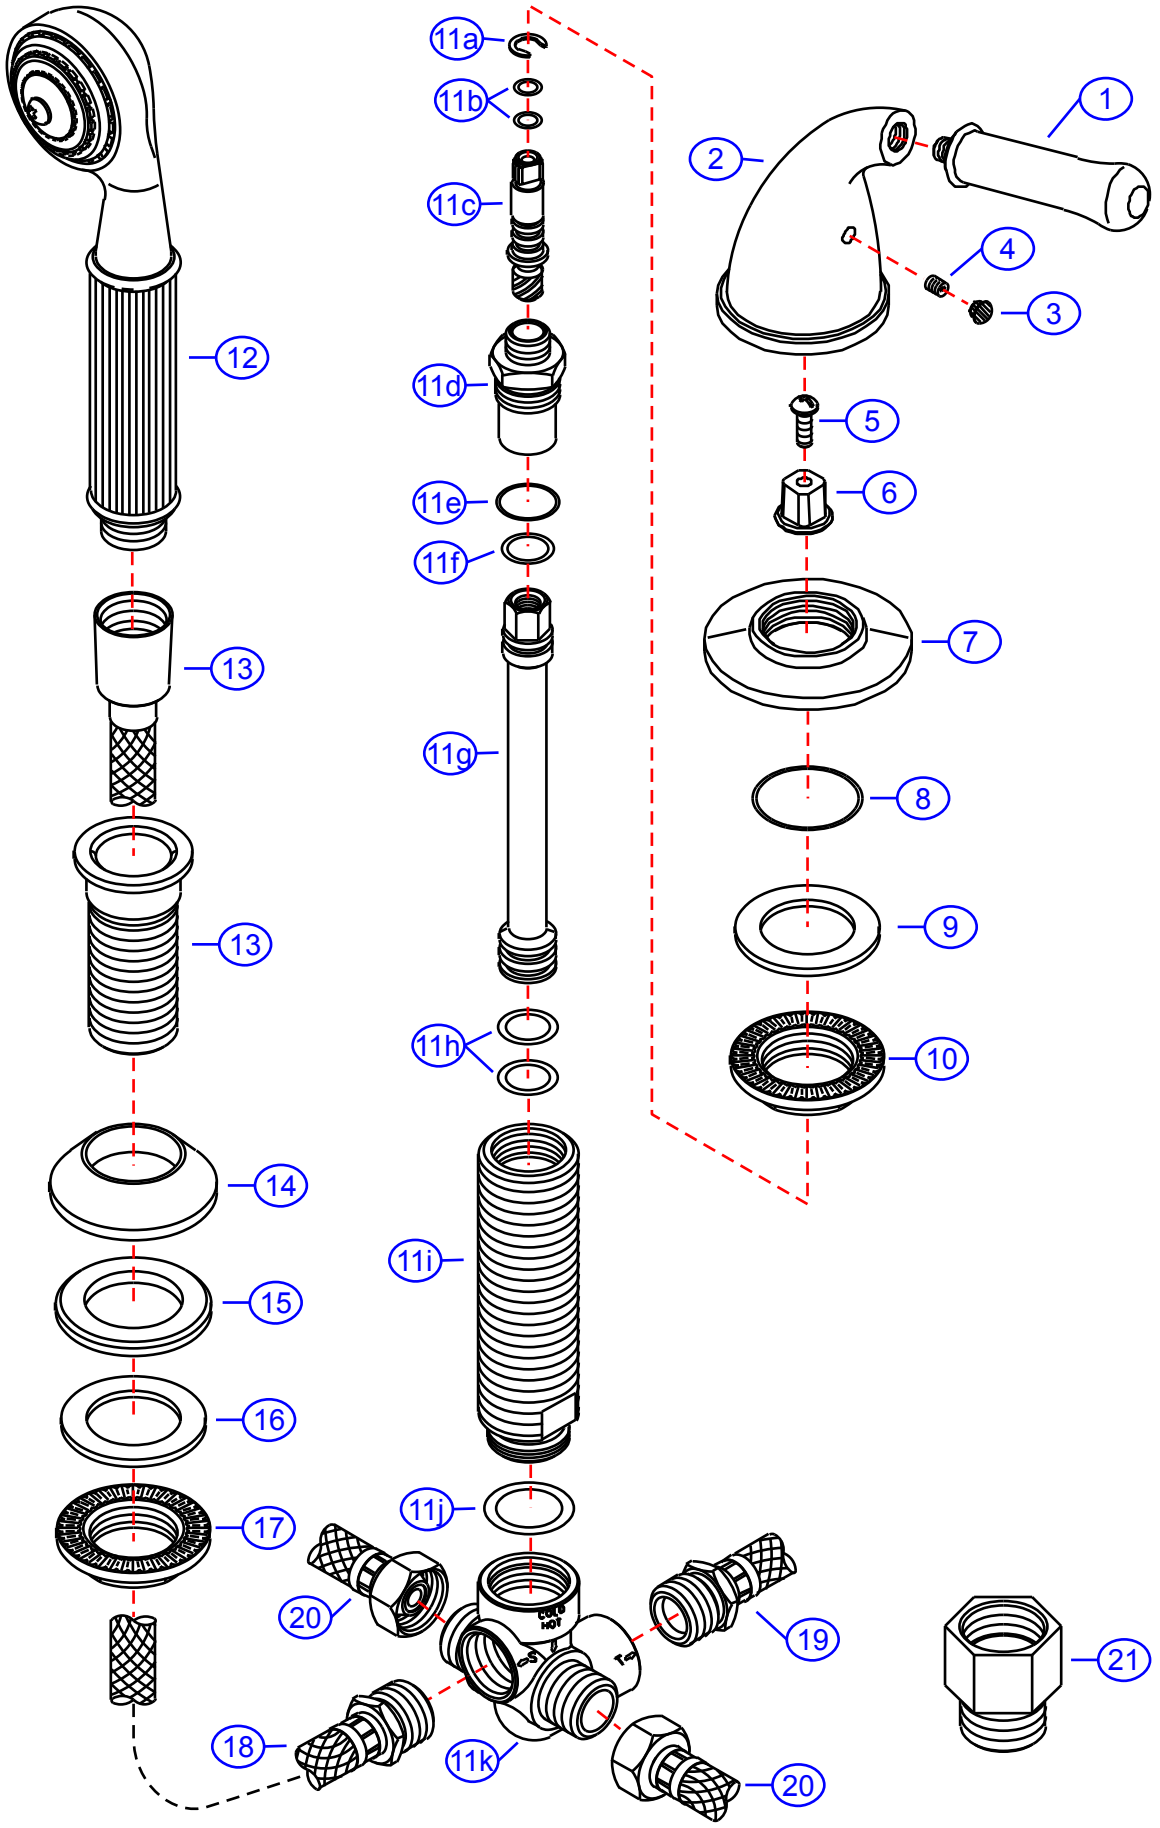

# 410-Q

version 1

by Associated Marketing Concepts  
 21624 Manilla Street, Chatsworth, CA 91311-4123  
 (800) 270-4262 | (818) 678-1651 | FAX (818) 678-1655  
 www.ambassador-amc.com

Model #	<b>410-Q v1</b>		
Series	Cleopatra		
Type	Roman Hand Sprayer Kit		
Main Finish	Chrome	Accent Finish	None
By	SS	Modified/Approved	7-14-04
Fulfillment	xxxxCP	Valve	NA

# 410-Q v1

## Cleopatra Roman Hand Sprayer Kit- CP

#	Description	Quantity	Part #	Finish
1	Handle Tip	1	E-108072CP	Chrome
2	Handle Canopy	1	E-018079CP	Chrome
3	Black Plug	1	E-028046M	Rubber
4	Set Screw	1	E-008003	Metal
5	Screw	1	E-008044CP	Metal
6	Adapter	1	E-110020	Metal
7	Escutcheon	1	E-204016CP	Chrome
8	O-Ring	1	E-048054	Rubber
9	Rubber Washer	1	E-010022	Rubber
10	Lock Nut	1	E-054026	Brass
11	Diverter Valve (Assembled)	1	EA-501122CP	Chrome
11a	"C" Clip	1	E-012014*	Metal
11b	O-Ring	2	E-048089*	Rubber
11c	Stem	1	E-017060CP*	Chrome
11d	Stem Body	1	E-034030CP*	Chrome
11e	O-Ring	1	E-063040*	Rubber
11f	O-Ring	1	E-048011*	Rubber
11g	Plunger	1	E-024046*	Brass
11h	O-Ring	2	E-048075*	Rubber
11i	Valve Body	1	E-014062CP*	Chrome
11j	O-Ring	1	E-048073*	Rubber
11k	Hose Port	1	E-055042CP*	Chrome
12	Sprayer	1	E-S2110200CP	Chrome
13	Spray Hose Sleeve	1	E-017007CP	Chrome
14	Sleeve Holder	1	E-222002CP	Chrome
15	Gasket	1	E-010020	Rubber
16	Rubber Washer	1	E-010023	Rubber
17	Lock Nut	1	E-054025	Brass
18	Sprayer Hose	1	E-511005CP	Chrome
19	Tub Spout Hose	1	E-105008	Hose
20	Hose Hot/Cold	2	E-105037	Hose
21	Adapter	1	E-039008	Brass