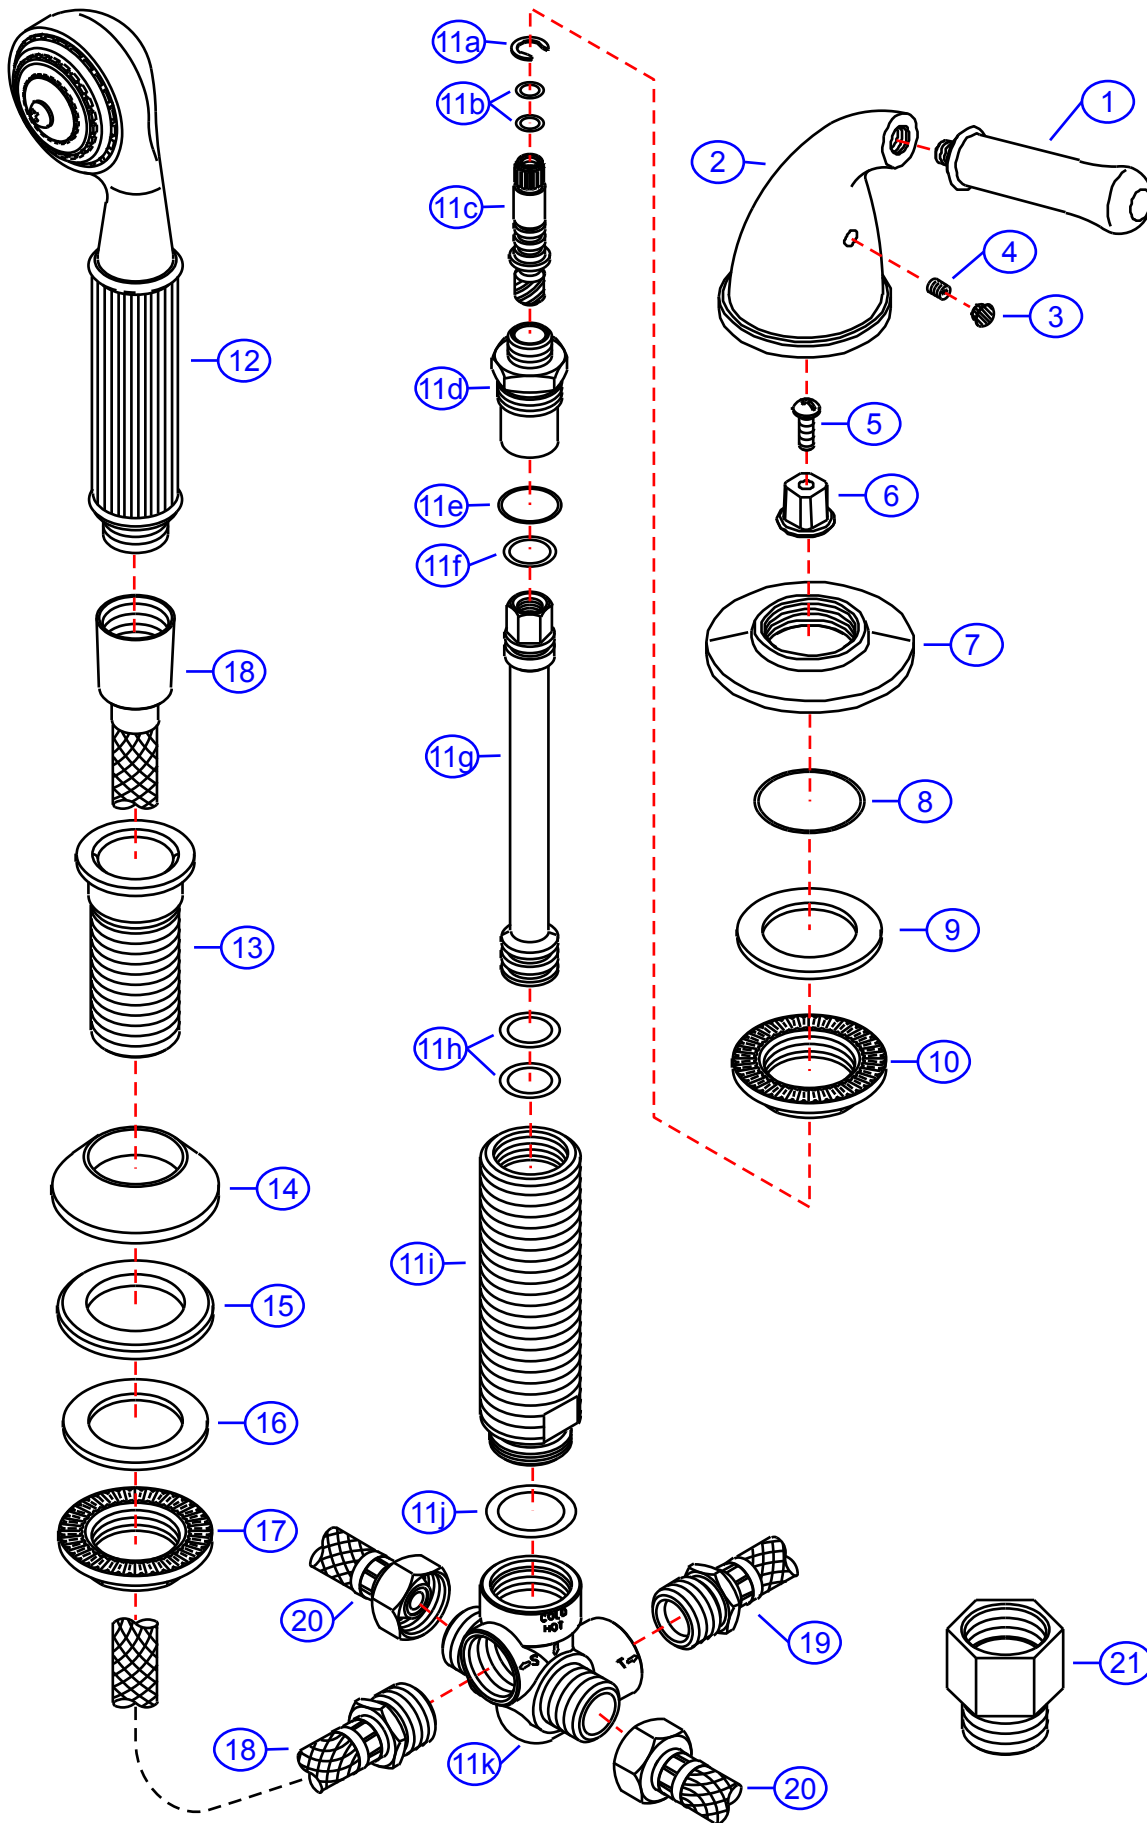

410-Q

version 2

by Associated Marketing Concepts
 21624 Manilla Street, Chatsworth, CA 91311-4123
 (800) 270-4262 | (818) 678-1651 | FAX (818) 678-1655
 www.ambassador-amc.com

By	SS	Chrome	Model #	410-Q v2
Modified/Approved	7-14-04	None	Series	Cleopatra
Fulfillment	A663202CP	NA	Type	Roman Hand Sprayer Kit

410-Q v2

Cleopatra Roman Hand Sprayer Kit- CP

#	Description	Quantity	Part #	Finish
1	Handle Tip	1	E-108072CP	Chrome
2	Handle Canopy	1	E-018079CP	Chrome
3	Black Plug	1	E-028046M	Rubber
4	Set Screw	1	E-008003	Metal
5	Screw	1	E-008044CP	Metal
6	Adapter	1	E-110027	Metal
7	Escutcheon	1	E-204016CP	Chrome
8	O-Ring	1	E-048054	Rubber
9	Rubber Washer	1	E-010022	Rubber
10	Lock Nut	1	E-054026	Brass
11	Diverter Valve (Assembled)	1	EA-501122CP	Chrome
11a	"C" Clip	1	E-012014*	Metal
11b	O-Ring	2	E-048089*	Rubber
11c	Stem	1	E-017060CP*	Chrome
11d	Stem Body	1	E-034030CP*	Chrome
11e	O-Ring	1	E-063040*	Rubber
11f	O-Ring	1	E-048011*	Rubber
11g	Plunger	1	E-024046*	Brass
11h	O-Ring	2	E-048075*	Rubber
11i	Valve Body	1	E-014062CP*	Chrome
11j	O-Ring	1	E-048073*	Rubber
11k	Hose Port	1	E-055042CP*	Chrome
12	Sprayer	1	E-S2110200CP	Chrome
13	Spray Hose Sleeve	1	E-017007CP	Chrome
14	Sleeve Holder	1	E-222002CP	Chrome
15	Gasket	1	E-010020	Rubber
16	Rubber Washer	1	E-010023	Rubber
17	Lock Nut	1	E-054025	Brass
18	Sprayer Hose	1	E-511005CP	Chrome
19	Tub Spout Hose	1	E-105008	Hose
20	Hose Hot/Cold	2	E-105037	Hose
21	Adapter	1	E-039008	Brass