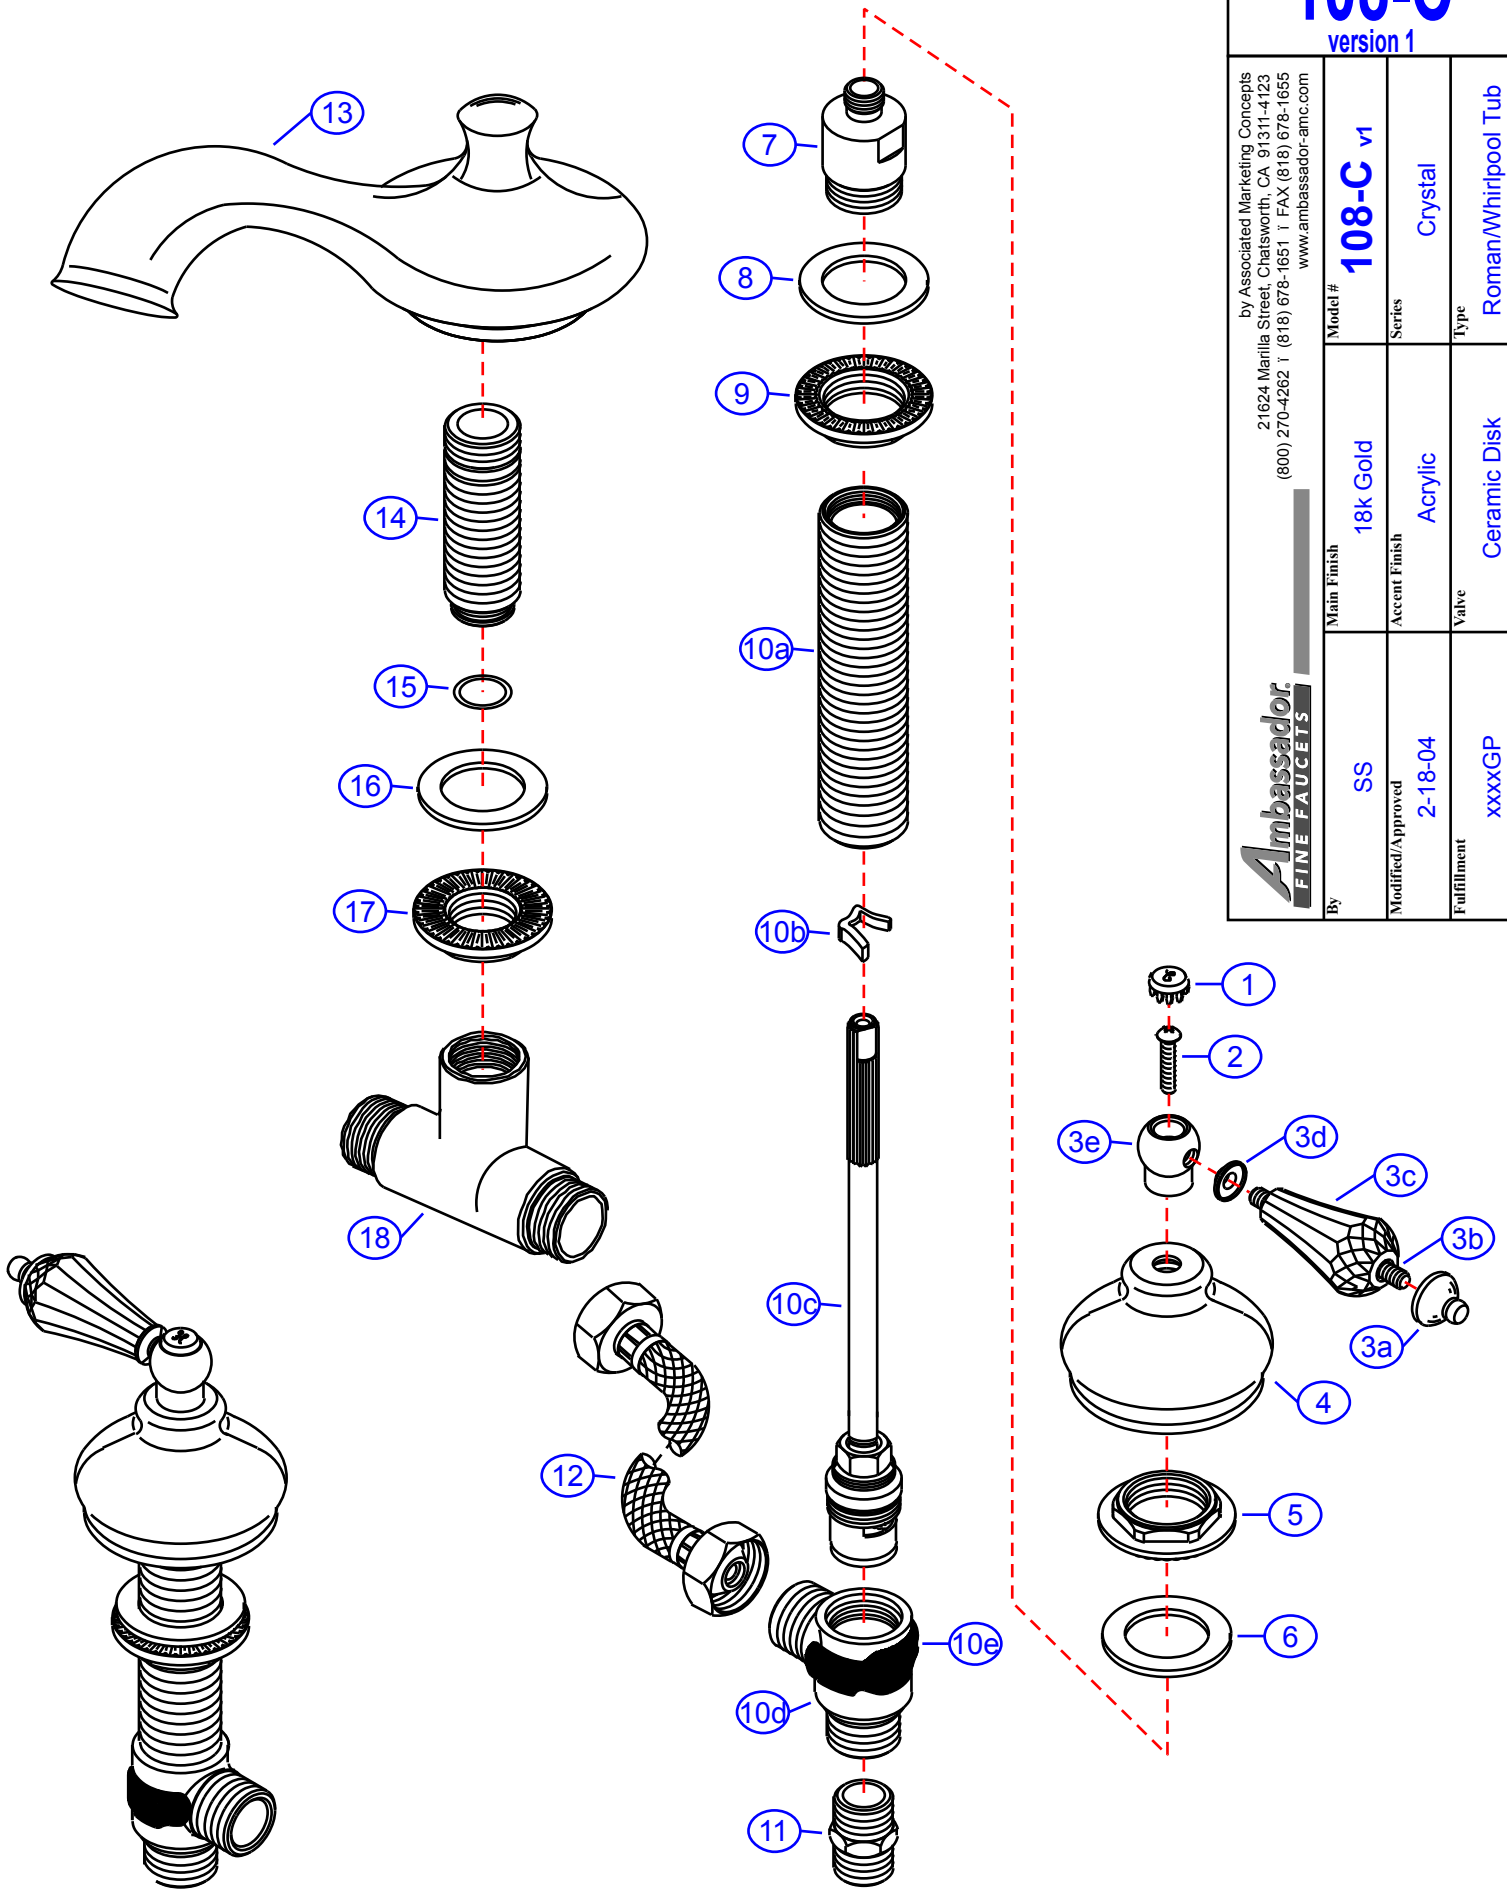

108-C

version 1

by Associated Marketing Concepts
 21624 Manilla Street, Chatsworth, CA 91311-4123
 (800) 270-4262 | (818) 678-1651 | FAX (818) 678-1655
 www.ambassador-amc.com

Ambassador
 FINE FAUCETS

By	SS	Main Finish	18k Gold	Model #	108-C v1
Modified/Approved	2-18-04	Accent Finish	Acrylic	Series	Crystal
Fulfillment	xxxxGP	Valve	Ceramic Disk	Type	Roman/Whirlpool Tub

108-C v1

Crystal Handle Roman/Whirlpool Tub- CD/GP

#	Description	Quantity	Part #	Finish
1	Cap "H"	1	E-206041HGP	Gold
	Cap "C"	1	E-206041CGP	Gold
2	Handle Screw	2	E-008038CP	Chrome
3	Crystal Handle	2	G-A90130GP	Gold/Acrylic
3a	Handle Tip	2	E-109003GP	Gold
3b	Handle Rod	2	E-017045GP	Gold
3c	Handle (Crystal)	2	E-108034	Acrylic
3d	Handle Spacer	2	E-107034GP	Gold
3e	Handle Head	2	E-226002GP	Gold
4	Canopy	2	E-018081GP	Gold
5	Lock Nut	2	G-xxxx	Brass
6	Rubber Washer	2	E-010022	Rubber
7	Adapter	2	E-016018	Brass
8	Rubber Washer	2	E-010022	Rubber
9	Lock Nut	2	G-xxxx	Brass
10	Valve Body (Assembled) Hot	1	G-Axxxx	Brass
	Valve Body (Assembled) Cold	1	G-Axxxx	Brass
10a	Body	2	E-014040*	Brass
10b	"C" Clip	2	E-012019*	Metal
10c	Cartridge (Hot)	1	E-507060H*	Ceramic Disc
	Cartridge (Cold)	1	E-507060C*	Ceramic Disc
10d	Valve Bottom	2	E-061003*	Brass
10e	Clip (Red)	1	E-012024H*	Plastic
	Clip (Blue)	1	E-012024C*	Plastic
11	Reducer	2	E-035002	Brass
12	Hose	2	E-105011	Hose
13	Spout	1	E-100041GP	Gold
14	Spout Shaft	1	E-014006	Brass
15	O-Ring	1	E-004010N	Rubber
16	Rubber Washer	1	E-010023	Rubber
17	Lock Nut	1	E-054027	Brass
18	"T" Connector	1	E-015007	Brass

* Grayed parts are not available individually. "Assembled" item required.

by Associated Marketing Concepts
 21624 Marilla Street, Chatsworth, CA 91311-4123
 (800) 270-4262 * (818) 678-1651 * FAX (818) 678-1655
www.ambassador-amc.com