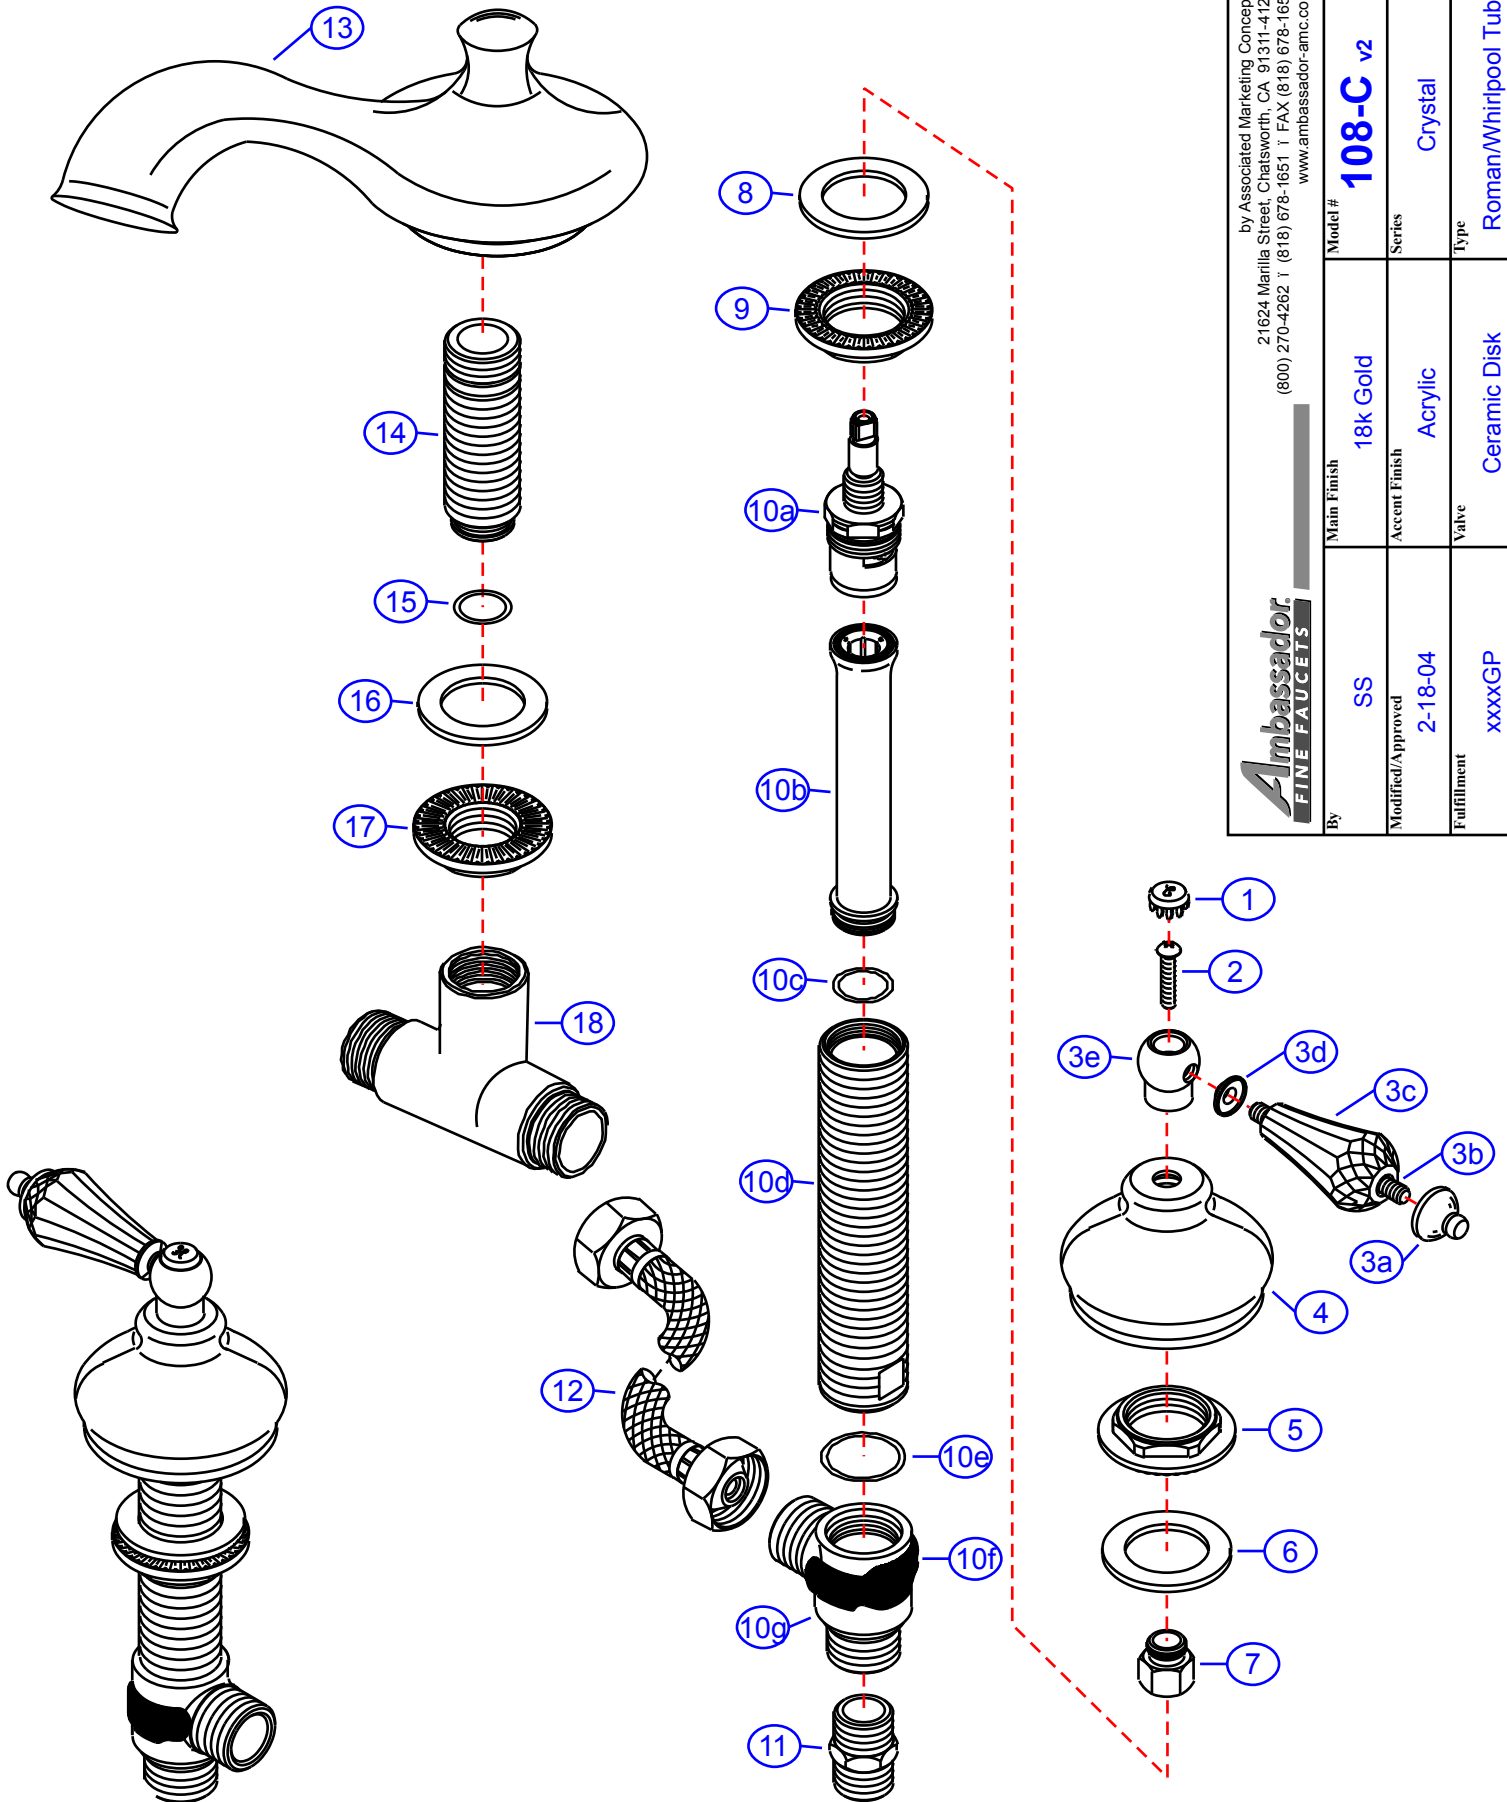

108-C

version 2

by Associated Marketing Concepts
 21624 Manila Street, Chatsworth, CA 91311-4123
 (800) 270-4262 | (818) 678-1651 | FAX (818) 678-1655
 www.ambassador-amc.com

Ambassador
 FINE FAUCETS

By	SS	Main Finish	18k Gold	Model #	108-C v2
Modified/Approved	2-18-04	Accent Finish	Acrylic	Series	Crystal
Fulfillment	xxxxGP	Valve	Ceramic Disk	Type	Roman/Whirlpool Tub

108-C v2

Crystal Handle Roman/Whirlpool Tub- CD/GP

#	Description	Quantity	Part #	Finish
1	Cap "H"	1	E-206041HGP	Gold
	Cap "C"	1	E-206041CGP	Gold
2	Handle Screw	2	E-008038CP	Chrome
3	Crystal Handle	2	G-A90130GP	Gold/Acrylic
3a	Handle Tip	2	E-109003GP	Gold
3b	Handle Rod	2	E-017045GP	Gold
3c	Handle (Crystal)	2	E-108034	Acrylic
3d	Handle Spacer	2	E-107034GP	Gold
3e	Handle Head	2	E-226002GP	Gold
4	Canopy	2	E-018081GP	Gold
5	Lock Nut	2	E-054026	Brass
6	Rubber Washer	2	E-010022	Rubber
7	Adapter	2	E-057056	Brass
8	Rubber Washer	2	E-010022	Rubber
9	Lock Nut	2	E-054026	Brass
10	Valve Body (Assembled) Hot	1	EA-550112H	Brass
	Valve Body (Assembled) Cold	1	EA-550112C	Brass
10a	Cartridge (Hot)	1	E-507055	Ceramic Disc
	Cartridge (Cold)	1	E-507056	Ceramic Disc
10b	Sleeve	2	E-035105*	Brass
10c	O-Ring	2	E-004074*	Rubber
10d	Body	2	E-014137*	Brass
10e	O-Ring	2	E-004081*	Rubber
10f	Clip (Red)	1	E-012024H*	Plastic
	Clip (Blue)	1	E-012024C*	Plastic
10g	Valve Bottom	2	E-055088*	Brass
11	Reducer	2	E-035002	Brass
12	Hose	2	E-105011	Hose
13	Spout	1	E-100041GP	Gold
14	Spout Shaft	1	E-014006	Brass
15	O-Ring	1	E-004010N	Rubber
16	Rubber Washer	1	E-010023	Rubber
17	Lock Nut	1	E-054027	Brass
18	"T" Connector	1	E-015007	Brass

* Grayed parts are not available individually. "Assembled" item required.

by Associated Marketing Concepts
 21624 Marilla Street, Chatsworth, CA 91311-4123
 (800) 270-4262 * (818) 678-1651 * FAX (818) 678-1655
www.ambassador-amc.com