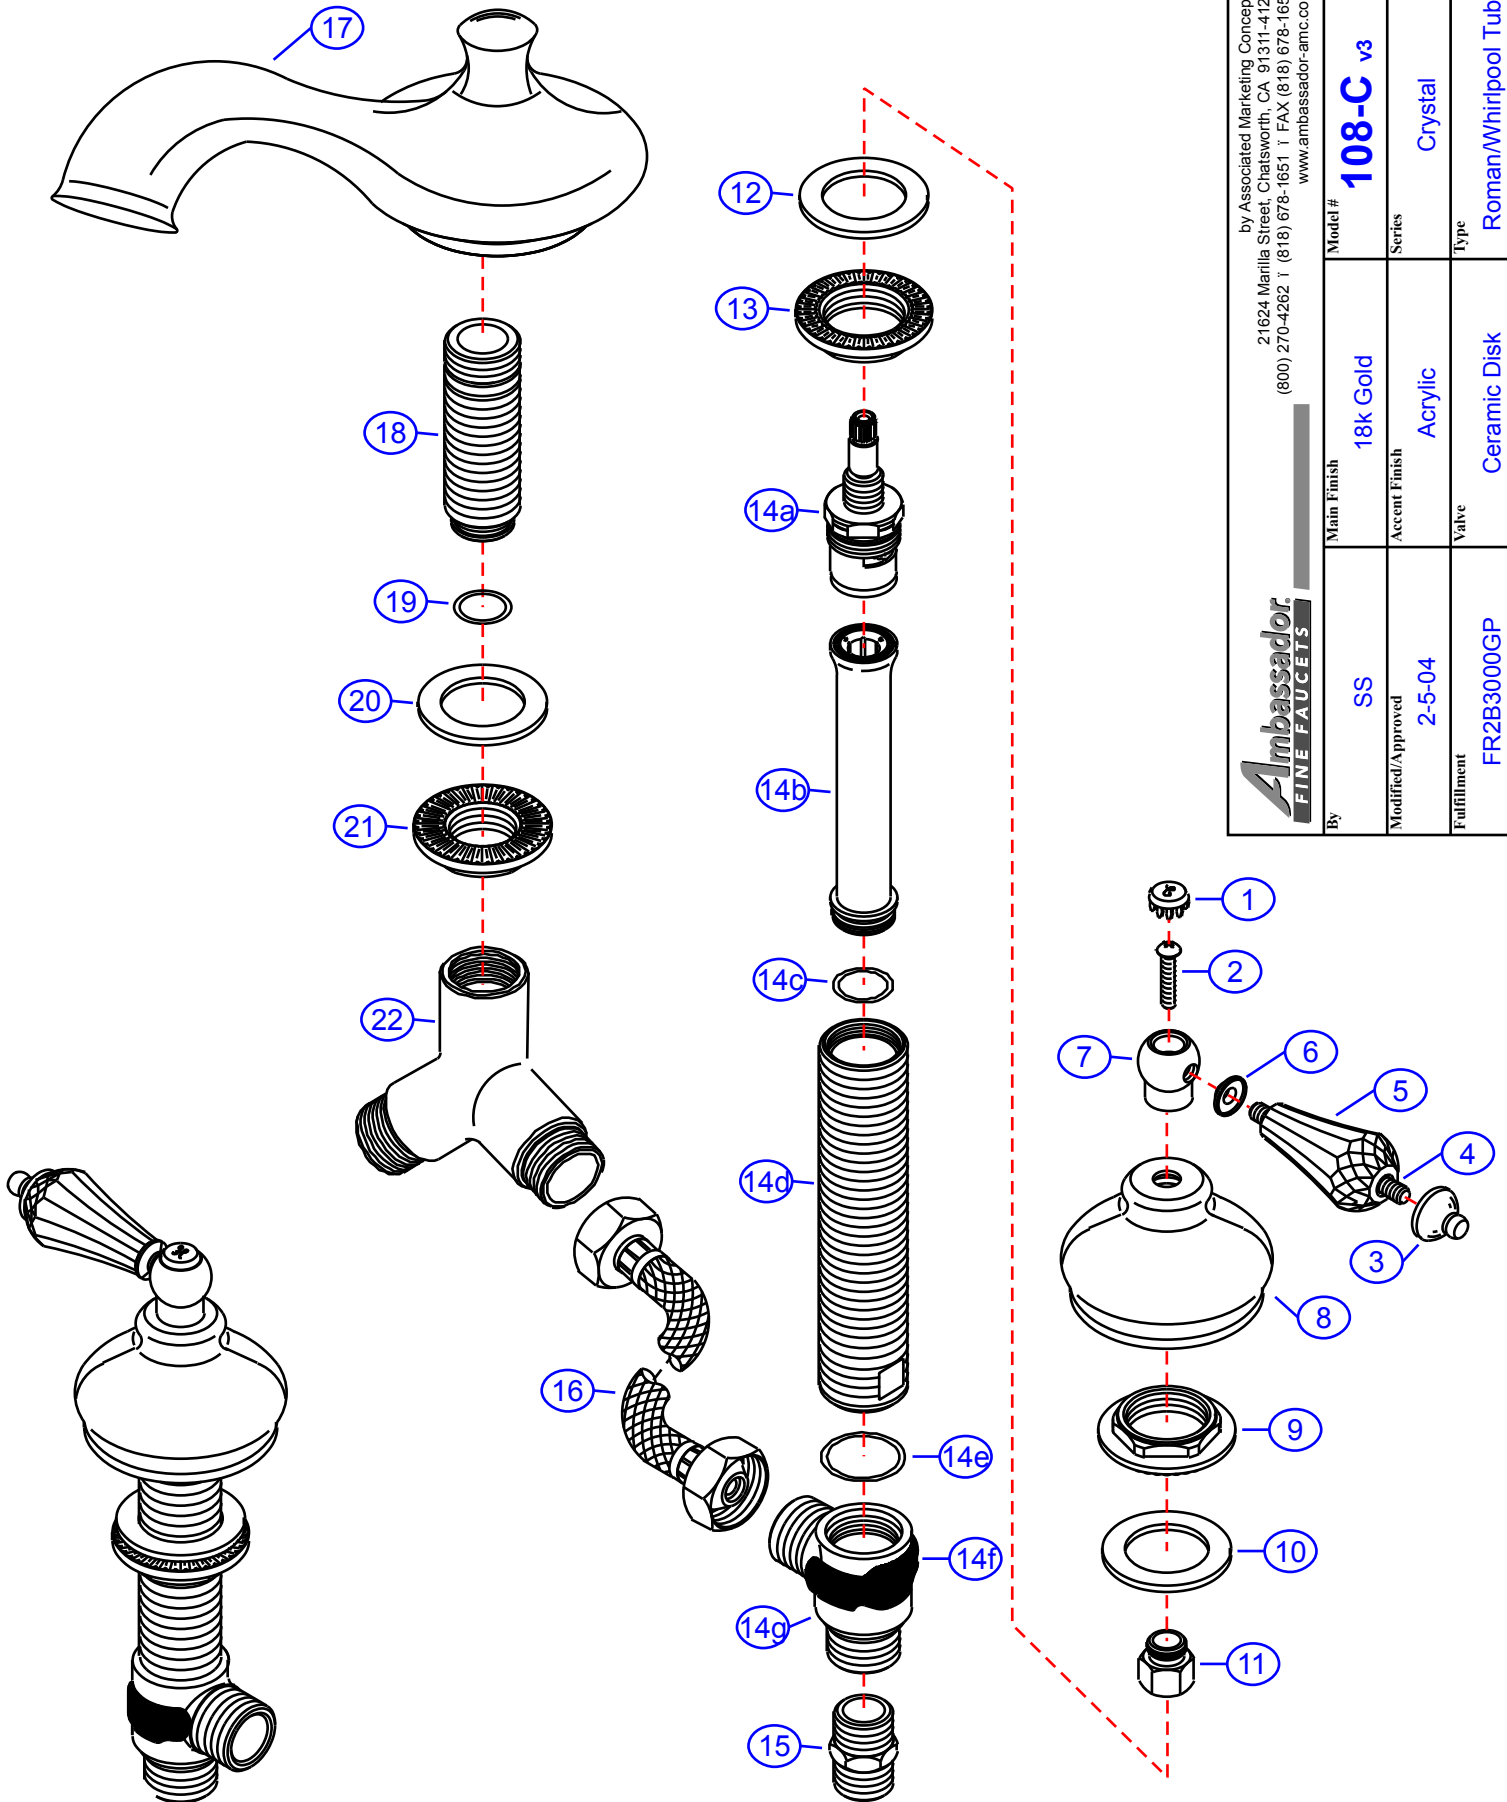

By	SS	18k Gold	Model #	<b>108-C v3</b>
Modified/Approved	2-5-04	Acrylic	Series	Crystal
Fulfillment	FR2B3000GP	Ceramic Disk	Valve	Roman/Whirlpool Tub

## Crystal Handle Roman/Whirlpool Tub- CD/GP

#	Description	Quantity	Part #	Finish
1	Cap "H"	1	E-206041HGP	Gold
	Cap "C"	1	E-206041CGP	Gold
2	Handle Screw	2	E-008038CP	Chrome
3	Handle Tip	2	E-109003GP	Gold
4	Handle Rod	2	E-017045GP	Gold
5	Handle (Crystal)	2	E-108034	Acrylic
6	Handle Spacer	2	E-107034GP	Gold
7	Handle Head	2	E-226011GP	Gold
8	Canopy	2	E-018081GP	Gold
9	Lock Nut	2	E-054026	Brass
10	Rubber Washer	2	E-010022	Rubber
11	Adapter	2	E-057056	Brass
12	Rubber Washer	2	E-010022	Rubber
13	Lock Nut	2	E-054026	Brass
14	Valve Body (Assembled) Hot	1	EA-550112H	Brass
	Valve Body (Assembled) Cold	1	EA-550112C	Brass
14a	Cartridge (Hot)	1	E-507055	Ceramic Disc
	Cartridge (Cold)	1	E-507056	Ceramic Disc
14b	Sleeve	2	E-035105*	Brass
14c	O-Ring	2	E-004074*	Rubber
14d	Body	2	E-014137*	Brass
14e	O-Ring	2	E-004081*	Rubber
14f	Clip (Red)	1	E-012024H*	Plastic
	Clip (Blue)	1	E-012024C*	Plastic
14g	Valve Bottom	2	E-055088*	Brass
15	Reducer	2	E-035002	Brass
16	Hose	2	E-105011	Hose
17	Spout	1	E-100041GP	Gold
18	Spout Shaft	1	E-014006	Brass
19	O-Ring	1	E-004010N	Rubber
20	Rubber Washer	1	E-010023	Rubber
21	Lock Nut	1	E-054027	Brass
22	"Y" Connector	1	E-015007	Brass