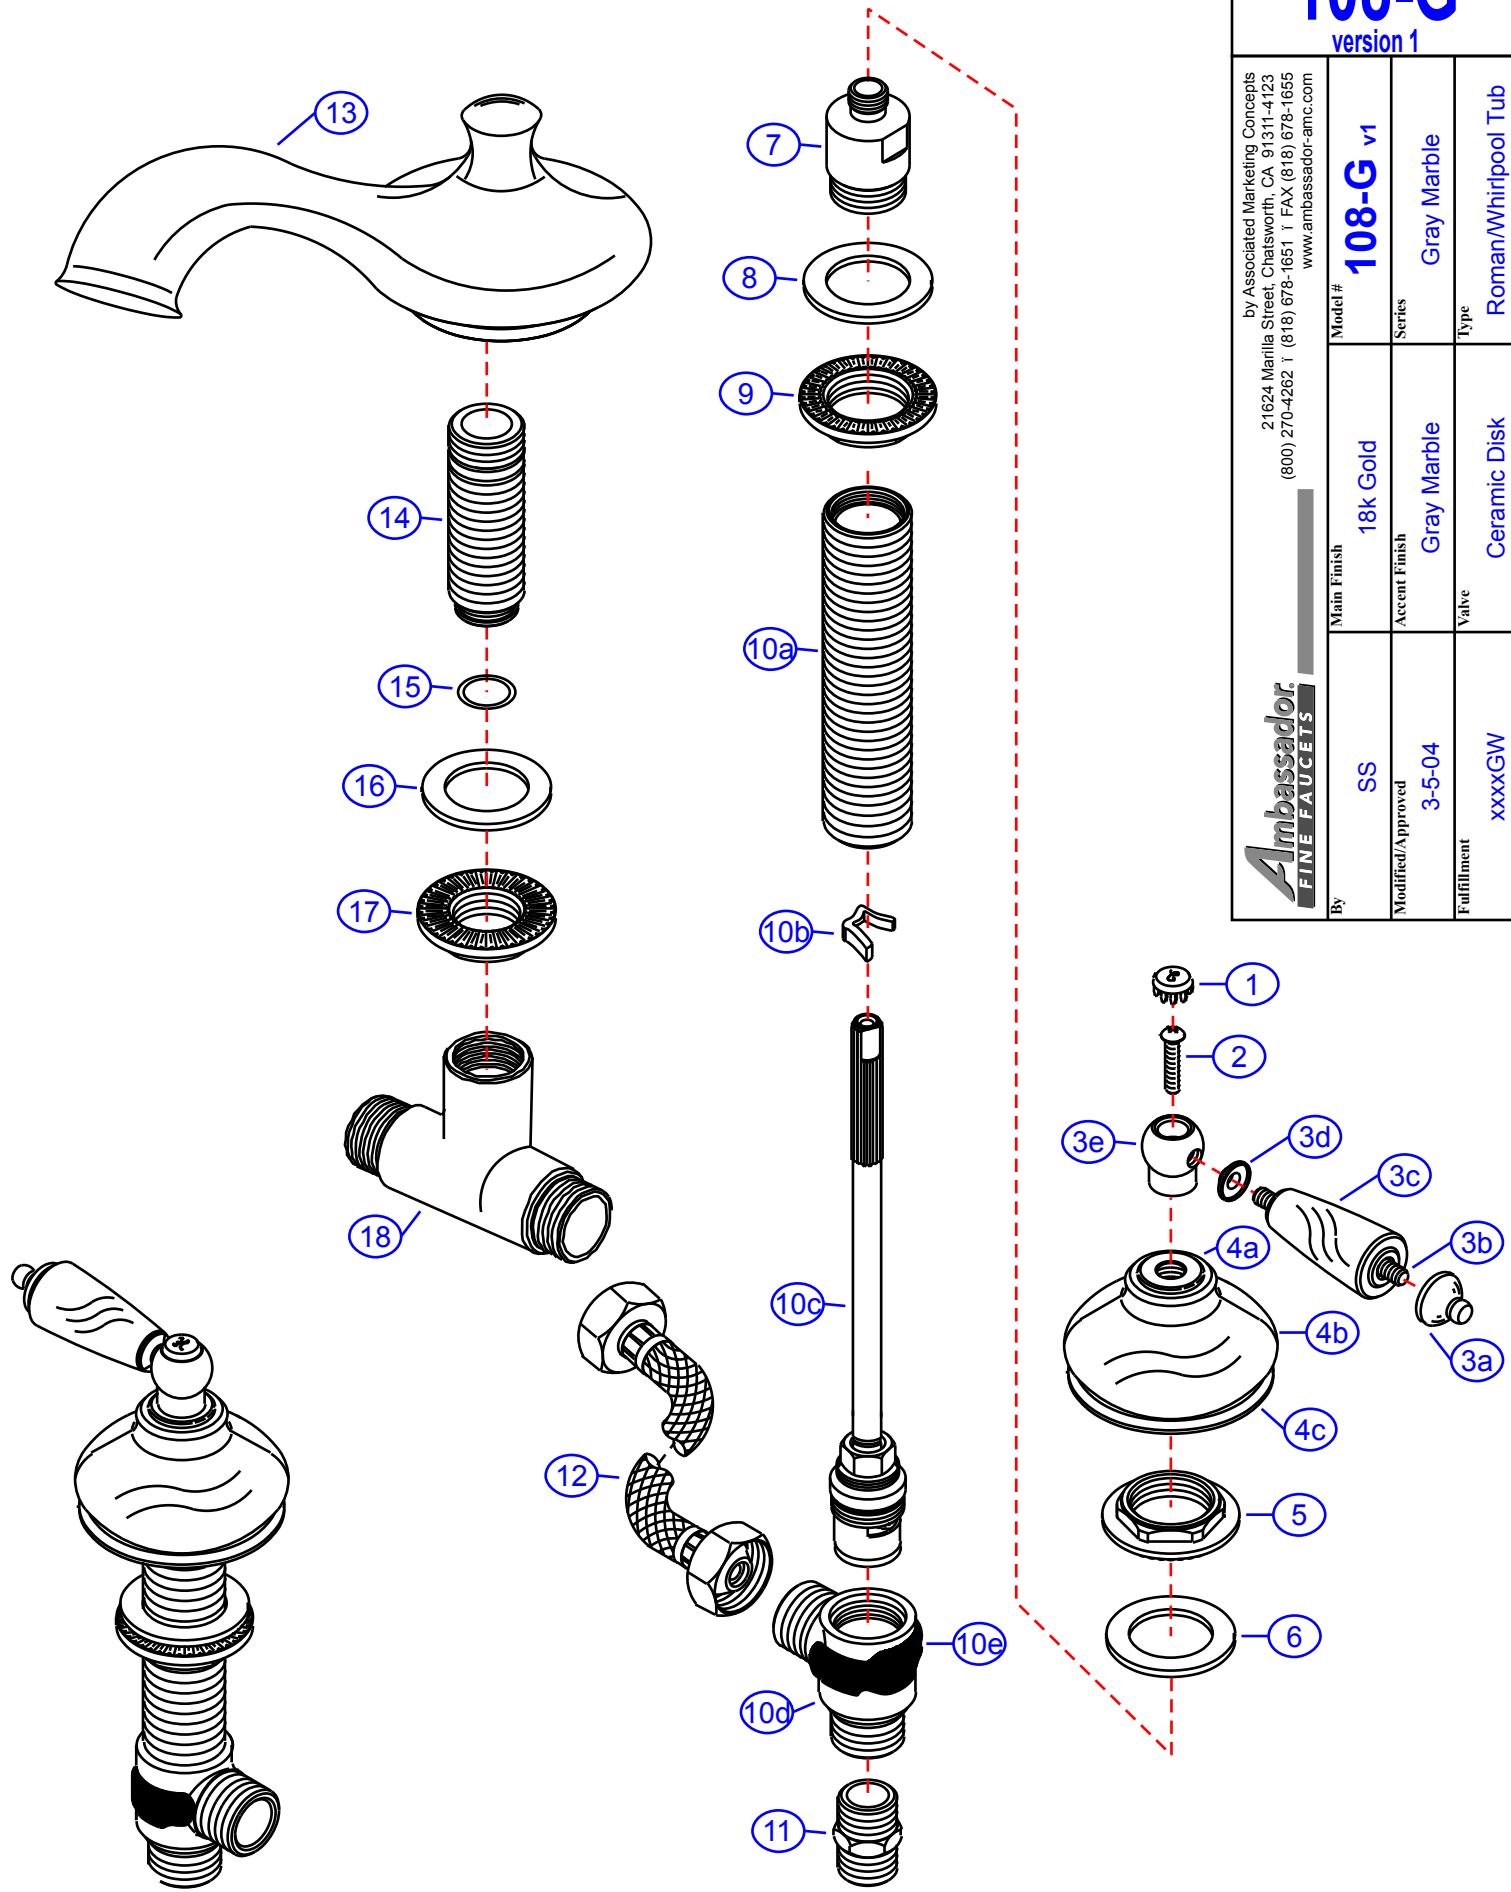

108-G

version 1

by Associated Marketing Concepts
 21624 Marilla Street, Chatsworth, CA 91311-4123
 (800) 270-4262 | (818) 678-1651 | FAX (818) 678-1655
 www.ambassador-amc.com

Ambassador
 FINE FAUCETS

By	SS	Main Finish	18k Gold	Model #	108-G v1
Modified/Approved	3-5-04	Accent Finish	Gray Marble	Series	Gray Marble
Fulfillment	xxxxGW	Valve	Ceramic Disk	Type	Roman/Whirlpool Tub

108-G v1

Gray Marble Roman/Whirlpool Tub- CD/GP

#	Description	Quantity	Part #	Finish
1	Cap "H"	1	E-206041HGP	Gold
	Cap "C"	1	E-206041CGP	Gold
2	Handle Screw	2	E-008038CP	Chrome
3	Handle Marble	2	G-A90132GP	Gold/Marble
3a	Handle Tip	2	E-109003GP	Gold
3b	Handle Rod	2	E-017045	Metal
3c	Handle (Marble)	2	E-108027	Marble
3d	Handle Spacer	2	E-107034GP	Gold
3e	Handle Head	2	E-226002GP	Gold
4	Canopy (Assembled)	2	EA-667338GP	Gold/Marble
4a	Canopy Threads	2	E-205007GP*	Gold
4b	Canopy	2	E-018023*	Marble
4c	Canopy Base	2	E-215010GP*	Gold
5	Lock Nut	2	G-xxxx	Brass
6	Rubber Washer	2	E-010022	Rubber
7	Adapter	2	E-016018	Brass
8	Rubber Washer	2	E-010022	Rubber
9	Lock Nut	2	G-xxxx	Brass
10	Valve Body (Assembled) Hot	1	G-Axxxx	Brass
	Valve Body (Assembled) Cold	1	G-Axxxx	Brass
10a	Body	2	E-014040*	Brass
10b	"C" Clip	2	E-012019*	Metal
10c	Cartridge (Hot)	1	E-507060H*	Ceramic Disc
	Cartridge (Cold)	1	E-507060C*	Ceramic Disc
10d	Valve Bottom	2	E-061003*	Brass
10e	Clip (Red)	1	E-012024H*	Plastic
	Clip (Blue)	1	E-012024C*	Plastic
11	Reducer	2	E-035002	Brass
12	Hose	2	E-105011	Hose
13	Spout	1	E-100041GP	Gold
14	Spout Shaft	1	E-014006	Brass
15	O-Ring	1	E-004010N	Rubber
16	Rubber Washer	1	E-010023	Rubber
17	Lock Nut	1	E-054027	Brass
18	"T" Connector	1	E-015007	Brass

* Grayed parts are not available individually. "Assembled" item required.

by Associated Marketing Concepts
 21624 Marilla Street, Chatsworth, CA 91311-4123
 (800) 270-4262 * (818) 678-1651 * FAX (818) 678-1655
www.ambassador-amc.com