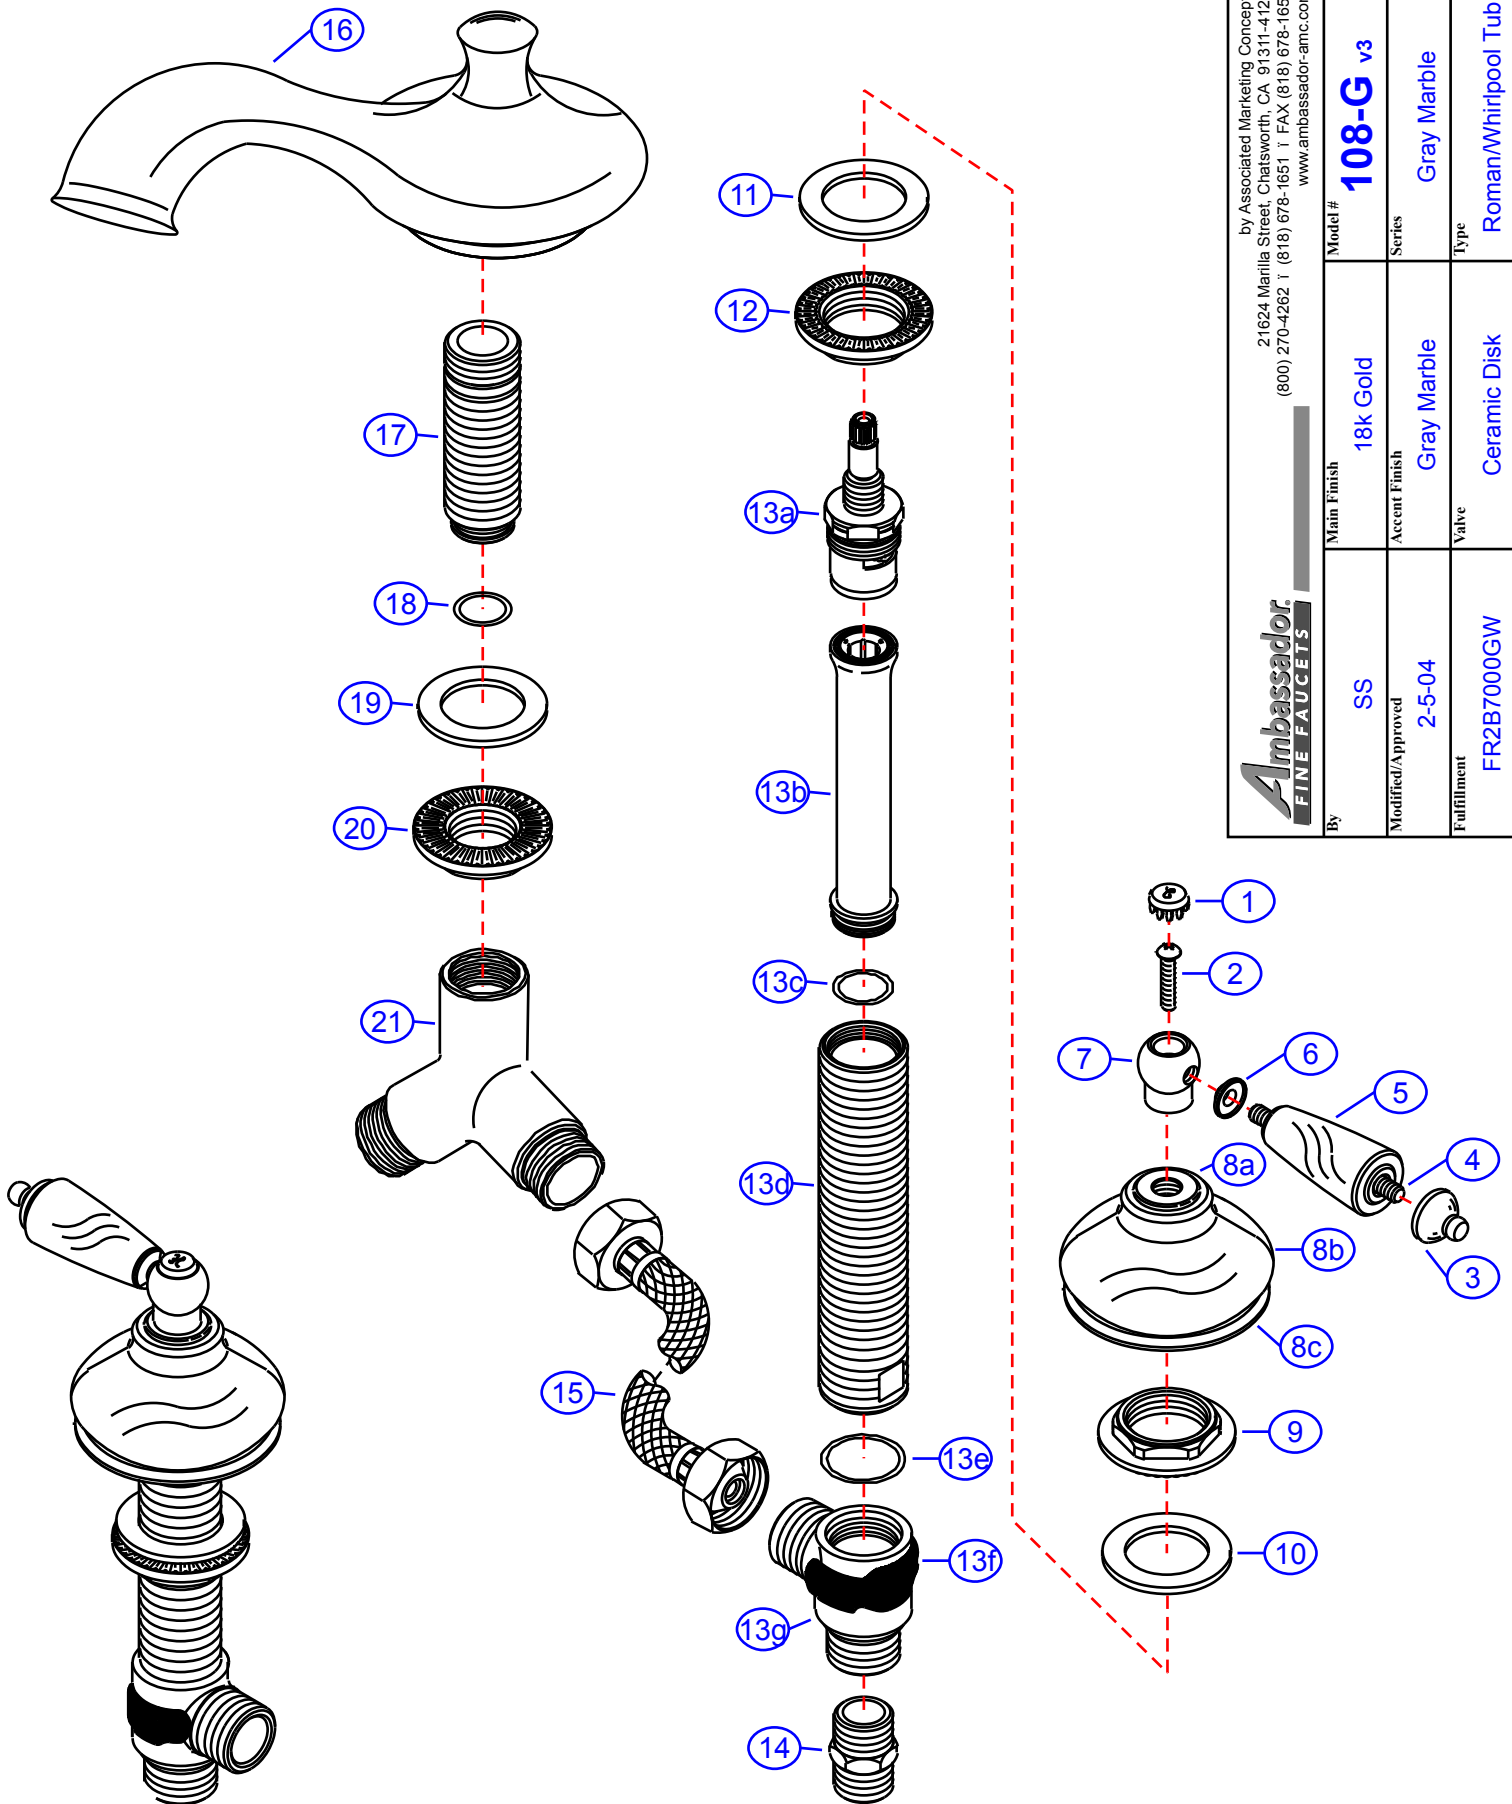

108-G

version 3

by Associated Marketing Concepts
 21624 Marilla Street, Chatsworth, CA 91311-4123
 (800) 270-4262 | (818) 678-1651 | FAX (818) 678-1655
 www.ambassador-amc.com

Ambassador
 FINE FAUCETS

By	SS	Main Finish	18k Gold	Model #	108-G v3
Modified/Approved	2-5-04	Accent Finish	Gray Marble	Series	Gray Marble
Fulfillment	FR2B7000GW	Valve	Ceramic Disk	Type	Roman/Whirlpool Tub

108-G v3

Gray Marble Roman/Whirlpool Tub- CD/GP

#	Description	Quantity	Part #	Finish
1	Cap "H"	1	E-206041HGP	Gold
	Cap "C"	1	E-206041CGP	Gold
2	Handle Screw	2	E-008038CP	Chrome
3	Handle Tip	2	E-109003GP	Gold
4	Handle Rod	2	E-017045	Metal
5	Handle (Marble)	2	E-108027	Marble
6	Handle Spacer	2	E-107034GP	Gold
7	Handle Head	2	E-226011GP	Gold
8	Canopy (Assembled)	2	G-X1111GP	Gold/Marble
8a	Canopy Threads	2	E-205008GP*	Gold
8b	Canopy	2	E-018004*	Marble
8c	Canopy Base	2	E-215021GP*	Gold
9	Lock Nut	2	E-054026	Brass
10	Rubber Washer	2	E-010022	Rubber
11	Rubber Washer	2	E-010022	Rubber
12	Lock Nut	2	E-054026	Brass
13	Valve Body (Assembled) Hot	1	EA-550112H	Brass
	Valve Body (Assembled) Cold	1	EA-550112C	Brass
13a	Cartridge (Hot)	1	E-507055	Ceramic Disc
	Cartridge (Cold)	1	E-507056	Ceramic Disc
13b	Sleeve	2	E-035105*	Brass
13c	O-Ring	2	E-004074*	Rubber
13d	Body	2	E-014137*	Brass
13e	O-Ring	2	E-004081*	Rubber
13f	Clip (Red)	1	E-012024H*	Plastic
	Clip (Blue)	1	E-012024C*	Plastic
13g	Valve Bottom	2	E-055088*	Brass
14	Reducer	2	E-035002	Brass
15	Hose	2	E-105011	Hose
16	Spout	1	E-100041GP	Gold
17	Spout Shaft	1	E-014006	Brass
18	O-Ring	1	E-004010N	Rubber
19	Rubber Washer	1	E-010023	Rubber
20	Lock Nut	1	E-054027	Brass
21	"Y" Connector	1	E-015007	Brass

* Grayed parts are not available individually. "Assembled" item required.

by Associated Marketing Concepts
 21624 Marilla Street, Chatsworth, CA 91311-4123
 (800) 270-4262 * (818) 678-1651 * FAX (818) 678-1655
www.ambassador-amc.com