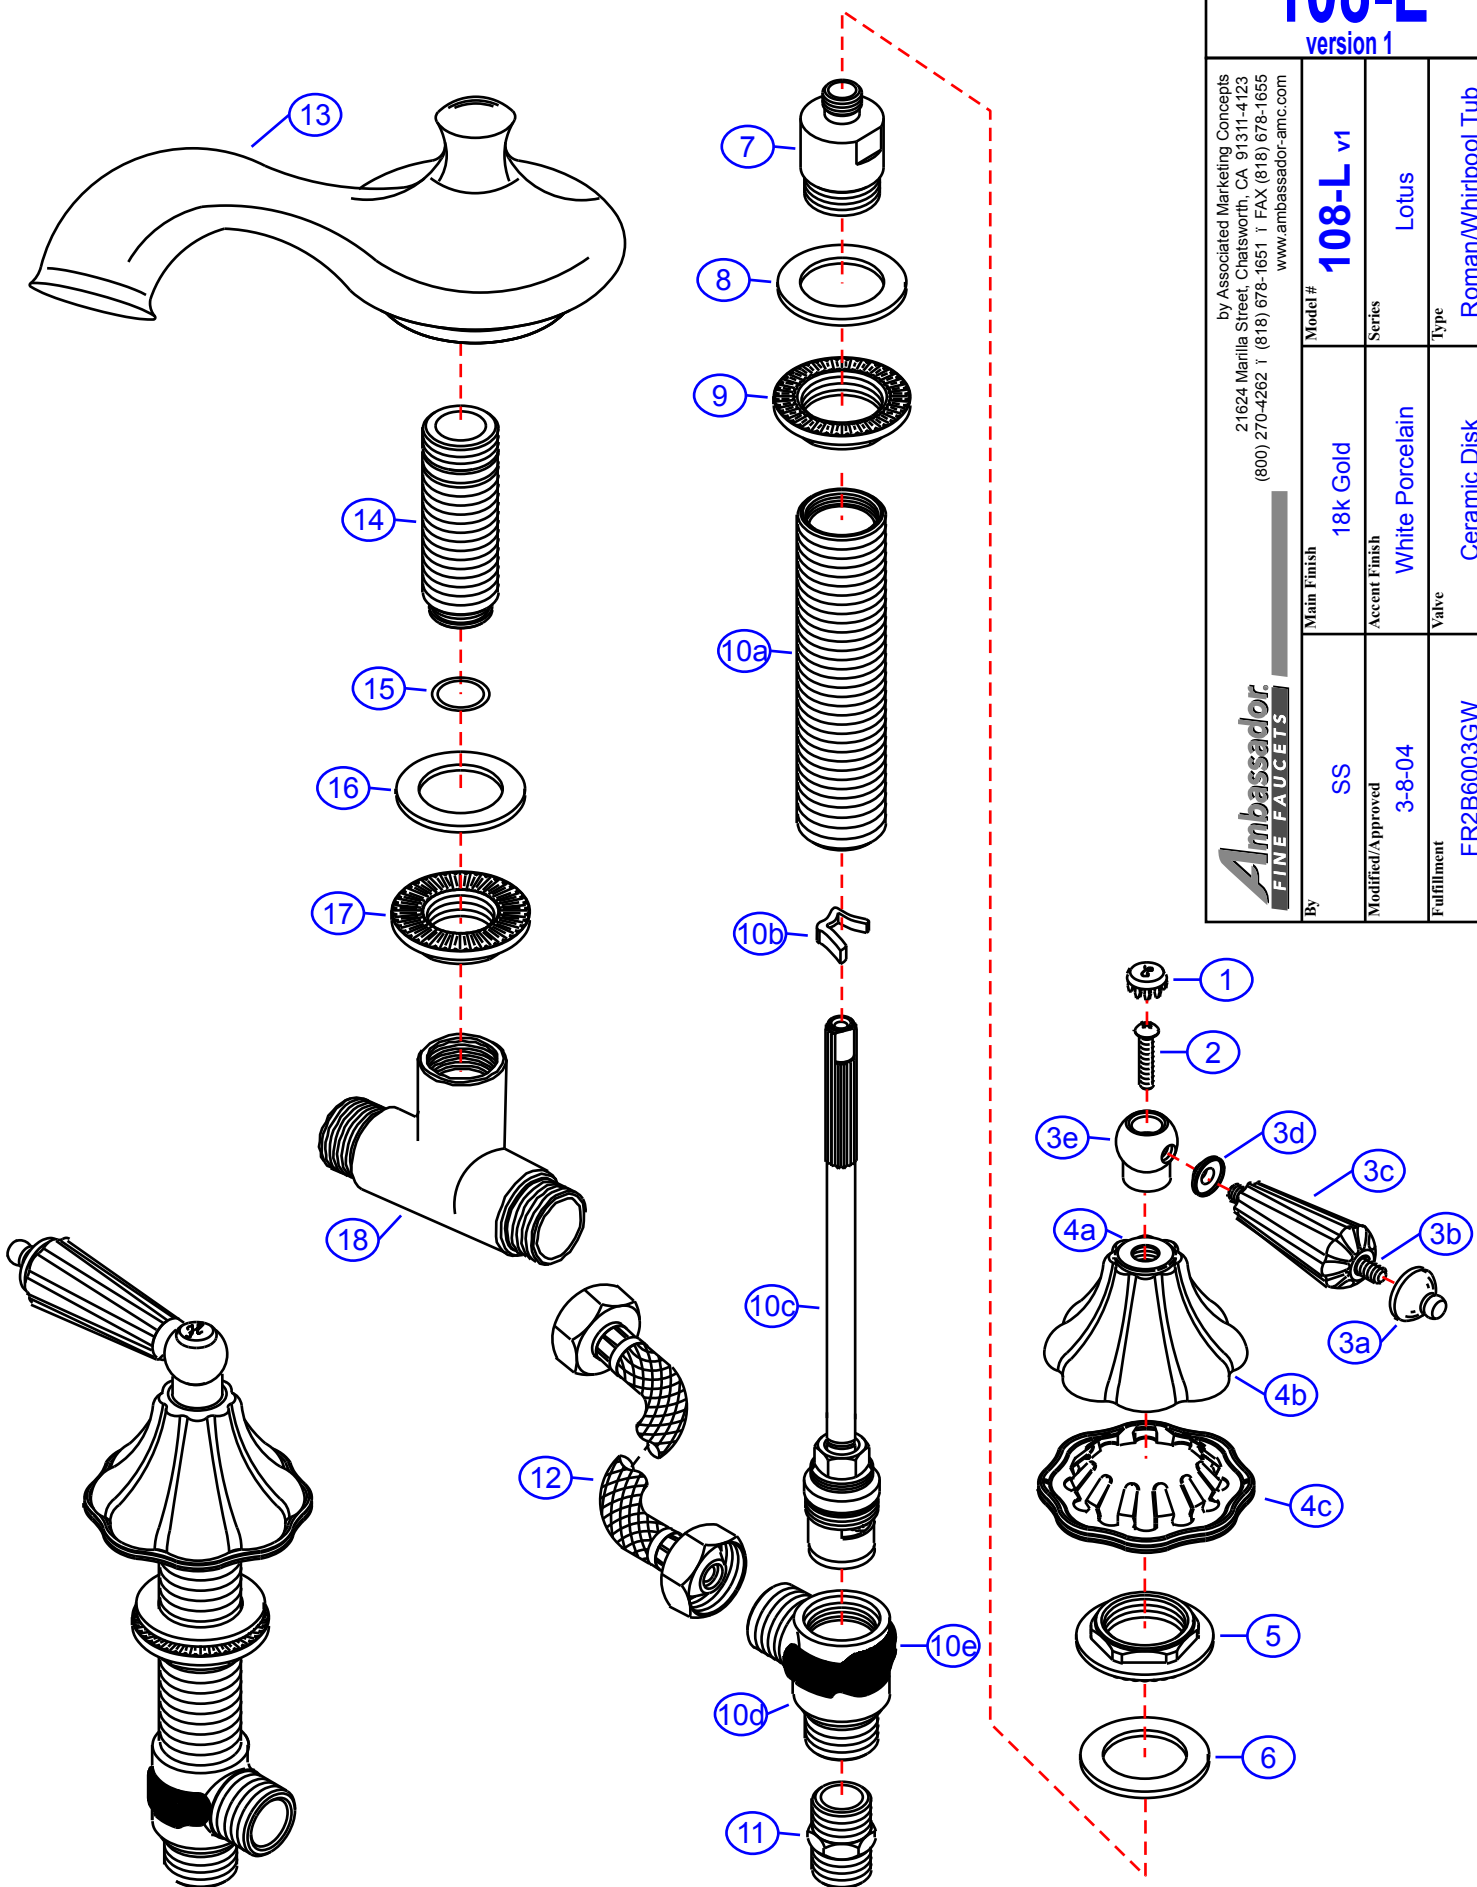

By	SS	Main Finish	18k Gold	Model #	<b>108-L v1</b>
Modified/Approved	3-8-04	Accent Finish	White Porcelain	Series	Lotus
Fulfillment	FR2B6003GW	Valve	Ceramic Disk	Type	Roman/Whirlpool Tub

## Lotus Roman/Whirlpool Tub- CD/GP

#	Description	Quantity	Part #	Finish
1	Cap "H"	1	E-206041HGP	Gold
	Cap "C"	1	E-206041CGP	Gold
2	Handle Screw	2	E-008038CP	Chrome
3	Handle Lotus	2	G-A90131GP	Gold/Porcelain
3a	Handle Tip	2	E-109003GP	Gold
3b	Handle Rod	2	E-017045	Metal
3c	Handle (Lotus)	2	E-108028WH	Porcelain
3d	Handle Spacer	2	E-107034GP	Gold
3e	Handle Head	2	E-226002GP	Gold
4	Canopy (Assembled)	2	EA-667339GP	Gold/Porcelain
4a	Canopy Threads	2	E-205008GP*	Gold
4b	Canopy	2	E-018026WH*	Porcelain
4c	Canopy Base	2	E-215020GP*	Gold
5	Lock Nut	2	G-xxxx	Brass
6	Rubber Washer	2	E-010022	Rubber
7	Adapter	2	E-016018	Brass
8	Rubber Washer	2	E-010022	Rubber
9	Lock Nut	2	G-xxxx	Brass
10	Valve Body (Assembled) Hot	1	G-Axxxx	Brass
	Valve Body (Assembled) Cold	1	G-Axxxx	Brass
10a	Body	2	E-014040*	Brass
10b	"C" Clip	2	E-012019*	Metal
10c	Cartridge (Hot)	1	E-507060H*	Ceramic Disc
	Cartridge (Cold)	1	E-507060C*	Ceramic Disc
10d	Valve Bottom	2	E-061003*	Brass
10e	Clip (Red)	1	E-012024H*	Plastic
	Clip (Blue)	1	E-012024C*	Plastic
11	Reducer	2	E-035002	Brass
12	Hose	2	E-105011	Hose
13	Spout	1	E-100041GP	Gold
14	Spout Shaft	1	E-014006	Brass
15	O-Ring	1	E-004010N	Rubber
16	Rubber Washer	1	E-010023	Rubber
17	Lock Nut	1	E-054027	Brass
18	"T" Connector	1	E-015007	Brass