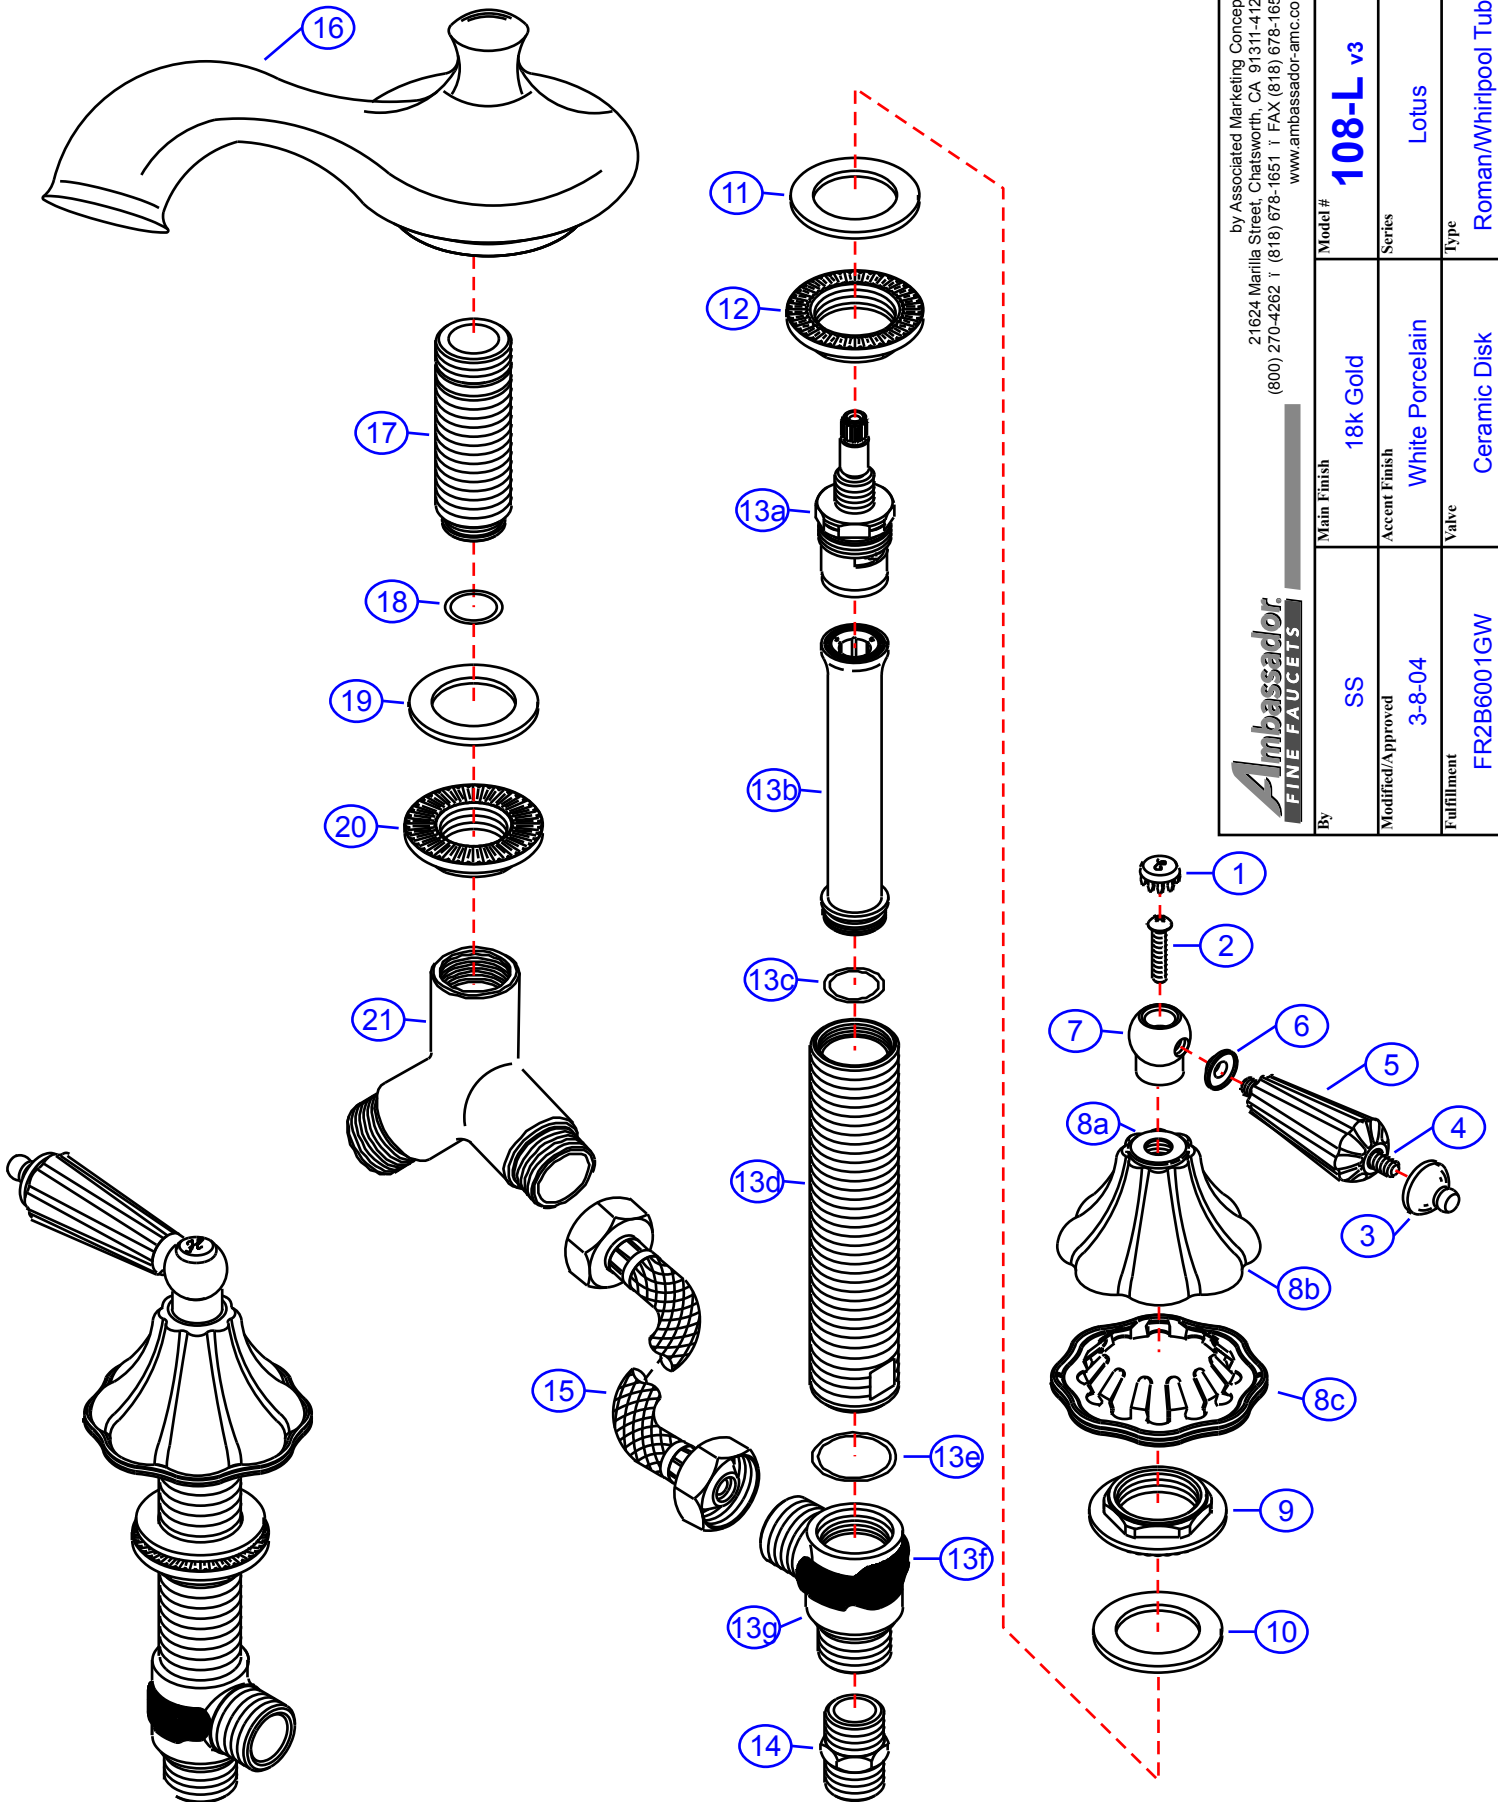

108-L

version 3

by Associated Marketing Concepts
 21624 Manilla Street, Chatsworth, CA 91311-4123
 (800) 270-4262 | (818) 678-1651 | FAX (818) 678-1655
 www.ambassador-amc.com

Ambassador
 FINE FAUCETS

By	SS	Main Finish	18k Gold	Model #	108-L v3
Modified/Approved	3-8-04	Accent Finish	White Porcelain	Series	Lotus
Fulfillment	FR2B6001GW	Valve	Ceramic Disk	Type	Roman/Whirlpool Tub

108-L v3

Lotus Roman/Whirlpool Tub- CD/GP

#	Description	Quantity	Part #	Finish
1	Cap "H"	1	E-206041HGP	Gold
	Cap "C"	1	E-206041CGP	Gold
2	Handle Screw	2	E-008038CP	Chrome
3	Handle Tip	2	E-109003GP	Gold
4	Handle Rod	2	E-017045	Metal
5	Handle (Lotus)	2	E-108028WH	Porcelain
6	Handle Spacer	2	E-107034GP	Gold
7	Handle Head	2	E-226011GP	Gold
8	Canopy (Assembled)	2	EA-667339GP	Gold/Porcelain
8a	Canopy Threads	2	E-205008GP*	Gold
8b	Canopy	2	E-018026WH*	Porcelain
8c	Canopy Base	2	E-215020GP*	Gold
9	Lock Nut	2	E-054026	Brass
10	Rubber Washer	2	E-010022	Rubber
11	Rubber Washer	2	E-010022	Rubber
12	Lock Nut	2	E-054026	Brass
13	Valve Body (Assembled) Hot	1	EA-550112H	Brass
	Valve Body (Assembled) Cold	1	EA-550112C	Brass
13a	Cartridge (Hot)	1	E-507055	Ceramic Disc
	Cartridge (Cold)	1	E-507056	Ceramic Disc
13b	Sleeve	2	E-035105*	Brass
13c	O-Ring	2	E-004074*	Rubber
13d	Body	2	E-014137*	Brass
13e	O-Ring	2	E-004081*	Rubber
13f	Clip (Red)	1	E-012024H*	Plastic
	Clip (Blue)	1	E-012024C*	Plastic
13g	Valve Bottom	2	E-055088*	Brass
14	Reducer	2	E-035002	Brass
15	Hose	2	E-105011	Hose
16	Spout	1	E-100041GP	Gold
17	Spout Shaft	1	E-014006	Brass
18	O-Ring	1	E-004010N	Rubber
19	Rubber Washer	1	E-010023	Rubber
20	Lock Nut	1	E-054027	Brass
21	"Y" Connector	1	E-015007	Brass

* Grayed parts are not available individually. "Assembled" item required.

by Associated Marketing Concepts
 21624 Marilla Street, Chatsworth, CA 91311-4123
 (800) 270-4262 * (818) 678-1651 * FAX (818) 678-1655
www.ambassador-amc.com