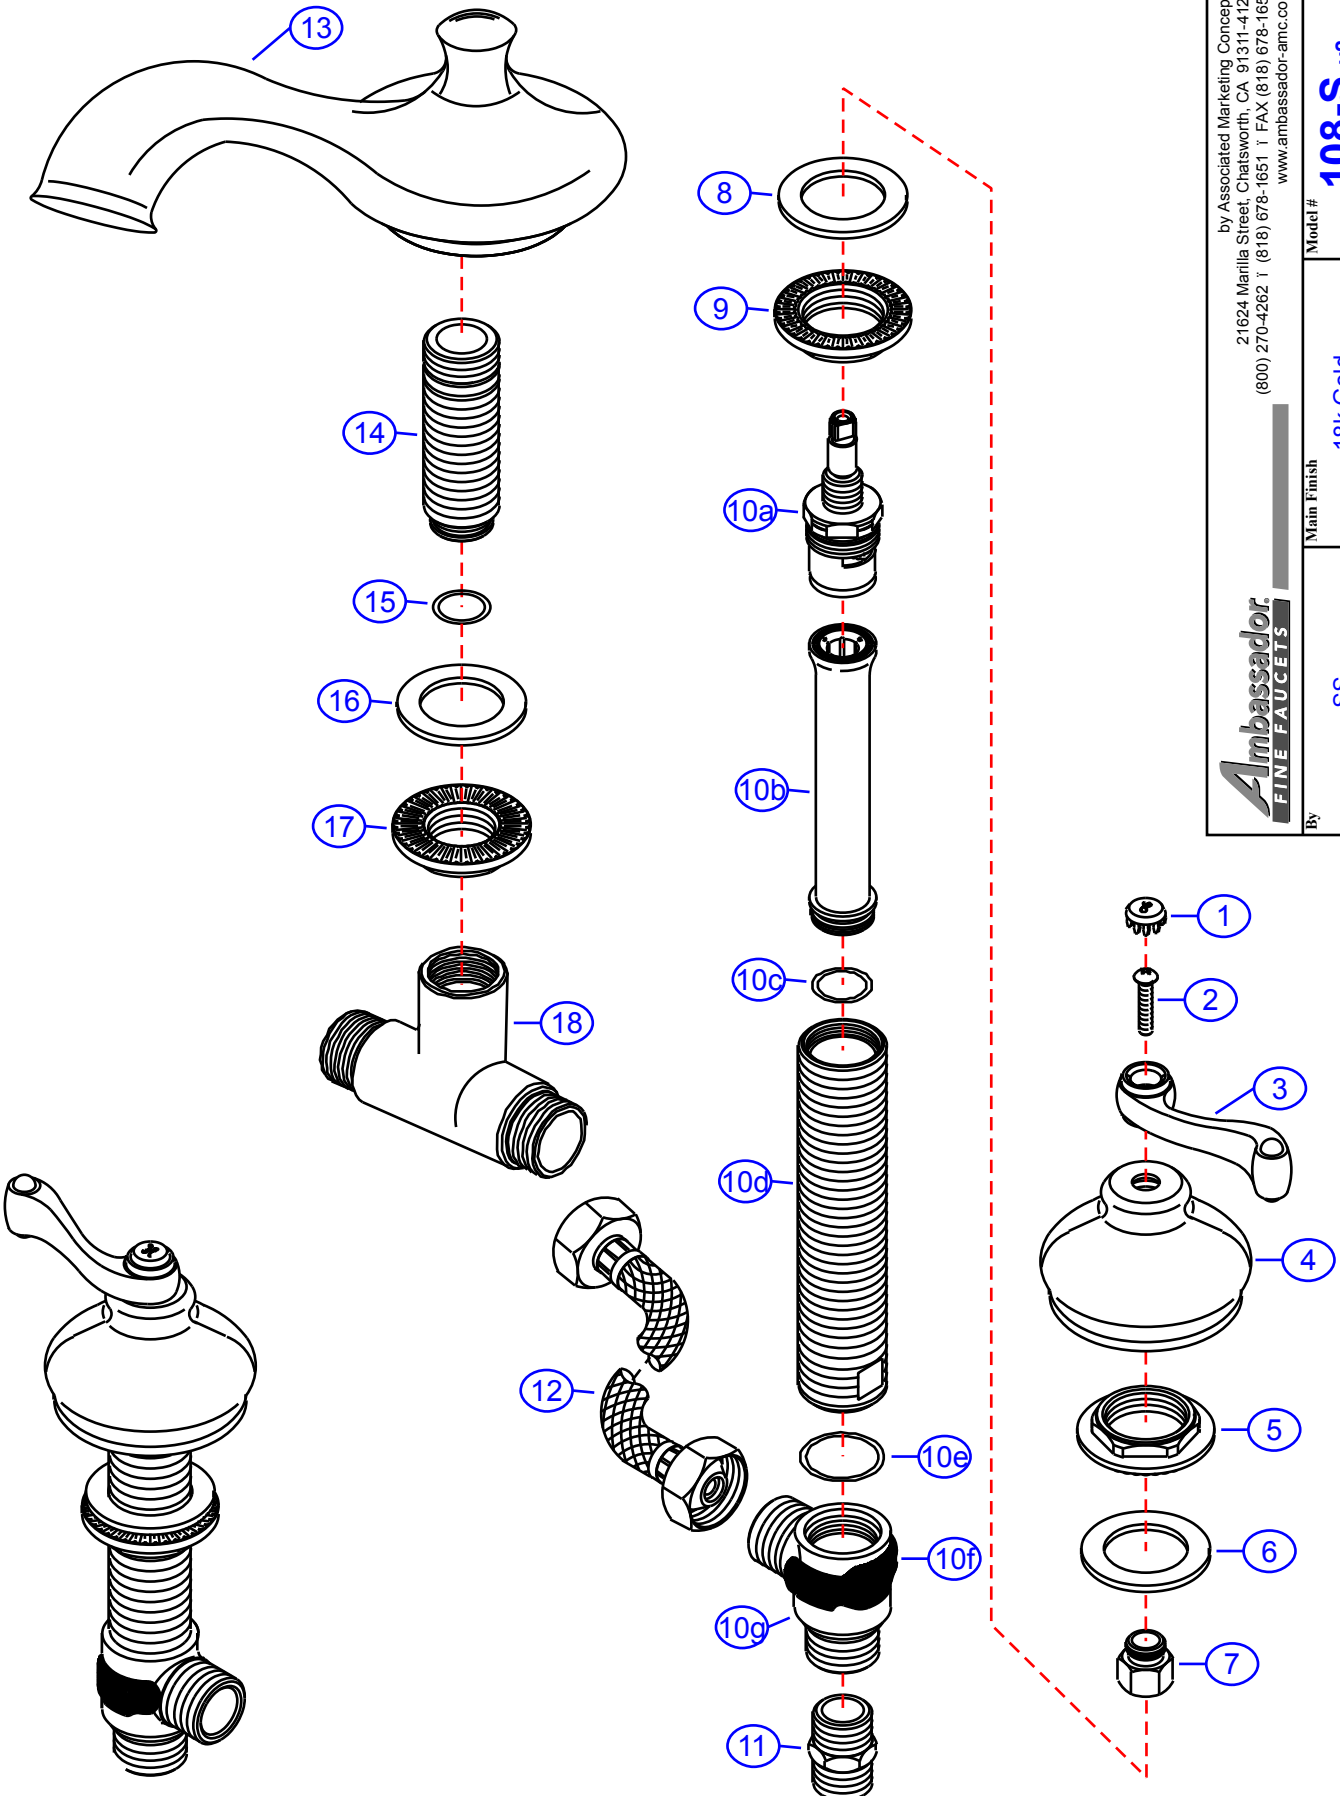

108-S

version 2

by Associated Marketing Concepts
 21624 Manila Street, Chatsworth, CA 91311-4123
 (800) 270-4262 | (818) 678-1651 | FAX (818) 678-1655
 www.ambassador-amc.com

Model #	108-S v2		
Series	"S" Handle		
Type	Roman/Whirlpool Tub		
Main Finish	18k Gold	Accent Finish	None
Modified/Approved	3-8-04	Valve	Ceramic Disk
Fulfillment	xxxxGP		

108-S v2

"S" Handle Roman/Whirlpool Tub- CD/GP

#	Description	Quantity	Part #	Finish
1	Cap "H"	1	E-206041HGP	Gold
	Cap "C"	1	E-206041CGP	Gold
2	Handle Screw	2	E-008038CP	Chrome
3	"S" Handle (Hot)	1	E-108036HGP	Gold
	"S" Handle (Cold)	1	E-108036CGP	Gold
4	Canopy	2	E-018081GP	Gold
5	Lock Nut	2	E-054026	Brass
6	Rubber Washer	2	E-010022	Rubber
7	Adapter	2	E-057056	Brass
8	Rubber Washer	2	E-010022	Rubber
9	Lock Nut	2	E-054026	Brass
10	Valve Body (Assembled) Hot	1	EA-550112H	Brass
	Valve Body (Assembled) Cold	1	EA-550112C	Brass
10a	Cartridge (Hot)	1	E-507055	Ceramic Disc
	Cartridge (Cold)	1	E-507056	Ceramic Disc
10b	Sleeve	2	E-035105*	Brass
10c	O-Ring	2	E-004074*	Rubber
10d	Body	2	E-014137*	Brass
10e	O-Ring	2	E-004081*	Rubber
10f	Clip (Red)	1	E-012024H*	Plastic
	Clip (Blue)	1	E-012024C*	Plastic
10g	Valve Bottom	2	E-055088*	Brass
11	Reducer	2	E-035002	Brass
12	Hose	2	E-105011	Hose
13	Spout	1	E-100041GP	Gold
14	Spout Shaft	1	E-014006	Brass
15	O-Ring	1	E-004010N	Rubber
16	Rubber Washer	1	E-010023	Rubber
17	Lock Nut	1	E-054027	Brass
18	"T" Connector	1	E-015007	Brass

* Grayed parts are not available individually. "Assembled" item required.

by Associated Marketing Concepts
 21624 Marilla Street, Chatsworth, CA 91311-4123
 (800) 270-4262 * (818) 678-1651 * FAX (818) 678-1655
www.ambassador-amc.com