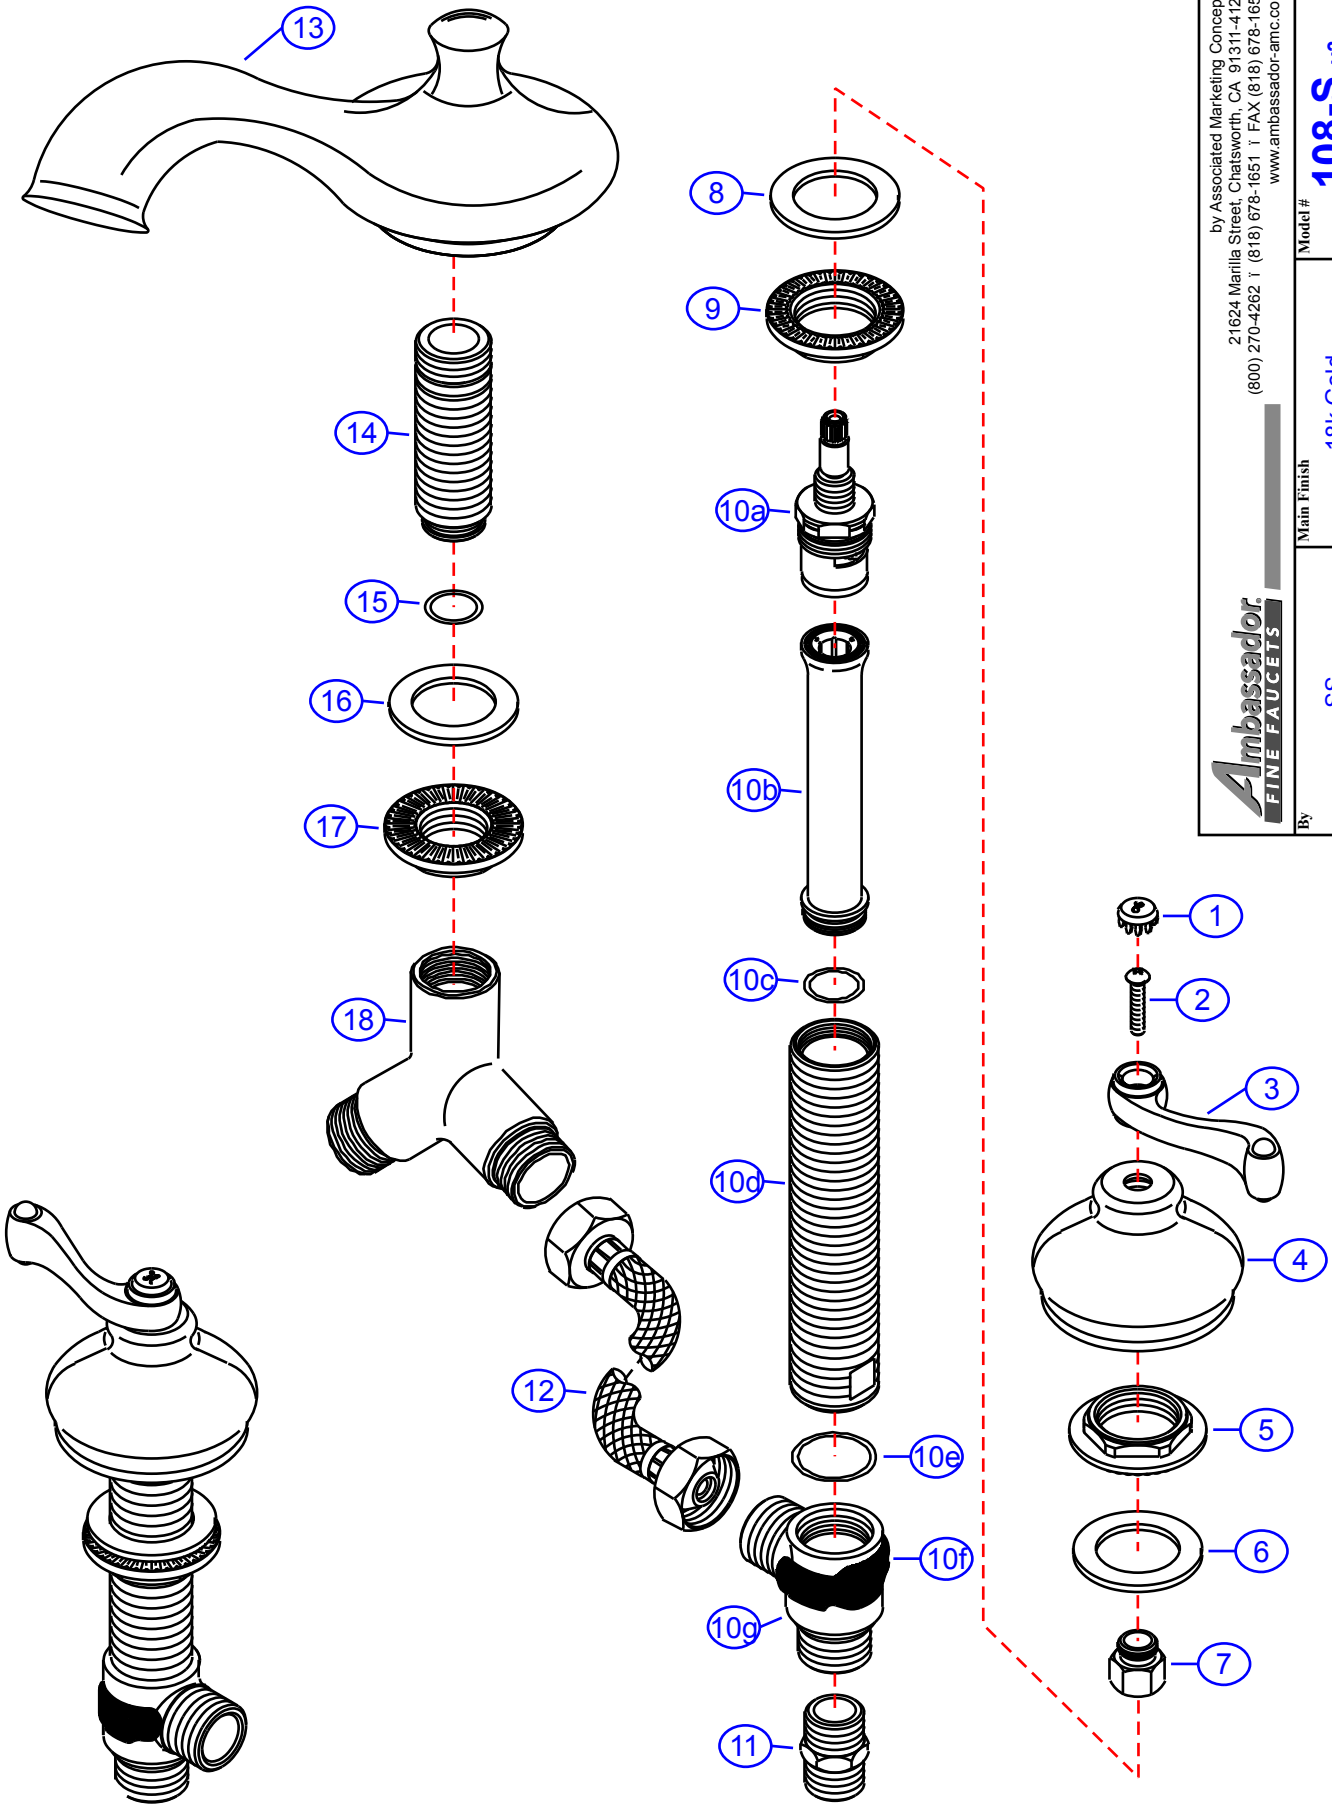

108-S

version 3

by Associated Marketing Concepts
 21624 Manila Street, Chatsworth, CA 91311-4123
 (800) 270-4262 | (818) 678-1651 | FAX (818) 678-1655
 www.ambassador-amc.com

By	SS	Main Finish	18k Gold	Model #	108-S v3
Modified/Approved	2-5-04	Accent Finish	None	Series	"S" Handle
Fulfillment	FR2B8003GP	Valve	Ceramic Disk	Type	Roman/Whirlpool Tub

108-S v3

"S" Handle Roman/Whirlpool Tub- CD/GP

#	Description	Quantity	Part #	Finish
1	Cap "H"	1	E-206041HGP	Gold
	Cap "C"	1	E-206041CGP	Gold
2	Handle Screw	2	E-008038CP	Chrome
3	"S" Handle (Hot)	1	E-108036HGP	Gold
	"S" Handle (Cold)	1	E-108036CGP	Gold
4	Canopy	2	E-018081GP	Gold
5	Lock Nut	2	E-054026	Brass
6	Rubber Washer	2	E-010022	Rubber
7	Adapter	2	E-057056	Brass
8	Rubber Washer	2	E-010022	Rubber
9	Lock Nut	2	E-054026	Brass
10	Valve Body (Assembled) Hot	1	EA-550112H	Brass
	Valve Body (Assembled) Cold	1	EA-550112C	Brass
10a	Cartridge (Hot)	1	E-507055	Ceramic Disc
	Cartridge (Cold)	1	E-507056	Ceramic Disc
10b	Sleeve	2	E-035105*	Brass
10c	O-Ring	2	E-004074*	Rubber
10d	Body	2	E-014137*	Brass
10e	O-Ring	2	E-004081*	Rubber
10f	Clip (Red)	1	E-012024H*	Plastic
	Clip (Blue)	1	E-012024C*	Plastic
10g	Valve Bottom	2	E-055088*	Brass
11	Reducer	2	E-035002	Brass
12	Hose	2	E-105011	Hose
13	Spout	1	E-100041GP	Gold
14	Spout Shaft	1	E-014006	Brass
15	O-Ring	1	E-004010N	Rubber
16	Rubber Washer	1	E-010023	Rubber
17	Lock Nut	1	E-054027	Brass
18	"Y" Connector	1	E-015007	Brass

* Grayed parts are not available individually. "Assembled" item required.

by Associated Marketing Concepts
 21624 Marilla Street, Chatsworth, CA 91311-4123
 (800) 270-4262 * (818) 678-1651 * FAX (818) 678-1655
www.ambassador-amc.com