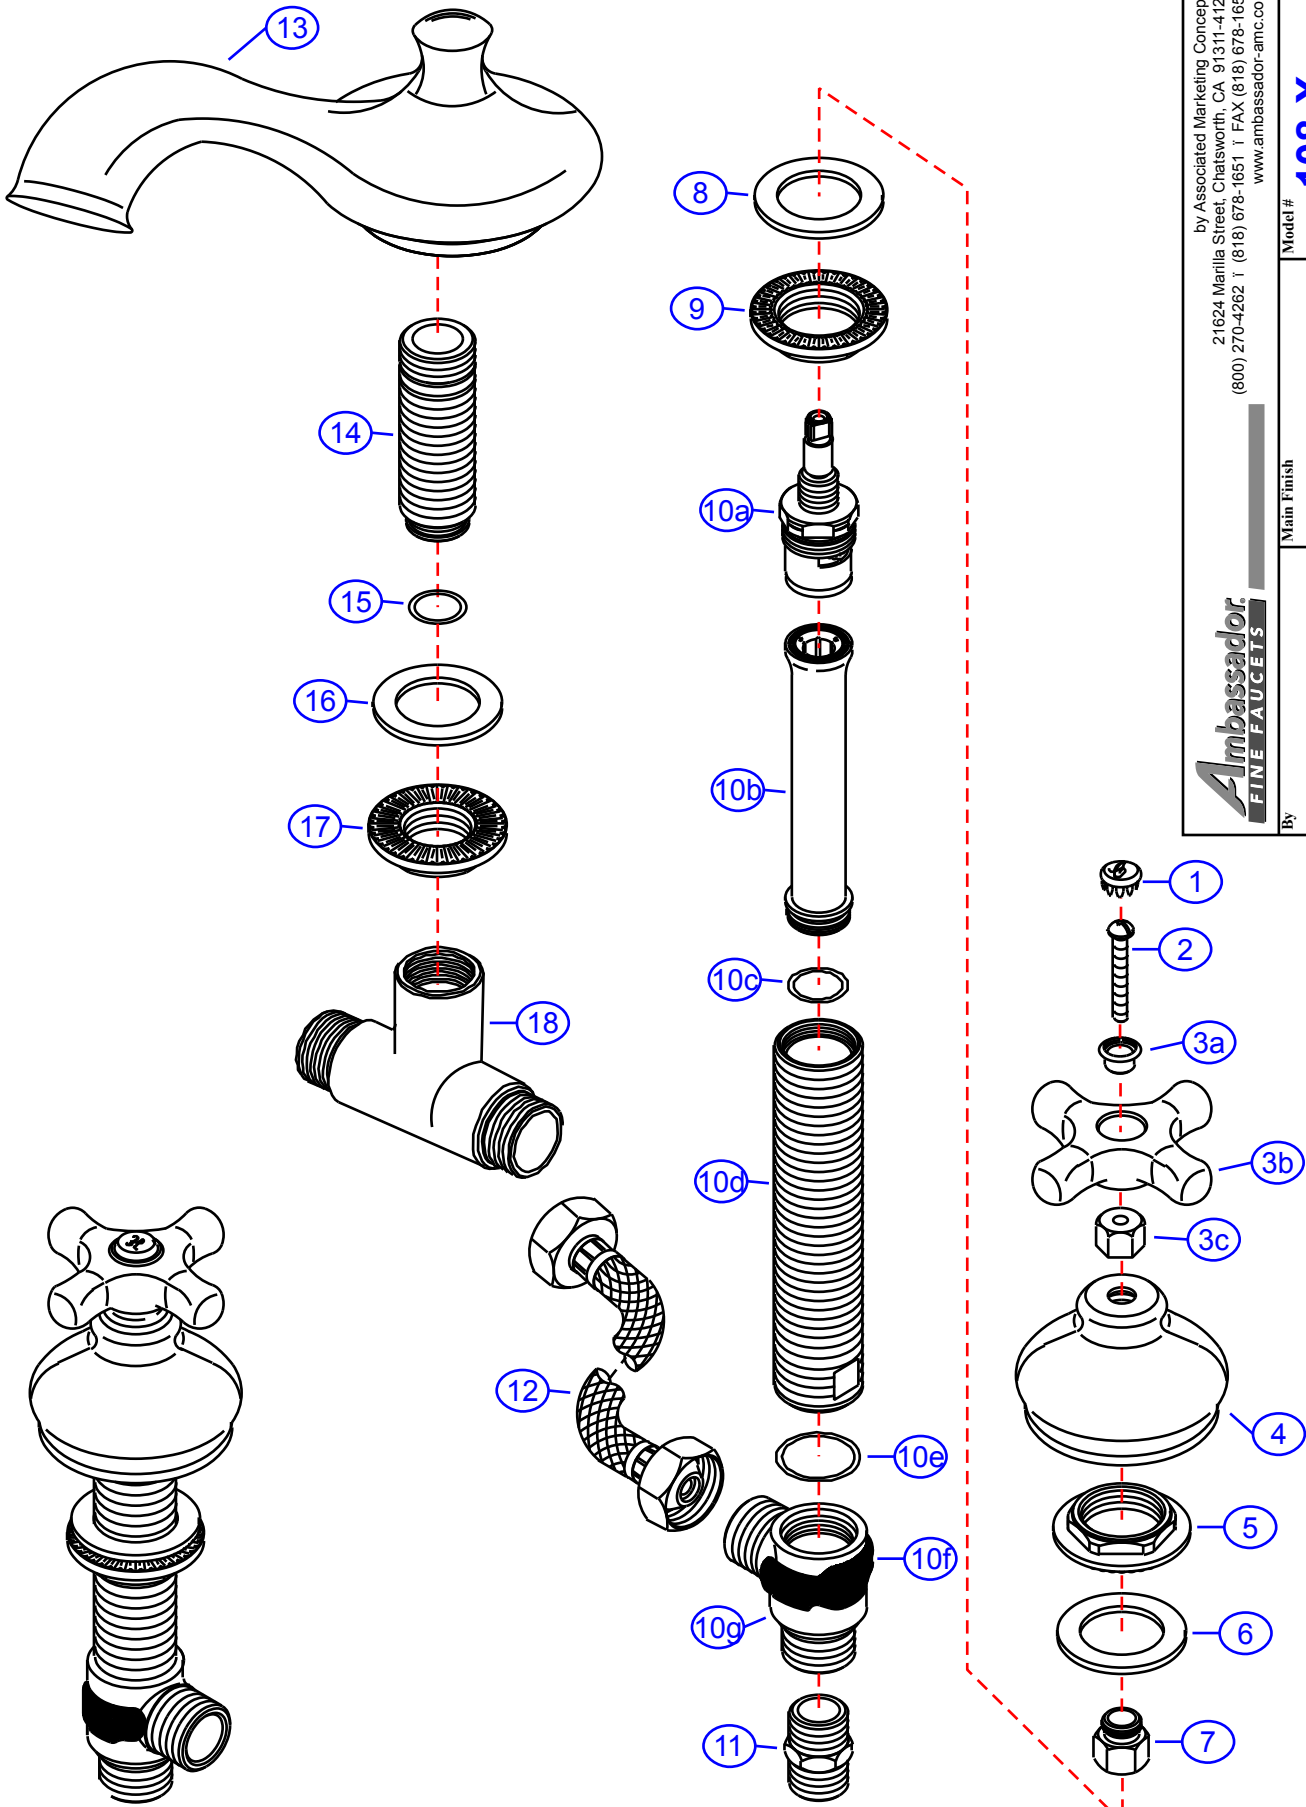

108-X

version 2

by Associated Marketing Concepts
 21624 Manilla Street, Chatsworth, CA 91311-4123
 (800) 270-4262 | (818) 678-1651 | FAX (818) 678-1655
 www.ambassador-amc.com

By	SS	Main Finish	18k Gold	Model #	108-X v2
Modified/Approved	3-8-04	Accent Finish	White Porcelain	Series	Cross Handle
Fulfillment	xxxxGW	Valve	Ceramic Disk	Type	Roman/Whirlpool Tub

108-X v2

Cross Handle Roman/Whirlpool Tub- CD/GP

#	Description	Quantity	Part #	Finish
1	Cap "H"	1	E-206041HGP	Gold
	Cap "C"	1	E-206041CGP	Gold
2	Handle Screw	2	E-008083CP	Chrome
3	Handle (Cross)	2	G-A90129GP	Gold/Porcelain
3a	Screw Housing	2	E-309000GP	Gold
3b	Handle (Cross)	2	E-108025WH	Porcelain
3c	Stem Adapter	2	E-230001	Brass
4	Canopy	2	E-018081GP	Gold
5	Lock Nut	2	E-054026	Brass
6	Rubber Washer	2	E-010022	Rubber
7	Adapter	2	E-057056	Brass
8	Rubber Washer	2	E-010022	Rubber
9	Lock Nut	2	E-054026	Brass
10	Valve Body (Assembled) Hot	1	EA-550112H	Brass
	Valve Body (Assembled) Cold	1	EA-550112C	Brass
10a	Cartridge (Hot)	1	E-507055	Ceramic Disc
	Cartridge (Cold)	1	E-507056	Ceramic Disc
10b	Sleeve	2	E-035105*	Brass
10c	O-Ring	2	E-004074*	Rubber
10d	Body	2	E-014137*	Brass
10e	O-Ring	2	E-004081*	Rubber
10f	Clip (Red)	1	E-012024H*	Plastic
	Clip (Blue)	1	E-012024C*	Plastic
10g	Valve Bottom	2	E-055088*	Brass
11	Reducer	2	E-035002	Brass
12	Hose	2	E-105011	Hose
13	Spout	1	E-100041GP	Gold
14	Spout Shaft	1	E-014006	Brass
15	O-Ring	1	E-004010N	Rubber
16	Rubber Washer	1	E-010023	Rubber
17	Lock Nut	1	E-054027	Brass
18	"T" Connector	1	E-015007	Brass

* Grayed parts are not available individually. "Assembled" item required.

by Associated Marketing Concepts
 21624 Marilla Street, Chatsworth, CA 91311-4123
 (800) 270-4262 * (818) 678-1651 * FAX (818) 678-1655
www.ambassador-amc.com