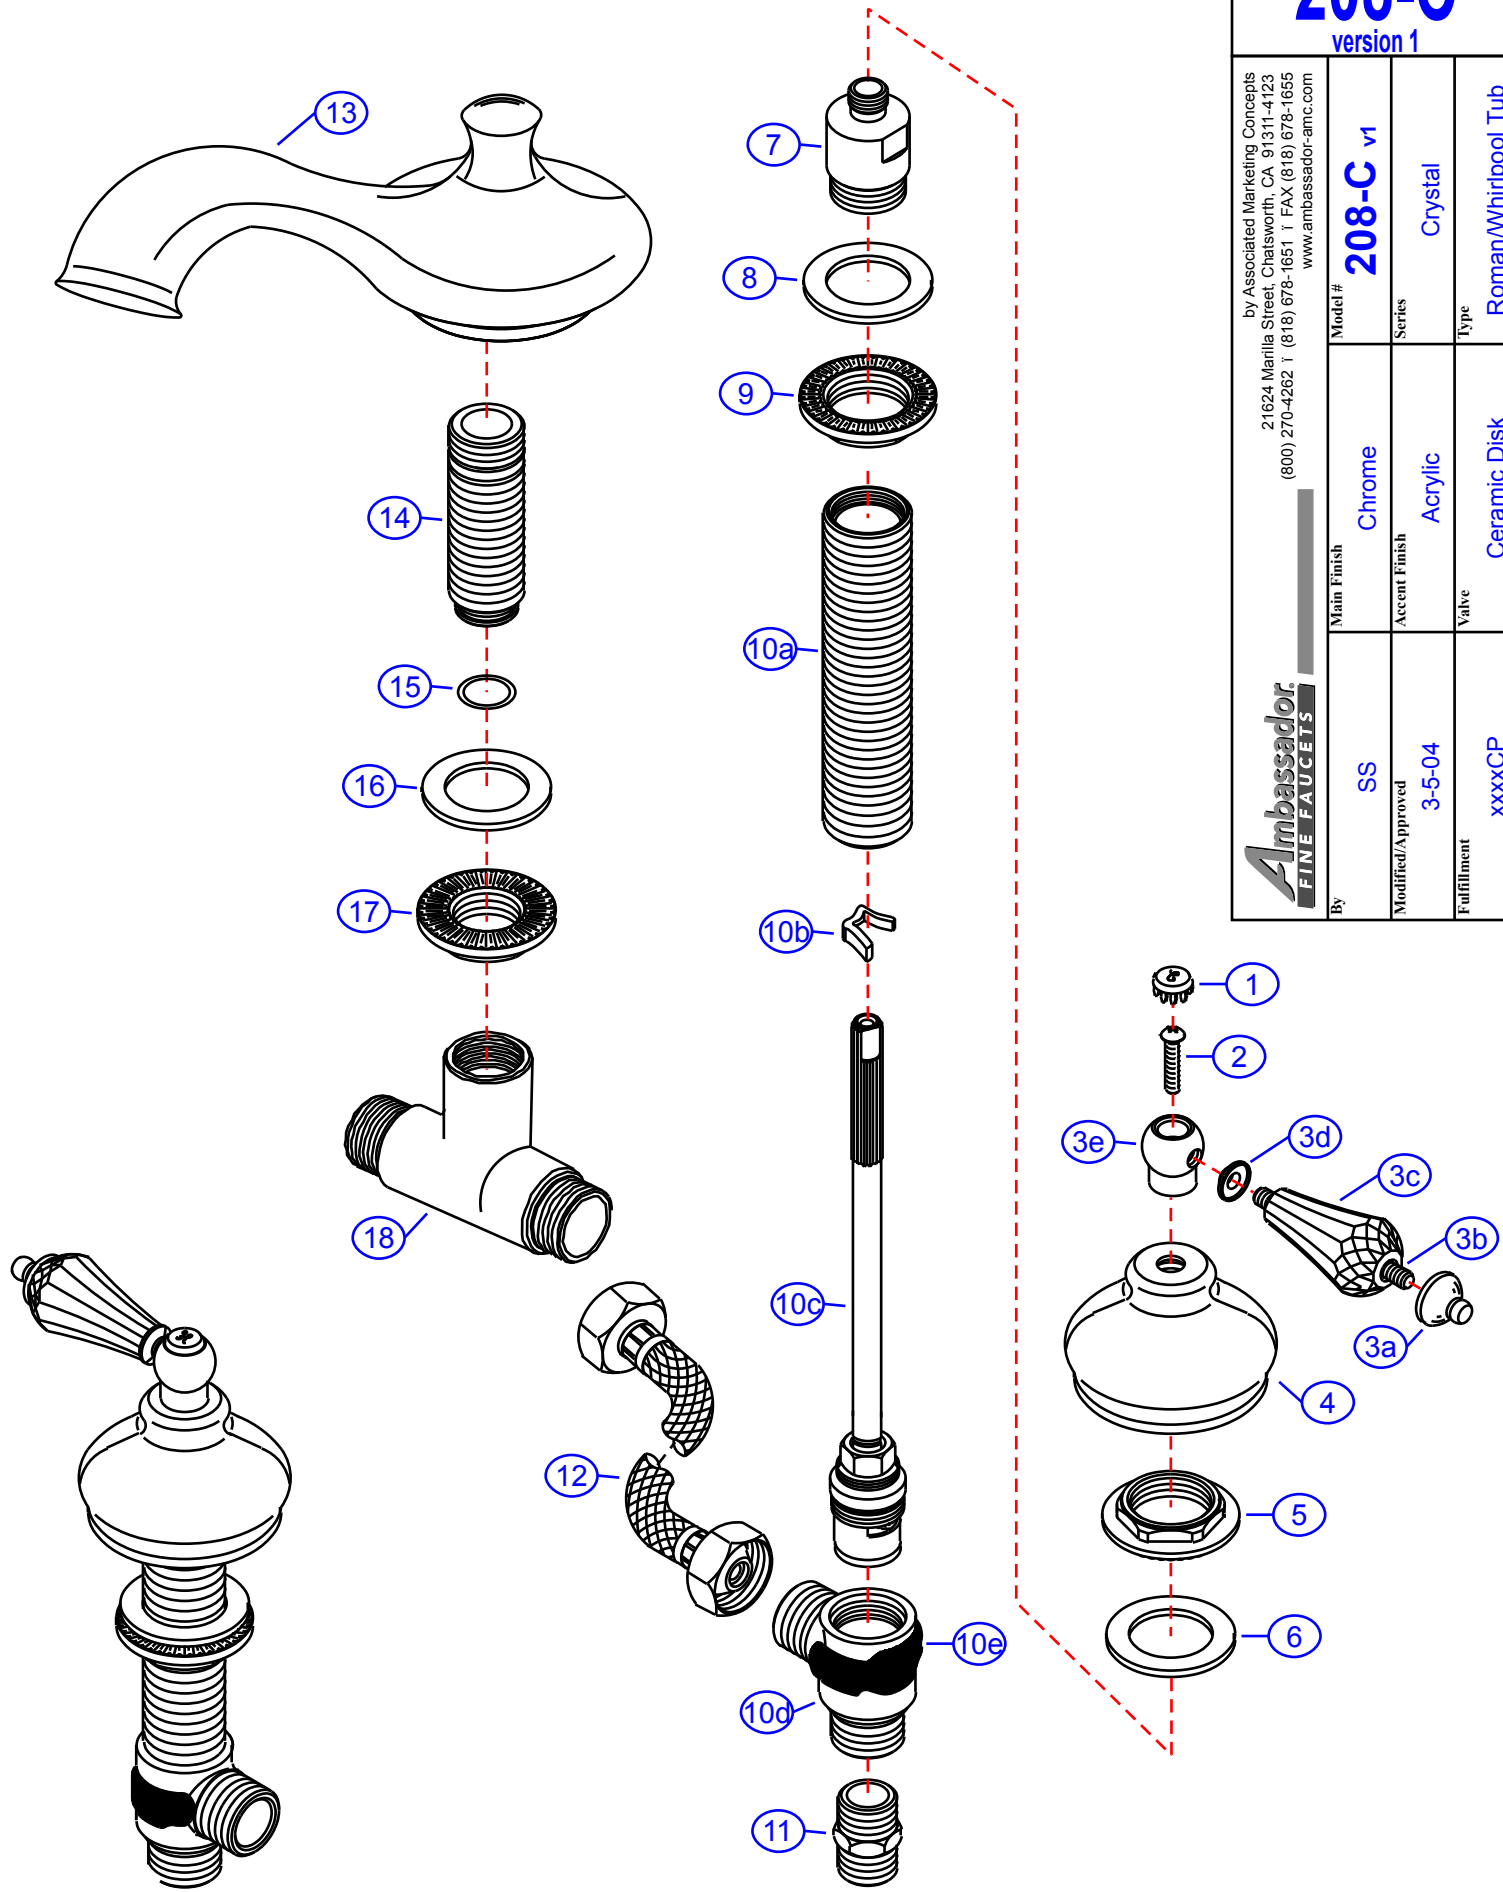

208-C

version 1

by Associated Marketing Concepts
 21624 Manilla Street, Chatsworth, CA 91311-4123
 (800) 270-4262 | (818) 678-1651 | FAX (818) 678-1655
 www.ambassador-amc.com

By	SS	Chrome	Model #	208-C v1
Modified/Approved	3-5-04	Acrylic	Series	Crystal
Fulfillment	xxxxCP	Ceramic Disk	Valve	Roman/Whirlpool Tub

208-C v1

Crystal Handle Roman/Whirlpool Tub- CD/CP

#	Description	Quantity	Part #	Finish
1	Cap "H"	1	E-206041HCP	Chrome
	Cap "C"	1	E-206041CCP	Chrome
2	Handle Screw	2	E-008038CP	Chrome
3	Crystal Handle	2	G-A90130CP	Chrome/Acrylic
3a	Handle Tip	2	E-109003CP	Chrome
3b	Handle Rod	2	E-017045CP	Chrome
3c	Handle (Crystal)	2	E-108034	Acrylic
3d	Handle Spacer	2	E-107034CP	Chrome
3e	Handle Head	2	E-226002CP	Chrome
4	Canopy	2	E-018081CP	Chrome
5	Lock Nut	2	G-xxxx	Brass
6	Rubber Washer	2	E-010022	Rubber
7	Adapter	2	E-016018	Brass
8	Rubber Washer	2	E-010022	Rubber
9	Lock Nut	2	G-xxxx	Brass
10	Valve Body (Assembled) Hot	1	G-Axxxx	Brass
	Valve Body (Assembled) Cold	1	G-Axxxx	Brass
10a	Body	2	E-014040*	Brass
10b	"C" Clip	2	E-012019*	Metal
10c	Cartridge (Hot)	1	E-507060H*	Ceramic Disc
	Cartridge (Cold)	1	E-507060C*	Ceramic Disc
10d	Valve Bottom	2	E-061003*	Brass
10e	Clip (Red)	1	E-012024H*	Plastic
	Clip (Blue)	1	E-012024C*	Plastic
11	Reducer	2	E-035002	Brass
12	Hose	2	E-105011	Hose
13	Spout	1	E-100041CP	Chrome
14	Spout Shaft	1	E-014006	Brass
15	O-Ring	1	E-004010N	Rubber
16	Rubber Washer	1	E-010023	Rubber
17	Lock Nut	1	E-054027	Brass
18	"T" Connector	1	E-015007	Brass

* Grayed parts are not available individually. "Assembled" item required.

by Associated Marketing Concepts
 21624 Marilla Street, Chatsworth, CA 91311-4123
 (800) 270-4262 * (818) 678-1651 * FAX (818) 678-1655
 www.ambassador-amc.com