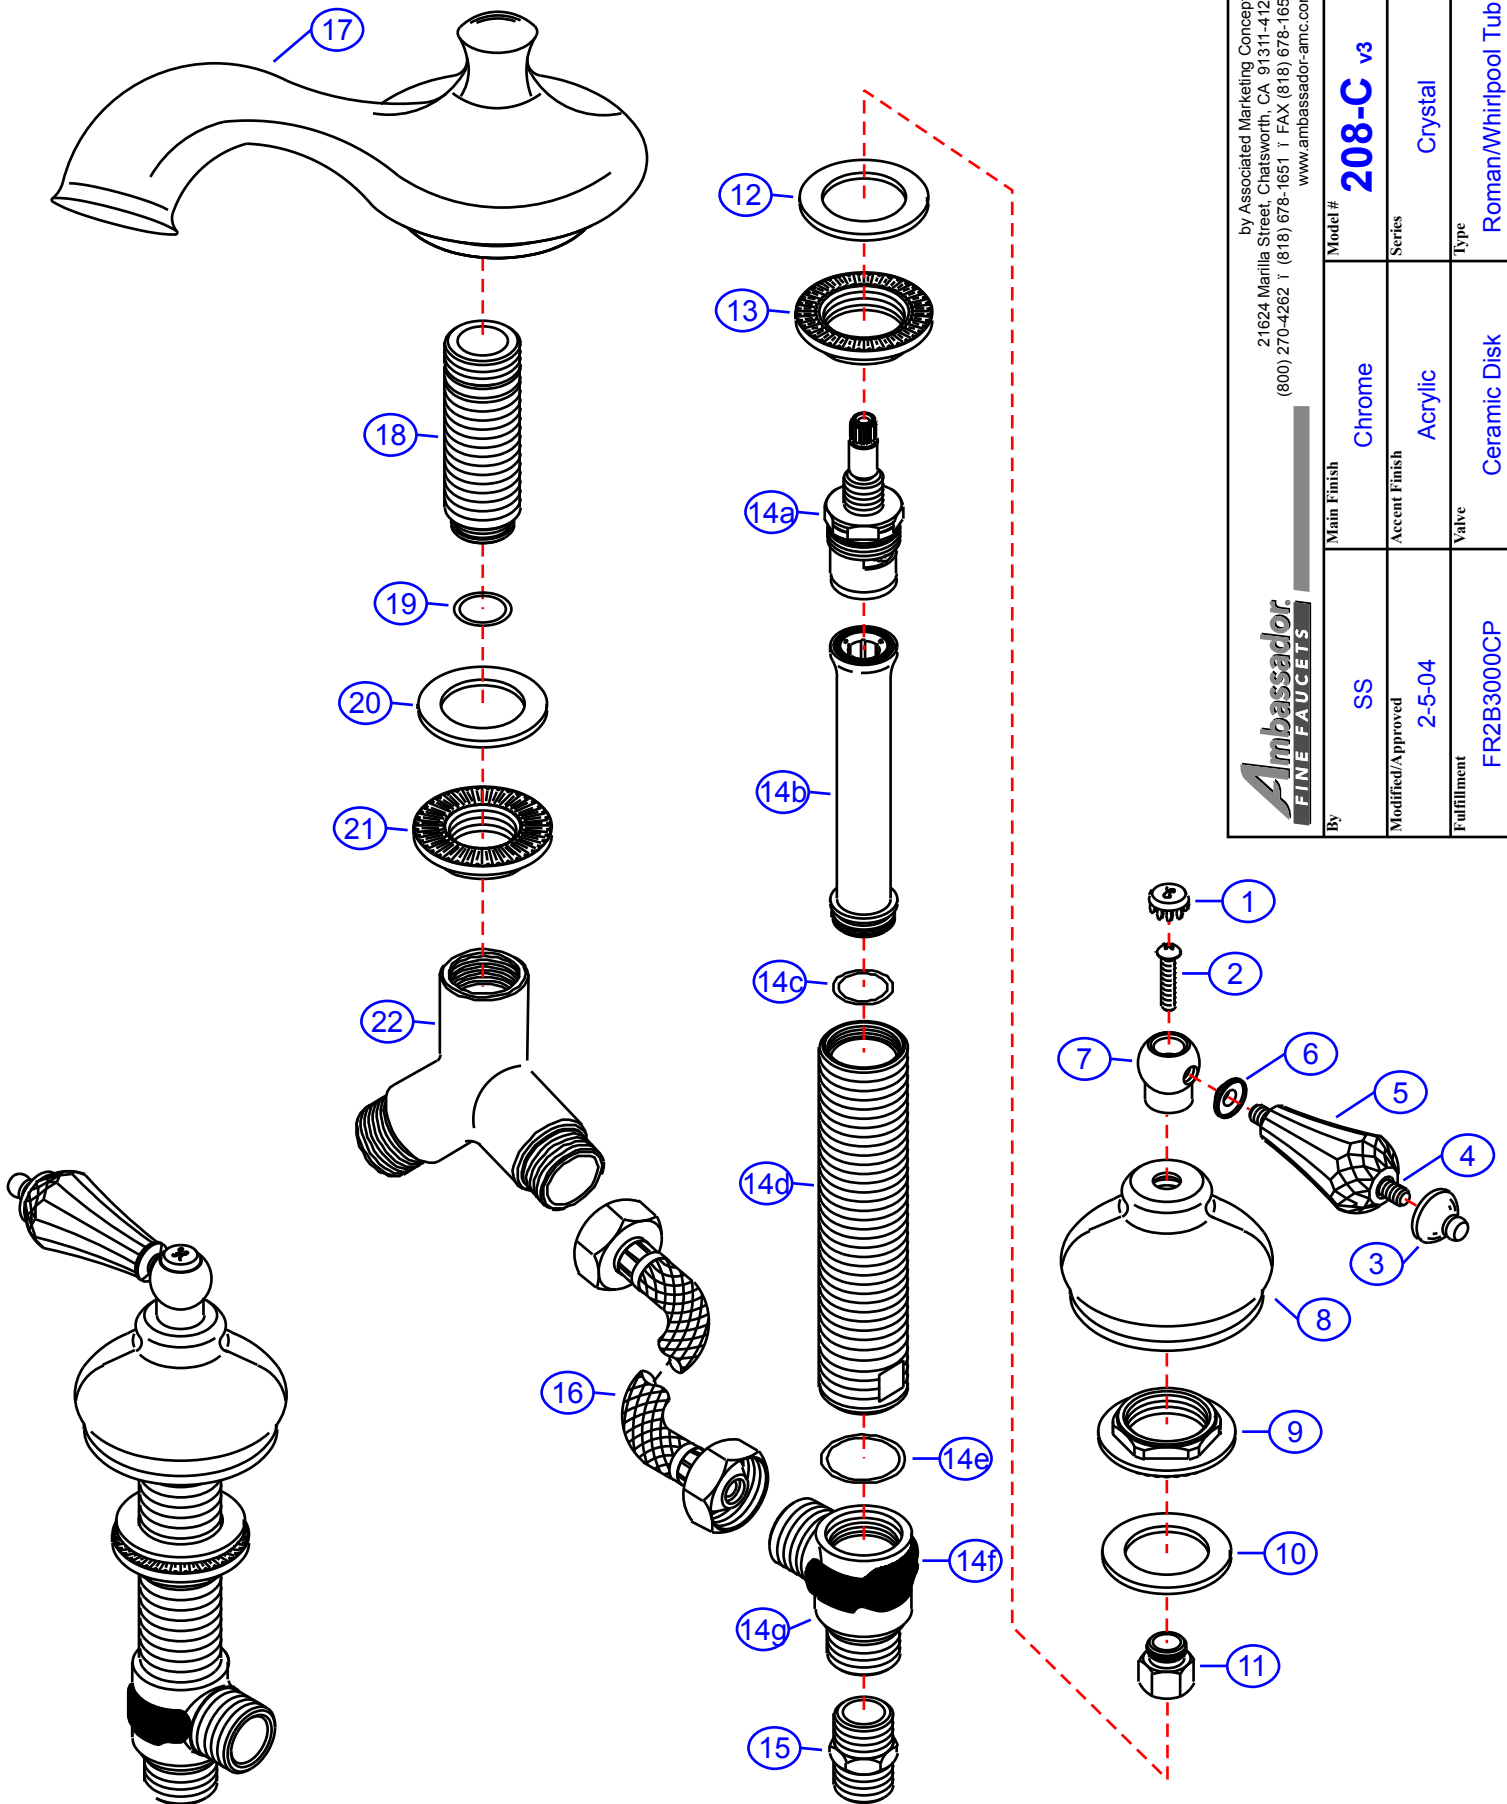

208-C

version 3

by Associated Marketing Concepts
 21624 Manila Street, Chatsworth, CA 91311-4123
 (800) 270-4262 | (818) 678-1651 | FAX (818) 678-1655
 www.ambassador-amc.com

By	SS	Chrome	Model #	208-C v3
Modified/Approved	2-5-04	Acrylic	Series	Crystal
Fulfillment	FR2B3000CP	Ceramic Disk	Valve	Roman/Whirlpool Tub

208-C v3

Crystal Handle Roman/Whirlpool Tub- CD/GP

#	Description	Quantity	Part #	Finish
1	Cap "H"	1	E-206041HCP	Chrome
	Cap "C"	1	E-206041CCP	Chrome
2	Handle Screw	2	E-008038CP	Chrome
3	Handle Tip	2	E-109003CP	Chrome
4	Handle Rod	2	E-017045CP	Chrome
5	Handle (Crystal)	2	E-108034	Acrylic
6	Handle Spacer	2	E-107034CP	Chrome
7	Handle Head	2	E-226011CP	Chrome
8	Canopy	2	E-018081CP	Chrome
9	Lock Nut	2	E-054026	Brass
10	Rubber Washer	2	E-010022	Rubber
11	Adapter	2	E-057056	Brass
12	Rubber Washer	2	E-010022	Rubber
13	Lock Nut	2	E-054026	Brass
14	Valve Body (Assembled) Hot	1	EA-550112H	Brass
	Valve Body (Assembled) Cold	1	EA-550112C	Brass
14a	Cartridge (Hot)	1	E-507055	Ceramic Disc
	Cartridge (Cold)	1	E-507056	Ceramic Disc
14b	Sleeve	2	E-035105*	Brass
14c	O-Ring	2	E-004074*	Rubber
14d	Body	2	E-014137*	Brass
14e	O-Ring	2	E-004081*	Rubber
14f	Clip (Red)	1	E-012024H*	Plastic
	Clip (Blue)	1	E-012024C*	Plastic
14g	Valve Bottom	2	E-055088*	Brass
15	Reducer	2	E-035002	Brass
16	Hose	2	E-105011	Hose
17	Spout	1	E-100041CP	Chrome
18	Spout Shaft	1	E-014006	Brass
19	O-Ring	1	E-004010N	Rubber
20	Rubber Washer	1	E-010023	Rubber
21	Lock Nut	1	E-054027	Brass
22	"Y" Connector	1	E-015007	Brass

* Grayed parts are not available individually. "Assembled" item required.

by Associated Marketing Concepts
 21624 Marilla Street, Chatsworth, CA 91311-4123
 (800) 270-4262 * (818) 678-1651 * FAX (818) 678-1655
www.ambassador-amc.com