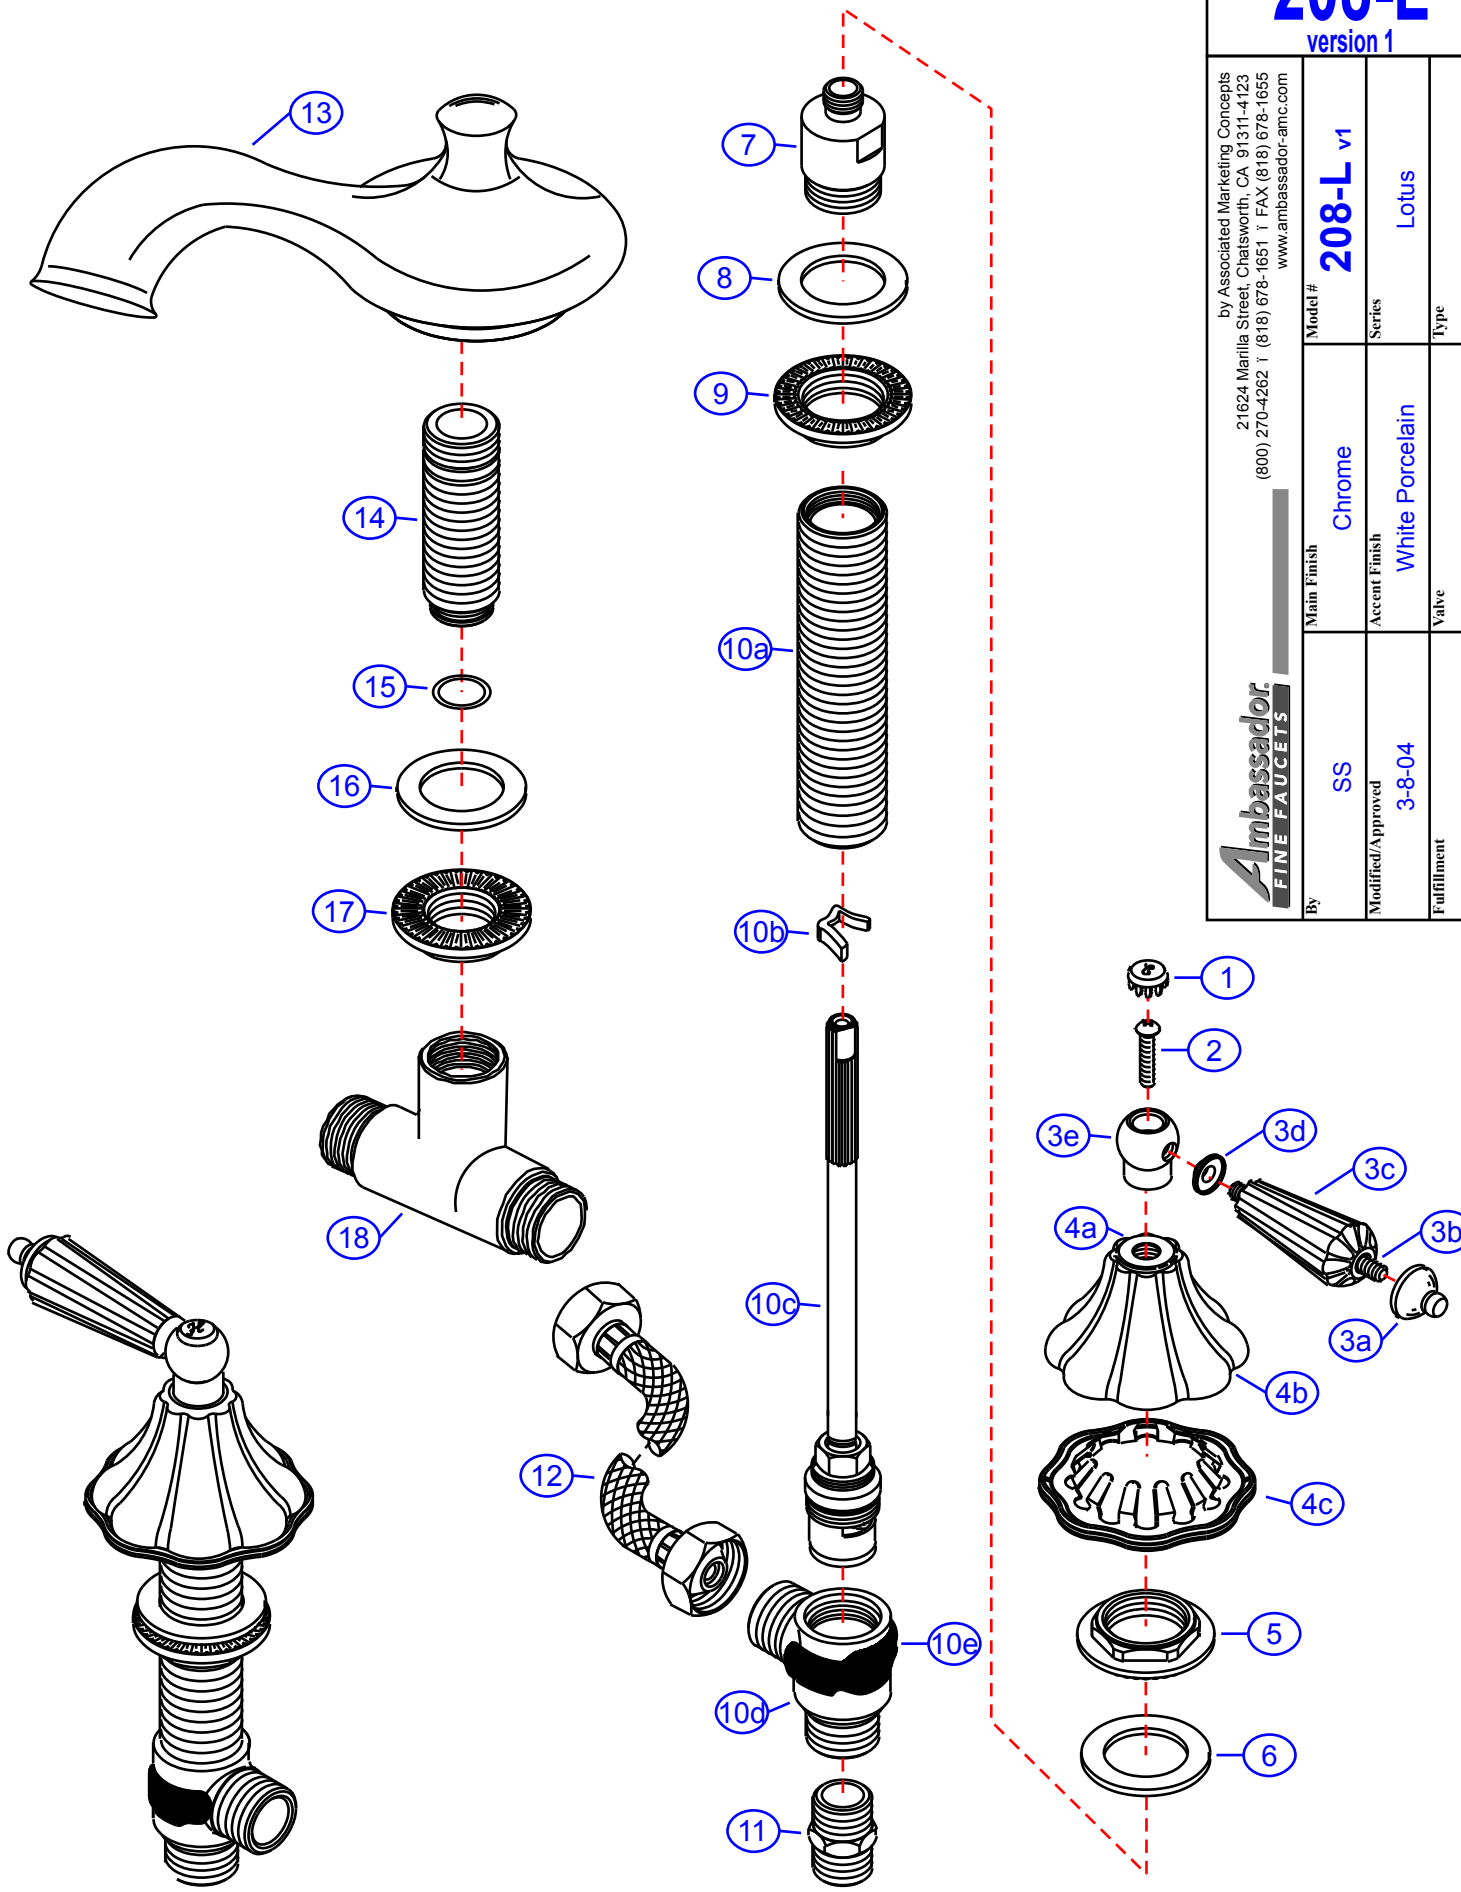

208-L

version 1

by Associated Marketing Concepts
 21624 Manilla Street, Chatsworth, CA 91311-4123
 (800) 270-4262 | (818) 678-1651 | FAX (818) 678-1655
 www.ambassador-amc.com

By	SS	Main Finish	Chrome	Model #	208-L v1
Modified/Approved	3-8-04	Accent Finish	White Porcelain	Series	Lotus
Fulfillment	FR2B6003CW	Valve	Ceramic Disk	Type	Roman/Whirlpool Tub

208-L v1

Lotus Roman/Whirlpool Tub- CD/CP

#	Description	Quantity	Part #	Finish
1	Cap "H"	1	E-206041HCP	Chrome
	Cap "C"	1	E-206041CCP	Chrome
2	Handle Screw	2	E-008038CP	Chrome
3	Handle Lotus	2	G-A90131CP	Chrome/Porcelain
3a	Handle Tip	2	E-109003CP	Chrome
3b	Handle Rod	2	E-017045	Metal
3c	Handle (Lotus)	2	E-108028WH	Porcelain
3d	Handle Spacer	2	E-107034CP	Chrome
3e	Handle Head	2	E-226002CP	Chrome
4	Canopy (Assembled)	2	EA-667339CP	Chrome/Porcelain
4a	Canopy Threads	2	E-205008CP*	Chrome
4b	Canopy	2	E-018026WH*	Porcelain
4c	Canopy Base	2	E-215020CP*	Chrome
5	Lock Nut	2	G-xxxx	Brass
6	Rubber Washer	2	E-010022	Rubber
7	Adapter	2	E-016018	Brass
8	Rubber Washer	2	E-010022	Rubber
9	Lock Nut	2	G-xxxx	Brass
10	Valve Body (Assembled) Hot	1	G-Axxxx	Brass
	Valve Body (Assembled) Cold	1	G-Axxxx	Brass
10a	Body	2	E-014040*	Brass
10b	"C" Clip	2	E-012019*	Metal
10c	Cartridge (Hot)	1	E-507060H*	Ceramic Disc
	Cartridge (Cold)	1	E-507060C*	Ceramic Disc
10d	Valve Bottom	2	E-061003*	Brass
10e	Clip (Red)	1	E-012024H*	Plastic
	Clip (Blue)	1	E-012024C*	Plastic
11	Reducer	2	E-035002	Brass
12	Hose	2	E-105011	Hose
13	Spout	1	E-100041CP	Chrome
14	Spout Shaft	1	E-014006	Brass
15	O-Ring	1	E-004010N	Rubber
16	Rubber Washer	1	E-010023	Rubber
17	Lock Nut	1	E-054027	Brass
18	"T" Connector	1	E-015007	Brass

* Grayed parts are not available individually. "Assembled" item required.

by Associated Marketing Concepts
 21624 Marilla Street, Chatsworth, CA 91311-4123
 (800) 270-4262 * (818) 678-1651 * FAX (818) 678-1655
www.ambassador-amc.com