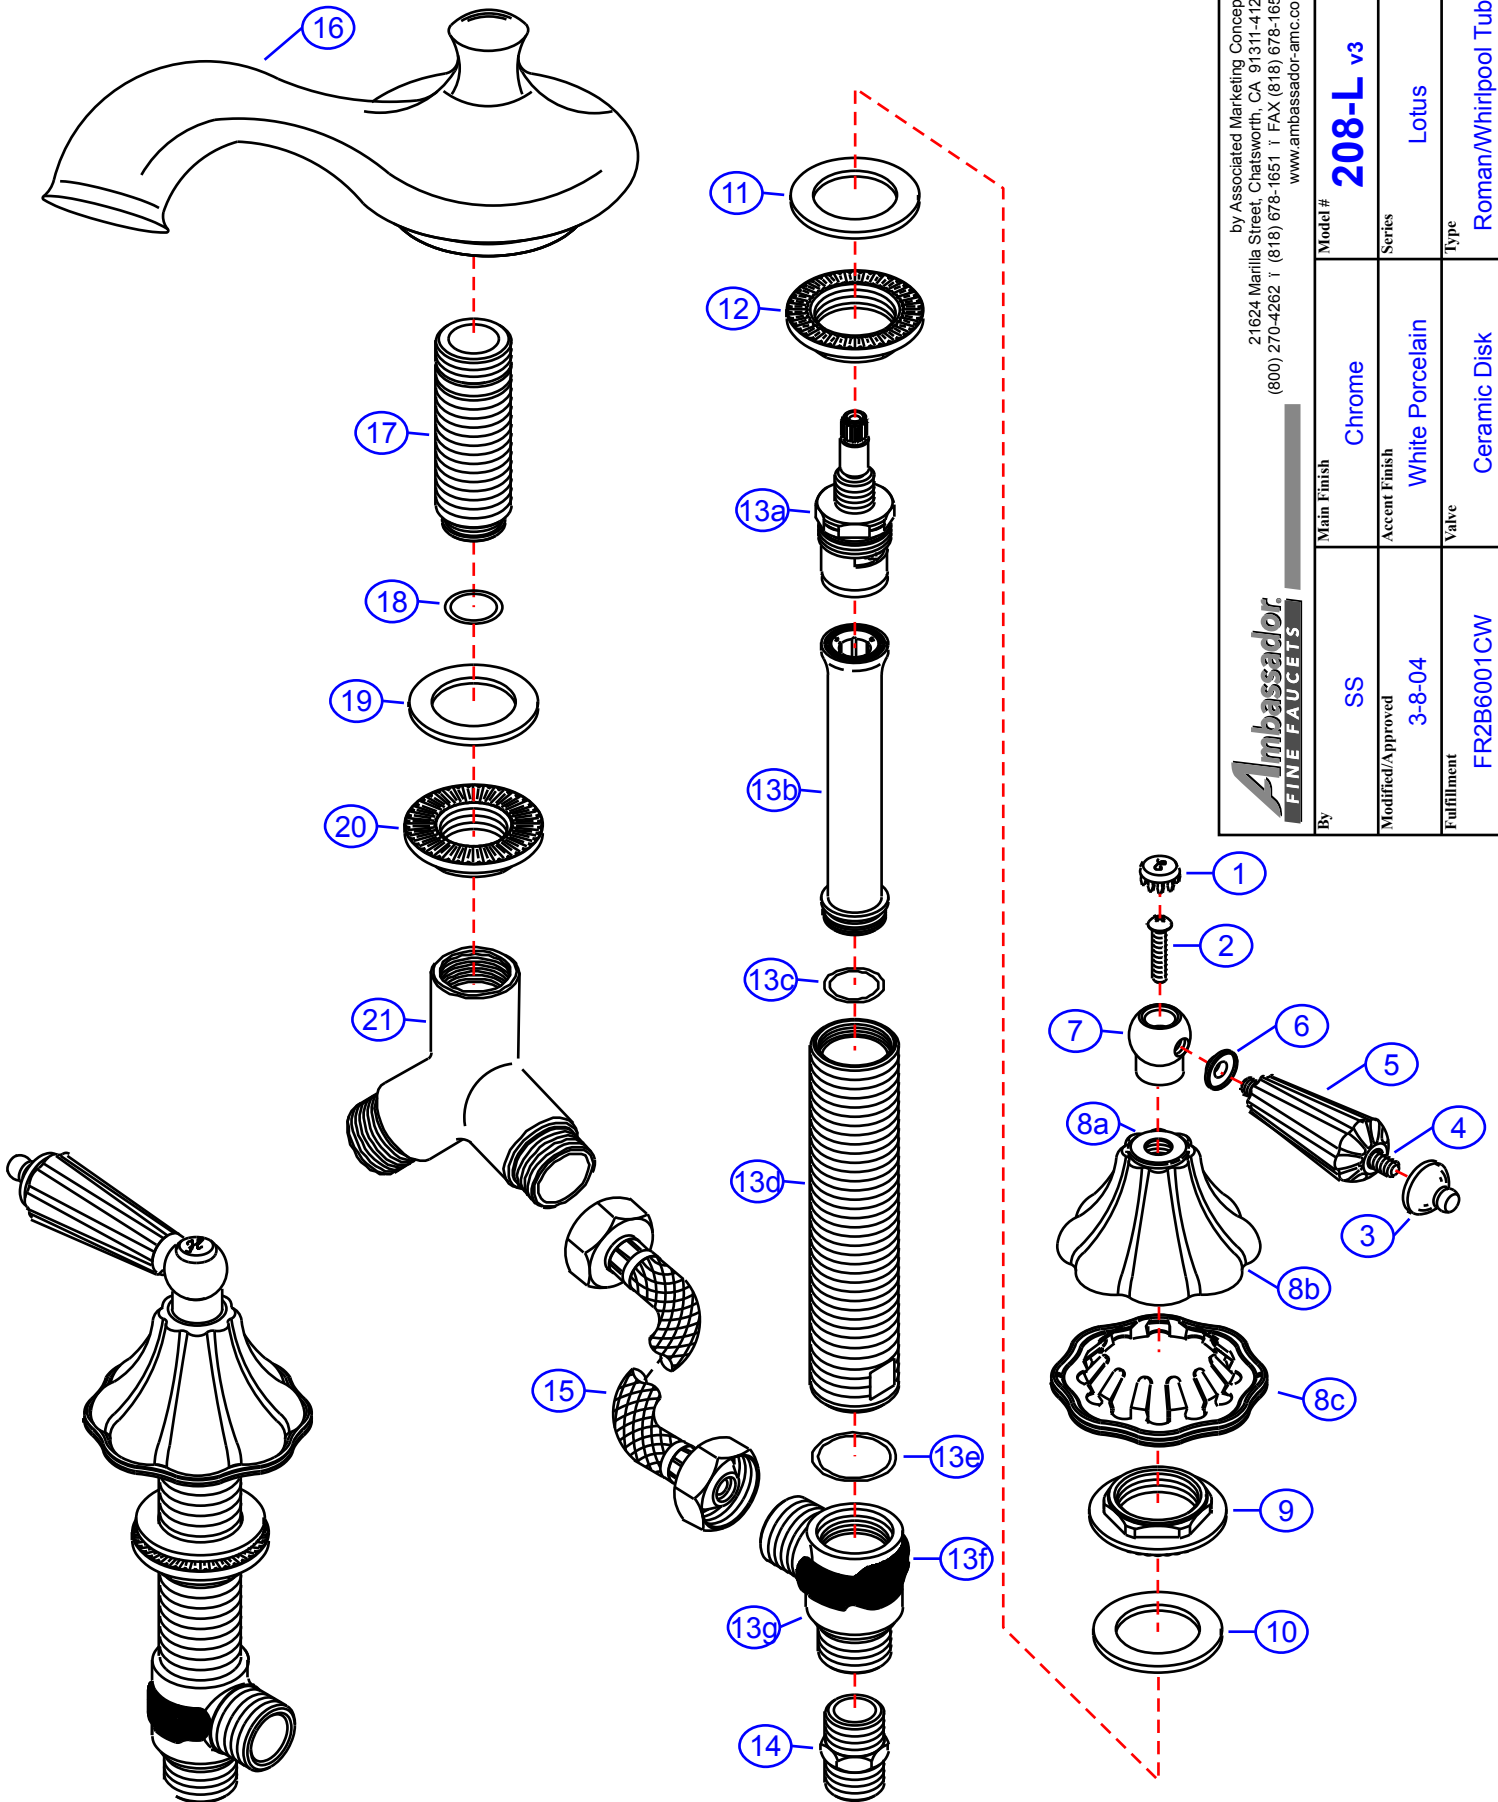

# 208-L

version 3

by Associated Marketing Concepts  
 21624 Manilla Street, Chatsworth, CA 91311-4123  
 (800) 270-4262 | (818) 678-1651 | FAX (818) 678-1655  
 www.ambassador-amc.com

By	SS	Model #	<b>208-L v3</b>
Modified/Approved	3-8-04	Main Finish	Chrome
Fulfillment	FR2B6001CW	Accent Finish	White Porcelain
		Valve	Ceramic Disk
		Series	Lotus
		Type	Roman/Whirlpool Tub

## Lotus Roman/Whirlpool Tub- CD/CP

#	Description	Quantity	Part #	Finish
1	Cap "H"	1	E-206041HCP	Chrome
	Cap "C"	1	E-206041CCP	Chrome
2	Handle Screw	2	E-008038CP	Chrome
3	Handle Tip	2	E-109003CP	Chrome
4	Handle Rod	2	E-017045	Metal
5	Handle (Lotus)	2	E-108028WH	Porcelain
6	Handle Spacer	2	E-107034CP	Chrome
7	Handle Head	2	E-226011CP	Chrome
8	Canopy (Assembled)	2	EA-667339CP	Chrome/Porcelain
8a	Canopy Threads	2	E-205008CP*	Chrome
8b	Canopy	2	E-018026WH*	Porcelain
8c	Canopy Base	2	E-215020CP*	Chrome
9	Lock Nut	2	E-054026	Brass
10	Rubber Washer	2	E-010022	Rubber
11	Rubber Washer	2	E-010022	Rubber
12	Lock Nut	2	E-054026	Brass
13	Valve Body (Assembled) Hot	1	EA-550112H	Brass
	Valve Body (Assembled) Cold	1	EA-550112C	Brass
13a	Cartridge (Hot)	1	E-507055	Ceramic Disc
	Cartridge (Cold)	1	E-507056	Ceramic Disc
13b	Sleeve	2	E-035105*	Brass
13c	O-Ring	2	E-004074*	Rubber
13d	Body	2	E-014137*	Brass
13e	O-Ring	2	E-004081*	Rubber
13f	Clip (Red)	1	E-012024H*	Plastic
	Clip (Blue)	1	E-012024C*	Plastic
13g	Valve Bottom	2	E-055088*	Brass
14	Reducer	2	E-035002	Brass
15	Hose	2	E-105011	Hose
16	Spout	1	E-100041CP	Chrome
17	Spout Shaft	1	E-014006	Brass
18	O-Ring	1	E-004010N	Rubber
19	Rubber Washer	1	E-010023	Rubber
20	Lock Nut	1	E-054027	Brass
21	"Y" Connector	1	E-015007	Brass