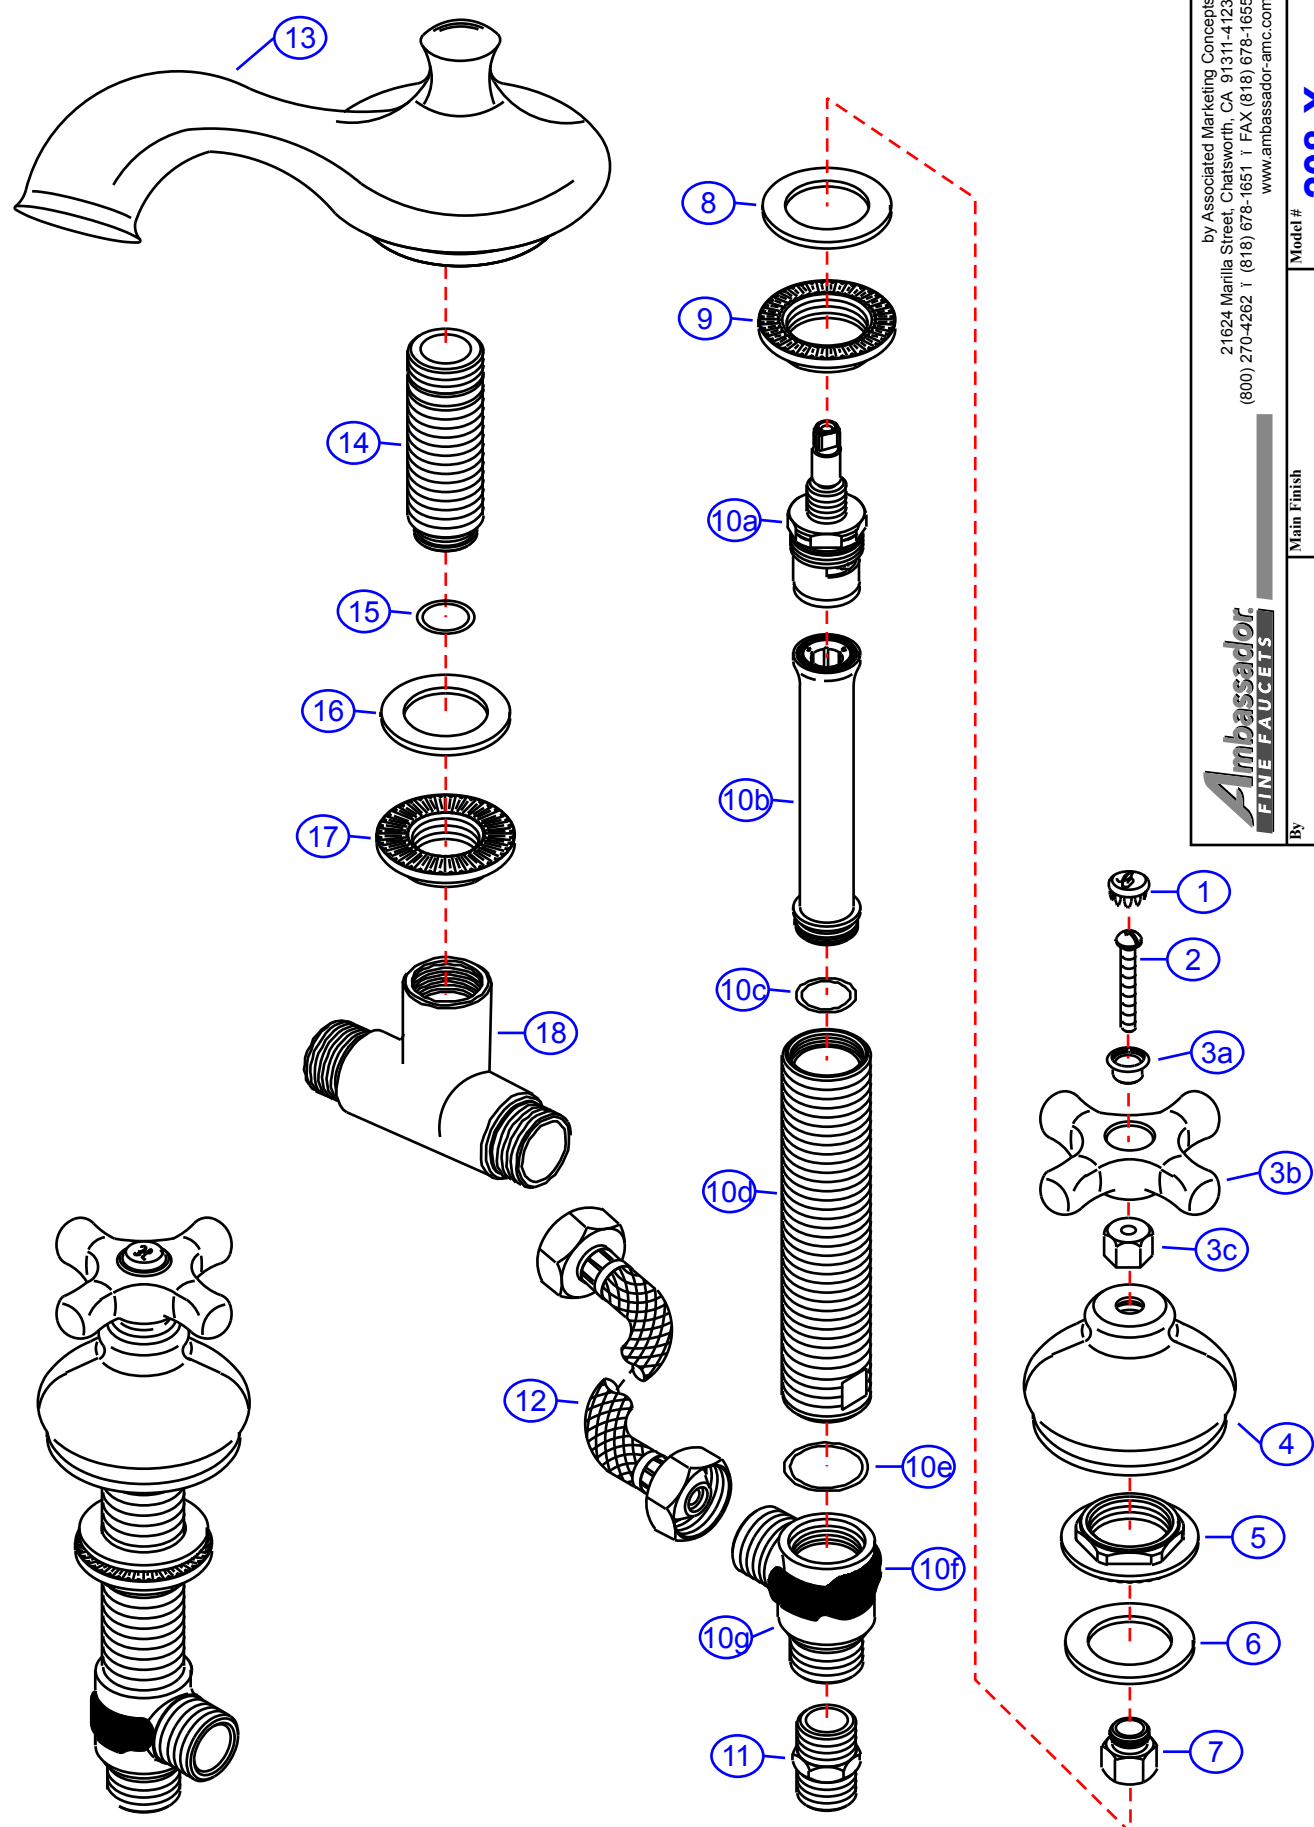

Model #	<b>208-X v2</b>		
Series	Chrome	White Porcelain	Cross Handle
Type	SS	3-8-04	Roman/Whirlpool Tub
Modified/Approved	xxxxCW		
Valve	Ceramic Disk		
Fulfillment			

# 208-X v2

## Cross Handle Roman/Whirlpool Tub- CD/CP

#	Description	Quantity	Part #	Finish
1	Cap "H"	1	E-206041HCP	Chrome
	Cap "C"	1	E-206041CCP	Chrome
2	Handle Screw	2	E-008083CP	Chrome
3	Handle (Cross)	2	G-A90129CP	Chrome/Porcelain
3a	Screw Housing	2	E-309000CP	Chrome
3b	Handle (Cross)	2	E-108025WH	Porcelain
3c	Stem Adapter	2	E-230001	Brass
4	Canopy	2	E-018081CP	Chrome
5	Lock Nut	2	E-054026	Brass
6	Rubber Washer	2	E-010022	Rubber
7	Adapter	2	E-057056	Brass
8	Rubber Washer	2	E-010022	Rubber
9	Lock Nut	2	E-054026	Brass
10	Valve Body (Assembled) Hot	1	EA-550112H	Brass
	Valve Body (Assembled) Cold	1	EA-550112C	Brass
10a	Cartridge (Hot)	1	E-507055	Ceramic Disc
	Cartridge (Cold)	1	E-507056	Ceramic Disc
10b	Sleeve	2	E-035105*	Brass
10c	O-Ring	2	E-004074*	Rubber
10d	Body	2	E-014137*	Brass
10e	O-Ring	2	E-004081*	Rubber
10f	Clip (Red)	1	E-012024H*	Plastic
	Clip (Blue)	1	E-012024C*	Plastic
10g	Valve Bottom	2	E-055088*	Brass
11	Reducer	2	E-035002	Brass
12	Hose	2	E-105011	Hose
13	Spout	1	E-100041CP	Chrome
14	Spout Shaft	1	E-014006	Brass
15	O-Ring	1	E-004010N	Rubber
16	Rubber Washer	1	E-010023	Rubber
17	Lock Nut	1	E-054027	Brass
18	"T" Connector	1	E-015007	Brass