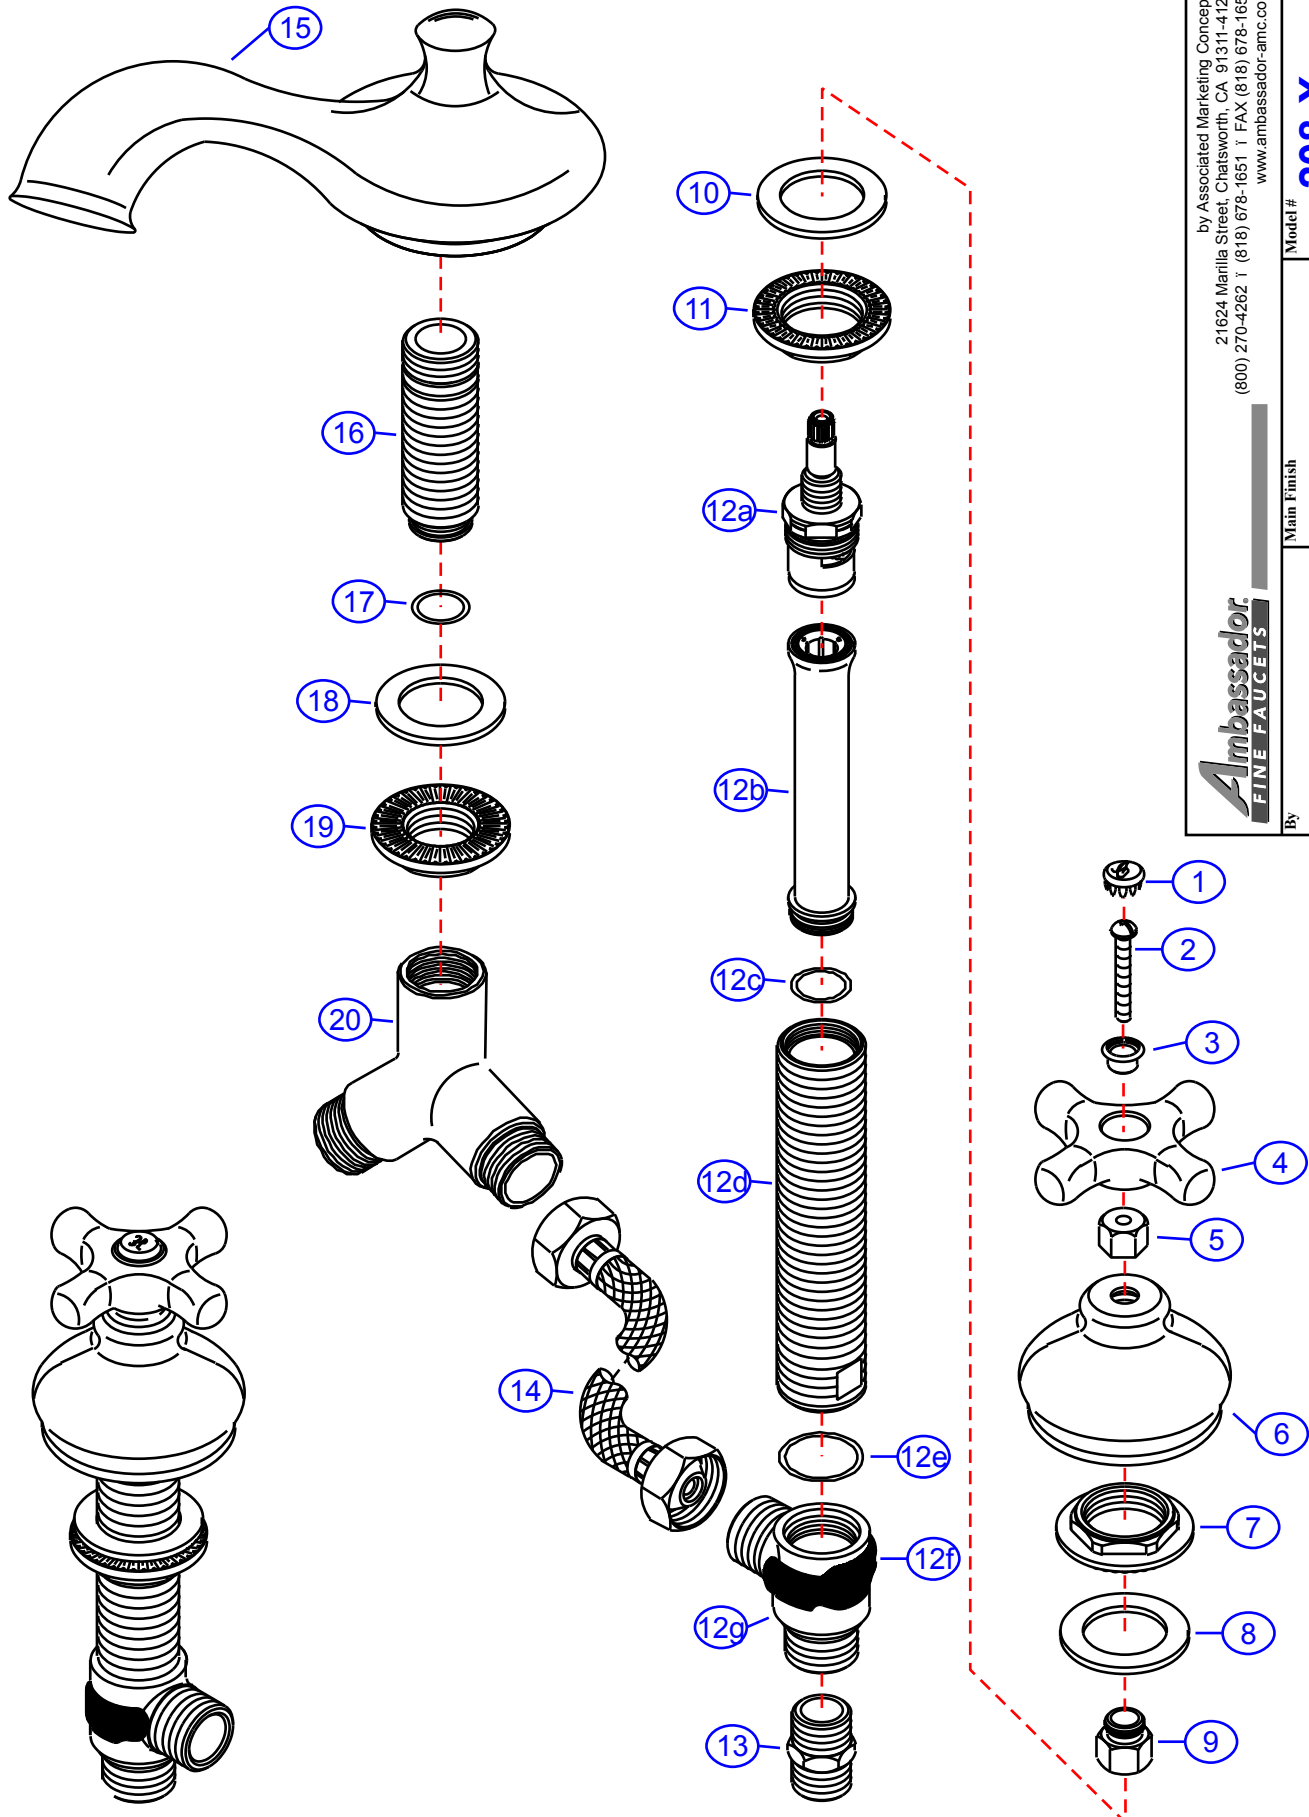

208-X

version 3

by Associated Marketing Concepts
 21624 Manilla Street, Chatsworth, CA 91311-4123
 (800) 270-4262 | (818) 678-1651 | FAX (818) 678-1655
 www.ambassador-amc.com

By	SS	Chrome	Model #	208-X v3
	Modified/Approved	White Porcelain	Series	Cross Handle
Fulfillment	FR2BE000CW	Valve	Ceramic Disk	Roman/Whirlpool Tub

208-X v3

Cross Handle Roman/Whirlpool Tub- CD/CP

#	Description	Quantity	Part #	Finish
1	Cap "H"	1	E-206041HCP	Chrome
	Cap "C"	1	E-206041CCP	Chrome
2	Handle Screw	2	E-008083CP	Chrome
3	Screw Housing	2	E-309000CP	Chrome
4	Handle (Cross)	2	E-108025WH	Porcelain
5	Stem Adapter	2	E-230006	Brass
6	Canopy	2	E-018081CP	Chrome
7	Lock Nut	2	E-054026	Brass
8	Rubber Washer	2	E-010022	Rubber
9	Adapter	2	E-057056	Brass
10	Rubber Washer	2	E-010022	Rubber
11	Lock Nut	2	E-054026	Brass
12	Valve Body (Assembled) Hot	1	EA-550112H	Brass
	Valve Body (Assembled) Cold	1	EA-550112C	Brass
12a	Cartridge (Hot)	1	E-507055	Ceramic Disc
	Cartridge (Cold)	1	E-507056	Ceramic Disc
12b	Sleeve	2	E-035105*	Brass
12c	O-Ring	2	E-004074*	Rubber
12d	Body	2	E-014137*	Brass
12e	O-Ring	2	E-004081*	Rubber
12f	Clip (Red)	1	E-012024H*	Plastic
	Clip (Blue)	1	E-012024C*	Plastic
12g	Valve Bottom	2	E-055088*	Brass
13	Reducer	2	E-035002	Brass
14	Hose	2	E-105011	Hose
15	Spout	1	E-100041CP	Chrome
16	Spout Shaft	1	E-014006	Brass
17	O-Ring	1	E-004010N	Rubber
18	Rubber Washer	1	E-010023	Rubber
19	Lock Nut	1	E-054027	Brass
20	"Y" Connector	1	E-015007	Brass

* Grayed parts are not available individually. "Assembled" item required.

by Associated Marketing Concepts
 21624 Marilla Street, Chatsworth, CA 91311-4123
 (800) 270-4262 * (818) 678-1651 * FAX (818) 678-1655
www.ambassador-amc.com