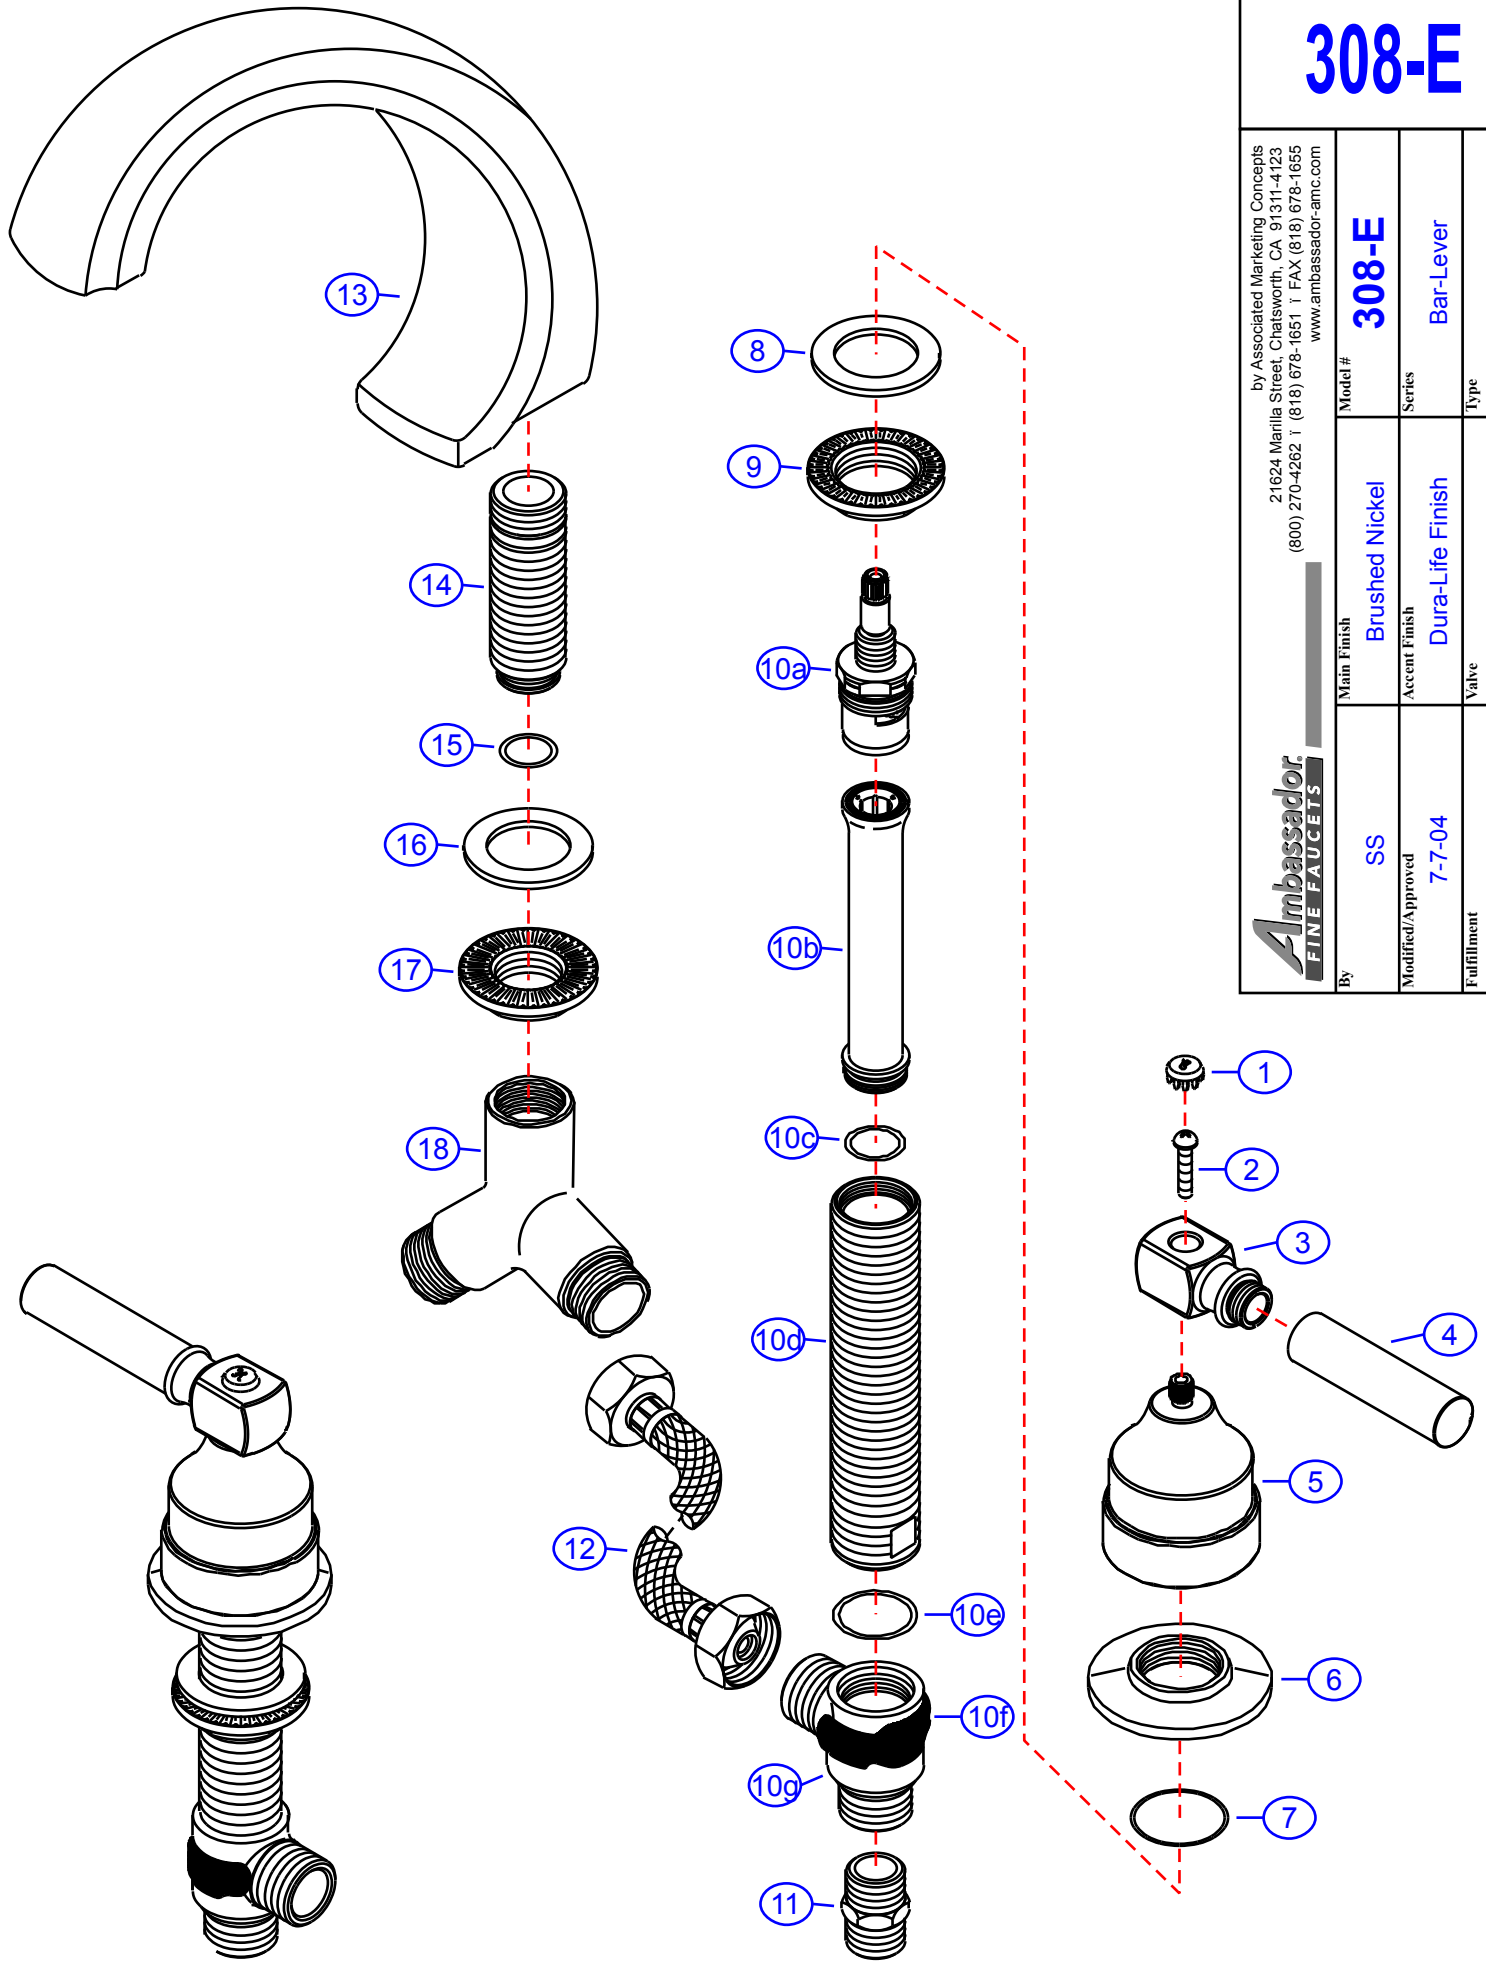

308-E

by Associated Marketing Concepts
 21624 Manilla Street, Chatsworth, CA 91311-4123
 (800) 270-4262 | (818) 678-1651 | FAX (818) 678-1655
 www.ambassador-amc.com

By	SS	Main Finish	Brushed Nickel	Model #	308-E
Modified/Approved	7-7-04	Accent Finish	Dura-Life Finish	Series	Bar-Lever
Fulfillment	FR2B2007NY	Valve	Ceramic Disk	Type	Roman/Whirlpool Tub

308-E

Bar-Lever Roman/Whirlpool Tub- CD/NY

#	Description	Quantity	Part #	Finish
1	Cap "H"	1	E-206041HNP	Brushed Nickel
	Cap "C"	1	E-206041CNP	Brushed Nickel
2	Handle Screw	2	E-075070	Metal
3	Handle Head	2	E-077061YP	Dura-Life Finish
4	Handle Tip	2	E-138005YP	Dura-Life Finish
5	Canopy	2	E-078055NP	Brushed Nickel
6	Escutcheon	2	E-204016YP	Dura-Life Finish
7	O-Ring	2	E-048054	Rubber
8	Rubber Washer	2	E-010022	Rubber
9	Lock Nut	2	E-054026	Brass
10	Valve Body (Assembled) Hot	1	EA-550112H	Brass
	Valve Body (Assembled) Cold	1	EA-550112C	Brass
10a	Cartridge (Hot)	1	E-507055	Ceramic Disc
	Cartridge (Cold)	1	E-507056	Ceramic Disc
10b	Sleeve	2	E-035105*	Brass
10c	O-Ring	2	E-004074*	Rubber
10d	Body	2	E-014137*	Brass
10e	O-Ring	2	E-004081*	Rubber
10f	Clip (Red)	1	E-012024H*	Plastic
	Clip (Blue)	1	E-012024C*	Plastic
10g	Valve Bottom	2	E-055088*	Brass
11	Reducer	2	E-035002	Brass
12	Hose	2	E-105011	Hose
13	Spout	1	E-100039NP	Brushed Nickel
14	Spout Shaft	1	E-014006	Brass
15	O-Ring	1	E-004010N	Rubber
16	Rubber Washer	1	E-010023	Rubber
17	Lock Nut	1	E-054027	Brass
18	"Y" Connector	1	E-015007	Brass