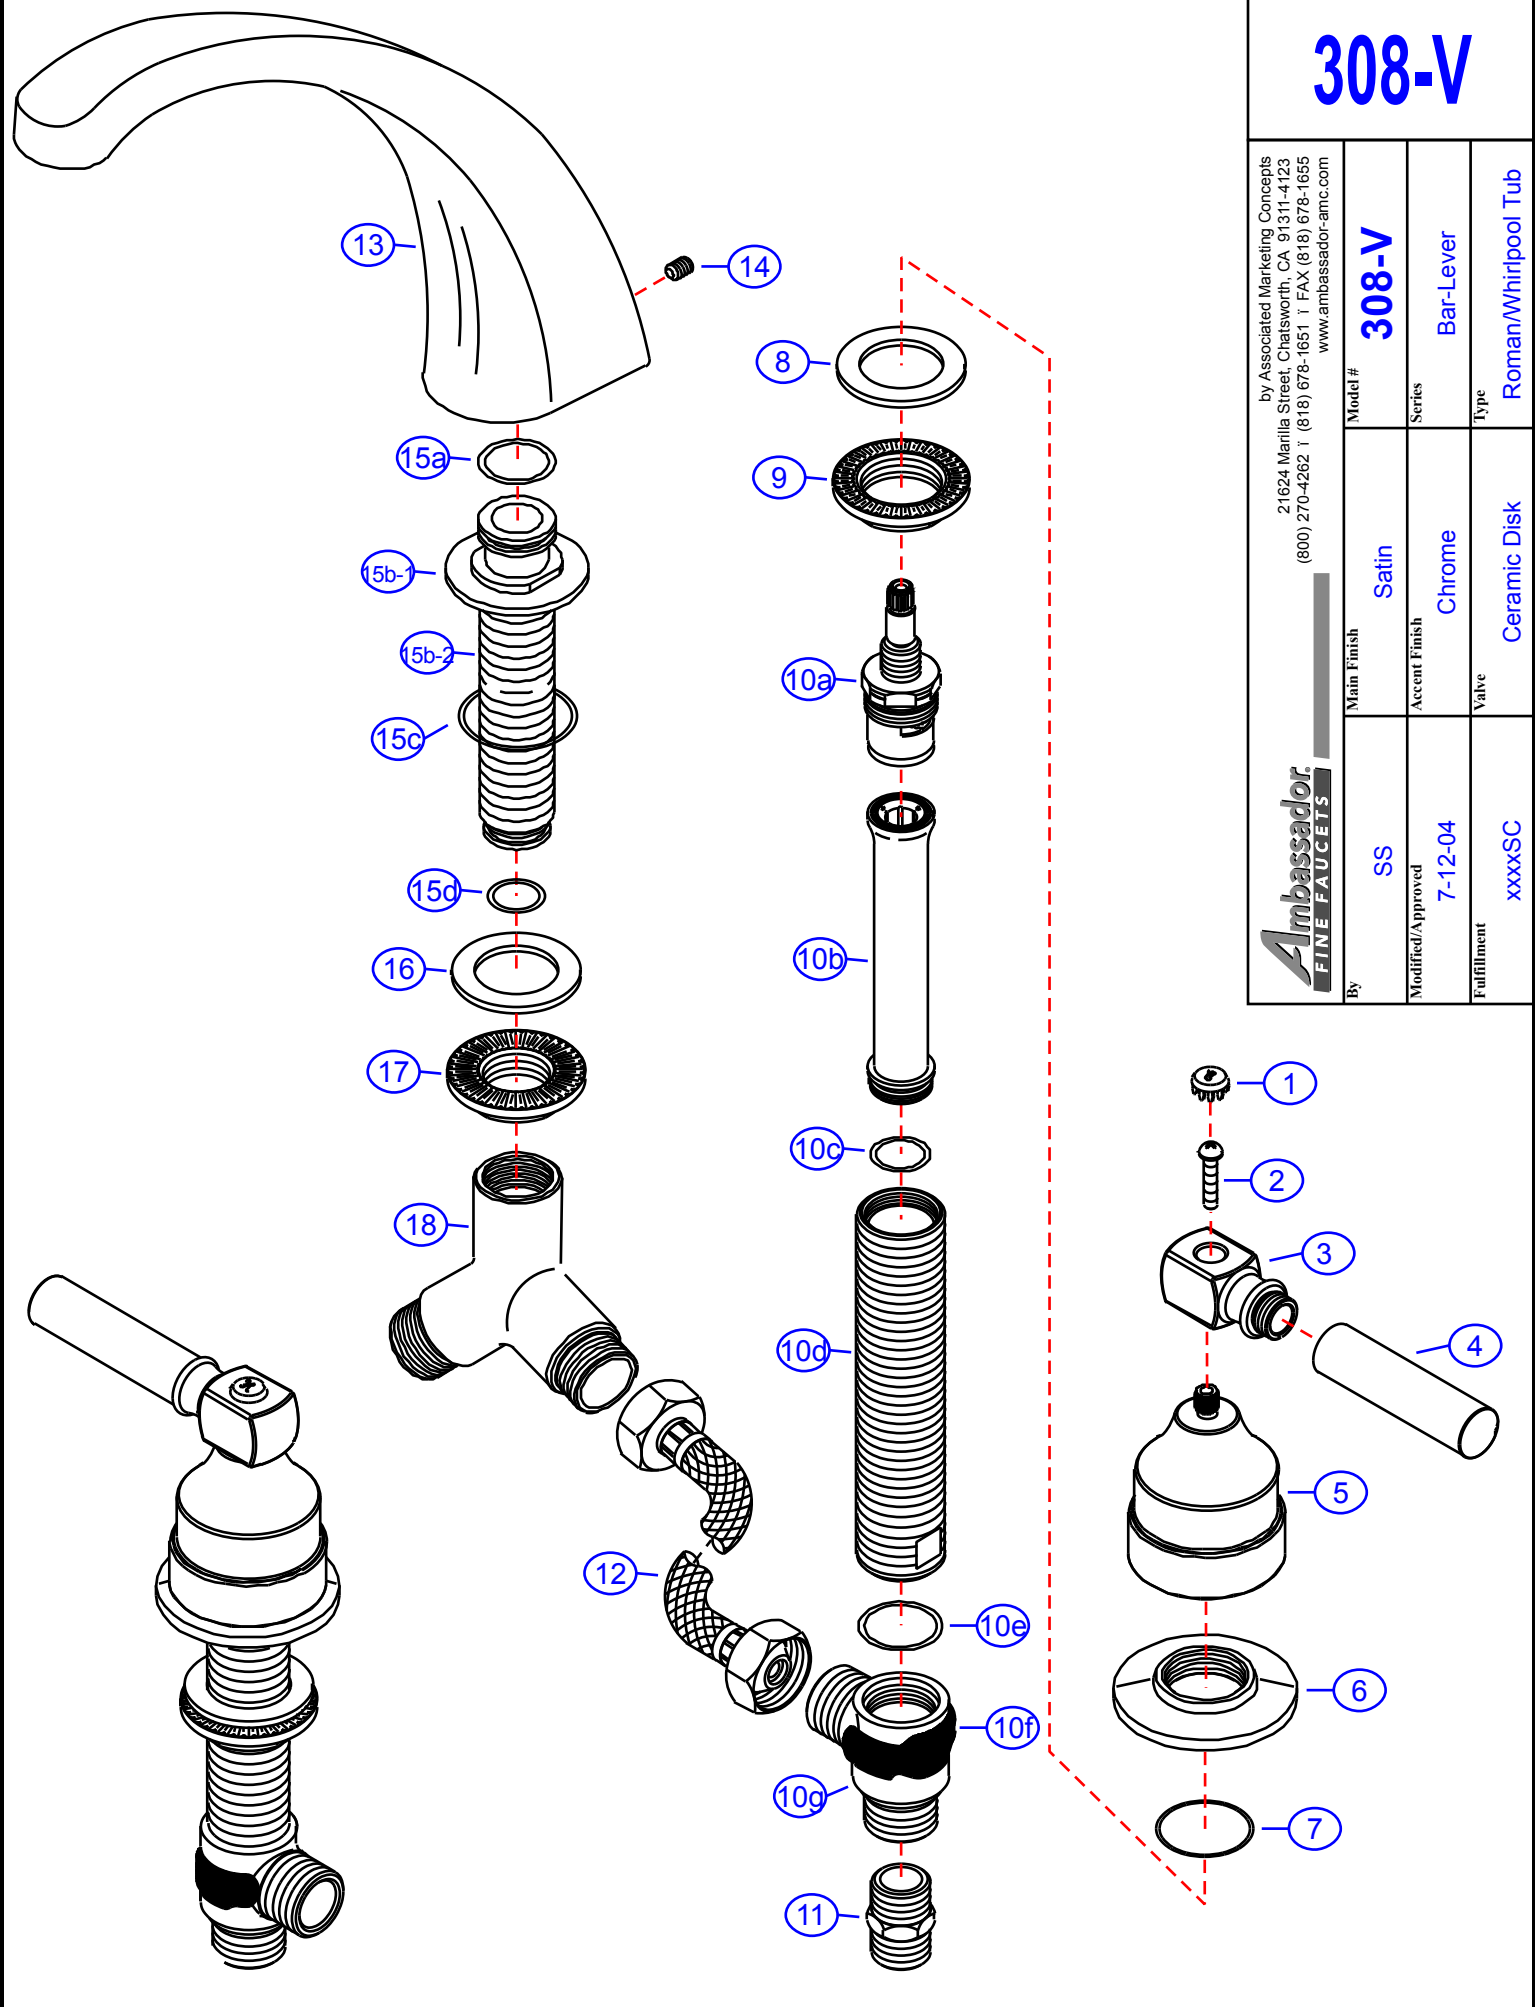

308-V

by Associated Marketing Concepts
 21624 Manilla Street, Chatsworth, CA 91311-4123
 (800) 270-4262 | (818) 678-1651 | FAX (818) 678-1655
 www.ambassador-amc.com

By	SS	Main Finish	Satin	Model #	308-V
Modified/Approved	7-12-04	Accent Finish	Chrome	Series	Bar-Lever
Fulfillment	xxxxSC	Valve	Ceramic Disk	Type	Roman/Whirlpool Tub

308-V

Bar-Lever Roman/Whirlpool Tub- CD/SC

#	Description	Quantity	Part #	Finish
1	Cap "H"	1	E-206041HST	Satin
	Cap "C"	1	E-206041CST	Satin
2	Handle Screw	2	E-075070	Metal
3	Handle Head	2	E-077061CP	Chrome
4	Handle Tip	2	E-138005CP	Chrome
5	Canopy	2	E-078055ST	Satin
6	Escutcheon	2	E-204016CP	Chrome
7	O-Ring	2	E-048054	Rubber
8	Rubber Washer	2	E-010022	Rubber
9	Lock Nut	2	E-054026	Brass
10	Valve Body (Assembled) Hot	1	EA-550112H	Brass
	Valve Body (Assembled) Cold	1	EA-550112C	Brass
10a	Cartridge (Hot)	1	E-507055	Ceramic Disc
	Cartridge (Cold)	1	E-507056	Ceramic Disc
10b	Sleeve	2	E-035105*	Brass
10c	O-Ring	2	E-004074*	Rubber
10d	Body	2	E-014137*	Brass
10e	O-Ring	2	E-004081*	Rubber
10f	Clip (Red)	1	E-012024H*	Plastic
	Clip (Blue)	1	E-012024C*	Plastic
10g	Valve Bottom	2	E-055088*	Brass
11	Reducer	2	E-035002	Brass
12	Hose	2	E-105011	Hose
13	Spout	1	E-132029ST	Satin
14	Set Screw	1	E-065027	Metal
15	Spout Shaft (Assembled)	1	G-X1112	Brass
15a	O-Ring	1	E-063031	Rubber
15b	Spout Shaft Base (Assembled)	1	EA-014068*	Brass
15b-1	Base	1	E-070002*	Brass
15b-2	Shaft	1	E-014067*	Brass
15c	O-Ring	1	E-004057	Rubber
15d	O-Ring	1	E-004010N	Rubber
16	Rubber Washer	1	E-010023	Rubber
17	Lock Nut	1	E-054027	Brass
18	"Y" Connector	1	E-015007	Brass