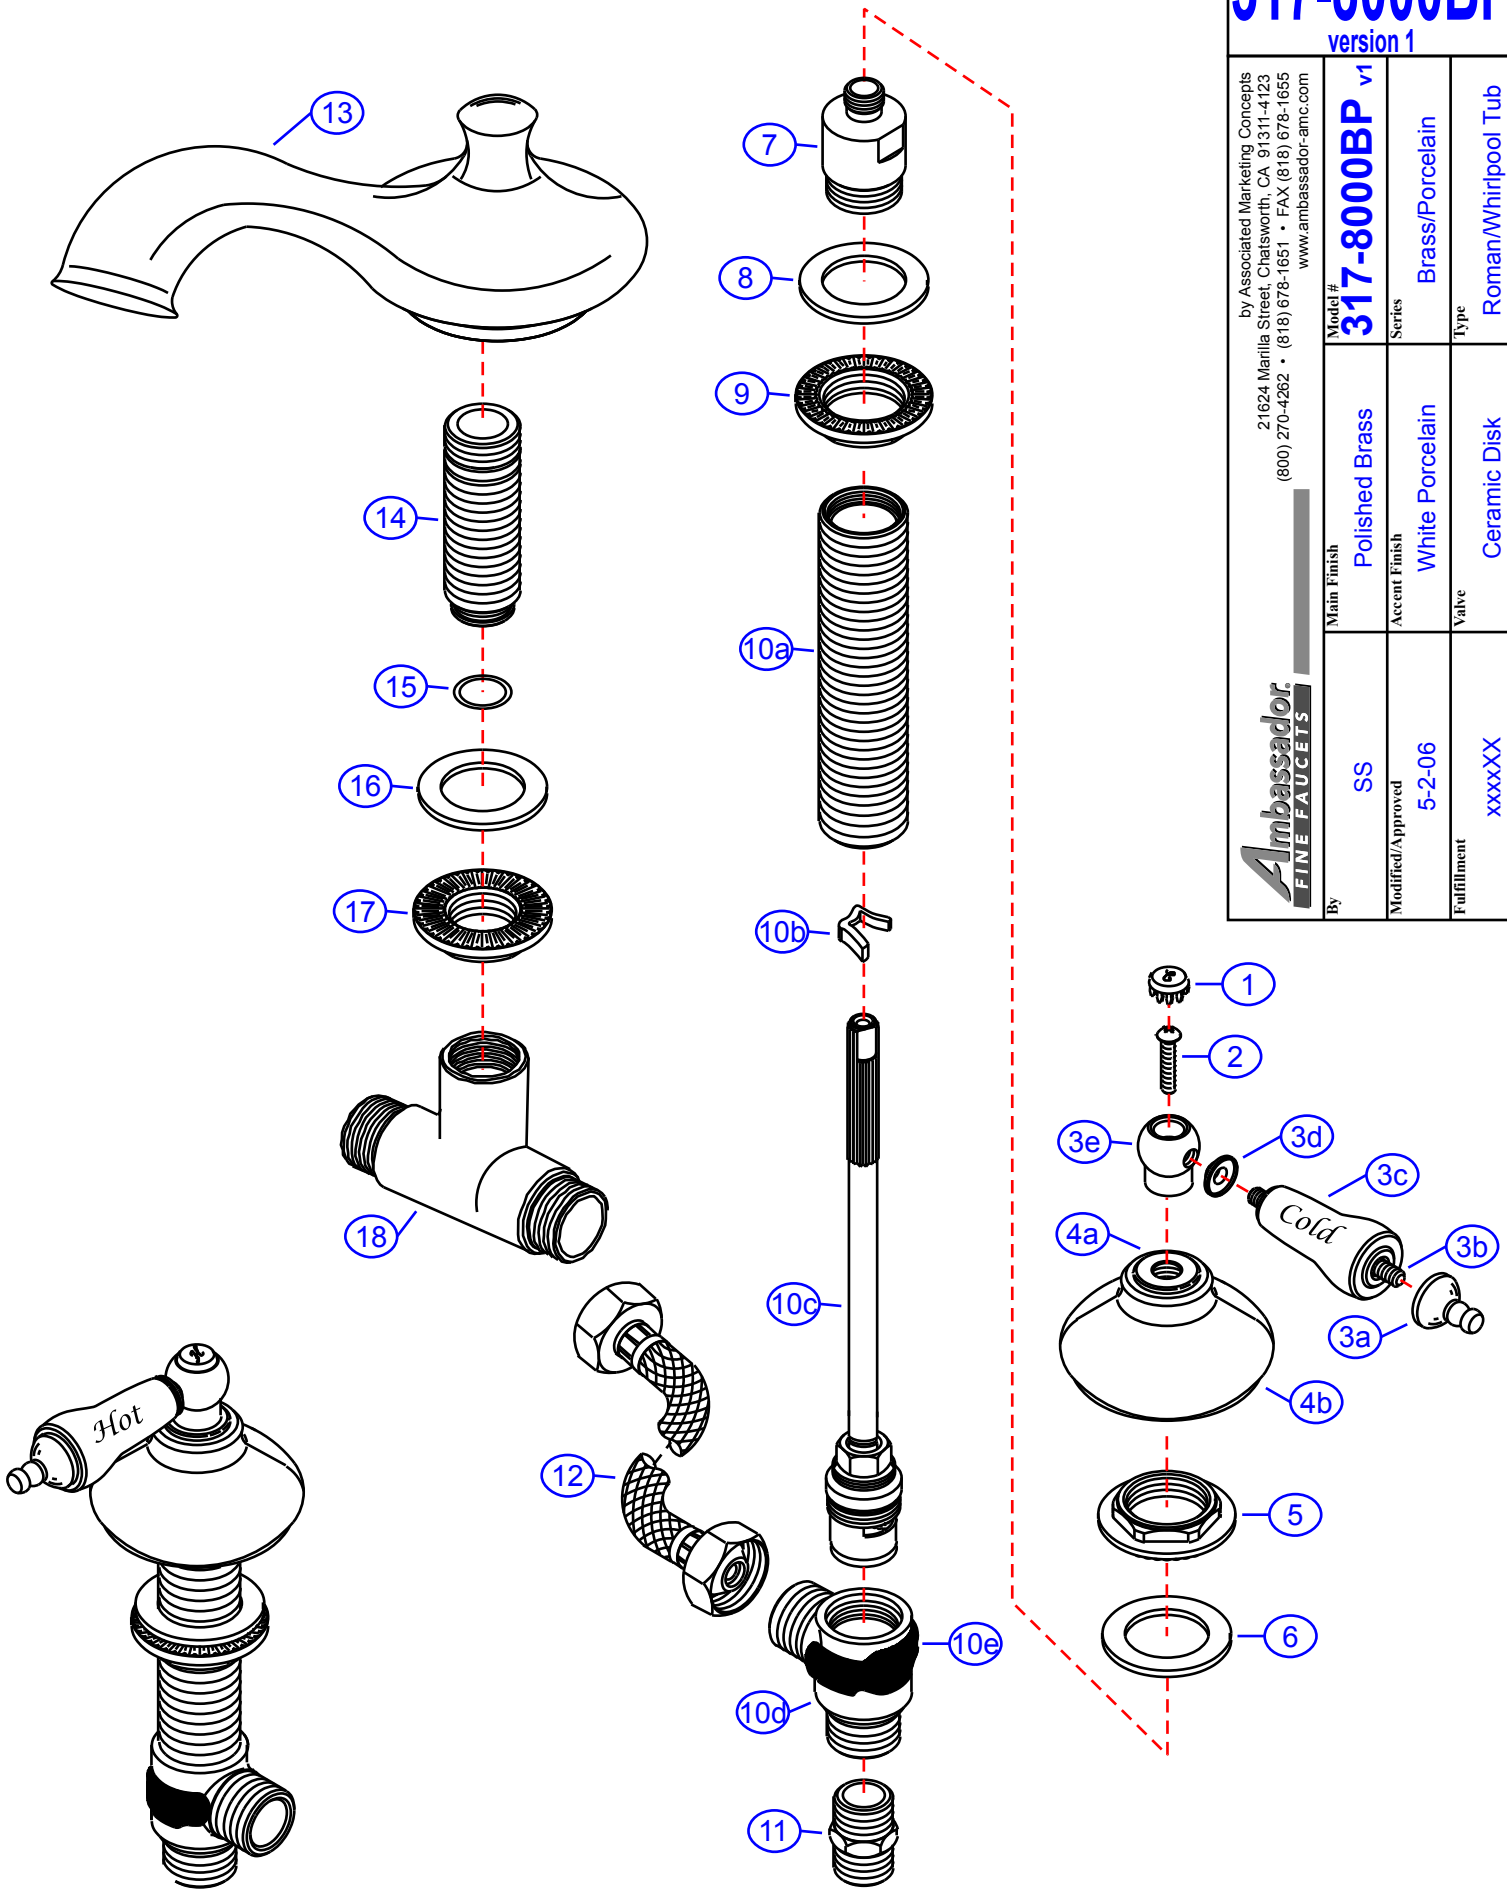

317-8000BP

version 1

by Associated Marketing Concepts
 21624 Manila Street, Chatsworth, CA 91311-4123
 (800) 270-4262 • (818) 678-1651 • FAX (818) 678-1655
 www.ambassador-finefaucets.com

By	SS	Polished Brass	Model #	317-8000BP	v1
Modified/Approved	5-2-06	White Porcelain	Series	Brass/Porcelain	
Fulfillment	xxxxXX	Ceramic Disk	Valve	Roman/Whirlpool Tub	

317-8000BP v1

Brass/Porcelain Roman/Whirlpool Tub- CD/PW

#	Description	Quantity	Part #	Finish
1	Cap "H"	1	E-206041HPB	Polished Brass
	Cap "C"	1	E-206041CPB	Polished Brass
2	Handle Screw	2	E-008038CP	Chrome
3	Brass/Porc. Wide. Handle (Hot)	1	G-xxxxH	Brass/Porcelain
	Brass/Porc. Wide. Handle (Cold)	1	G-xxxxC	Brass/Porcelain
3a	Handle Tip	2	E-109003PB	Polished Brass
3b	Handle Rod	2	E-017045	Metal
3c	Handle (Brass/Porcelain) (Hot)	1	G-xxxxH	Porcelain
	Handle (Brass/Porcelain) (Cold)	1	G-xxxxC	Porcelain
3d	Handle Spacer	2	G-xxxx	Polished Brass
3e	Handle Head	2	E-226002PB	Polished Brass
4	Canopy (Assembled)	2	G-xxxx	Brass/Porcelain
4a	Canopy Threads	2	E-205007PB*	Polished Brass
4b	Canopy	2	G-xxxx	Porcelain
5	Lock Nut	2	G-xxxx	Brass
6	Rubber Washer	2	E-010022	Rubber
7	Adapter	2	E-016018	Brass
8	Rubber Washer	2	E-010022	Rubber
9	Lock Nut	2	G-xxxx	Brass
10	Valve Body (Assembled) Hot	1	G-Axxxx	Brass
	Valve Body (Assembled) Cold	1	G-Axxxx	Brass
10a	Body	2	E-014040*	Brass
10b	"C" Clip	2	E-012019*	Metal
10c	Cartridge (Hot)	1	E-507060H*	Ceramic Disc
	Cartridge (Cold)	1	E-507060C*	Ceramic Disc
10d	Valve Bottom	2	E-061003*	Brass
10e	Clip (Red)	1	E-012024H*	Plastic
	Clip (Blue)	1	E-012024C*	Plastic
11	Reducer	2	E-035002	Brass
12	Hose	2	E-105011	Hose
13	Spout	1	E-100041PB	Polished Brass
14	Spout Shaft	1	E-014006	Brass
15	O-Ring	1	E-004010N	Rubber
16	Rubber Washer	1	E-010023	Rubber
17	Lock Nut	1	E-054027	Brass
18	"T" Connector	1	E-015007	Brass