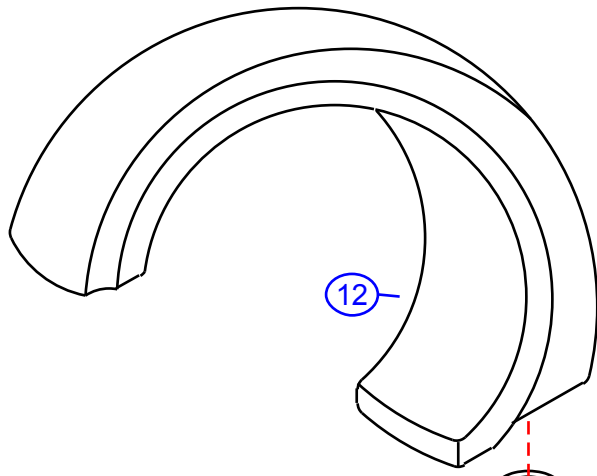

317-8000H

by Associated Marketing Concepts
 21624 Manilla Street, Chatsworth, CA 91311-4123
 (800) 270-4262 • (818) 678-1651 • FAX (818) 678-1655
 www.ambassador-amc.com

By	SS	Main Finish	Chrome	Model #	317-8000H
Modified/Approved	5-2-06	Accent Finish	18k Gold	Series	Hex Ring
Fulfillment	xxxxCG	Valve	Ceramic Disk	Type	Roman/Whirlpool Tub

2

3

4

5

6

317-8000H

Hex Ring Roman/Whirlpool Tub- CD/CG

#	Description	Quantity	Part #	Finish
1	Cap	2	E-206075CP	Chrome
2	Trim Ring	2	E-218027GP	Gold
3	Canopy	2	G-xxxxCP	Chrome
4	Set Screw	2	G-xxxx	Metal
5	Escutcheon	2	G-xxxxGP	Gold
6	Rubber Washer	2	G-xxxx	Rubber
7	Rubber Washer	2	G-xxxx	Rubber
8	Lock Nut	2	G-xxxx	Brass
9	Valve Body (Assembled) Hot	2	G-Axxxx	Brass
9a	Body	2	E-014040*	Brass
9b	"C" Clip	2	E-012019*	Metal
9c	Cartridge (Hot)	2	E-507060H*	Ceramic Disc
9d	Valve Bottom	2	E-061003*	Brass
9e	Clip (Red)	2	E-012024H*	Plastic
10	Reducer	2	E-035002	Brass
11	Hose	2	E-105011	Hose
12	Spout	1	E-100039CP	Chrome
13	Spout Shaft	1	E-014006	Brass
14	O-Ring	1	E-004010N	Rubber
15	Rubber Washer	1	E-010023	Rubber
16	Lock Nut	1	E-054027	Brass
17	"T" Connector	1	E-015007	Brass