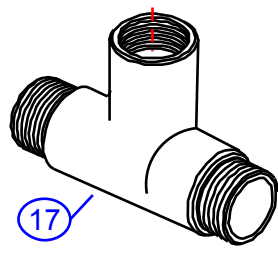

12

13

14

15

16

17

11

7

2

3

4

5

6

317-8000H

Hex Ring Roman/Whirlpool Tub- CD/CG

#	Description	Quantity	Part #	Finish
1	Cap	2	E-206075CP	Chrome
2	Trim Ring	2	E-218027GP	Gold
3	Canopy	2	G-xxxxCP	Chrome
4	Set Screw	2	G-xxxx	Metal
5	Escutcheon	2	G-xxxxGP	Gold
6	Rubber Washer	2	G-xxxx	Rubber
7	Rubber Washer	2	G-xxxx	Rubber
8	Lock Nut	2	G-xxxx	Brass
9	Valve Body (Assembled) Hot	2	G-Axxxx	Brass
9a	Body	2	E-014040*	Brass
9b	"C" Clip	2	E-012019*	Metal
9c	Cartridge (Hot)	2	E-507060H*	Ceramic Disc
9d	Valve Bottom	2	E-061003*	Brass
9e	Clip (Red)	2	E-012024H*	Plastic
10	Reducer	2	E-035002	Brass
11	Hose	2	E-105011	Hose
12	Spout	1	E-100039CP	Chrome
13	Spout Shaft	1	E-014006	Brass
14	O-Ring	1	E-004010N	Rubber
15	Rubber Washer	1	E-010023	Rubber
16	Lock Nut	1	E-054027	Brass
17	"T" Connector	1	E-015007	Brass