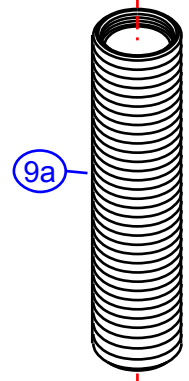

317-8000H

by Associated Marketing Concepts
21624 Manilla Street, Chatsworth, CA 91311-4123
(800) 270-4262 • (818) 678-1651 • FAX (818) 678-1655
www.ambassador-amc.com

By	SS	Main Finish	Chrome	Model #	317-8000H
Modified/Approved	5-2-06	Accent Finish	18k Gold	Series	Hex Ring
Fulfillment	xxxxCG	Valve	Ceramic Disk	Type	Roman/Whirlpool Tub

12

13

14

15

16

17

11

7

8

9a

9b

9c

9e

9d

10

1

2

3

4

5

6