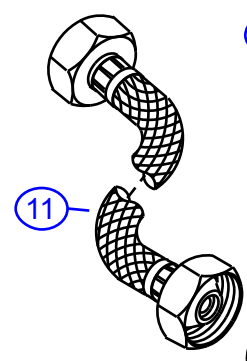

12

13

14

15

16

17

11

7

2

3

4

5

6

317-8000H

Hex Ring Roman/Whirlpool Tub- CD/CG

#	Description	Quantity	Part #	Finish
1	Cap	2	E-206075CP	Chrome
2	Trim Ring	2	E-218027GP	Gold
3	Canopy	2	G-xxxxCP	Chrome
4	Set Screw	2	G-xxxx	Metal
5	Escutcheon	2	G-xxxxGP	Gold
6	Rubber Washer	2	G-xxxx	Rubber
7	Rubber Washer	2	G-xxxx	Rubber
8	Lock Nut	2	G-xxxx	Brass
9	Valve Body (Assembled) Hot	2	G-Axxxx	Brass
9a	Body	2	E-014040*	Brass
9b	"C" Clip	2	E-012019*	Metal
9c	Cartridge (Hot)	2	E-507060H*	Ceramic Disc
9d	Valve Bottom	2	E-061003*	Brass
9e	Clip (Red)	2	E-012024H*	Plastic
10	Reducer	2	E-035002	Brass
11	Hose	2	E-105011	Hose
12	Spout	1	E-100039CP	Chrome
13	Spout Shaft	1	E-014006	Brass
14	O-Ring	1	E-004010N	Rubber
15	Rubber Washer	1	E-010023	Rubber
16	Lock Nut	1	E-054027	Brass
17	"T" Connector	1	E-015007	Brass