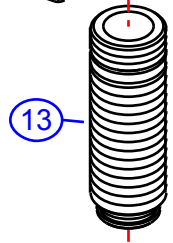

317-8000H

by Associated Marketing Concepts
21624 Manilla Street, Chatsworth, CA 91311-4123
(800) 270-4262 • (818) 678-1651 • FAX (818) 678-1655
www.ambassador-amc.com

By	SS	Main Finish	Chrome	Model #	317-8000H
Modified/Approved	5-2-06	Accent Finish	18k Gold	Series	Hex Ring
Fulfillment	xxxxCG	Valve	Ceramic Disk	Type	Roman/Whirlpool Tub

12

13

14

15

16

17

11

7

8

9a

9b

9c

9e

9d

10

1

2

3

4

5

6