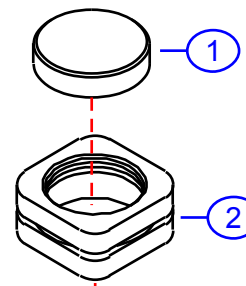

8

9a

9b

9c

9e

9d

10

1

2

3

4

5

6

317-8000H

Hex Ring Roman/Whirlpool Tub- CD/CG

#	Description	Quantity	Part #	Finish
1	Cap	2	E-206075CP	Chrome
2	Trim Ring	2	E-218027GP	Gold
3	Canopy	2	G-xxxxCP	Chrome
4	Set Screw	2	G-xxxx	Metal
5	Escutcheon	2	G-xxxxGP	Gold
6	Rubber Washer	2	G-xxxx	Rubber
7	Rubber Washer	2	G-xxxx	Rubber
8	Lock Nut	2	G-xxxx	Brass
9	Valve Body (Assembled) Hot	2	G-Axxxx	Brass
9a	Body	2	E-014040*	Brass
9b	"C" Clip	2	E-012019*	Metal
9c	Cartridge (Hot)	2	E-507060H*	Ceramic Disc
9d	Valve Bottom	2	E-061003*	Brass
9e	Clip (Red)	2	E-012024H*	Plastic
10	Reducer	2	E-035002	Brass
11	Hose	2	E-105011	Hose
12	Spout	1	E-100039CP	Chrome
13	Spout Shaft	1	E-014006	Brass
14	O-Ring	1	E-004010N	Rubber
15	Rubber Washer	1	E-010023	Rubber
16	Lock Nut	1	E-054027	Brass
17	"T" Connector	1	E-015007	Brass